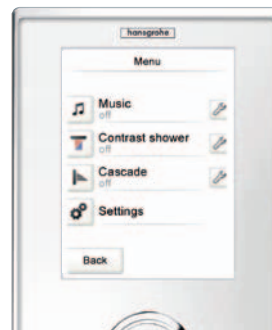

Sub-menus

List of options

- Easily select additional functions
- Conveniently pre-select settings
- Adjust to your personal preferences

Music

- Access to archived music
- Can be used in combination with a Bluetooth-enabled MP3 player