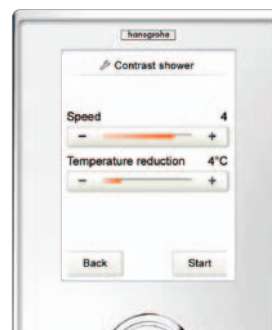

Interval function

- Invigorating alternation between hot and cold shower
- 5 different speed settings
- Adjustable temperature difference (current temperature minus the selected value)

Music selection

- Selection of individual songs