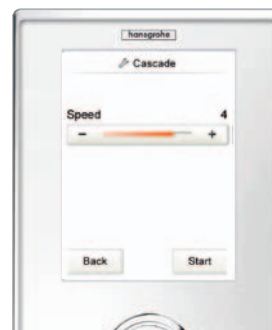

Interval function

- Invigorating alternation between hot and cold shower
- 5 different speed settings
- Adjustable temperature difference (current temperature minus the selected value)

Music selection

- Selection of individual songs