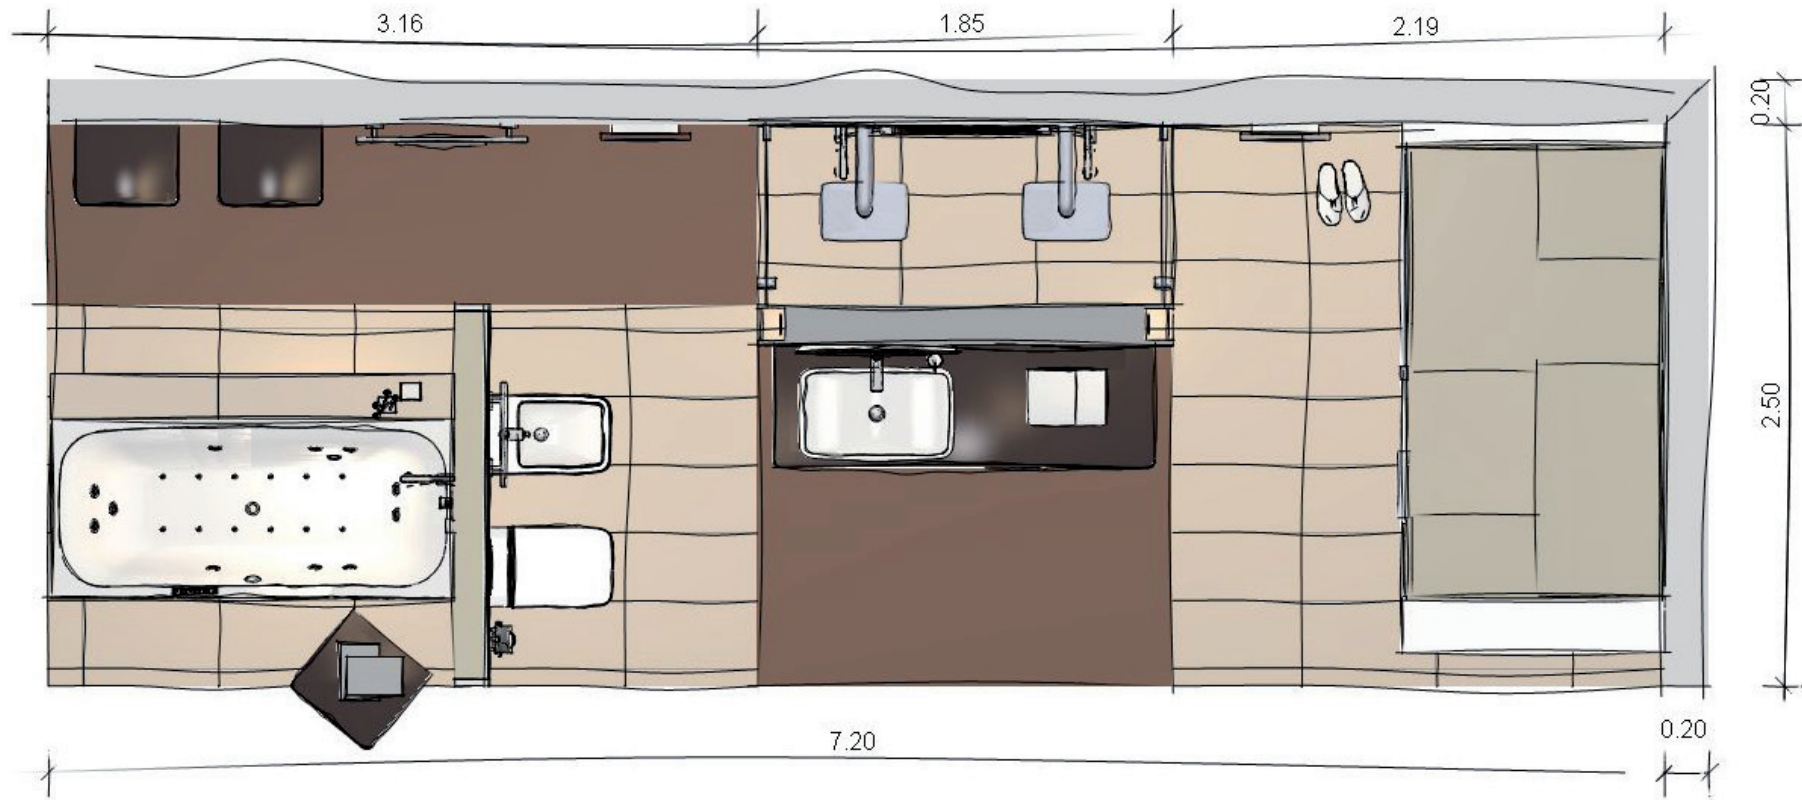

### General:

Wall Smoothed wall surface / off-white  
 Floor Hardwood floor with dark glaze  
 Tiles / Porcelaingres / Pietra di Brera 60x30 cm /  
 N ED 5035, shower tiled flush with the floor

Wall Tiles / manufactured by Porcelaingres  
 Quadrotta sfalsata N EM1312  
 Shower wall Kermi Toca