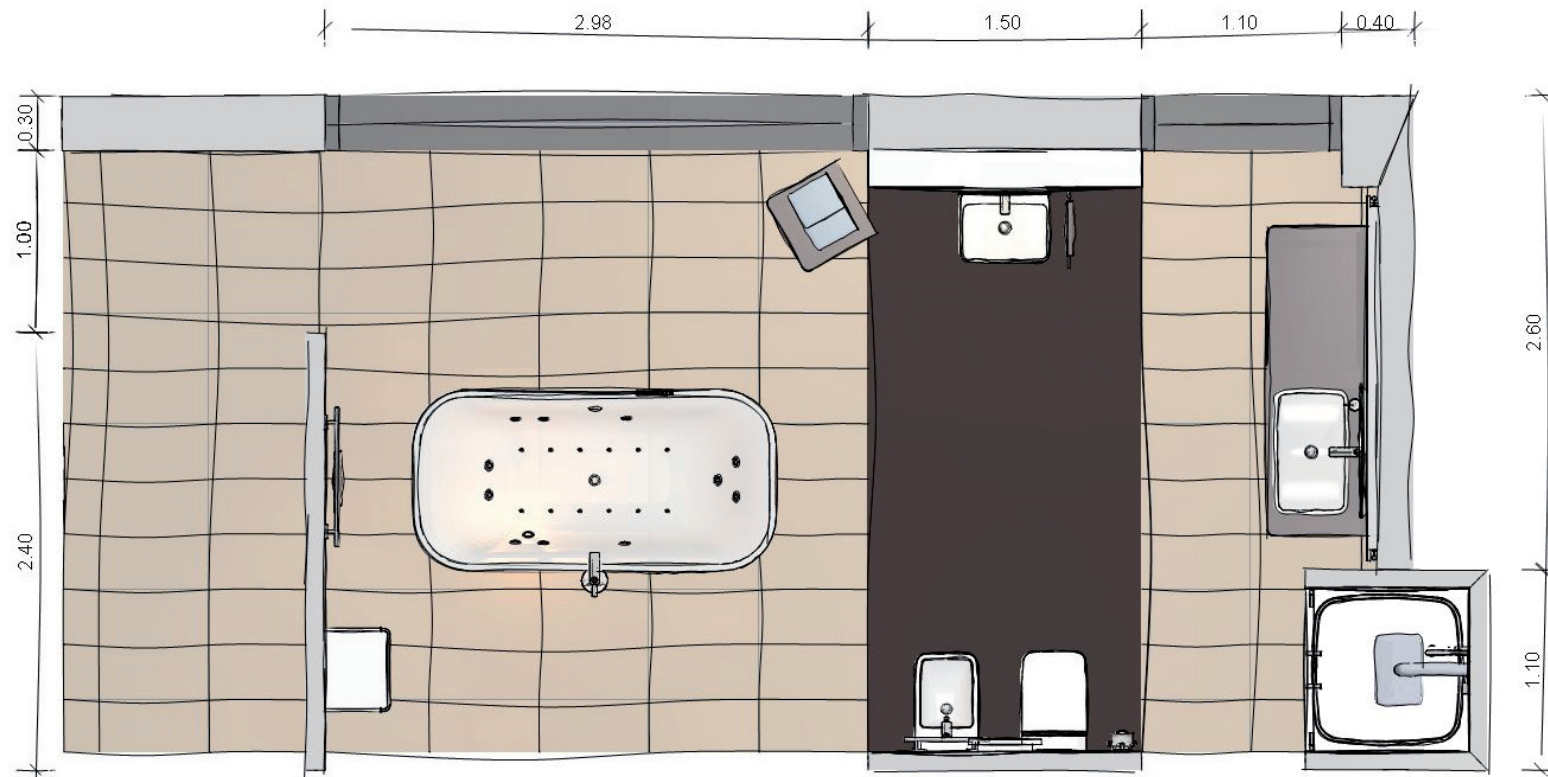

PuraVida® Bathroom planning Suggestion F

General:

Ceramic PuraVida / Duravit / White / Alpin
Furniture PuraVida / Duravit / High-gloss White / Aluminium
Acrylic PuraVida / Duravit / White
Accessories PuraVida / Hansgrohe / Chrome

Mixer PuraVida / Hansgrohe / Chrome
Wall Smoothed wall surface / off-white
Floor Tiles / Eiffelgres / Pietra di Brera
60x30 cm / N ED 5035

Wall Tiles / manufactured by Eiffelgres
Quadrotta sfalsata N EM1312
Shower wall Kermi Gia