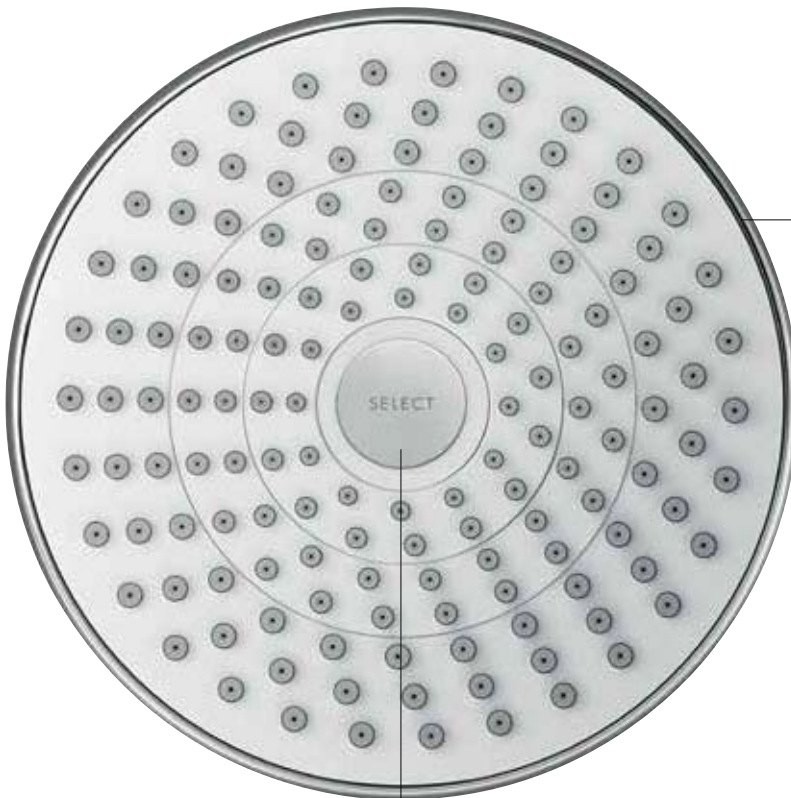

DESIGNED TO PLEASE FROM HEAD TO TOE.

The new Croma® Select overhead showers.

We have also introduced the new Select technology to the Croma Select overhead shower. You now only need to touch the Select button integrated into the centre of the spray face with one finger to easily switch between the different spray types. The new Croma overhead shower is pleasingly simple to use in

other respects as well. Thanks to the QuickClean silicone jets, you only have to wipe over the surface of the spray face to clean it. Best of all, it doesn't matter whether you opt for the classic round design or for the new shape with rounded corners, a wonderful showering experience is yours to enjoy.

Croma® Select S 180 2jet overhead shower

The classic round shape with a white spray face.

Convenient spray changes at the touch of a button.

Balanced spray for the daily shower and for rinsing hair.

An intense water jet that energises and wakes you up.