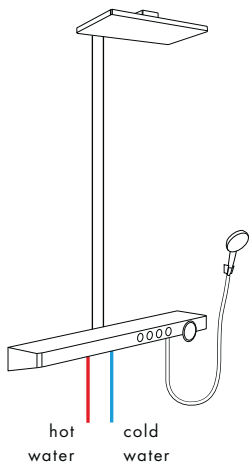

RAINMAKER® SELECT SHOWERPIPE – THE PERFECT EXPOSED SOLUTION.

Exposed installation.

Overhead shower with 3 spray types

Choose your spray type with ease.

Select the desired temperature.

Switch the spray types of the overhead shower on and off at the touch of a button.

A white-backed glass ledge with a chrome plated metal frame around it.

Switch the hand shower on and off.