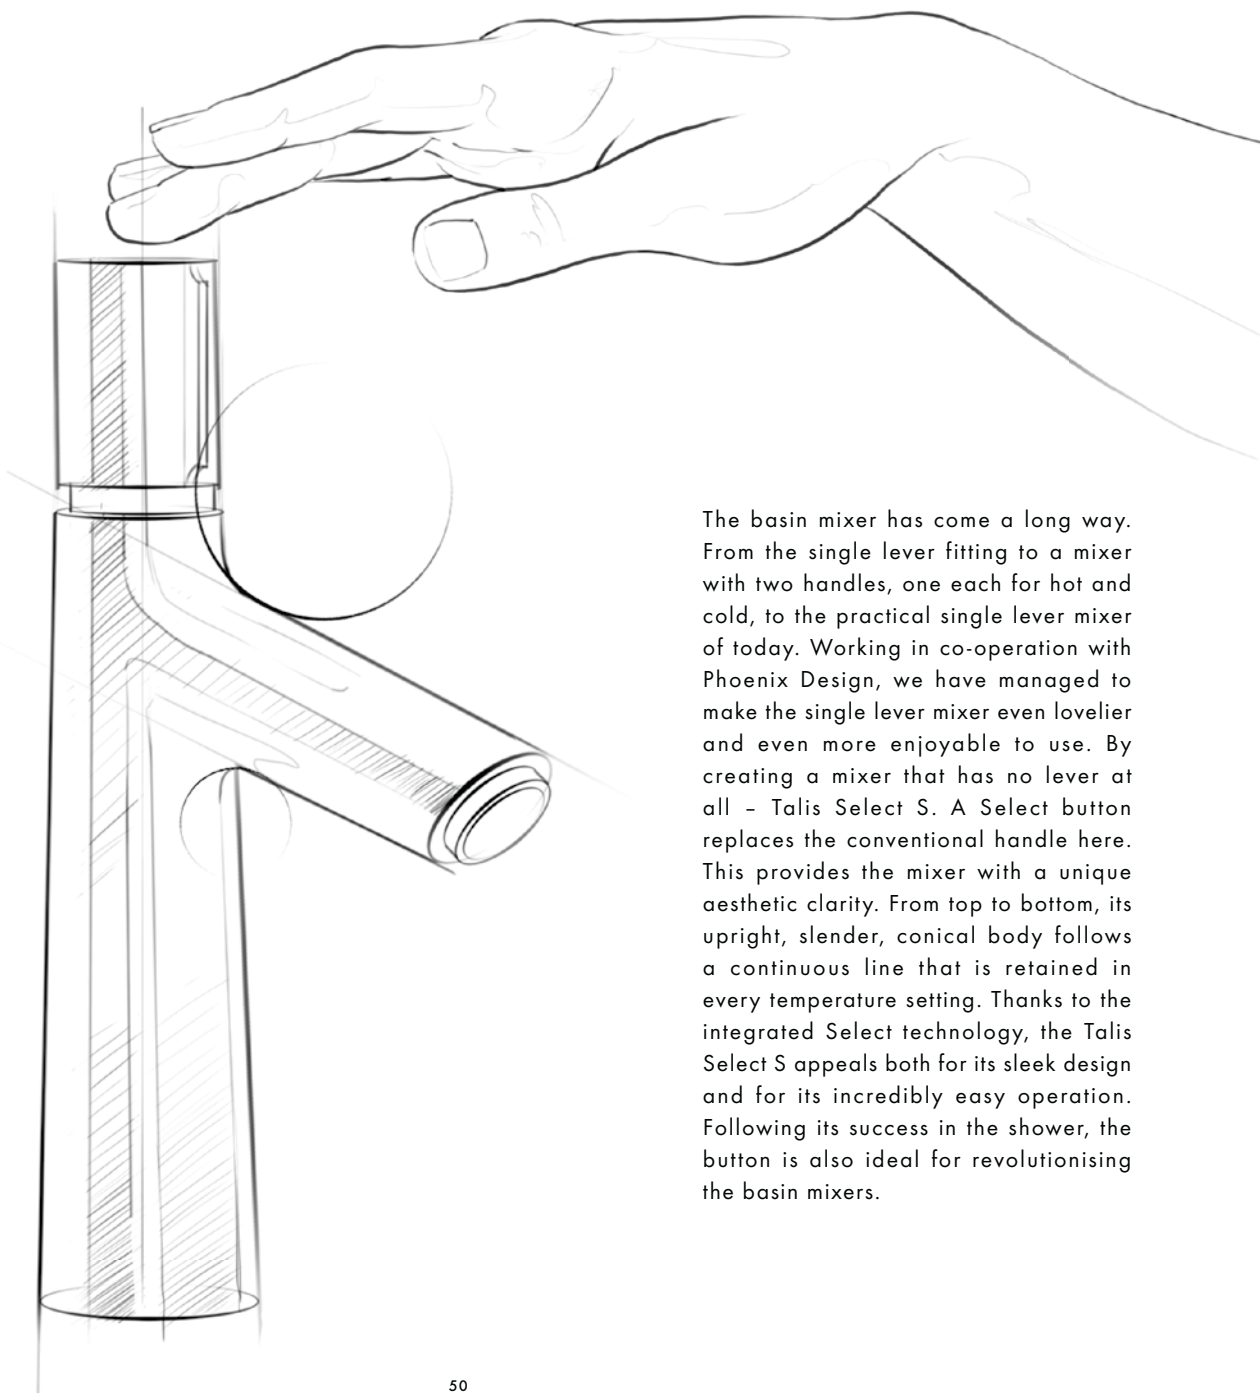

A BUTTON THAT ANSWERS EVERY QUESTION.

Design and functional clarity go hand in hand with the Talis® Select S.

The basin mixer has come a long way. From the single lever fitting to a mixer with two handles, one each for hot and cold, to the practical single lever mixer of today. Working in co-operation with Phoenix Design, we have managed to make the single lever mixer even lovelier and even more enjoyable to use. By creating a mixer that has no lever at all - Talis Select S. A Select button replaces the conventional handle here. This provides the mixer with a unique aesthetic clarity. From top to bottom, its upright, slender, conical body follows a continuous line that is retained in every temperature setting. Thanks to the integrated Select technology, the Talis Select S appeals both for its sleek design and for its incredibly easy operation. Following its success in the shower, the button is also ideal for revolutionising the basin mixers.