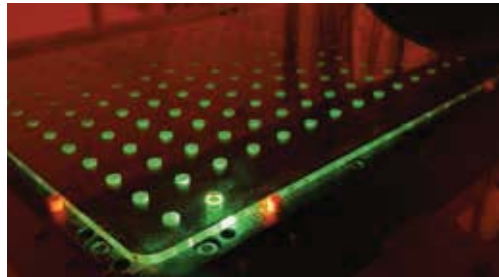

The design.

The innovative room and product concept was created in collaboration with Phoenix Design.