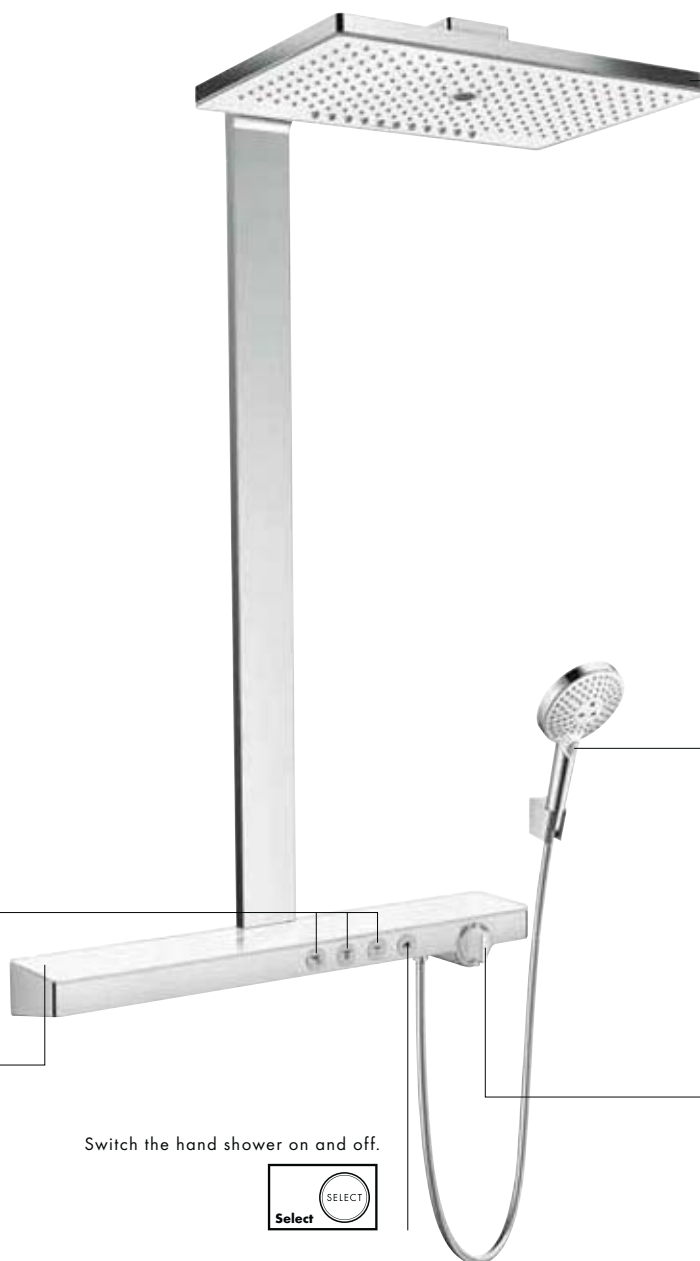

RAINMAKER® SELECT SHOWERPIPE – THE PERFECT EXPOSED SOLUTION.

Exposed installation.

Overhead shower with 3 spray types

Choose your spray type with ease.

Select the desired temperature.

Switch the spray types of the overhead shower on and off at the touch of a button.

A white-backed glass ledge with a chrome plated metal frame around it.

Switch the hand shower on and off.