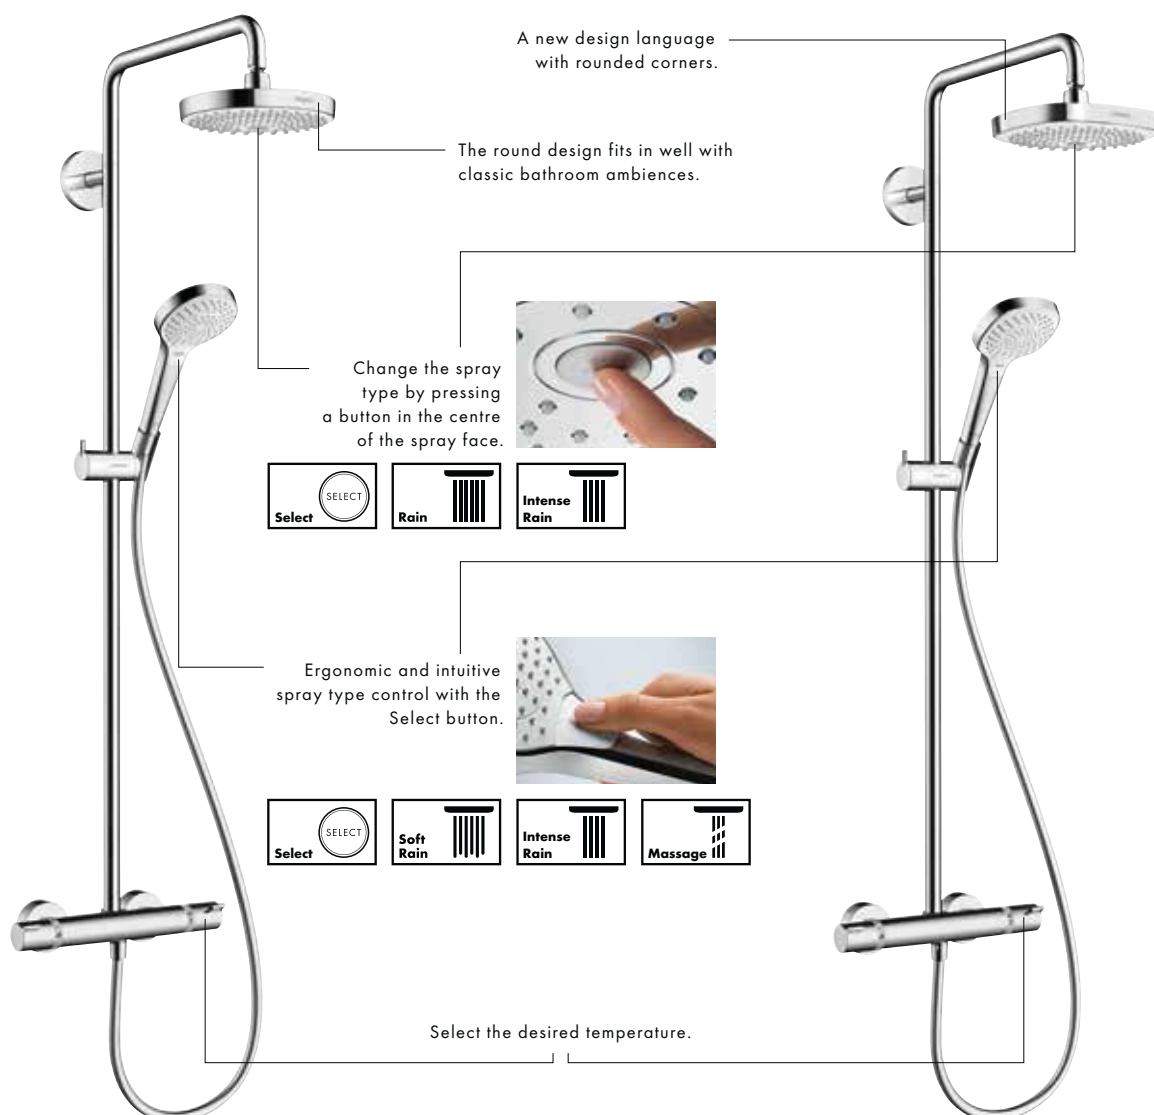

AN ATTRACTIVE SHOWERING EXPERIENCE AT THE TOUCH OF A BUTTON.

The new Croma® Select Showerpipes.

The new Croma Select Showerpipes are a perfectly coordinated, unified whole. Starting with convenient control, thanks to integrated Select technology. So all you need to do to change the spray type of the hand and overhead showers is to gently press a button. The simple elegance of the chrome and white

colour scheme and the new design language with rounded edges also add to the attraction of the Croma Select Showerpipe showering experience. It is also the perfect solution for refurbishment because it is easily fitted to the water connections in the wall.

Croma® Select S 180 2jet Showerpipe

Croma® Select E 180 2jet Showerpipe