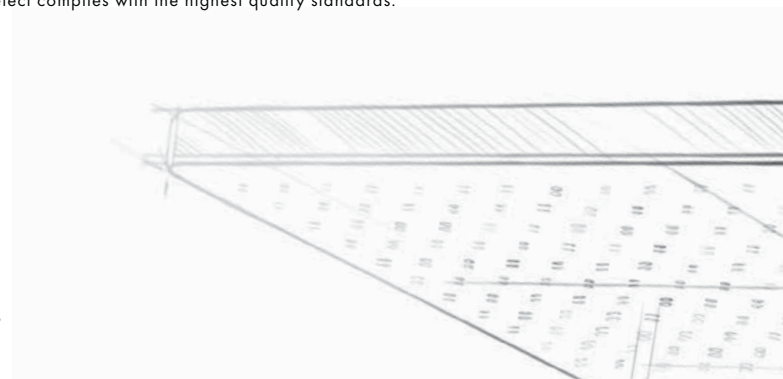

The product.

Carefully tested and assembled by hand, Rainmaker Select complies with the highest quality standards.