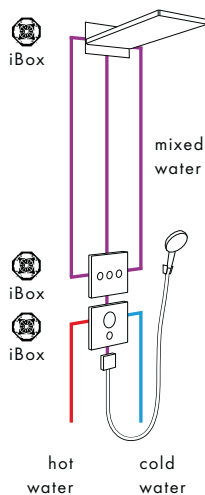

Overhead shower with 3 spray types.

Switch the spray types of the overhead shower on and off at the touch of a button.

Choose your spray type with ease.

Select the desired temperature.

Switch the hand shower on and off.