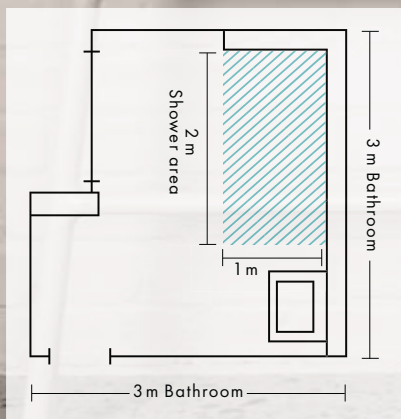

The fusion of shower and interior space plays a crucial role in modern bathroom design. Whether through the fluent transition from dry zone to wet zone provided by a floor-level shower, the removal of the disruptive boundaries caused by glass partitions, or even the seamless integration of the shower mixer itself. The Rainmaker Select concealed installation shows that even a large shower can fit into any bathroom in a way that is elegantly understated, yet at the same time luxurious. The modern technology disappears inside the wall, while the white-backed glass surfaces on the overhead shower and thermostat harmonise easily and elegantly into wall and ceiling. Creating maximum showering pleasure in any bathroom. The shower becomes the focal point of the bathroom. Regardless of the actual size of the room.