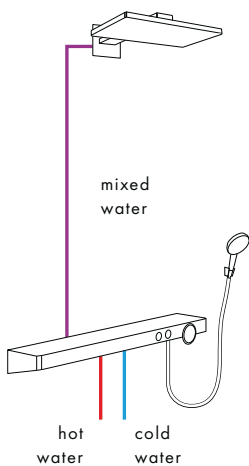

Switch the hand shower on and off.

Enostavna izbira vrste curka.

The ShowerTablet is fitted directly to the water connections in the wall.

Switch overhead shower on and off.

Select the desired temperature.