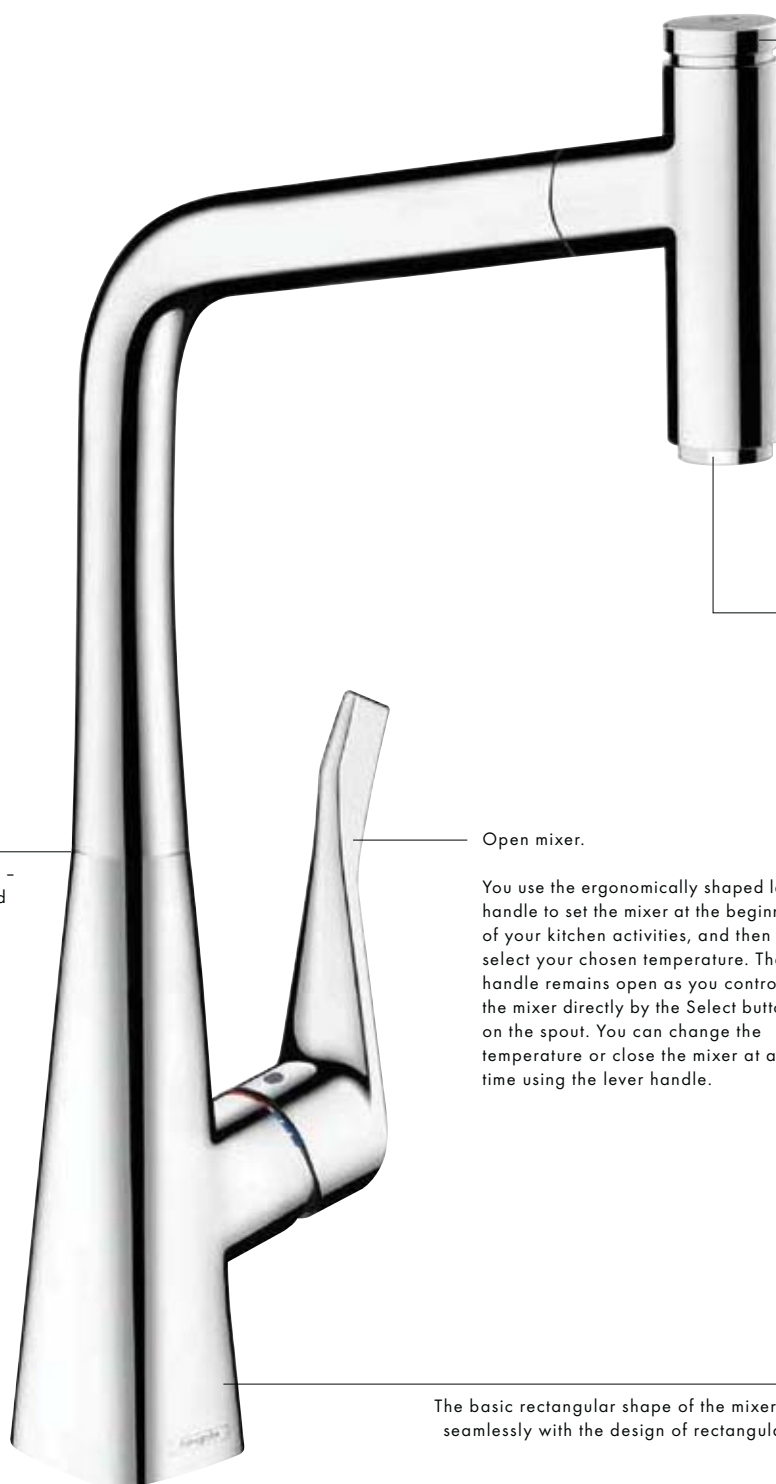

THESE TWO KITCHEN HELPERS NOT ONLY MAKE DAILY LIFE EASIER, BUT THEY LOOK GREAT, TOO.

Metris® Select

Turn the mixer on and off.

Start the water flow using the Select button, and stop it with absolute precision at the touch of the button. The lever remains open, and maintains the pre-set temperature and water quantity.

Pull-out spout and ergonomic handle – for optimum flexibility.

Spout swivels by 150° – for greater comfort and freedom of movement.

Open mixer.

You use the ergonomically shaped lever handle to set the mixer at the beginning of your kitchen activities, and then select your chosen temperature. The handle remains open as you control the mixer directly by the Select button on the spout. You can change the temperature or close the mixer at any time using the lever handle.

The basic rectangular shape of the mixer blends seamlessly with the design of rectangular sinks.