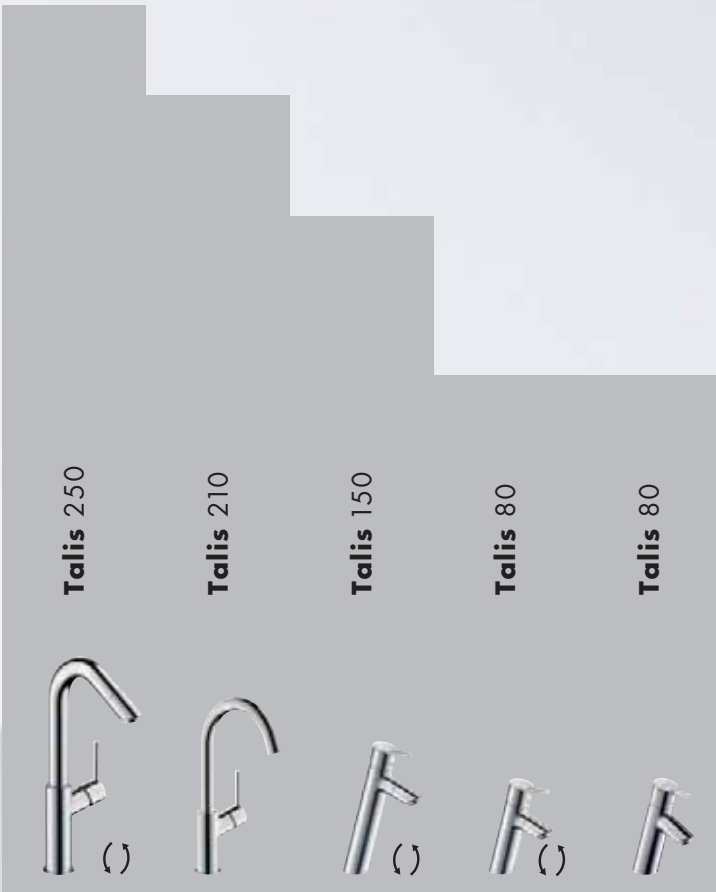

# Meet your own requirements.

With your own very personal ComfortZone.

The height of a basin mixer determines your flexibility in the use of water. Do you just want to have more room to move when washing your hands, or do you want to have enough room to be able to fill a watering can with ease? One thing is certain: the higher the mixer, the more flexibility you will have in your daily life.