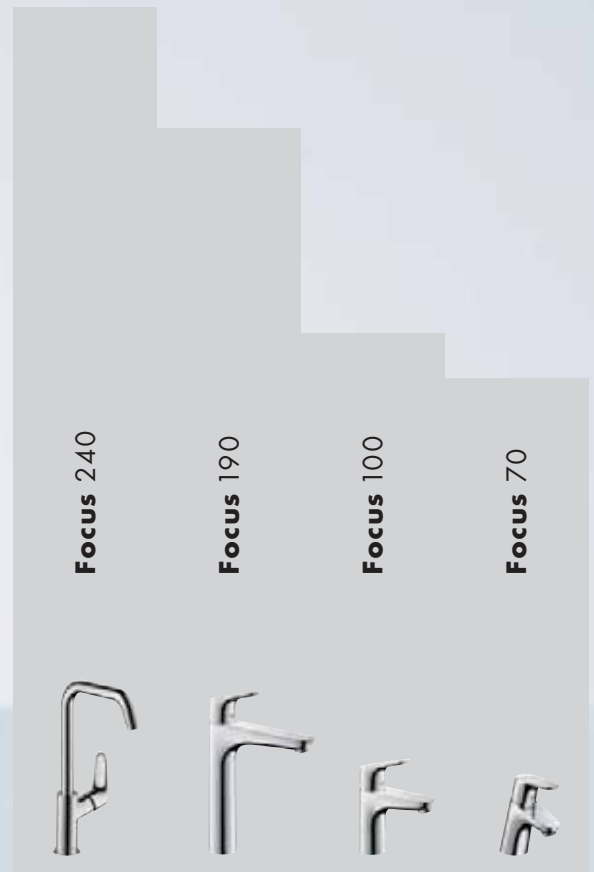

# Meet your own requirements.

With your own very personal ComfortZone.

The height of a basin mixer determines your flexibility in the use of water. Do you just want to have more room to move when washing your hands, or do you want to have enough room to be able to fill a watering can with ease? One thing is certain: the higher the mixer, the more flexibility you will have in your daily life.