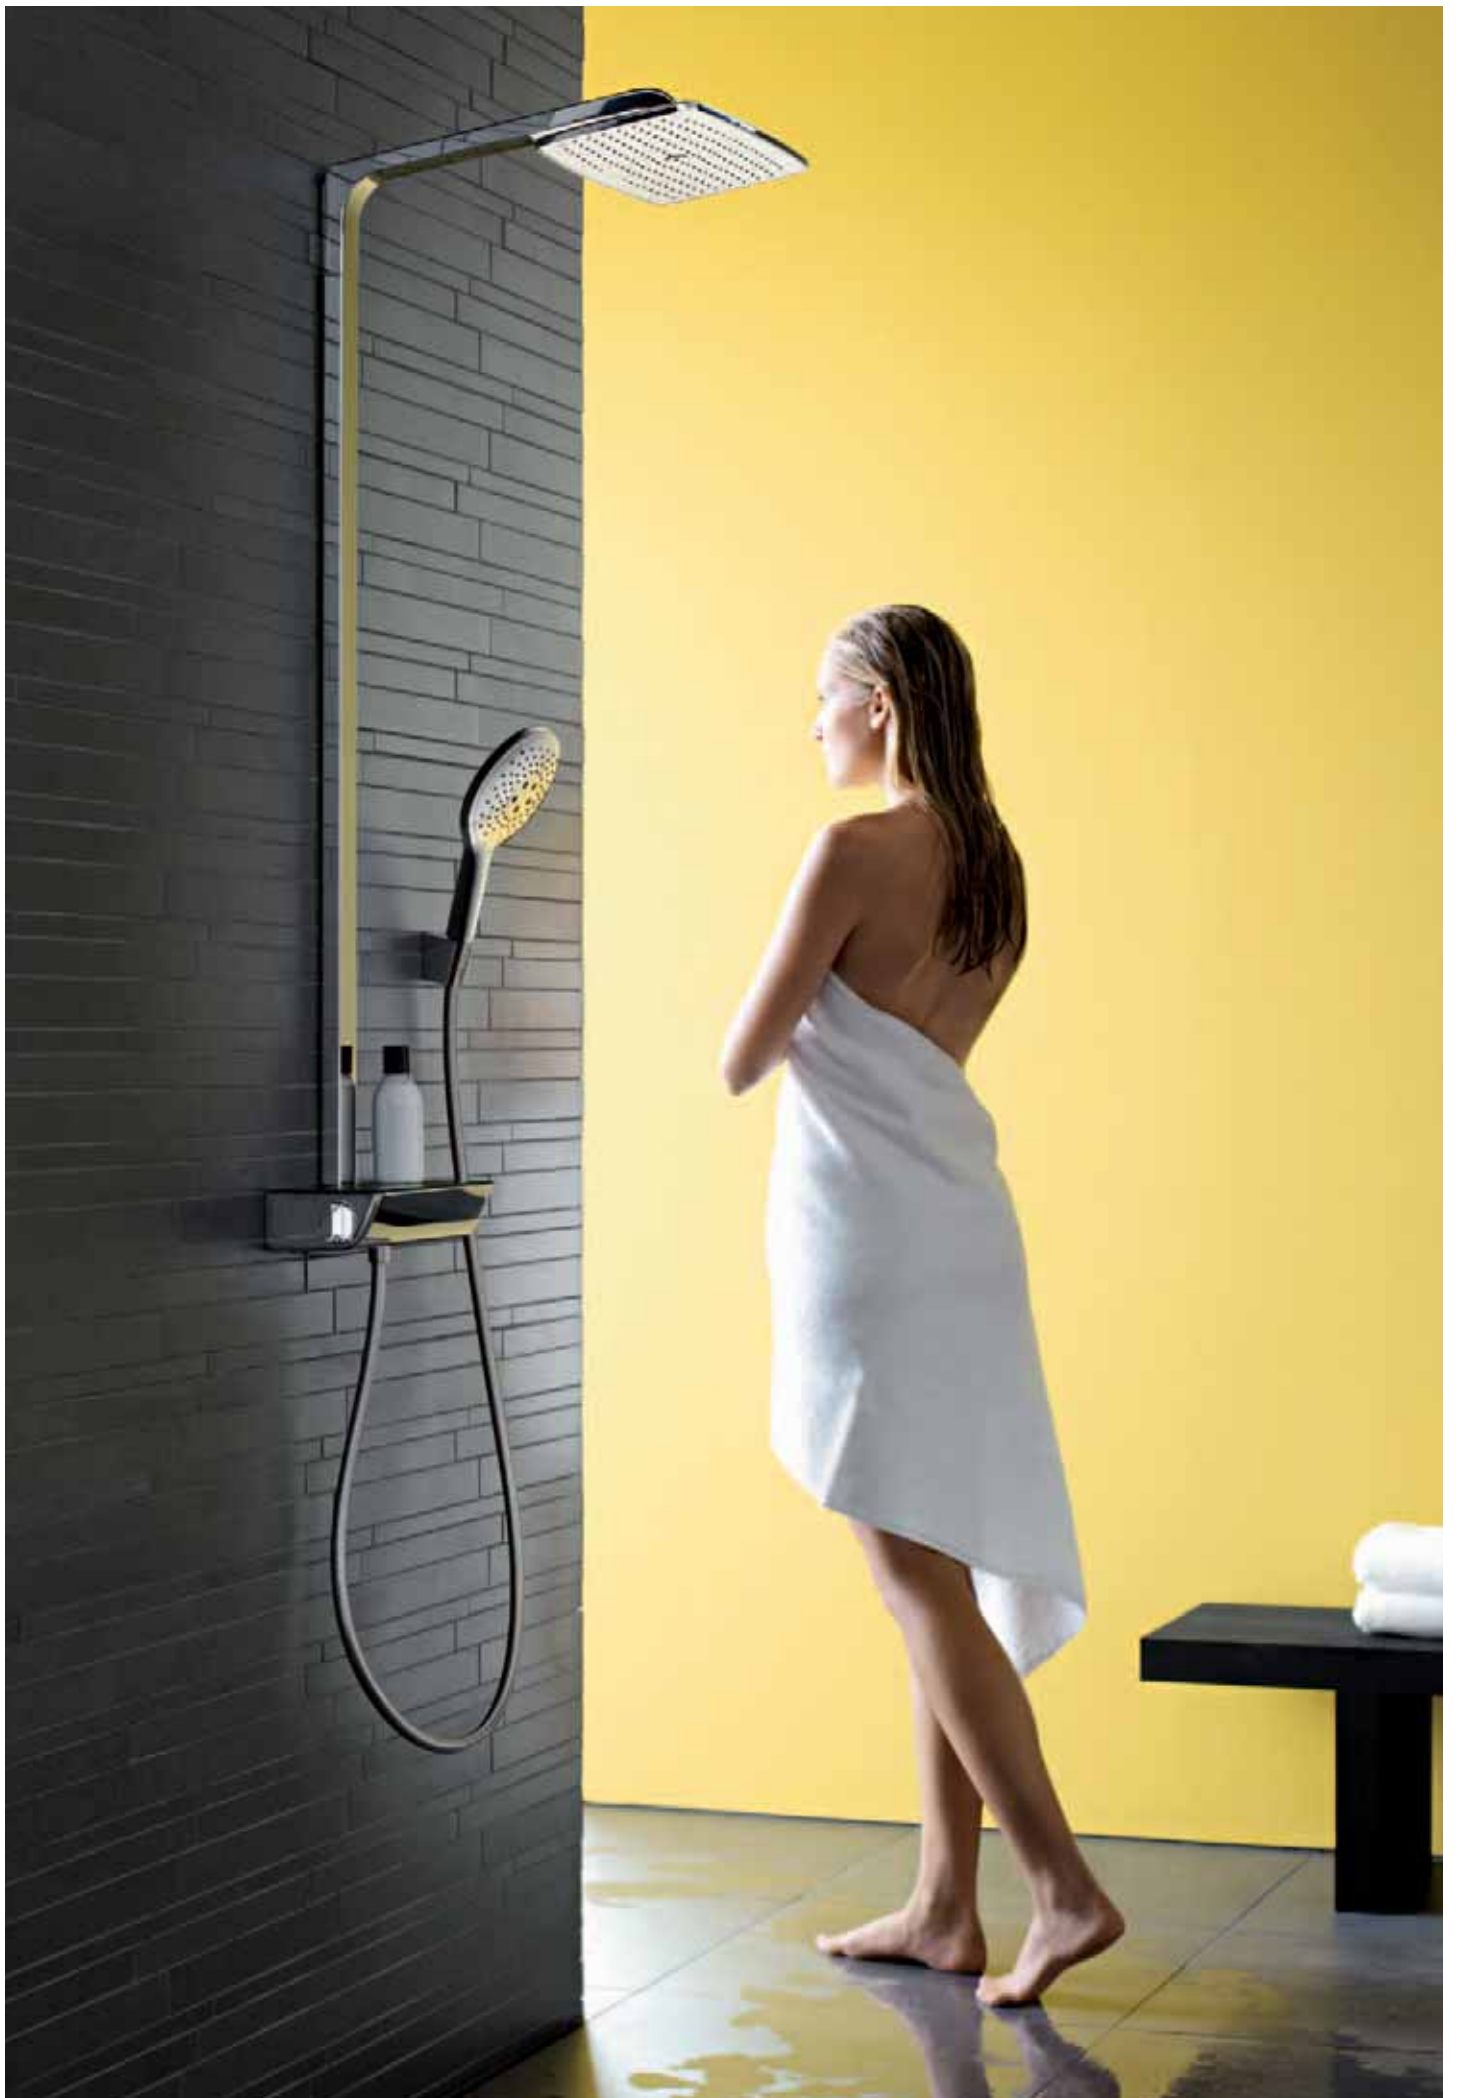

Single lever basin mixer  
# 31607, -000

**Focus® 70**

Single lever basin mixer for wash basins  
# 31730, -000

**Turn your bathroom  
into a ComfortZone.**