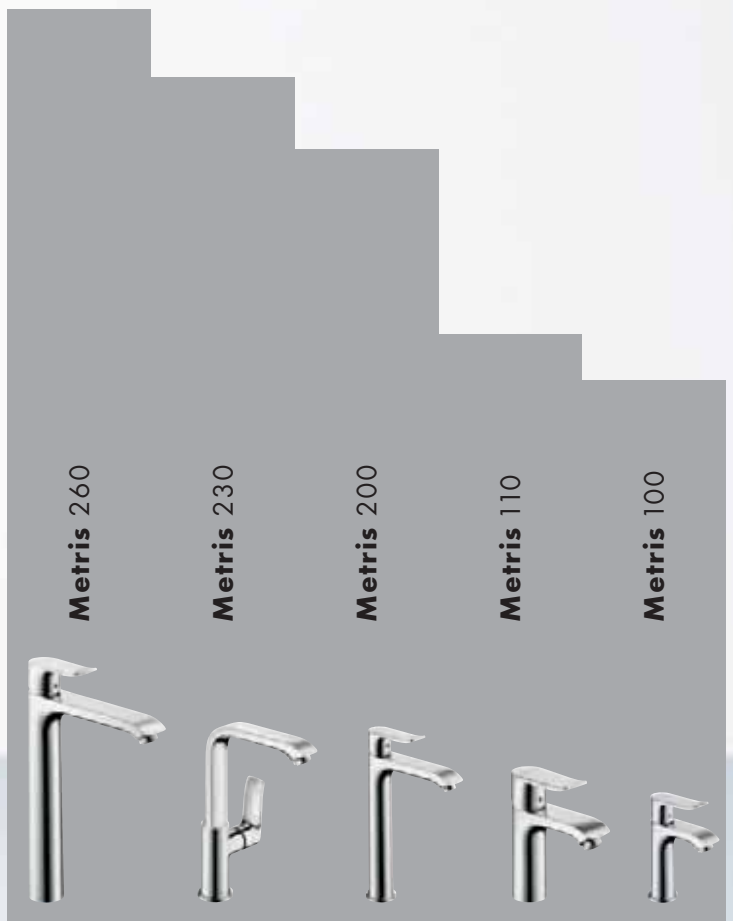

Metris 260

Metris 230

Metris 200

Metris 110

Metris 100