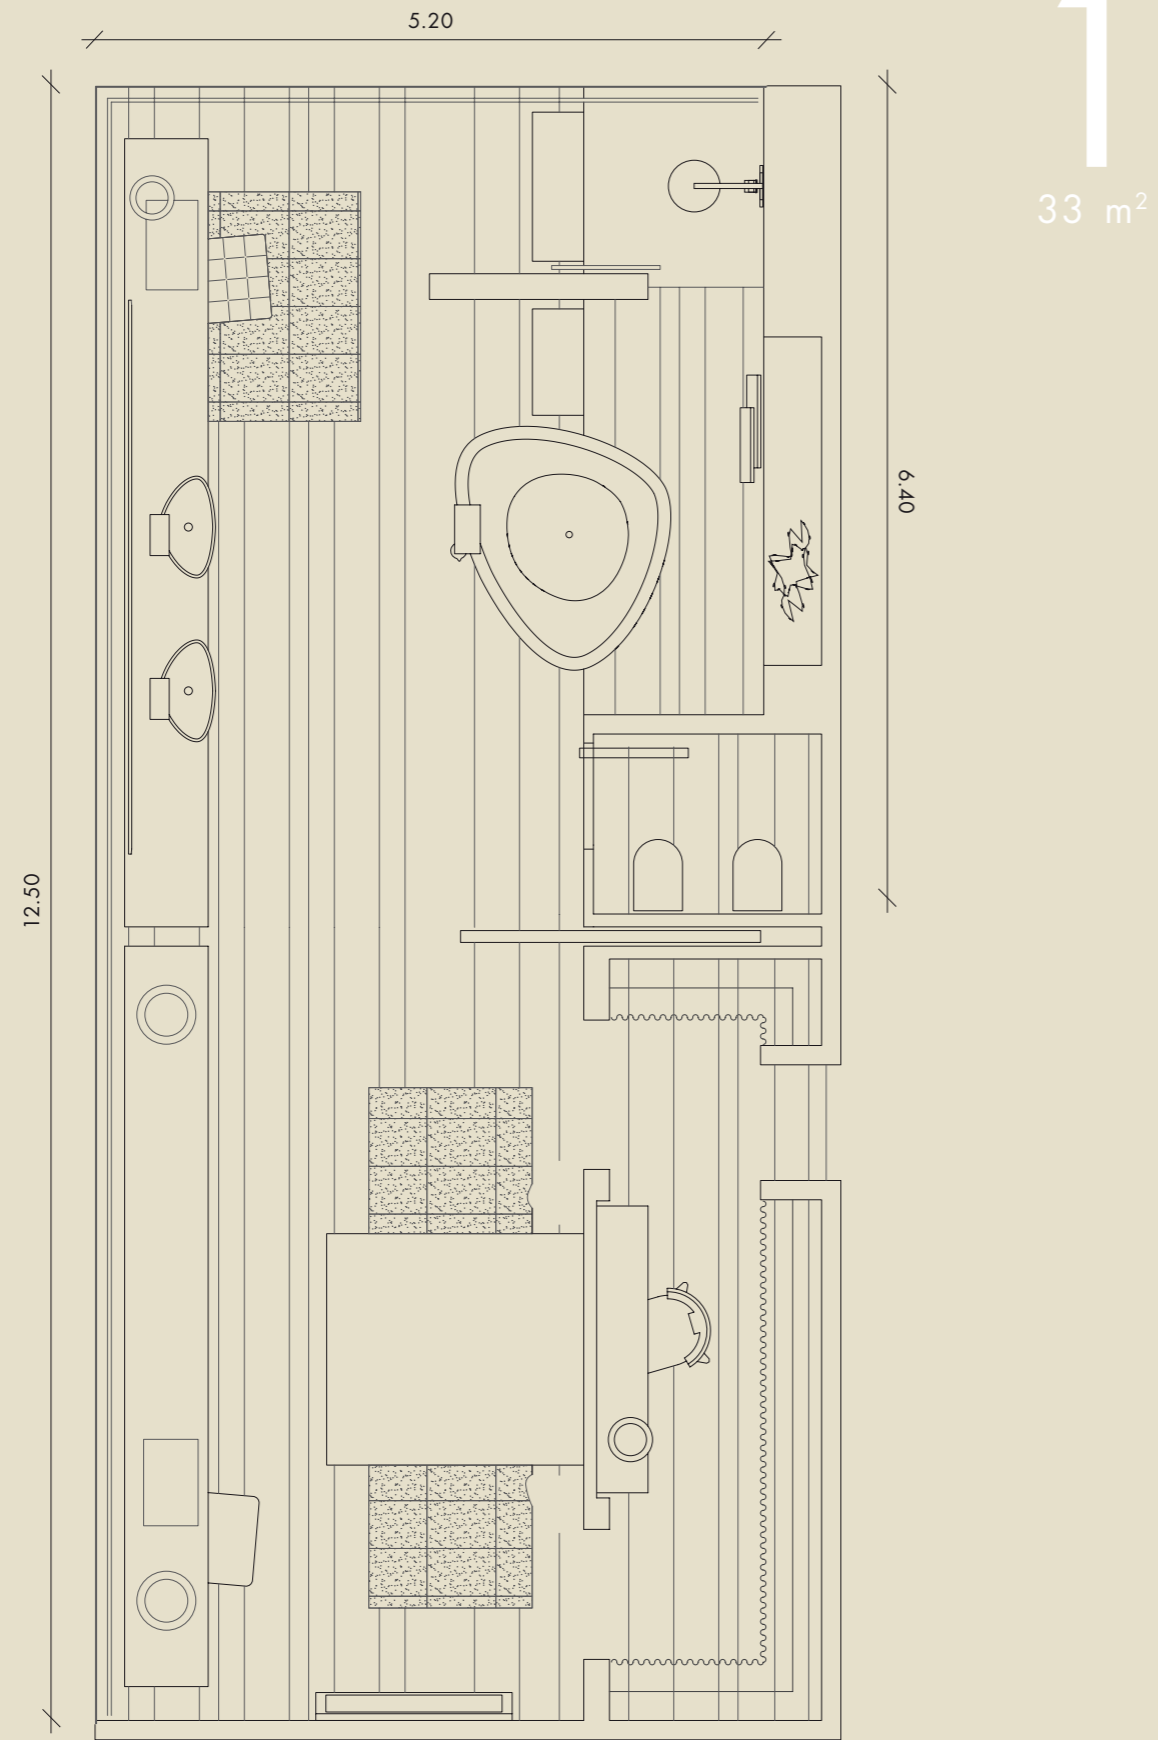

all measures in m

Daylight becomes a natural feature of the bathroom's design and ambiance, thanks to a glass wall with blinds. A resting area between the bathtub and the fireplace meets the need for relaxation.