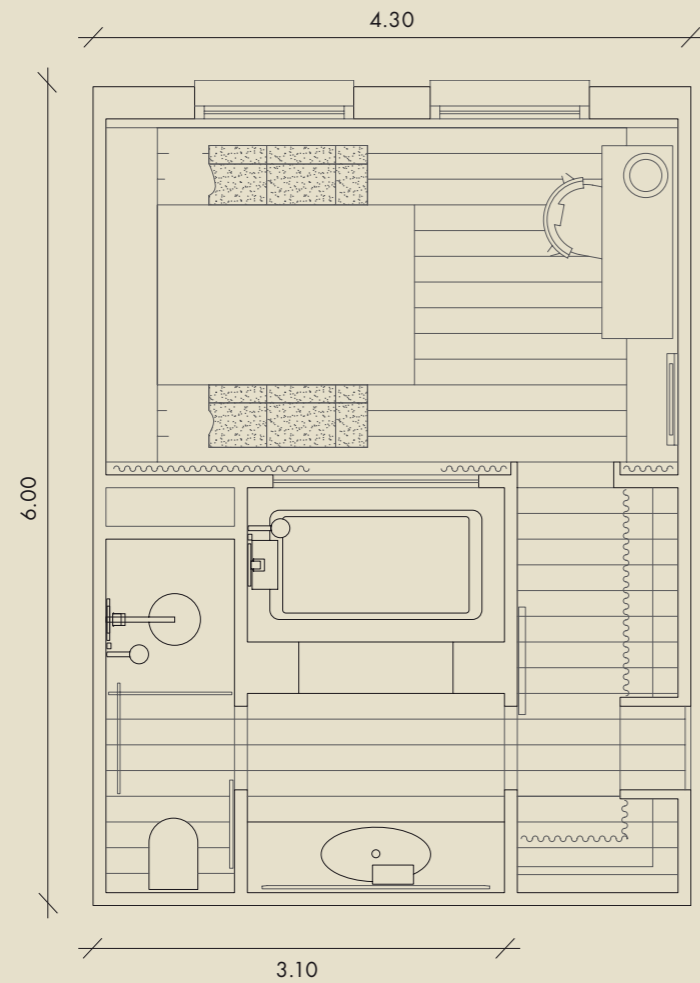

3
13 m²

all measures in m