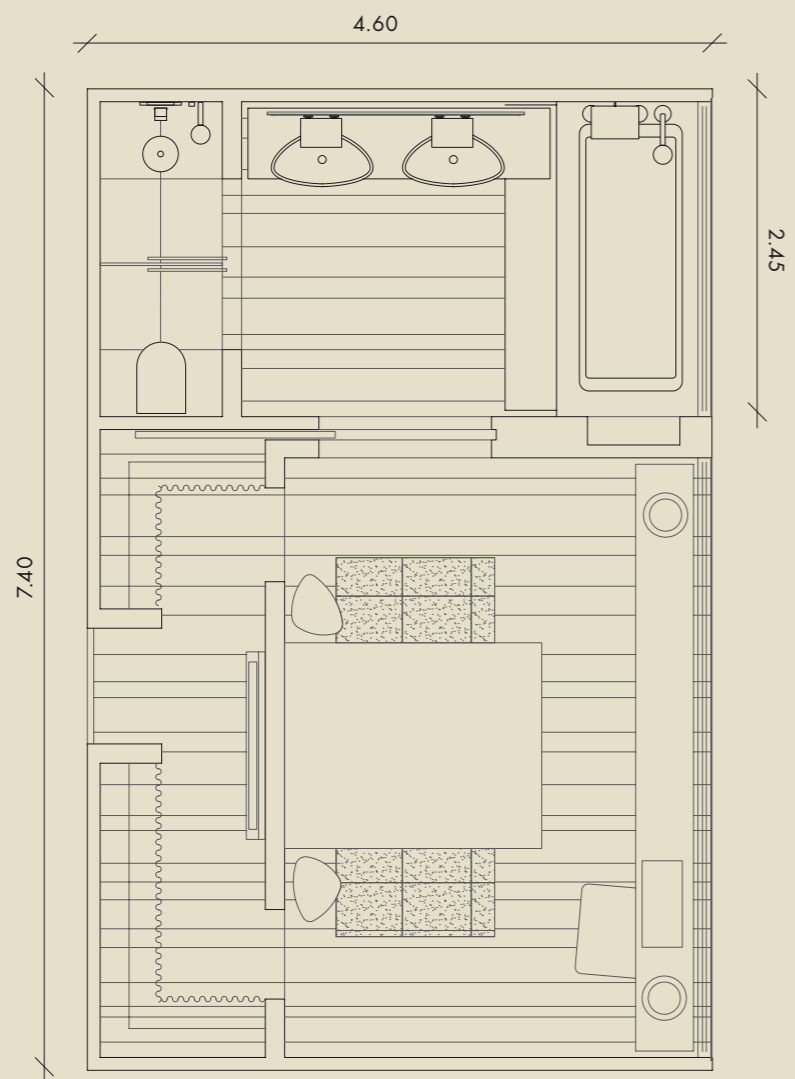

2
11 m²

all measures in m

Materials

Basin

Wash bowl on console made out of light grey transparent matt varnished wood (e.g. Ipè)

Floor

Dry area and steps: light grey transparent matt varnished wood floor board (e.g. Ipè) - The wood floor boards are put down in longitudinal direction with butt joints, parallel to the entrance of the bathroom - They run continuously from bedroom to bathroom, without skirting
Wet area: white Arabescato marble