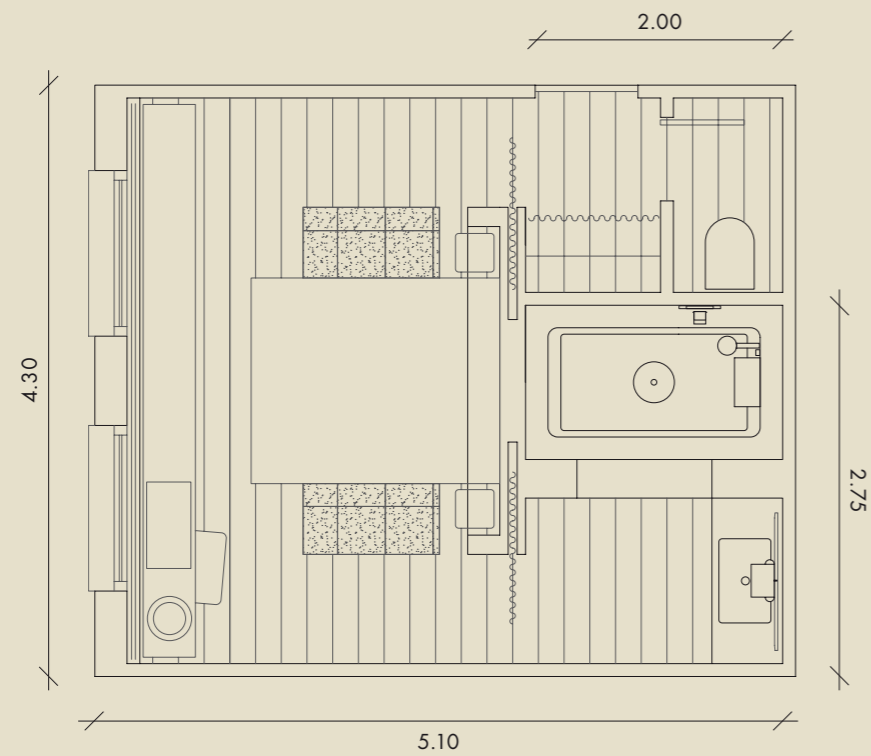

1 x WC Brush and Holder

42235-000

1 x Toilet Roll Holder

42236-000

The bath tub is both a partition and the focus of the room. Open and communicative or cosy and intimate? The blinds let you decide.

4
9 m²

all measures in m

The partition between the shower area and the rest of the bathroom can be successfully realised in smaller bathrooms, as this concept shows. Separated from the rest of the room by the entrance area and a wall, the bath tub becomes your very own private retreat.