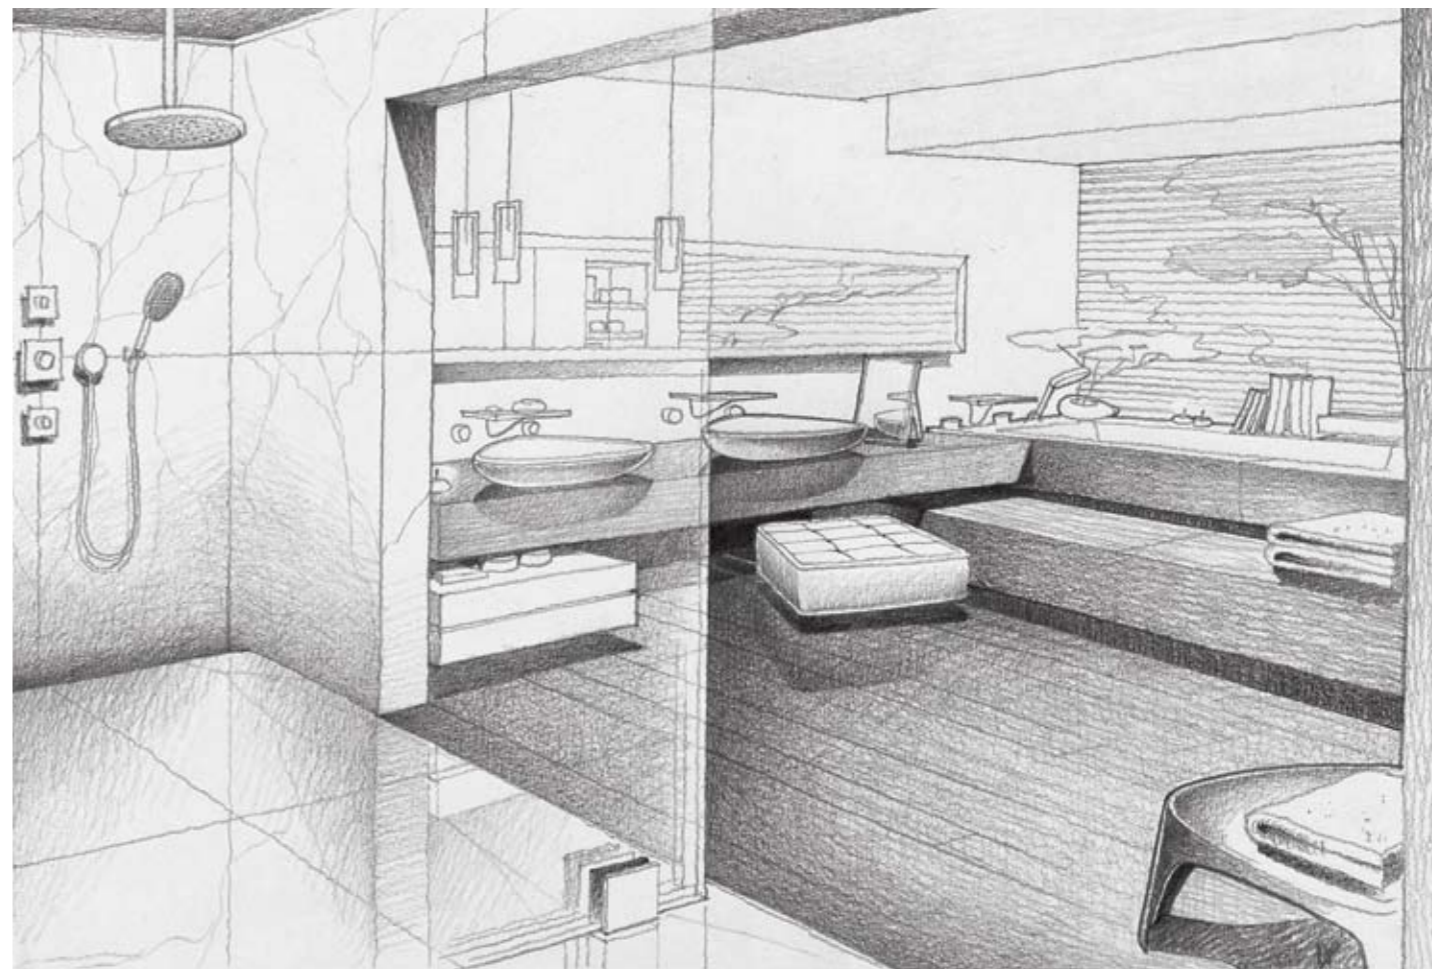

2
11 m²

all measures in m

Materials

Basin

Wash bowl on console made out of light grey transparent matt varnished wood (e.g. Ipè)

Floor

Dry area and steps: light grey transparent matt varnished wood floor board (e.g. Ipè) - The wood floor boards are put down in longitudinal direction with butt joints, parallel to the entrance of the bathroom - They run continuously from bedroom to bathroom, without skirting
Wet area: white Arabescato marble