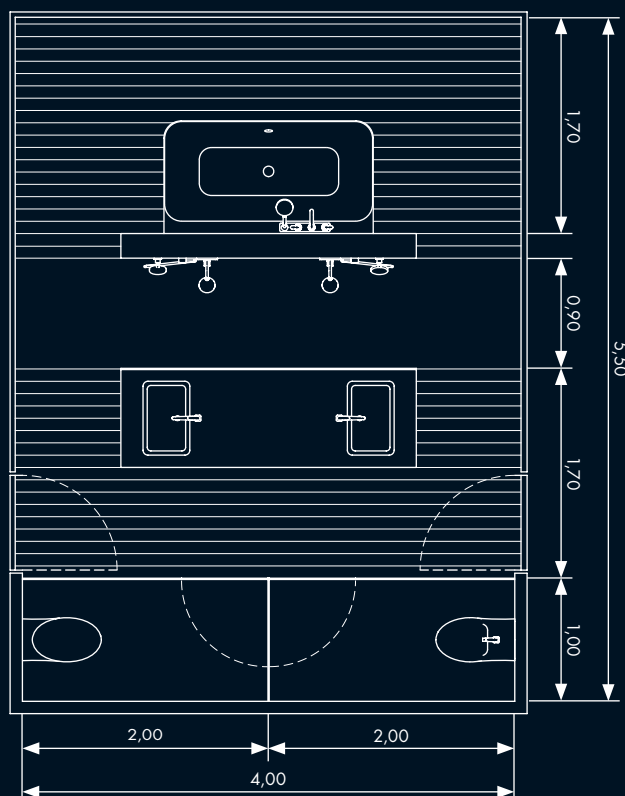

1
20 m²

all measurements in m

Materials

Wash table

Flexform Infinity storage furniture with table top and Vero countertop wash basins by Duravit.

Floor

Parquet of solid sweet chestnut wood laid seamlessly with waterproof sealing. Separated from the shower area by open-topped U-shaped aluminium profiles. Shower area features Grigio argento tiles, sand-blasted surface (by Grassi 1880 s.p.a.) laid in bond pattern on a sealed surface, without grouting.

Walls

Closed walls in broken white plaster finish (NCS S 1002-Y). Toilet/bidet and shower areas: doors and partitions of laminated sheet glass, mounted framelessly between floor and suspended ceiling. Glass window front.

Light

Abundant natural light from a large window front, which can be tempered with blinds and curtains. Dimmable, linear recessed lighting along the curtain rails enhances this natural atmosphere.

Other objects

Wall-mounted Architec toilet and bidet by Duravit - drain channel along the shower wall, flush with the floor - Spider lamp by Fenizia Design - Mart leather seat by B&B Italia - Lens and SMTT side tables by B&B Italia - Tulu rug by Altai, Milan - silk curtains.

Axor Citterio M products

Basins

2 x Single lever basin mixer for wash bowls # 34120000

Bidet

1 x Single lever bidet mixer # 34210000

Shower

2 x Thermostat for concealed installation # 34715000
2 x iBox universal # 01800180
4 x Shut-off valve, concealed installation # 34960000
4 x Basic set with spindle # 15973180
2 x Overhead shower # 34610000
2 x Wall plate for overhead shower # 34612000
2 x Shower arm for overhead shower # 27412000
2 x Fixfit Wall Outlet # 27451000
2 x Wall support # 39525000
2 x Raindance S 120 AIR 3jet hand shower # 28514000
2 x Isiflex Shower hose 1.60 m # 28276000

Bathtub

1 x Bathtub, wall version without shelf # 39957000
1 x 4-hole bath mixer with plate for installation onto tiled surround # 34445000
1 x Basic set for 4-hole bath mixer # 13444180
1 x Flexaplus S complete set # 58155000

suitable for the accessories of the Axor Citterio Collection