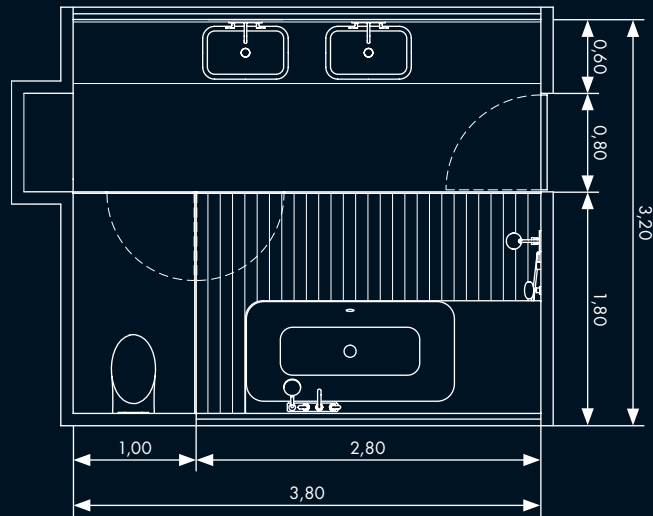

3

12 m²

all measurements in m

Materials

Wash table

Supporting structure and wall panel made of solid sweet chestnut wood with a water-resistant surface. Memento countertop wash basins by Villeroy & Boch. Drainage via chrome drain pipe; odour trap and inlet integrated into supporting structure.

Floor

Jura Marble stone tiles with sandblasted hazel surface, laid in half-bond pattern. Bath and shower area features floorboards of solid sweet chestnut wood, laid seamlessly. Drainage via channel along the shower wall, installed flush with the floor.

Walls

Jura Marble stone tiles with sandblasted hazel surface, laid in half-bond pattern. Large bath and shower area partitioned with frameless glass walls.

Light

Rich, diffuse light from the large window front. Optional artificial lighting via indirect light at the wall panel above the wash table and the bath tub wall. Punctuated accents of warm light from recessed spotlights, installed flush with the wall.

Other objects

Flexform Infinity shelf integrated into a wall niche – Lifetime wall-mounted toilet by Villeroy & Boch – frameless mirrors glued onto carrier plate.

Axor Citterio M products

Basins

- 2 x 3-hole wall-mounted basin mixer, long spout projection with plate # 34316000
- 2 x Basic set for 3-hole wall-mounted basin mixer, concealed parts # 10303180
- 2 x Flowstar Bottle Trap # 52100000

Shower

- 1 x Thermostat for concealed installation with shut-off and diverter valve # 34725000
- 1 x iBox universal # 01800180
- 1 x Overhead shower # 34610000
- 1 x Wall plate for overhead shower # 34612000
- 1 x Shower arm for overhead shower # 27412000
- 1 x Fixfit Wall Outlet # 27451000
- 1 x Wall support # 39525000
- 1 x Raindance S 120 AIR 3jet hand shower # 28514000
- 1 x Isiflex Shower hose 1.60 m # 28276000

Bathtub

- 1 x Bathtub, wall version without shelf # 39957000
- 1 x 4-hole bath mixer with plate for installation on the tub rim # 34445000
- 1 x Basic set for 4-hole bath mixer # 13444180
- 1 x Flexaplus S complete set # 58155000

suitable for the accessories of the Axor Citterio Collection