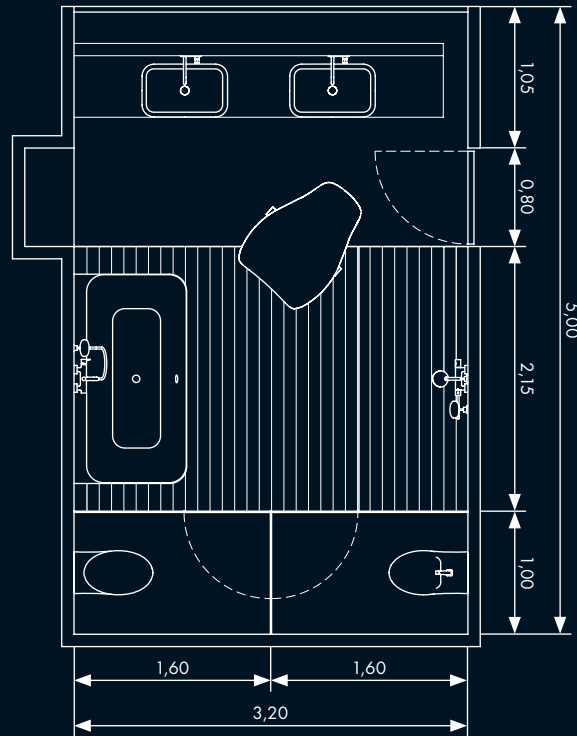

Bathtub

1 x Bathtub, wall version without shelf # 39957000
 1 x 4-hole bath mixer with plate for installation onto tiled surround # 34445000
 1 x Basic set for 4-hole bath mixer # 13444180
 1 x Flexaplus S complete set # 58155000

suitable for the accessories of the Axor Citterio Collection

2

16 m²

all measurements in m

Materials

Wash table

Supporting structure with attached wall panel made of veneered plates (Alpi Lignum veneer GRAF TBT 2R 557/00/Y12) with water-resistant surface. Emani countertop wash basin by Keramag, drained via chrome drain pipe. Odour trap and inlet are integrated into the supporting structure.