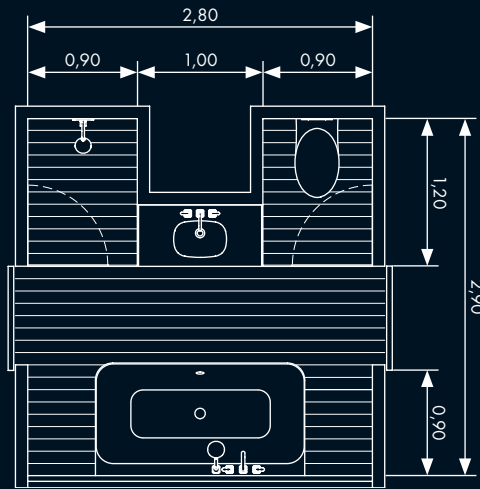

suitable for the accessories of the Axor Citterio Collection

4

8 m²

all measurements in m

Materials

Wash table

Supporting structure covered with porcelain ceramic plates (Laminare Porcelain slab Progetto Collection, L025 Sabbia by Laminam). Architec wash basin by Duravit integrated into the supporting structure.