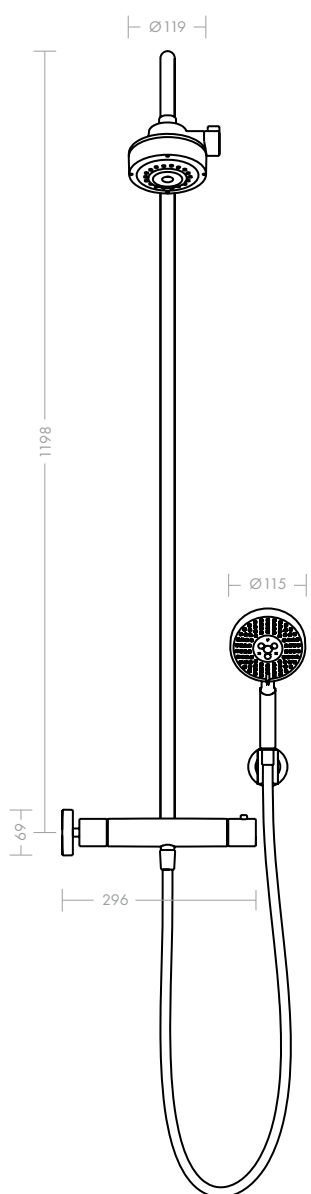

Axor Citterio Showerpipe

This completely pre-assembled shower system for exposed installation provides superior shower comfort. In addition, it offers the maximum degree of flexibility in terms of installation and is especially suitable for bathroom renovations. The overhead shower is easy to adjust and pampers the entire body with its Normal, Soft and Massage spray modes. The integrated thermostat technology saves water and allows you to set the exact desired shower temperature. And the SafetyStop function provides protection against scalding.