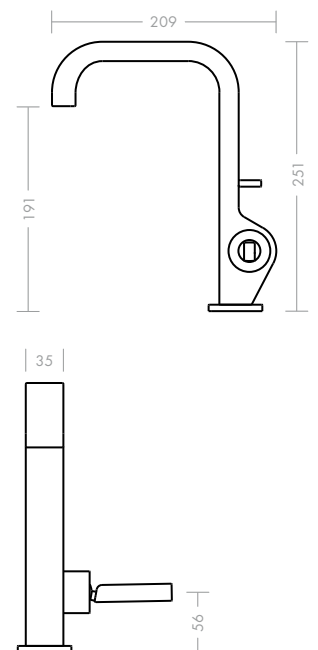

Axor Citterio 180 mm single lever basin mixer

The characteristic combination of clean lines, harmonious circles and soft, round shapes is immediately recognisable. The height and length of the spout are in well-balanced proportion to one another, making the mixer particularly comfortable to operate. The spray former is installed flush with the spout allowing for easier adjustment of the spray angle. This product is also available in a hand basin version.