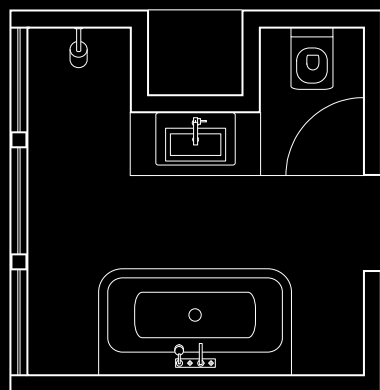

Luxury in the smallest of spaces: Here we offer a clever solution for creating an Axor Citterio bathroom in a very small space. The core conceptual ideas of the Axor Citterio collection can be realised even on a floor space of just a few square metres. This is expressed by the central positioning of the wash basin. The shower is next to the protruding wall and consists of wall-mounted overhead shower and matching Axor Citterio concealed installation mixers. The superior quality of this minimal-space bathroom is highlighted by tiles in a marble look. The marked-out area in the floor layout can be easily realised as a bathroom in a showroom.

Materials

Floor

Graniti Fiandre, Nero Marquina, porcelain stoneware 600 x 300 mm polished tiles. Black grey grouting. M20L36

Walls

In the wash table area: Graniti Fiandre, Michelangelo Statuario, porcelain stoneware 600 x 300 mm polished tiles. White grouting ATL9936.

In the shower area: Graniti Fiandre, Nero Marquina porcelain stoneware, 600 x 300 mm polished tiles. Black grey grouting. M20L36

Ceiling

Dispersion, painted, white RAL 9016

Miscellaneous decor

Mirror: for example from Zierath, Laron8080, back-lit, 800 x 800 mm

9 m², scale 1:10

Axor Citterio products /complementary products

Wash table

1 x Single lever basin mixer with high spout	# 39034000
1 x Flowstar designer siphon set	# 52110000
1 x Duravit Vero wash basin, 850 x 490 mm	# 32985..00
1 x Duravit Vero metal base for wash basin	# 003071..00

Shower

1 x 3jet overhead shower	# 39740000
1 x Shower arm for overhead shower	# 27412000
1 x Wall plate for overhead shower	# 27419000
1 x Concealed thermostat with cross handle	# 39715000
1 x iBox universal basic set	# 01800180
2 x Concealed shut-off valve with cross handle	# 39965000
2 x Basic set for shut-off valve	# 15974180
1 x Raindance S 150 AIR 3jet hand shower	# 28519000
1 x de Luxe shower connection	# 27451000
1 x Shower support	# 39525000
1 x Isiflex 1.60 m shower hose	# 28276000
1 x Floor-level shower system, e.g. Illbruck Poresta Limit S	

Bath tub

1 x 4-hole rim-mounted bath mixer with cross handles and plate	# 39443000
1 x Basic set for 4-hole rim-mounted bath mixer	# 13444180
1 x Mounting plate for 4-hole rim-mounted bath mixer	# 39449000
1 x Finish set for Flexaplus S waste set	# 58186000
1 x Basic set for Flexaplus for special bath tubs	# 58141180
1 x Acrylic bath tub	# 39957000

In the toilet area

1 x Roll holder	# 41738000
1 x Toilet brush holder	# 41735000
1 x Duravit Vero wall-mounted toilet, 370 x 540 mm	# 221709.00
1 x Geberit Sigma 50, flush plate,black	# 115.788.DW.1

When installing these displays in your showroom, you can use the Axor Citterio concealed dummies. Before installing, please double-check all specifications with the manufacturers' current product ranges.