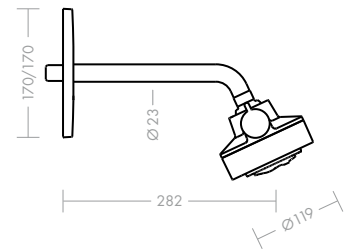

Axor Citterio overhead shower

With three different spray modes, the new overhead shower offers luxurious shower comfort in its purest form. The shower combines rich aesthetics and sophisticated functionality. The side lever provides an easy way to choose between spray modes: Normal, Massage and Soft. Thanks to the QuickClean function, the shower head's spray nozzles are cleaned every time the spray mode is changed. The shower arm's 67° angle and the concentrated shower spray projects water onto the body in the most optimal way.