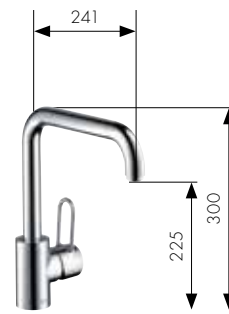

2-hole Single lever kitchen mixer
Ref. 34820, -000, -800

Axor Uno²

Single lever kitchen mixer concealed
Ref. 38815, -000, -800
basic body (not shown)
Ref. 13622180

Single lever kitchen mixer
with swivel spout
Ref. 38830, -000, -800