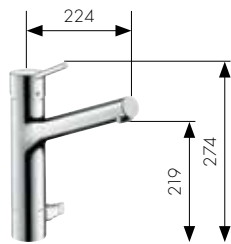

Single lever kitchen mixer with shut-off valve
Ref. 32855000