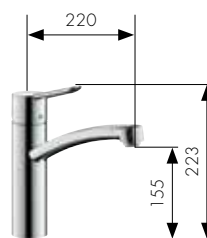

50
51

Hansgrohe **Focus®E**

Hansgrohe **Focus®S**

Single lever kitchen mixer
Ref. 31806, -000, -800
for open water heaters
Ref. 31804000

Single lever kitchen mixer with shut-off valve
Ref. 31803000

Single lever kitchen mixer
Ref. 31780000
for open water heaters
Ref. 31784000