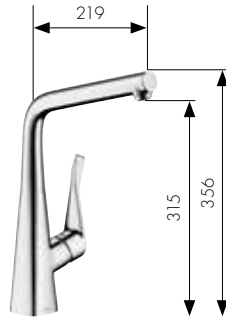

Single lever kitchen mixer with swivel spout for window installation
Ref. 14822, -000, -800
Ref. 14823000