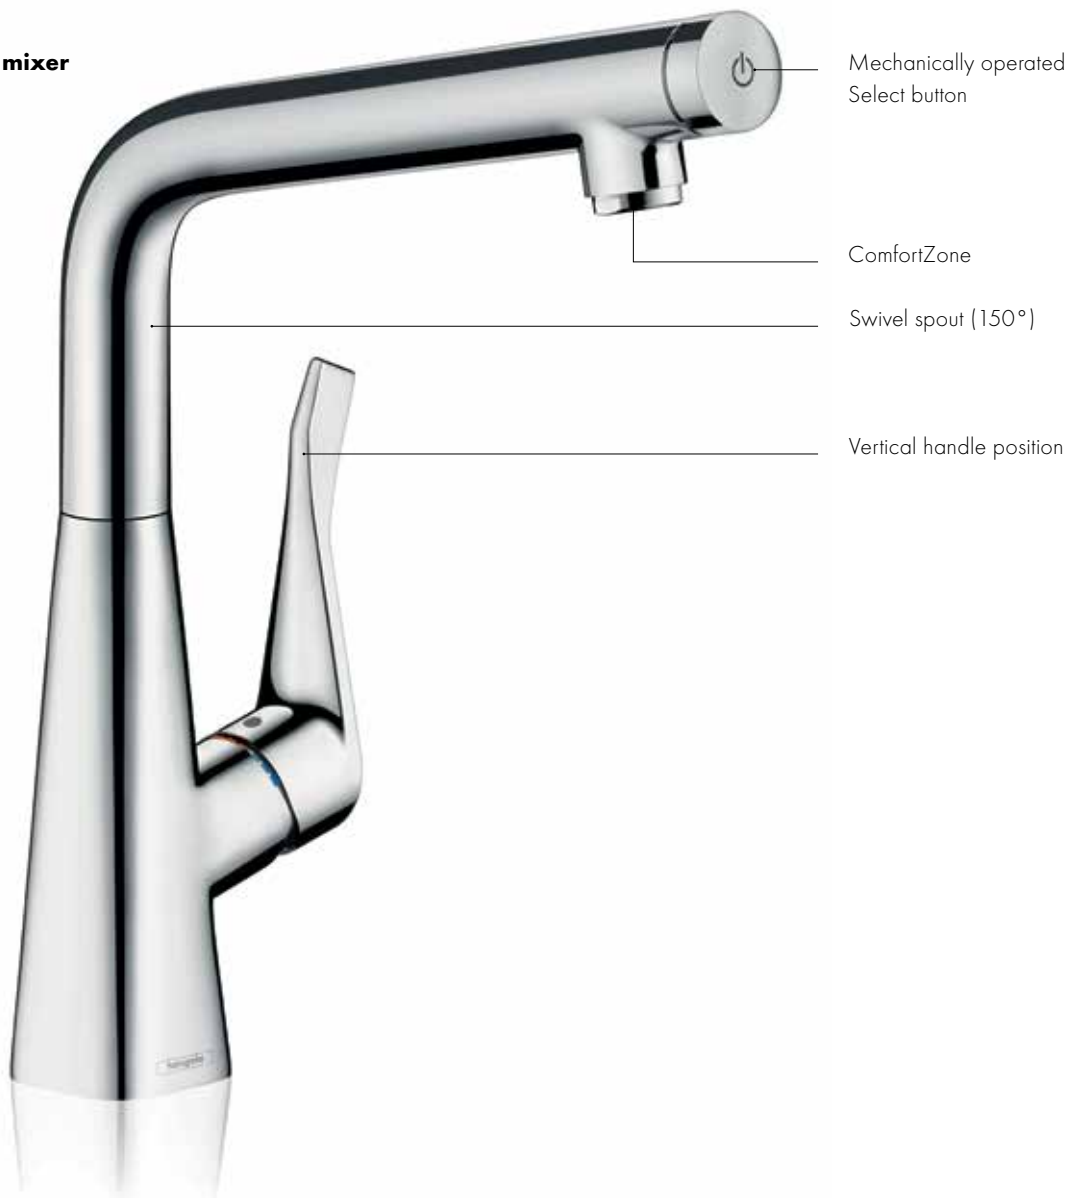

FROM THE SQUARE TO THE ROUND. SMART FUNCTION.

These four types have form. The basic body of the new Metris line was inspired by the gently rounded shapes of modern sinks. The transition to the curve combines sensuous ergonomics with smart functionality: starting with the practical lever and the magnetic holder for the pull-out shower spray to the two spray types - normal and shower spray - that are chosen at the touch of a button. Best of all the mixer and Select button, which is as easy as ABC also combines form and function in the loveliest way.

Hansgrohe **Metris®**
Single lever kitchen mixer
with swivel spout