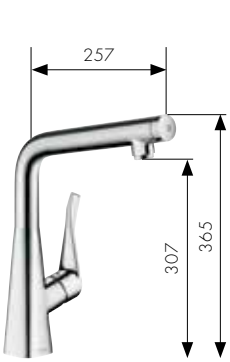

PRODUCT RANGE **Hansgrohe**

Hansgrohe **Metris® Select** Hansgrohe **Metris®**

Single lever kitchen mixer with swivel spout
Ref. 14883, -000, -800