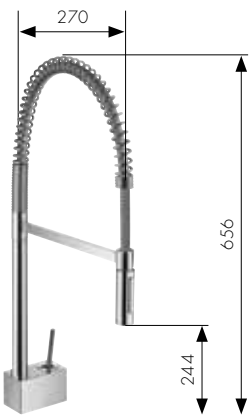

Single lever kitchen mixer
with swivel spout
Ref. 10822, -000, -800

Semi-Pro Single lever kitchen mixer
Ref. 10820000

Single lever kitchen mixer
with cylindric handle
Ref. 10801000

Axor Citterio

Semi-Pro Single lever kitchen mixer
Ref. 39840, -000, -800