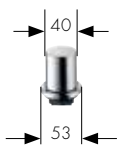

Kitchen shut-off valve

Kitchen shut-off valve to fit Hansgrohe
and Axor kitchen mixers
Ref. 10823, -000, -800