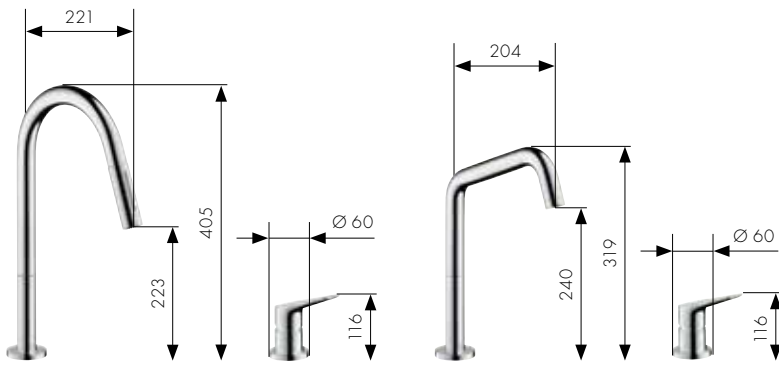

Axor Citterio M

2-hole Single lever kitchen mixer
with pull-out spray
Ref. 34822, -000, -800

2-hole Single lever kitchen mixer
Ref. 34820, -000, -800