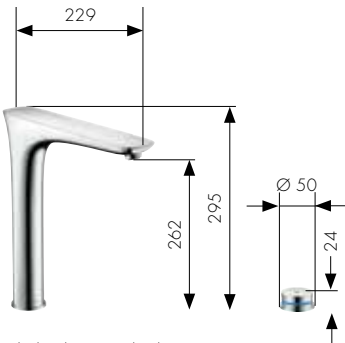

Hansgrohe **PuraVida®**

2-hole electronic kitchen mixer
Ref. 15805, -000, -800