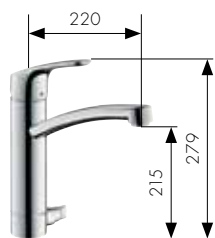

Single lever kitchen mixer with shut-off valve
Ref. 31803000