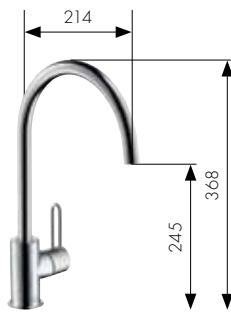

Single lever kitchen mixer
with swivel spout
Ref. 38830, -000, -800