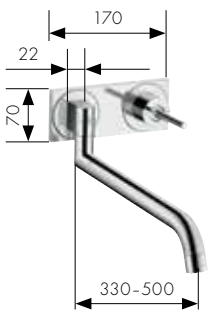

Axor Uno²

Single lever kitchen mixer concealed
Ref. 38815, -000, -800
basic body (not shown)
Ref. 13622180