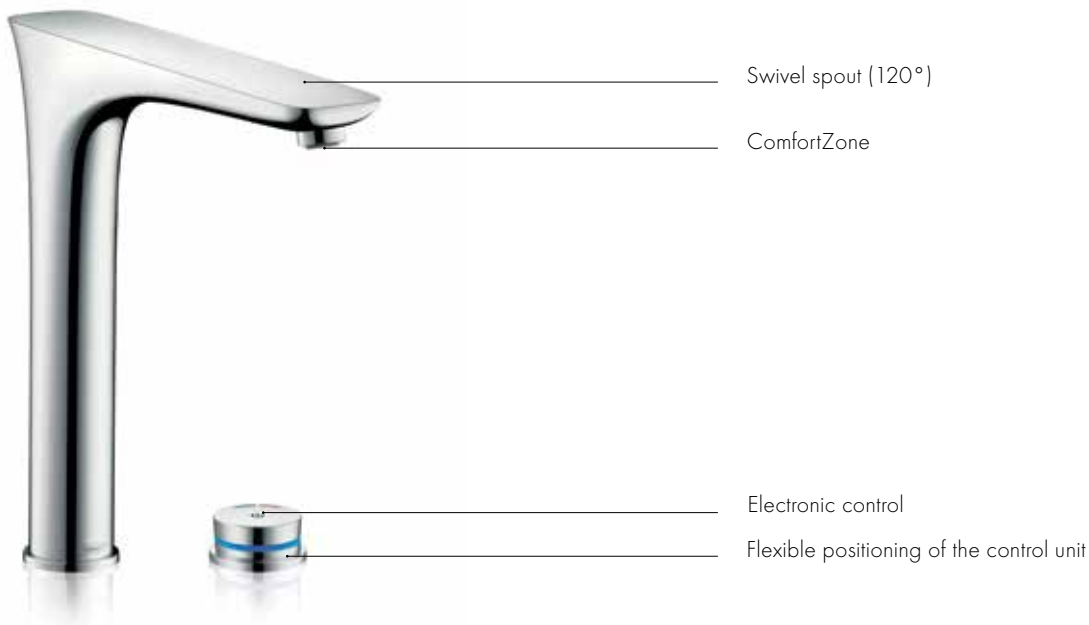

NEW CONTROL CONCEPT: HANDLE AS YOU LIKE.

Whether an electronic or a single lever mixer, the new control concept in which the control element is positioned separately from the mixer provides plenty of space for customers' requests. As well as the usual working sequences, it can also be used to take individual physical requirements into account. Is the user right- or left-handed? Tall or short? Working in the kitchen is a piece of cake – even with your hands full.

Hansgrohe **PuraVida®**
2-hole electronic kitchen mixer

Let the water flow at the touch of a button – as much as you want, at the temperature you want: by pre-setting the amount and temperature. The smart functionality of the electronic control unit not only provides you with the maximum comfort at the sink, but you can also install it in the position that suits you best.