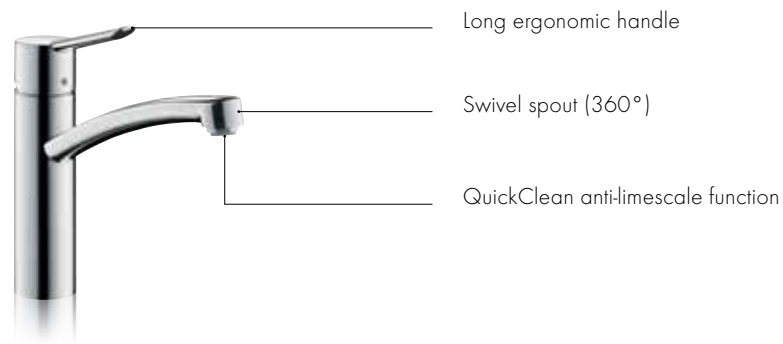

ComfortZone

Swivel range can be set in 3 steps
(110°/150°/360°)

Variable handle position
(left or right)

Hansgrohe **Focus[®] / Focus[®] E / Focus[®] S**

What applies for the Focus kitchen mixers with the high spout also applies to the basic and wall-mounted versions: great freedom of movement under the mixer.

Hansgrohe **Focus[®]**
Single lever kitchen mixer
with swivel spout

Long ergonomic handle

Swivel spout (360°)

QuickClean anti-limescale
function

Hansgrohe **Focus®**
Single lever kitchen mixer
for wall installation
with swivel spout

Hansgrohe **Focus®E**
Single lever kitchen mixer
with swivel spout

30
31

Hansgrohe **Focus®S**
Single lever kitchen mixer
with swivel spout

Senses

Calm

Essential

Simple

Uncompromising