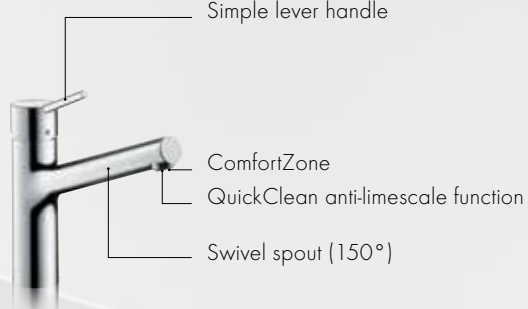

Swivel spout (150°)

MagFit magnetic holder

Pull-out spray (pulls out by up
to 50 cm) with two spray types
(normal/shower spray)

ComfortZone

Vertical handle position

Fold-down function for window
installation

Hansgrohe **Talis®S**
Single lever kitchen mixer
with pull-out spray

Simple lever handle

Pull-out spray with 2 spray types
(normal/shower spray)

ComfortZone

QuickClean anti-limescale function

Swivel spout (150°)

Hansgrohe **Talis®S**
Single lever kitchen mixer

Simple lever handle

ComfortZone

QuickClean anti-limescale function

Swivel spout (150°)

Hansgrohe **Focus**[®]

ELEGANCE AND INTELLIGENCE.

SWIVEL, PULL OUT – FUNCTIONAL!