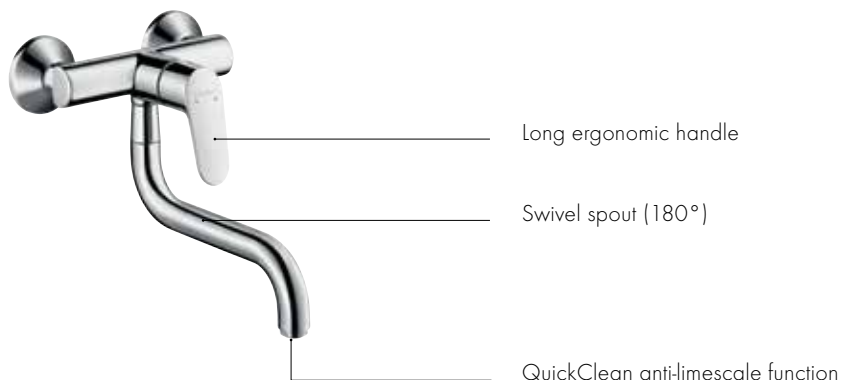

ComfortZone

Swivel range can be set in 3 steps
(110°/150°/360°)

Variable handle position
(left or right)

Hansgrohe **Focus[®] / Focus[®] E / Focus[®] S**

What applies for the Focus kitchen mixers with the high spout also applies to the basic and wall-mounted versions: great freedom of movement under the mixer.

Hansgrohe **Focus[®]**
Single lever kitchen mixer
with swivel spout

Long ergonomic handle

Swivel spout (360°)

QuickClean anti-limescale
function

Hansgrohe **Focus®**
Single lever kitchen mixer
for wall installation
with swivel spout

Hansgrohe **Focus®E**
Single lever kitchen mixer
with swivel spout

30
31

Hansgrohe **Focus®S**
Single lever kitchen mixer
with swivel spout

Senses

Calm

Essential

Simple

Uncompromising