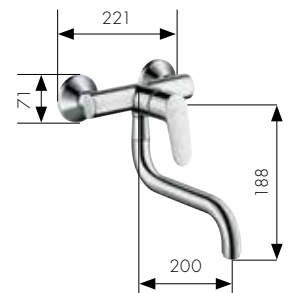

Single lever kitchen mixer for wall installation
Ref. 31825000

50
51