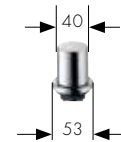

Kitchen shut-off valve to fit Hansgrohe and Axor kitchen mixers
Ref. 10823, -000, -800