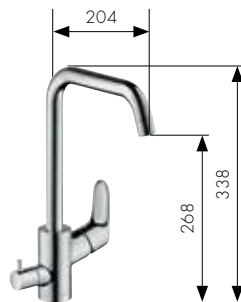

Single lever kitchen mixer with swivel spout with shut-off valve
Ref. 31823000