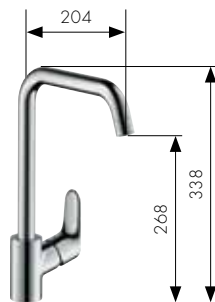

Single lever kitchen mixer with swivel spout
Ref. 31820, -000, -800
for open water heaters
Ref. 31822, -000, -800