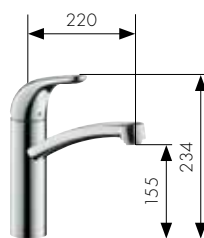

50
51

Hansgrohe **Focus®E**

Hansgrohe **Focus®S**

Single lever kitchen mixer
Ref. 31806, -000, -800
for open water heaters
Ref. 31804000

Single lever kitchen mixer with shut-off valve
Ref. 31803000

Single lever kitchen mixer
Ref. 31780000
for open water heaters
Ref. 31784000