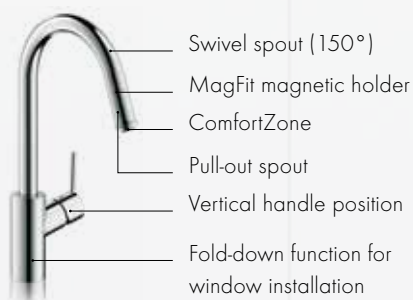

Hansgrohe **Talis® S² Variarc / Talis® S**

Form and functionality enter into an aesthetic symbiosis. Hansgrohe Talis is slender, stylish and fitted with a simple lever handle. The high swivel spout with ComfortZone leaves a pleasant amount of space between the mixer and sink and offers greater freedom of movement when filling tall vessels.