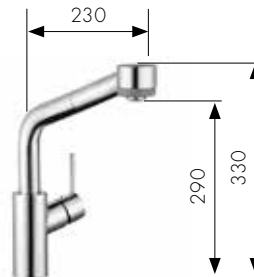

Single lever kitchen mixer SemiArc with pull-out spray
Ref. 32856000