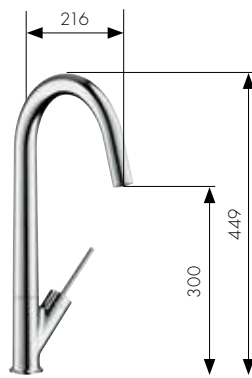

Single lever kitchen mixer
with swivel spout
Ref. 10822, -000, -800

Semi-Pro Single lever kitchen mixer
Ref. 10820000

Single lever kitchen mixer
with cylindric handle
Ref. 10801000

Axor Citterio

Semi-Pro Single lever kitchen mixer
Ref. 39840, -000, -800