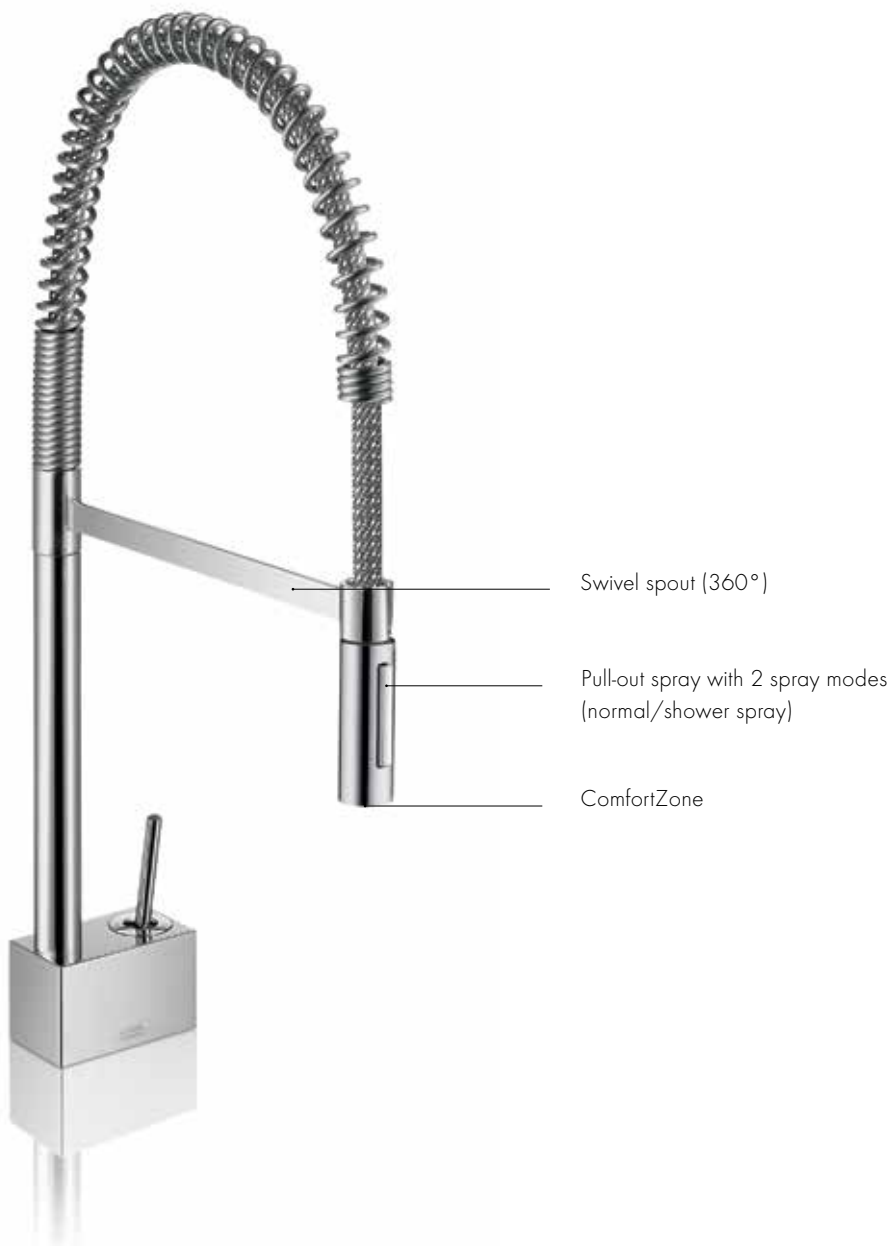

Axor Starck

Individually adjustable swivel range (110°/150°/360°)

Pull-out spray with 2 spray types (normal/shower spray)

ComfortZone

Joystick handle

Variable handle position (right or left)

Single lever kitchen mixer

with or without pull-out spray

The Axor Starck design is minimalist and flowing - from the basic body to the spout, and from the spout to the pull-out spray. Axor Starck is available in two functional mixer versions: with the swivel spout, which can be set at any of three levels to suit your personal preferences, and a second version with a pull-out spray that enables you to reach any part of the basin and rinse off plates with ease.

Swivel spout

Axor Starck Semi-Pro

Semi-Pro **Single lever kitchen mixer**

Axor Starck Semi-Pro is the mixer for serious amateur chefs. With its 360° swivel spout and minimalist design, it is ideal for double sinks and sink units that are integrated in the kitchen as island solutions.