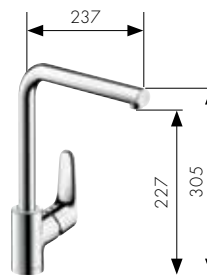

Single lever kitchen mixer with swivel spout (L-spout)
Ref. 31817, -000, -800