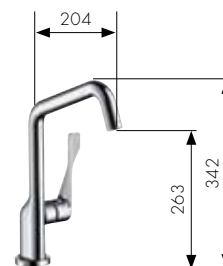

Single lever kitchen mixer
with swivel spout
Ref. 39850, -000, -800
for open water heaters
Ref. 39852, -000, -800