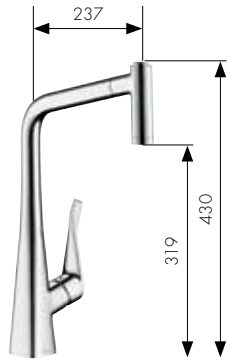

Single lever kitchen mixer with pull-out spray
Ref. 14820, -000, -800