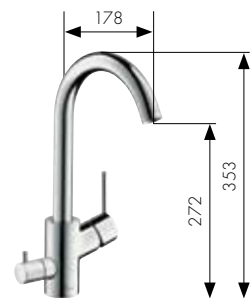

Single lever kitchen mixer with swivel spout with shut-off valve
Ref. 14875000