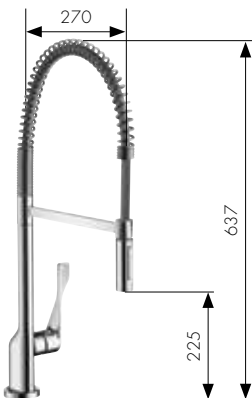

Single lever kitchen mixer
with swivel spout
Ref. 10822, -000, -800

Semi-Pro Single lever kitchen mixer
Ref. 10820000

Single lever kitchen mixer
with cylindric handle
Ref. 10801000

Axor Citterio

Semi-Pro Single lever kitchen mixer
Ref. 39840, -000, -800