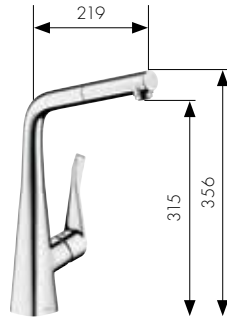

Swivel spout
(360°)

PRODUCT RANGE **Hansgrohe**

Hansgrohe **Metris® Select** Hansgrohe **Metris®**

Single lever kitchen mixer with swivel spout
Ref. 14883, -000, -800

Single lever kitchen mixer with pull-out spray
Ref. 14820, -000, -800