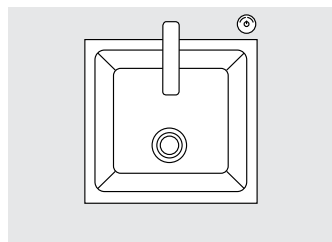

Mixer and control element behind the sink