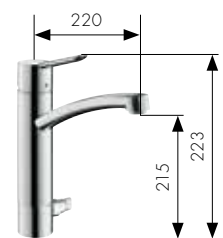

Single lever kitchen mixer with shut-off valve
Ref. 31783000