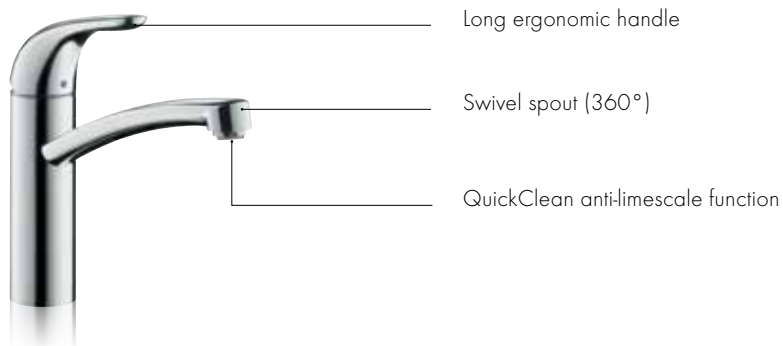

ComfortZone

Swivel range can be set in 3 steps
(110°/150°/360°)

Variable handle position
(left or right)

Hansgrohe **Focus[®] / Focus[®] E / Focus[®] S**

What applies for the Focus kitchen mixers with the high spout also applies to the basic and wall-mounted versions: great freedom of movement under the mixer.

Hansgrohe **Focus[®]**
Single lever kitchen mixer
with swivel spout

Long ergonomic handle

Swivel spout (360°)

QuickClean anti-limescale
function

Hansgrohe **Focus®**
Single lever kitchen mixer
for wall installation
with swivel spout

Hansgrohe **Focus®E**
Single lever kitchen mixer
with swivel spout

30
31

Hansgrohe **Focus®S**
Single lever kitchen mixer
with swivel spout

Senses

Calm

Essential

Simple

Uncompromising