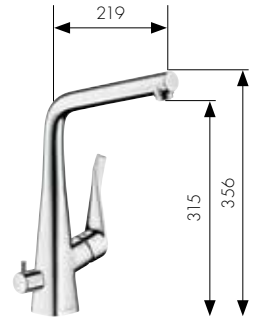

Single lever kitchen mixer with swivel spout with shut-off valve
Ref. 14888000