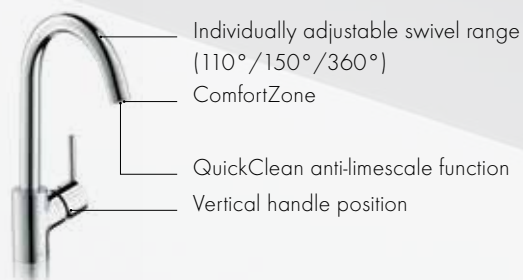

Hansgrohe **Talis® S² Variarc / Talis® S**

Form and functionality enter into an aesthetic symbiosis. Hansgrohe Talis is slender, stylish and fitted with a simple lever handle. The high swivel spout with ComfortZone leaves a pleasant amount of space between the mixer and sink and offers greater freedom of movement when filling tall vessels.