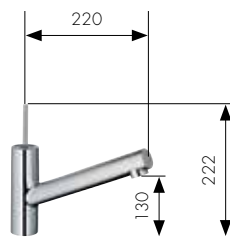

Single lever kitchen mixer
with cylindric handle
Ref. 10801000