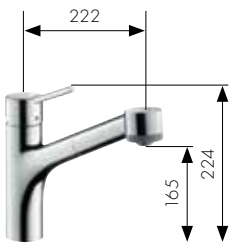

Hansgrohe **Talis®S**

Kitchen shut-off valve

Single lever kitchen mixer with pull-out spray
Ref. 32841, -000, -800
for open water heaters
Ref. 32842000