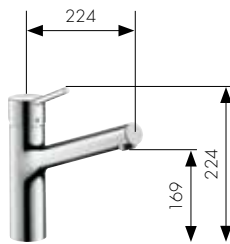

Single lever kitchen mixer
Ref. 32851, -000, -800
for open water heaters
Ref. 32852000