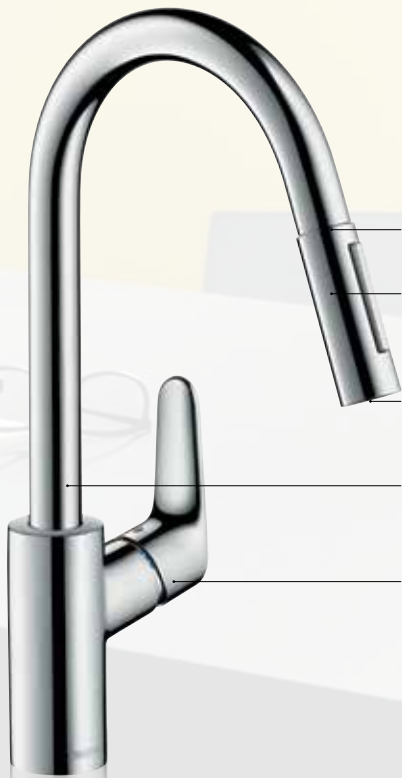

The head is just as important as the stomach. Hansgrohe Focus is the timeless mixer line with élan. And intelligence: the Focus range comprises user-friendly basic versions as well as tall spouts and ones that swivel by up to 360° – and now it has something completely new: a pull-out spray! Mixers that will delight you for many years to come. The mixers are available in chrome and stainless steel to harmonise with the colours of ovens, refrigerators, extractor hoods and handles.

Swivel the spout by 150° - for
greater freedom in the kitchen

Vertical handle position

Hansgrohe **Focus**[®]

Pull-out spray (pulls out by up to 50 cm) with two spray types (normal/shower spray) for greater flexibility and freedom of movement

MagFit magnetic holder - for easy attachment of the shower to the mixer body after use

Water spray - ideal for thoroughly rinsing large and small items

MagFit magnetic holder

Pull-out spray (pulls out by up to 50 cm) with two spray types (normal/shower spray)