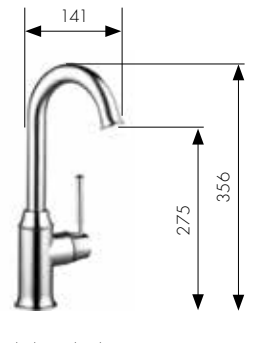

Hansgrohe **PuraVida®**

2-hole electronic kitchen mixer
Ref. 15805, -000, -800

2-hole Single lever kitchen mixer
Ref. 15812, -000, -800

Hansgrohe **Talis® Classic**

Single lever kitchen mixer with pull-out spray
Ref. 14863000
Ref. 14864000