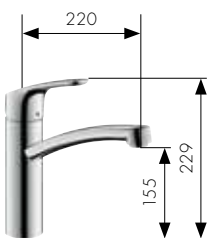

Hansgrohe **Focus®E**

Hansgrohe **Focus®S**

Single lever kitchen mixer
Ref. 31806, -000, -800
for open water heaters
Ref. 31804000