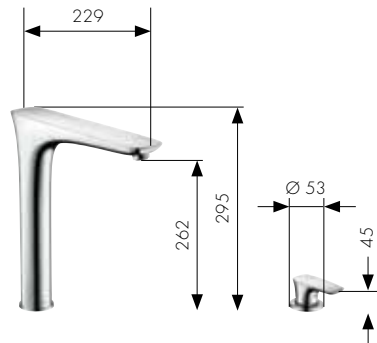

2-hole Single lever kitchen mixer
Ref. 15812, -000, -800