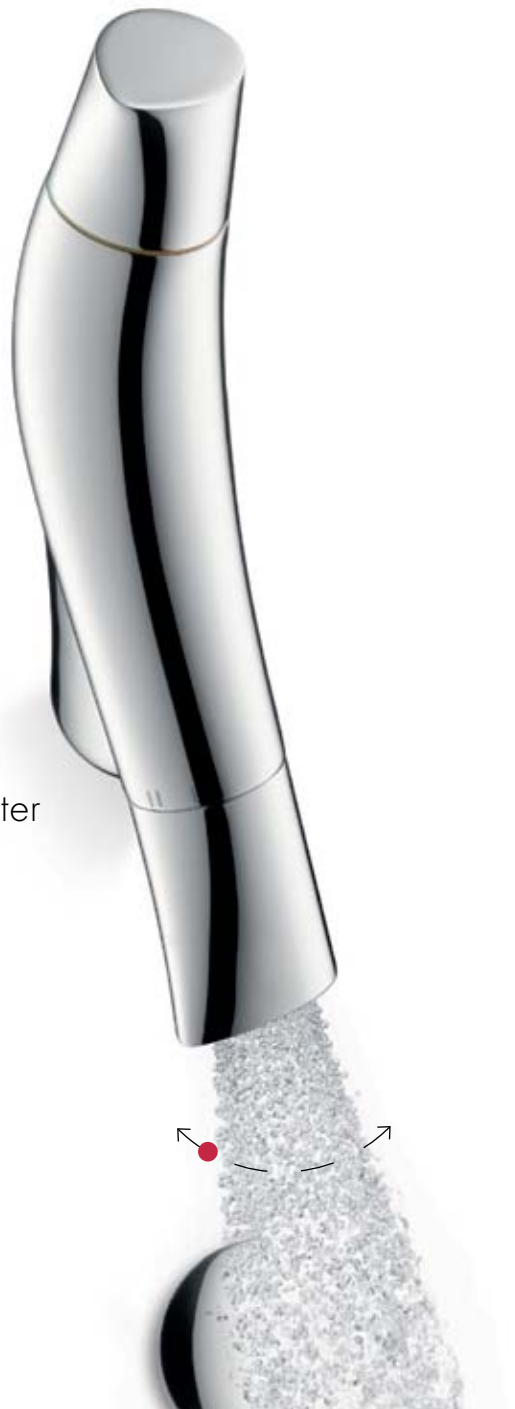

▶▶ Booster
5 l/min