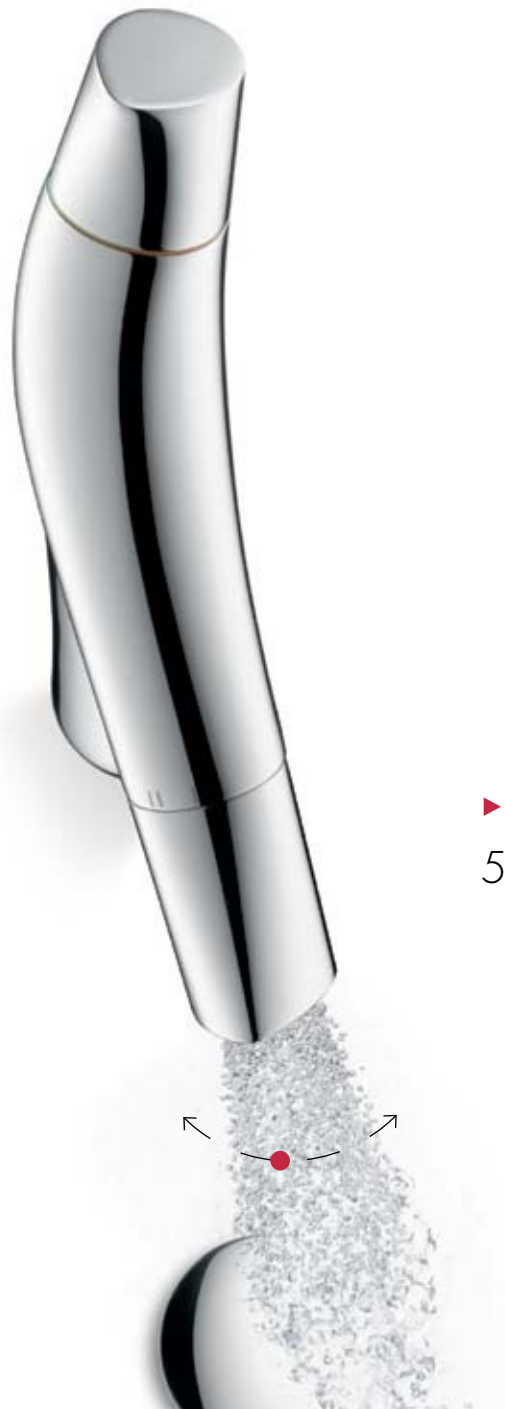

▶ Normal
3.5 l/min