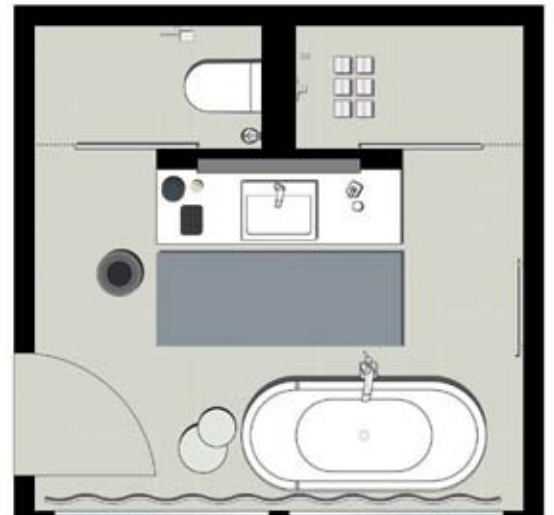

▲ **10.5 m²**

The room appears open yet is sensibly partitioned: this effect is created by the clearly structured room layout and the separation of the shower and toilet from the rest of the bathroom. The 10.5 m² also provide enough room for the free-standing bath tub and a wash basin console, which offers a great deal of storage space.