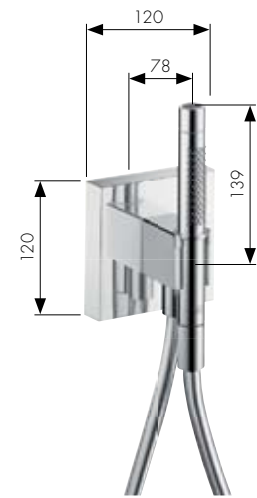

5 2-hole rim-mounted thermostatic bath mixer
Product no. 12422000
Basic set for 2-hole rim-mounted thermostatic bath mixer (not shown)
Product no. 13550180

Axor Starck Organic shower

1

2

3

Axor Starck Organic thermostat/valve