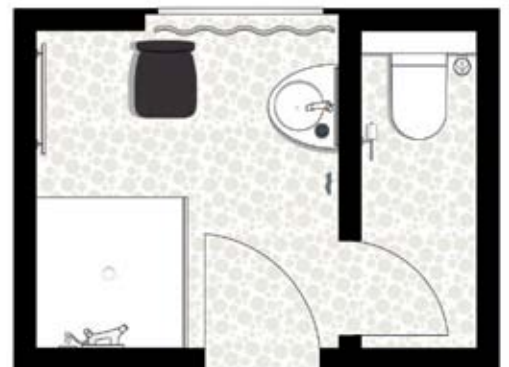

The sensual bathroom:
emotional and atmospheric

▲ Soft materials, indirect light and structured fabric wallpaper with a floral pattern create an atmospheric and natural atmosphere. The space-saving, wall-mounted wash basin Starck 2 from Duravit (fig. above) or an oval concealed basin (fig. below) integrate into the room perfectly.

▲ **6 m²**

This 6 m² floor plan illustrates how you can save space yet still create a cosy bathroom environment: the focal point of the bathroom is the wash basin in front of the window behind which the toilet area is located. Despite the smaller space, there is also a floor-level shower with a drying area.