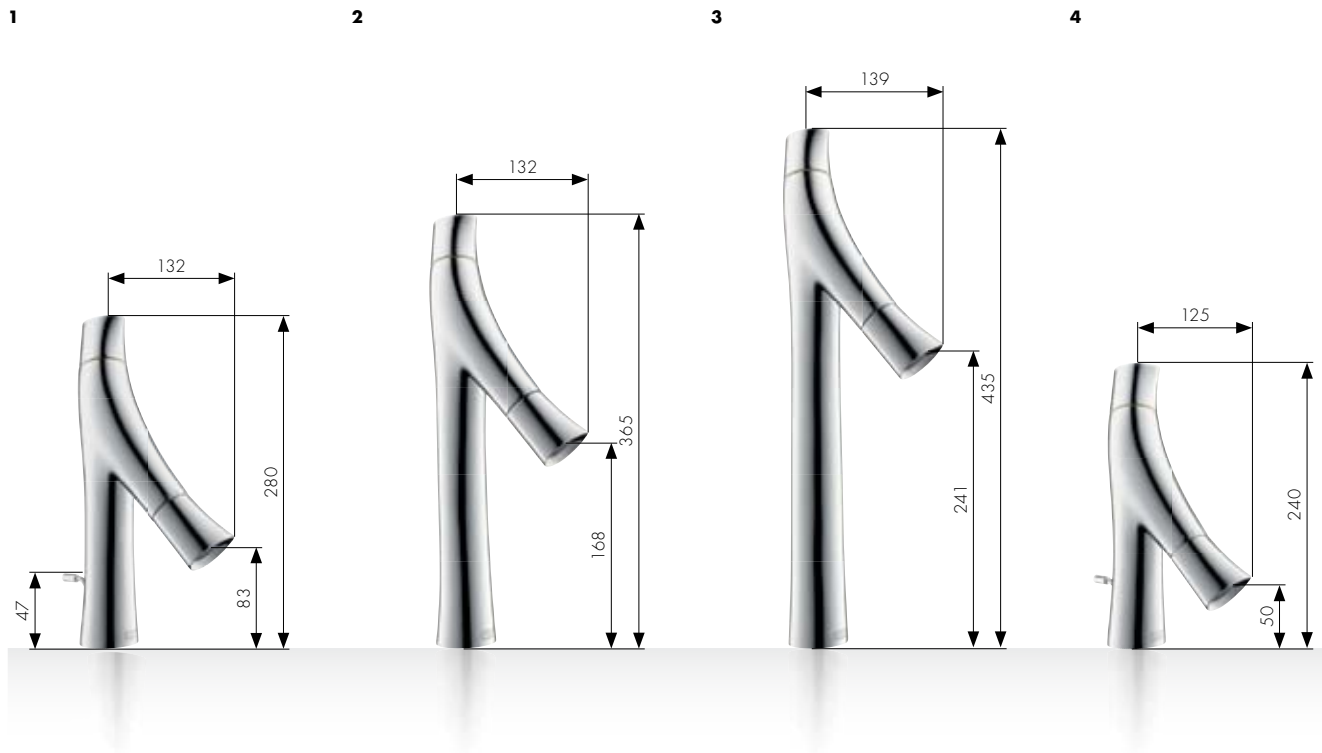

Axor Starck Organic **bidet**