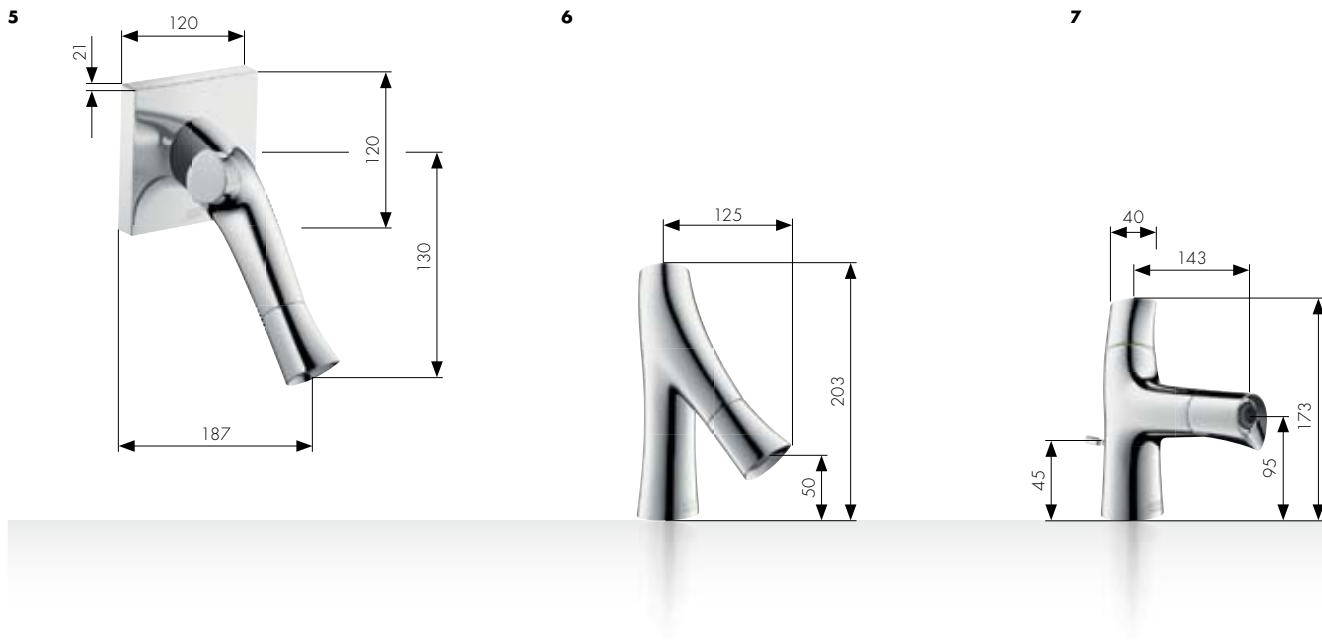

Basin

- **1** Twin-handle basin mixer 280
  Product no. 12010000
  Twin-handle basin mixer 280
  without pull rod (not shown)
  Product no. 12011000
- **2** Twin-handle basin mixer 365
  without pull rod, for wash bowls
  Product no. 12012000
- **3** Twin-handle basin mixer 435
  without pull rod, for wash bowls
  Product no. 12013000

Bidet

- **4** Twin-handle basin mixer 240
  for small basins
  Product no. 12014000
- **5** Twin-handle basin mixer,
  for wall mounting
  Product no. 12015000
  Basic set (not shown)
  Product no. 10902180
- **6** Pillar Tap
  Product no. 12110000
- **7** Twin-handle bidet mixer
  Product no. 12210000