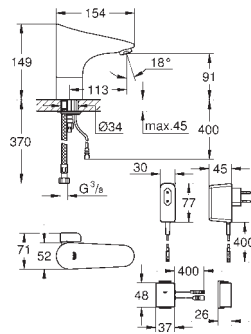

GROHE BLUETOOTH MONITORING

Ref. No.	EAN code	Colour	Retail Guide Price (£)
36 411 000	4005176320552	chrome	647.45

Europlus E Bluetooth

Infra-red electronic basin tap 1/2" with mixing device

with infrared sensor and Bluetooth module for bi-directional communication for monitoring, configuration and service purpose
with plug transformer 100-240 V AC, 50-60 Hz, 6.75 V DC
rapid installation system

mixing device with adjustable hot water limiter

GROHE StarLight finish

GROHE EcoJoy mousseur 5.7 l/min

with integrated solenoid valve

integrated non-return valves

and dirt strainers

with Bluetooth 4.0* for wireless data communication

for Apple** and Android devices

Bluetooth range (max. 10 m) varies depending on materials used and walls

between transmitter and receiver

monitoring

password protected app detects up to 10 products at a time

auto flush cycles and timing last auto flush

usage per day over 30 days

thermal disinfection cycles and timings last disinfection

configuration

detection range and shut off delay

auto flush

thermal disinfection

cleaning mode

2 on/off timers

identification by name

service

send and save 3 profiles

reset to factory or user settings

hard and software version

CE approved

noise classification 1 in accordance

with DIN4109

type of protection faucet IP 59K

requires additional power supply 36 338 000

System requirements: Apple

iPhone 5/6, iPad 2/3/4/Air/Air 2, iPad mini/2/3

Apple operating system: iOS 8.0 and above (32/64 bit)

System requirements Android

min 4" display with OS Version 4.3 – 5.x

Mobile devices and GROHE IR Remote App*** are not included in delivery and have to be ordered separately via an authorised Apple store/store/iTunes or Google Play store.

* The Bluetooth word mark and logos are registered trademarks owned by Bluetooth SIG, Inc. and any use of such marks by Grohe AG is under license. Other trademarks and trade names are those of their respective owners.

** Apple, the Apple logo, iPod, iPod Touch, iPhone and iTunes are trademarks of Apple Inc., registered in the U.S. and other countries. Apple is not responsible for the function of this device or its compliance with safety and regulatory standards.

*** Available for free via iTunes app or Google Play store.