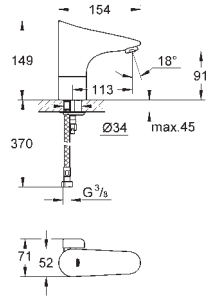

GROHE EUROPLUS E

Ref. No. EAN code Colour Retail Guide Price (£)

36 207 001 4005176929373 chrome 609.98

**Europlus E
Infra-red electronic basin mixer 1/2" with mixing device and adjustable temperature limiter**

with infrared sensor for bi-directional communication for monitoring, configuration and servicing
6V lithium-battery, type CR-P2
battery lifetime approx. 7 years (150 actuations a day)
GROHE EcoJoy mousseur 5.7 l/min
non-return valve
dirt strainers
solenoid valve
rapid installation system
multistage battery status display
7 pre-set programs
auto flush
thermal disinfection
cleaning mode
additional functions and precise settings by remote control 36 407
CE approved
noise classification 1 in accordance with DIN4109
type of protection faucet IP 59K

36 208 001 4005176929380 chrome 573.31
ditto, without mixing device

36 387 000 4005176983207 chrome 780.64