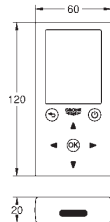

Remote control for all GROHE infra-red products
functions for single eye infra-red electronics
as of 06/2015
monitoring
auto flush cycles
solenoid cycles
thermal disinfection cycles
total running time or number of flushes
configuration
detection range
shut-off delay
auto flush
thermal disinfection
cleaning mode
service
send and save profile
battery status
reset to factory or user settings
hard and software version
3 x 1.5 V DC (AAA) battery supply

36 210 000 4005176207112 chrome 48.21