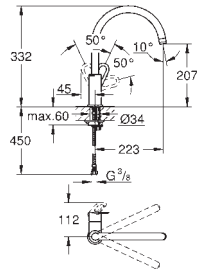

GROHE BAULOOP

Ref. No.	EAN code	Colour	Retail Guide Price (£)

31 368 000	4005176934483	chrome	92.00

BauLoop
Sink mixer 1/2"
monobloc installation
GROHE StarLight finish
GROHE Longlife 28 mm ceramic cartridge
mousseur
swivel tubular spout
swivel area 360°
metal lever
flexible connection hoses
rapid installation system