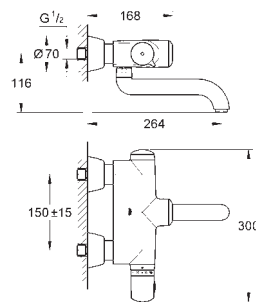

**Europlus E
Infrared electronic wash basin thermostat, 1/2"**

with infrared sensor for bi-directional communication for monitoring, configuration and servicing
wall mounted
6V lithium-battery, type CR-P2
battery lifetime approx. 7 years (150 actuations a day)
3 modes to start mixer: hand-hand, hand-body or body-body reflection
temperature scale handle with safety stop
between 35°C and 45°C
laminar flow straightener 9 l/min.
non-return valve
dirt strainers
swivel cast spout
192 mm
projection 264 mm
swivel range stop at 130°, lockable
multistage battery status display
7 pre-set programs
auto flush
thermal disinfection
cleaning mode
additional functions and precise settings by remote control 36 407
CE approved
noise classification 1 in accordance with DIN4109
type of protection IP 69K (planned)

36 240 001 4005176929427 chrome 1,043.42
ditto, swivel cast spout 160 mm, projection 232 mm