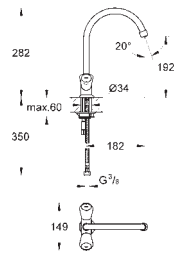

GROHE COSTA

Ref. No.	EAN code	Colour	Retail Guide Price (£)

31 819 001	4005176843471	chrome	106.47

Costa S
Sink mixer 1/2"
metal handles
heat-insulated
screwable
GROHE StarLight finish
Carbodur headparts
mousseur
swivel tubular spout
swivel area 360°
flexible connection hoses