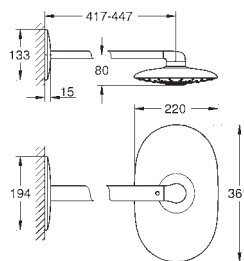

Rainshower System SmartControl 360 MONO Shower system with thermostat for wall mounting

consisting of:

horizontal 500 mm shower arm
exposed SmartControl thermostat
allows change between:

head shower Rainshower 360 MONO
GROHE PureRain/GROHE Rain O² spray*
hand shower Power&Soul 115 (27 671 000)
hand shower wall holder (27 055 000)
Silverflex shower hose 1750 mm (28 388 000)
minimum flow rate 10 l/min.

GROHE DreamSpray perfect spray pattern

GROHE StarLight chrome finish

GROHE CoolTouch prevents scalding on hot surfaces

GROHE TurboStat compact cartridge

with wax thermoelement

GROHE EcoJoy technology for less water
and perfect flow

GROHE SafeStop safety button at 38°C

SmartControl push for ON-OFF, turn for volume adjustment from EcoJoy to Full
Flow

GROHE EasyReach shower tray
made of security glass

SpeedClean anti-limescale system

Inner WaterGuide for a longer life

Twistfree preventing the hose from twisting

* to be decided during initial installation; factory default setting: GROHE PureRain

NEW