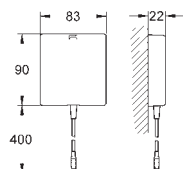

Switch mode power supply
for one eye infra-red wash basin mixer
switch mode power supply with operating voltage
100-230 V AC, 50 - 60 Hz
for concealed socket with cover and strain relief