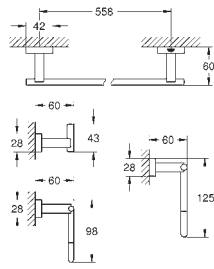

GROHE ESSENTIALS CUBE

Ref. No.	EAN code	Colour	Retail Guide Price (£)
40 778 001	4005176328657	chrome	151.63

Essentials Cube
4-in-1 Master bathroom accessories set
material: metal
consisting of:
robe hook (40 511 001)
towel ring (40 510 001)
toilet paper holder (40 507 001)
towel rail, 558 mm (40 509 001)
concealed fastening
GROHE StarLight chrome finish