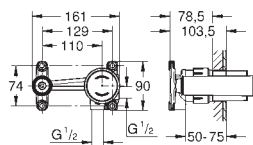

GROHE EURODISC JOY

BATH FITTINGS
THERMOSTATS
CONCEALED SOLUTIONS
SHOWERS
KITCHEN FITTINGS
COMMERCIAL FITTINGS
SHOWER TOILET
INSTALLATION SYSTEMS
FLUSHING SYSTEMS
ACTUATIONS
CONNECTION AND SECURITY TECHNOLOGY
SPARE PARTS AND ACCESSORIES

Ref. No. EAN code Colour Retail Guide Price (£)

23 429 000 4005176993695 256.98

Eurocube Joy
Single-lever mixer 1/2", concealed body
for 2 hole basin mixer
without finishing trim set
GROHE FeatherControl Joystick cartridge
wall installation
installation device

24 036 000 4005176993701 **chrome** 237.49
24 036 LS0 4005176993718 **moon white** 297.49