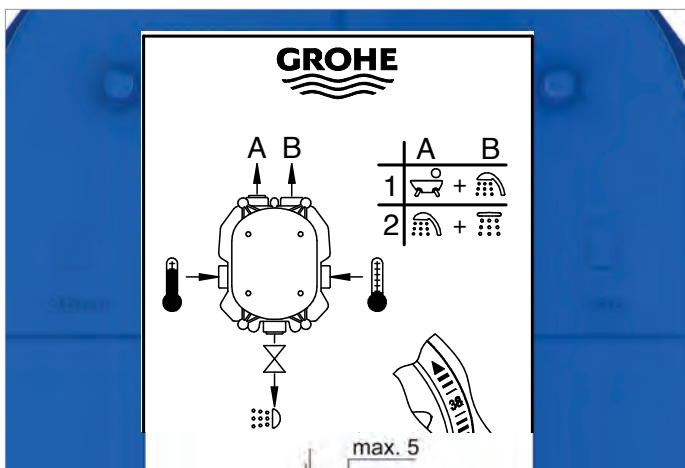

Ultra-flat design for universal installation. With a fitting depth of just 70 mm, GROHE Rapido fits into any wall, not something that can be said of all our competitors' products. Whether a new build or a refurbishment, wet conditions or with dry cladding, GROHE Rapido provides the perfect solution for every scenario.

Installed quickly and safely. Fitting box, mixer body and mixing cartridge form a compact unit. Assembly and 100% testing in the factory ensure a lifetime of trouble-free operation with no leaks.