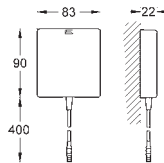

36 338 000	4005176896743		86.55

Switch mode power supply

for one eye infra-red wash basin mixer
switch mode power supply with operating voltage
100-230 V AC, 50 - 60 Hz
for concealed socket with cover and strain relief