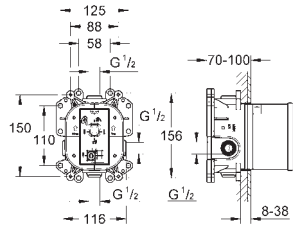

GROHE RAPIDO E

Ref. No. EAN code Colour Retail Guide Price (£)

35 501 000 4005176833847 89.43

GROHE Rapido E
Universal Single-lever mixer
for concealed installation
without finishing trim set
GROHE SilkMove 46 mm ceramic cartridge
adjustable flow rate limiter