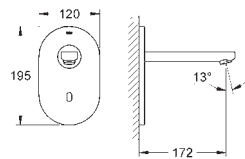

GROHE BLUETOOTH MONITORING

Ref. No.	EAN code	Colour	Retail Guide Price (£)
36 410 000	4005176320545	chrome	547.18

Eurosmart Cosmopolitan E Bluetooth Infra-red electronic basin tap

with infrared sensor and Bluetooth module for bi-directional communication for monitoring, configuration and service purpose
with transformer 100-240 V AC, 50-60 Hz, 6.75 V DC
set for final installation for concealed fitting box

36 336 000/36 337 000

GROHE StarLight finish

GROHE EcoJoy technology for less water and perfect flow
laminar flow straightener 9 l/min.

chrome escutcheon and spout
projection 172 mm

with Bluetooth 4.0* for wireless data communication

for Apple** and Android devices

Bluetooth range (max. 10 m) varies depending on materials used and walls

between transmitter and receiver

monitoring

password protected app detects up to 10 products at a time

auto flush cycles and timing last auto flush

usage per day over 30 days

thermal disinfection cycles and timings last disinfection

configuration

detection range and shut off delay

auto flush

thermal disinfection

cleaning mode

2 on/off timers

identification by name

service

send and save 3 profiles

reset to factory or user settings

hard and software version

CE approved

noise classification 1 in accordance

with DIN4109

System requirements: Apple

iPhone 5/6, iPad 2/3/4/Air/Air 2, iPad mini/2/3

Apple operating system: iOS 8.0 and above (32/64 bit)

System requirements Android

min 4" display with OS Version 4.3 – 5.x

Mobile devices and GROHE IR Remote App*** are not included in delivery and have to be ordered separately via an authorised Apple store/store/iTunes or Google Play store.

* The Bluetooth word mark and logos are registered trademarks owned by Bluetooth SIG, Inc. and any use of such marks by Grohe AG is under license. Other trademarks and trade names are those of their respective owners.

** Apple, the Apple logo, iPod, iPod Touch, iPhone and iTunes are trademarks of Apple Inc., registered in the U.S. and other countries. Apple is not responsible for the function of this device or its compliance with safety and regulatory standards.

*** Available for free via iTunes app or Google Play store.