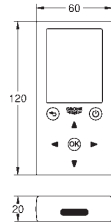

GROHE BLUETOOTH MONITORING

Ref. No.	EAN code	Colour	Retail Guide Price (£)
36 407 000	4005176318801		237.68

Remote control for all GROHE infra-red products
functions for single eye infra-red electronics
as of 06/2015

monitoring
auto flush cycles
solenoid cycles
thermal disinfection cycles
total running time or number of flushes
configuration
detection range
shut-off delay
auto flush
thermal disinfection
cleaning mode
service
send and save profile
battery status
reset to factory or user settings
hard and software version
3 x 1.5 V DC (AAA) battery supply