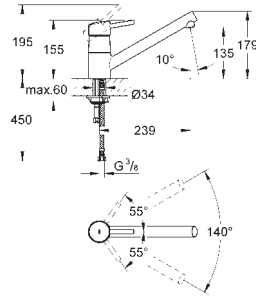

GROHE CONCETTO

Ref. No.	EAN code	Colour	Retail Guide Price (£)
32 659 001	4005176886713	chrome	151.05
32 659 DC1	4005176890772	supersteel	200.08

Concetto
Sink mixer 1/2"
low spout
monobloc installation
GROHE StarLight finish
GROHE SilkMove 35 mm ceramic cartridge
mousseur
adjustable flow rate limiter
swivel cast spout
swivel area 140°
flexible connection hoses
rapid installation system

BATH FITTINGS

THERMOSTATS

CONCEALED SOLUTIONS

SHOWERS

KITCHEN FITTINGS

COMMERCIAL FITTINGS

SHOWER TOILET

INSTALLATION SYSTEMS

FLUSHING SYSTEMS

ACTUATIONS

CONNECTION AND SECURITY TECHNOLOGY

SPARE PARTS AND ACCESSORIES