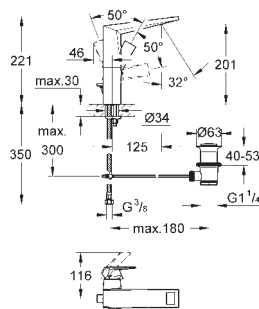

23 109 000 4005176898754 chrome 562.39

Allure Brilliant Single-lever basin mixer 1/2" L-Size
monobloc installation
28 mm ceramic cartridge with **GROHE SilkMove** temperature limiter
GROHE StarLight chrome finish
GROHE EcoJoy 5.0 l/min. flow limiter
GROHE QuickFix installation system
spout with integrated mousseur
pop-up waste set 1 1/4"
flexible connection hoses

23 112 000 4005176898778 chrome 562.39
Ditto, smooth body