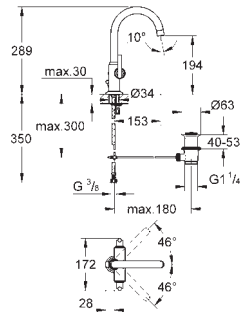

Ref. No. EAN code Colour Retail Guide Price (£)

21 022 000 4005176235993 chrome 429.76

Atrio Basin mixer, 1/2" L-Size
ceramic headparts 1/2", 90°
GROHE StarLight chrome finish
rapid installation system
swivel tubular spout with mousseur and stop limiter
pop-up waste set 1 1/4"
flexible connection hoses
with Jota handle