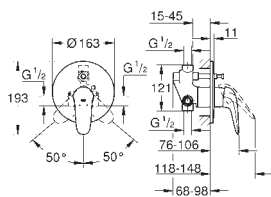

Eurostyle
Single-lever bath/shower mixer 1/2"
wall installation
GROHE SilkMove 46 mm ceramic cartridge
GROHE StarLight chrome finish
GROHE QuickFix covered fixing
consisting of:
set for final installation
(19 506 003)
with concealed body
adjustable flow rate limiter
automatic diverter: bath/shower
solid metal lever
optional temperature limiter (46 308 000)
metal wall escutcheons