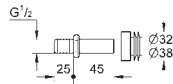

GROHE URINAL FLUSH VALVES

Ref. No.	EAN code	Colour	Retail Guide Price (£)

37 396 000	4005176907968	chrome	101.65

Press urinal flush valve
1/2"
brass
GROHE StarLight chrome finish
with wall escutcheon

37 044 000	4005176160776		15.26

Urinal inlet connector, 1/2"