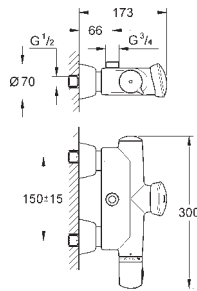

Eurodisc SE
Self-closing shower thermostat , 1/2"

6V lithium-battery, type CR-P2
GROHE StarLight chrome finish
GROHE TurboStat compact cartridge
with wax thermoelement
temperature scale handle with safety stop
between 35°C and 45°C
non-return valve, dirt strainers, top outlet 3/4"
start-stop function
self-closing electronic
external access to flow time adjustment
activation of permanent run for thermal
disinfection for 3.5 min
CE approved

36 247 000 4005176252655 chrome 641.97