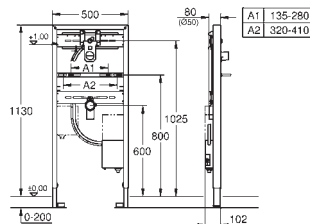

38 748 001 4005176863387 422.62

Rapid SL for basin
with Roughing-in Set for infra-red electronic
Europlus E 36 042 000, Essence E 36 252 000 and Allure E 36 235 000
1.13 m installation height
for on-the-wall installations or studded walls
powder coated steel frame
self-supporting
for dry-cladding, completely pre-assembled
for single or series installation
quick adjustment, lockable
fixing material
wash basin fixing bolts with fixing device for ceramic
variable distance of fixing bolts
PE-outlet bend 50 mm dia
seal Ø 32 mm
CE approved
for installation with pre-mixed or cold water
without front wall brackets
38 558 00M (pair)