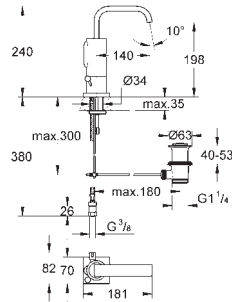

36 234 000 4005176870231 chrome 875.57

Allure E
Infra-red electronic basin mixer 1/2" with mixing device, adjustable temperature limiter and waste set

monobloc installation
6V lithium-battery, type CR-P2
GROHE StarLight chrome finish
GROHE EcoJoy 6.0 l/min. flow limiter
integrated mousseur
solenoid valve integrated in housing
flexible connection hoses
dirt strainers
rapid installation system
multistage battery status display
automatically stops after 60 sec.
(factory set)
additional functions and precise settings by remote control 36 407
automatic flushing after 1 or 3 days
without use
CE approved
type of protection faucet IP 59K