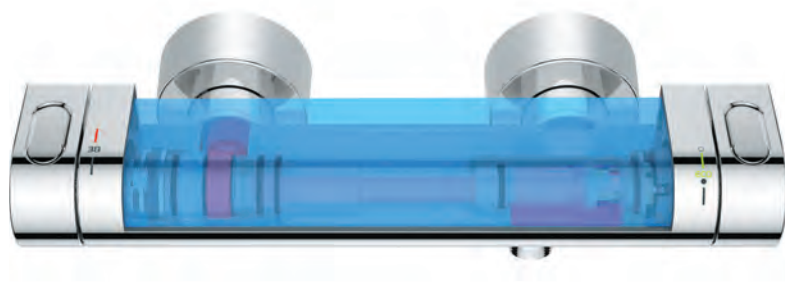

Safety surround = 100% GROHE CoolTouch® No risk of scalding

Safety housing with water cooling