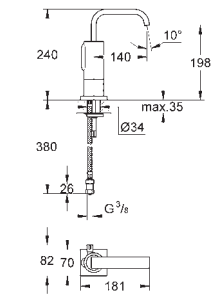

INSTALLATION SYSTEMS

FLUSHING SYSTEMS

ACTUATIONS

CONNECTION AND SECURITY TECHNOLOGY

SPARE PARTS AND ACCESSORIES

GROHE ALLURE E

Ref. No. EAN code Colour Retail Guide Price (£)

36 098 000 4005176870217 chrome 802.45