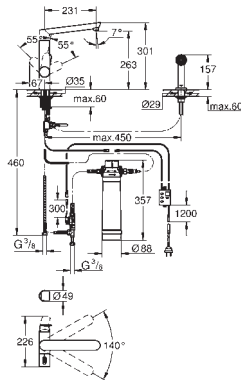

GROHE Blue K7 Pure Starter kit

consisting of:
GROHE Blue K7 single-lever sink mixer with filter function and **SpeedClean** side spray
two hole installation
separate handle for filtered water
headpart 1/2"

GROHE StarLight finish
GROHE SilkMove 35 mm ceramic cartridge
adjustable flow rate limiter
swivel cast spout
swivel area 140°
separate inner water ways for filtered and non-filtered water
flexible connection hoses
type of protection IP 21
main switching power supply 100 - 240 V AC
50/60 Hz with safety extra-low voltage (SELV)
6 V DC to filter change display unit

GROHE Blue size S filter, filter head with flexible adjustment
this product contains built-in LED lamps, which cannot be changed: energy efficiency class: A+
min. recommended pressure 2.0 bar

31 301 001	4005176987922	chrome	540.65
31 301 DC1	4005176987939	supersteel	591.77