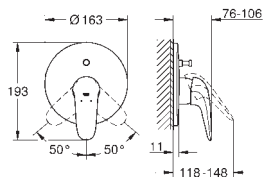

Ref. No.	EAN code	Colour	Retail Guide Price (£)
29 099 003	4005176365300	chrome	106.67
29 099 LS3	4005176365317	moon white	138.67

Eurostyle
Single-lever bath/shower mixer trim
set for final installation for
35 501 000
33 961 000
33 963 000
without concealed body
solid metal lever
GROHE StarLight chrome finish
GROHE QuickFix covered fixing
automatic diverter: bath/shower
escutcheon- and shaft-sealing
metal wall escutcheons

35 501 000	4005176833847		89.43
GROHE Rapido E Universal single-lever mixer for concealed installation			

23 730 003	4005176365324	chrome	128.75