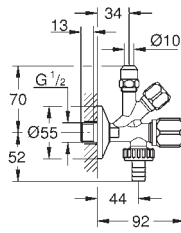

GROHE WAS VALVES

Ref. No.	EAN code	Colour	Retail Guide Price (£)

NEW