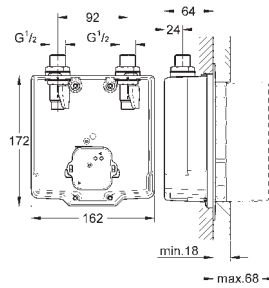

GROHE EUROSMART COSMOPOLITAN E

Ref. No. EAN code Colour Retail Guide Price (£)

36 339 000 4005176896842

162.24

**Eurosmart Cosmopolitan E
Concealed mounting box
with mixture**
wall installation
suitable for IR-sets for final installation
2 stop valves
housing with mixing device
non-return valve
connection housing for power supply
suitable for
36 315 000, 36 412 000, 36 376 000