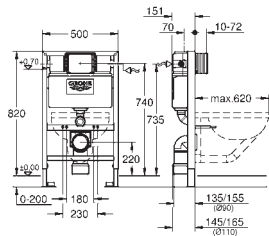

angle valve and push fit flexible hose union

without front wall brackets

38 558 00M (pair)

without wall plate/actuation

GROHE EcoJoy technology for less water

and perfect flow

38 526 000	4005176291050		337.03
------------	---------------	--	--------