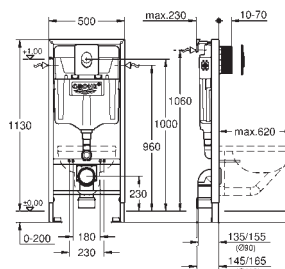

Rapid SL 3 in 1 set for WC flushing cistern GD 2 with small maintenance access

1.13 m installation height
for on-the-wall installations or studded walls
powder coated steel frame, self-supporting
for dry-cladding, completely pre-assembled
with fixed connections, for single or series installation
quick adjustment, lockable
fixing material, TÜV approved, 2 WC fixing bolts
fixing device for ceramic
distance of fixing bolts 180/230 mm
outlet bend Ø 90 mm
depth adjustable
reducer Ø 90/110 mm
inlet and outlet connecting set
adjustment ex factory 6 l and 3 l
pneumatic discharge valve offering 3 modes of
operation: dual flush or start/stop or single flush
water supply from left/right or back
insulated against condensation
1/2" water supply connection including integrated
angle valve and push fit flexible hose union
no tools required for the installation
of the inspection shaft incl. protection
during construction phase
for vertical or horizontal use
accessories for on-the-wall installation
including wall plate Skate Air
for dual flush or start & stop actuation
for vertical installation, 156 x 197 mm
chrome, made of ABS
GROHE StarLight chrome finish