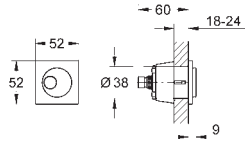

Square push button actuation 52 mm with Eco button
in combination with bath furniture or
removable claddings for cistern
inspection
for combination with flushing cistern 39 055 000
for walls 18 -24 mm thickness
GROHE StarLight chrome finish