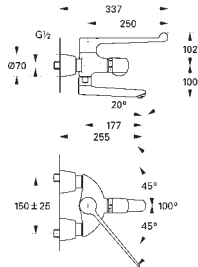

GROHE GROHTHERM ERGOMIX

Ref. No.	EAN code	Colour	Retail Guide Price (£)
34 020 000	4005176201295	chrome	875.56

**Grotherm Ergomix
Thermostat basin mixer 1/2"**
for elbow lever action
wall mounted
metal lever 250 mm
swivel area 100°
metal stop
ceramic headpart 1/2"
wax thermoelement
temperature scale handle
with pre-adjustable
safety stop between 35°C and 45°C
arrangement to make the thermal
disinfection easier
swivel cast spout
laminar flow straightener 9 l/min.
lockable stop ring
built-in non return valves
dirt strainers
projection 255 mm
covered S-unions
lockable
GROHE StarLight chrome finish

34 021 000	4005176201301	chrome	862.16