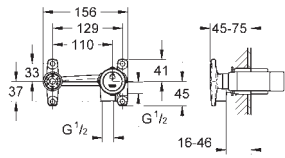

GROHE ATRIO

Ref. No. EAN code Colour Retail Guide Price (£)

32 635 000 4005176845949 222.01
Single-lever mixer 1/2", concealed body
for 2 hole basin mixer
wall installation
without finishing trim set
GROHE SilkMove 35 mm ceramic cartridge
installation depth 45 to 75 mm
DR-brass
installation device