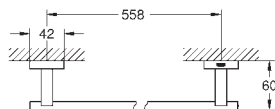

Essentials Cube Towel rail
material: metal
558 mm
concealed fastening
GROHE StarLight chrome finish

40 512 001	4005176324451	chrome	235.88