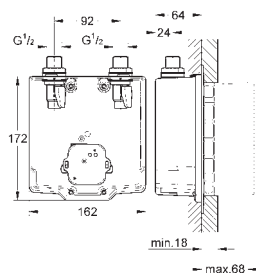

Eurosmart Cosmopolitan E Concealed mounting box with mixture

wall installation

suitable for IR-sets for final installation

2 stop valves

housing with mixing device

non-return valve

connection housing for power supply

suitable for

36 315 000, 36 412 000, 36 376 000