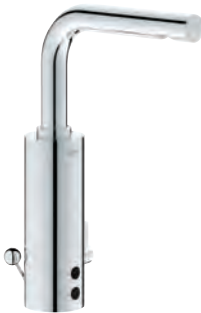

Ref. No. EAN code Colour Retail Guide Price (£)

36 088 000 4005176869921 chrome 660.27

Essence E
Infra-red electronic basin mixer 1/2" with mixing device and adjustable temperature limiter

monobloc installation
with plug transformer 230 V, 50 Hz, 3,2 VA
GROHE StarLight chrome finish
GROHE EcoJoy 5.0 l/min. flow limiter
integrated mousseur
solenoid valve integrated in housing
flexible connection hoses
dirt strainers
rapid installation system
automatically stops after 60 sec. (factory set)
additional functions and precise settings by remote control 36 407
automatic flushing after 1 or 3 days without use
thermal disinfection for 3,5 or 11 min
CE approved
type of protection faucet IP 59K
requires additional power supply 36 338 000