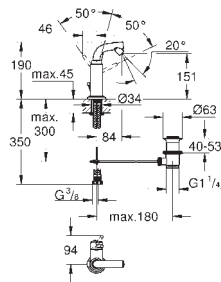

32 108 001 4005176849435 376.26
Atrio Bidet mixer 1/2" M-Size
 monobloc installation
 28 mm ceramic cartridge
 with GROHE SilkMove
GROHE StarLight chrome finish
 rapid installation system
 tubular C-spout with ball-joint mousseur
 pop-up waste set 1 1/4"
 flexible connection hoses