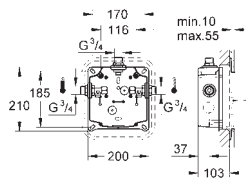

Eurodisc SE
Concealed mounting box 1/2"

wall installation
suitable for final installation set
36 247 000
2 stop valves

36 210 000 4005176207112 chrome 48.21