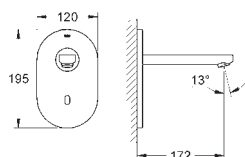

Euroeco Cosmopolitan E
Infra-red electronic wall basin tap without mixing device
with infrared sensor for bi-directional communication for monitoring, configuration and servicing for cold or premixed water
with transformer 100-230 V AC, 50-60 Hz, 6 V DC
chrome escutcheon
chrome spout
projection 172 mm
7 pre-set programs
auto flush
thermal disinfection
cleaning mode
additional functions and precise settings by remote control 36 407
set for final installation for concealed fitting box
36 336 000/36 337 000
CE approved
noise classification 1 in accordance with DIN4109

36 337 000	4005176896736		111.73