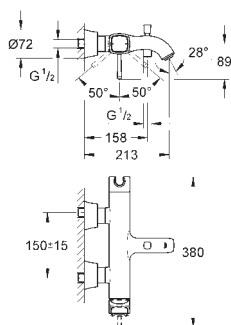

GROHE GRANDERA

Ref. No.	EAN code	Colour	Retail Guide Price (£)

23 317 000	4005176930799	chrome	411.85
23 317 IGO	4005176930805	chrome/gold	537.71

Grandera
Single-lever bath/shower mixer 1/2"
wall mounted
GROHE SilkMove 46 mm ceramic cartridge
GROHE StarLight chrome finish
adjustable flow rate limiter
integrated hand shower holder
automatic diverter: bath/shower
mousseur
integrated non-return valve
in the shower outlet 1/2"
covered S-unions
protected against backflow