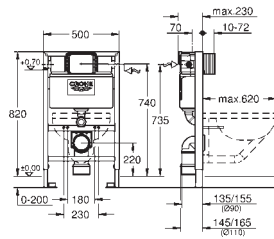

GROHE RAPID SL FOR WC

Ref. No.	EAN code	Colour	Retail Guide Price (£)
38 948 000	4005176911224		330.42

**Rapid SL 2-in-1 set for WC
with flushing cistern 6 - 9 l
0.82 m installation height**

for on-the-wall installations or studded walls
powder coated steel frame, self-supporting
for dry-cladding, completely pre-assembled
with fixed connections
for single or series installation
quick adjustment, lockable
fixing material, TÜV approved
2 WC fixing bolts, fixing device for ceramic
distance of fixing bolts 180/230 mm
outlet bend Ø 90 mm
depth adjustable
reducer Ø 90/110 mm
inlet and outlet connecting set
pneumatic discharge valve offering 3 modes of
operation: dual flush or start/stop or single flush

front actuation

water supply from left/right or back
low noise (group I acc. to
German Noise Specification)
insulated against condensation
1/2" water supply connection including integrated
angle valve and push fit flexible hose union
protecting block

with wall brackets for on-the-wall installations

GROHE EcoJoy technology for less water
and perfect flow