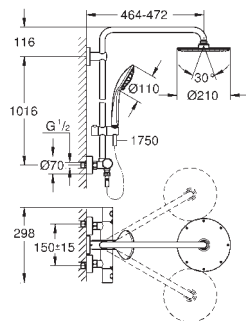

Euphoria XXL System 210
Shower system with thermostat for wall mounting
horizontal swivable 450 mm projection shower arm
exposed thermostatic shower
with Aquadimmer function
allows change between:
metal head shower Rainshower Cosmopolitan 210 (28 368 000)
Rain spray pattern
with ball joint
rotation angle $\pm 15^\circ$
hand shower Euphoria 110 Massage
(27 221 000)
adjustable height via gliding element
Silverflex shower hose 1750 mm (28 388 000)
GROHE TurboStat compact cartridge
with wax thermoelement
GROHE DreamSpray perfect spray pattern
GROHE StarLight chrome finish
SpeedClean anti-limescale system
Inner WaterGuide for a longer life
Twistfree preventing the hose from twisting
GROHE MetalGrip ergonomically shaped metal handles
minimum flow rate 7 l/min.