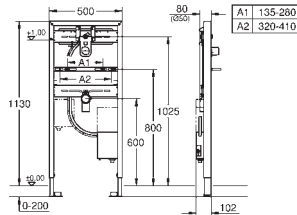

GROHE ESSENCE E

Ref. No. EAN code Colour Retail Guide Price (£)

38 748 001 4005176863387 422.62

Rapid SL for basin
with Roughing-in Set for infra-red electronic
Europlus E 36 042 000, Essence E 36 252 000
and Allure E 36 235 000
1.13 m installation height
for on-the-wall installations or studed walls
powder coated steel frame, self-supporting
for dry-cladding, completely pre-assembled
for single or series installation
quick adjustment, lockable
fixing material
wash basin fixing bolts with
fixing device for ceramic
variable distance of fixing bolts
PE-outlet bend 50 mm dia
seal Ø 32 mm
CE approved
for installation with pre-mixed or cold water
without front wall brackets 38 558 00M (pair)

36 407 000 4005176318801 237.68