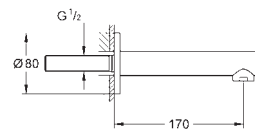

13 280 001	4005176888687	chrome	89.16

Concetto
Bath spout
wall or deck mounted
GROHE StarLight chrome finish
mousseur
male thread 1/2"