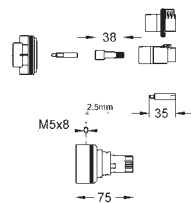

47 780 000	4005176836541		131.06

Extension set 27.5 mm
for Rapido T 35 500 000/35 050 000
for use with central and shower-thermostats with shut-off valve