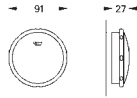

Ref. No.	EAN code	Colour	Retail Guide Price (£)
19 025 000	4005176209154	chrome	47.46

Talento
Waste and overflow set for baths
set for final installation
escutcheon
waste plug
fixing set
in combination with Talento 28 939 000/28 943 000
GROHE StarLight chrome finish