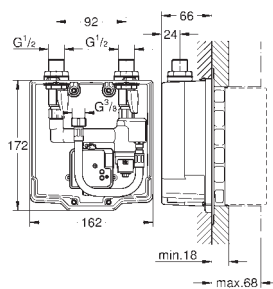

Eurosmart Cosmopolitan E
Concealed mounting box
with integrated pre-adjustable thermostatic mixer
wall installation
suitable for IR-sets for final installation
2 stop valves
non-return valve
suitable for