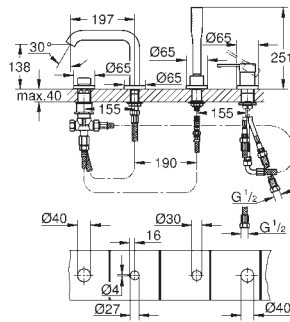

Ref. No.   EAN code   Colour   Retail Guide Price (£)

19 578 001   4005176307195   chrome   737.77

Essence New
4-hole single-lever bath combination
GROHE SilkMove 35 mm ceramic cartridge with temperature limiter
GROHE StarLight chrome finish pre-assembled spout fixing
OHM operating element metal lever
bath inlet with mousseur diverter bath/shower hand shower 27 400 000 metal shower hose 2000 mm flexible connection hoses connection for shower hose protected against backflow for use with 29 037 000

19 976 001   4005176307218   chrome   570.00