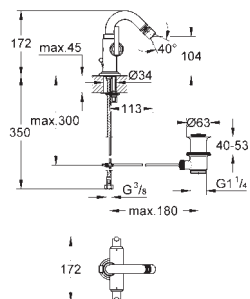

24 026 000 4005176820359 chrome 421.33

Atrio Bidet mixer 1/2" M-Size
ceramic headparts 1/2", 90°
GROHE StarLight chrome finish
rapid installation system
ball-joint mousseur
bow spout
pop-up waste set 1 1/4"
flexible connection hoses
with Jota handle