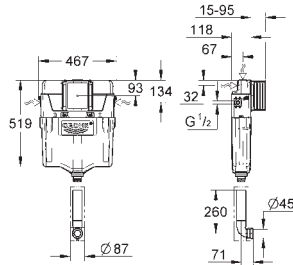

38 661 000 4005176294907 **181.00**

WC concealed cistern
adjustment ex factory 6 l and 3 l
with small maintenance access
pneumatic discharge valve offering 3 modes of
operation: dual flush or start/stop or single flush
connection from left/right/back or top
low noise (group I acc. to
German Noise Specification)
DIN approved
insulated against condensation
1/2" water supply connection including integrated
angle valve and push fit flexible hose union
no tools required for the installation
of the inspection shaft incl. protection
during construction phase
for vertical or horizontal use
flush pipe insulated against condensation
fixing brackets
GROHE EcoJoy technology for less water
and perfect flow