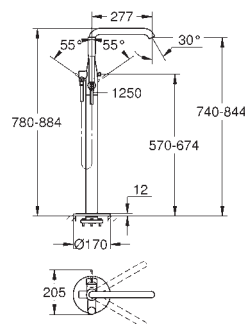

Essence New
Single-lever bath/shower mixer 1/2"
floor-mounted set for final installation for 45 984 001
without roughing-in-set
GROHE SilkMove 35 mm ceramic cartridge with temperature limiter
GROHE StarLight chrome finish automatic diverter: bath/shower swivel spout with mousseur and stop limiter projection 277mm integrated non-return valve in the shower outlet 1/2" with shower holder hand shower Euphoria Cosmopolitan Stick (27 806 000) 7.6 l/min Silverflex shower hose 1250 mm (28 362 000) protected against backflow

45 984 001   4005176992056   chrome   447.59