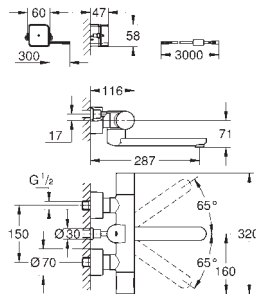

Ref. No.	EAN code	Colour	Retail Guide Price (£)
36 414 000	4005176320583	chrome	1,392.27

Eurosmart Cosmopolitan E Bluetooth
Infra-red electronic thermostatic basin mixer, wall mounted
with infrared sensor and Bluetooth module for bi-directional communication for monitoring, configuration and service purpose
with transformer 100-240 V AC, 50-60 Hz, 6.75 V DC
GROHE StarLight finish
GROHE CoolTouch
GROHE EcoJoy technology for less water and perfect flow
GROHE SafeStop safety button at 38°C
swivel cast spout 219 mm
with swivel stop at 130° or fixed
projection 287 mm
laminar mousseur 9 l/min
S-unions
escutcheon covers for S-unions
non-return valve
dirt strainers
for use with connection set
39 383 000
with Bluetooth 4.0* for wireless data communication
for Apple** and Android devices
Bluetooth range (max. 10 m) varies depending on materials used and walls between transmitter and receiver
monitoring
password protected app detects up to 10 products at a time
auto flush cycles and timing last auto flush
usage per day over 30 days
thermal disinfection cycles and timings last disinfection configuration
detection range and shut off delay
auto flush
thermal disinfection
cleaning mode
2 on/off timers
identification by name
service
send and save 3 profiles
reset to factory or user settings
hard and software version
CE approved
noise classification 1 in accordance with DIN4109
type of protection faucet IP 59K

System requirements: Apple
iPhone 5/6, iPad 2/3/4/Air/Air 2, iPad mini/2/3
Apple operating system: iOS 8.0 and above (32/64 bit)

System requirements Android
min 4" display with OS Version 4.3 – 5.x

Mobile devices and GROHE IR Remote App*** are not included in delivery and have to be ordered separately via an authorised Apple store/store/iTunes or Google Play store.

* The Bluetooth word mark and logos are registered trademarks owned by Bluetooth SIG, Inc. and any use of such marks by Grohe AG is under license. Other trademarks and trade names are those of their respective owners.

** Apple, the Apple logo, iPod, iPod Touch, iPhone and iTunes are trademarks of Apple Inc., registered in the U.S. and other countries. Apple is not responsible for the function of this device or its compliance with safety and regulatory standards.

*** Available for free via iTunes app or Google Play store.

39 383 000	4005176356926		86.45

Eurosmart Cosmopolitan E
Thermostatic 230 V connection set
fitting support
2 fitting connections DN 15
power supply connector
wall installation
for use with Eurosmart Cosmopolitan E thermostat 230 V