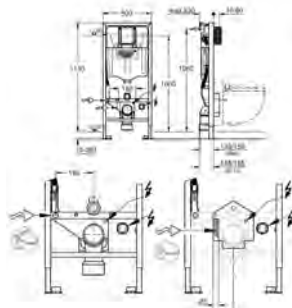

1.13 m installation height

for on-the-wall installations or studed walls
powder coated steel frame, self-supporting
for dry-cladding, completely pre-assembled
with fixed connections

for single or series installation

quick adjustment, lockable

fixing material
TUV approved

2 WC fixing bolts

fixing device for ceramic
distance of fixing bolts 180/230 mm

PP outlet bend Ø 90 mm

depth adjustable

reducer Ø 90/110 mm

inlet and outlet connecting set

flushing cistern GD 2, 6 - 9 l

adjustment ex factory 6 l and 3 l

pneumatic discharge valve offering 3 modes of operation: dual flush or start/stop or single flush

rear water supply

low noise (group I acc. to

German Noise Specification)

DIN approved

insulated against condensation

½" water supply connection including integrated

angle valve and push fit flexible hose union

no tools required for the installation

of the inspection shaft incl. protection

during construction phase

for vertical or horizontal use

2 wall brackets with fixing material

universal water connection for shower toilets Sensia Arena and Sensia IGS

concealed socket for mains supply

positioning help for electrical connection