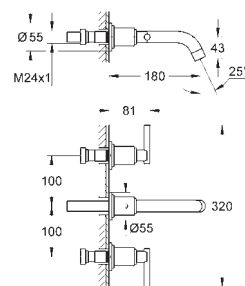

20 169 000 4005176855207 chrome 485.04

Atrio 3-hole basin mixer S-Size
wall mounted
set for final installation for 32 706 000
without concealed body
valves hot/cold
with headparts 1/2" - 90°
GROHE StarLight chrome finish
centre distance 200 mm
projection 180 mm
with Jota handle