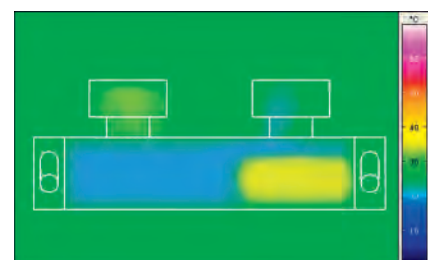

Thermal image
with GROHE CoolTouch®