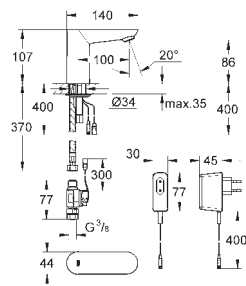

Euroeco Cosmopolitan E
Infra-red electronic basin tap 1/2"
with infrared sensor for bi-directional communication for monitoring, configuration and servicing
for cold or premixed water
with plug transformer 100-230 V AC, 50-60 Hz, 6 V DC
GROHE EcoJoy mousseur 5.7 l/min
dirt strainers
solenoid valve
rapid installation system
7 pre-set programs
auto flush
thermal disinfection
cleaning mode
additional functions and precise settings by remote control 36 407
CE approved
noise classification 1 in accordance with DIN4109
type of protection faucet IP 59K
requires additional power supply 36 338 000

36 384 000	4005176982774	chrome	486.76