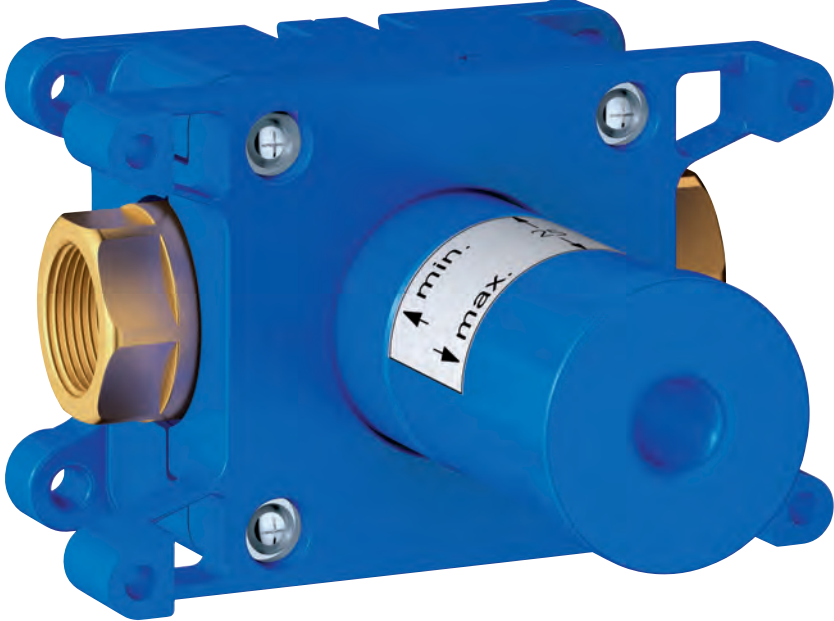

GROHE RAPIDO C / CONCEALED VALVES