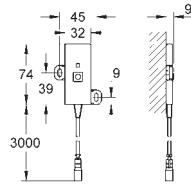

GROHE ALLURE F-DIGITAL

Ref. No. EAN code Colour Retail Guide Price (£)

36 356 000 4005176911347 129.44

**GROHE F-digital
Transceiver**
optional accessory for digital mixing unit

BATH FITTINGS

THERMOSTATS

CONCEALED SOLUTIONS

SHOWERS

KITCHEN FITTINGS

COMMERCIAL FITTINGS

SHOWER TOILET

INSTALLATION SYSTEMS

FLUSHING SYSTEMS

ACTUATIONS

CONNECTION AND SECURITY TECHNOLOGY

SPARE PARTS AND ACCESSORIES