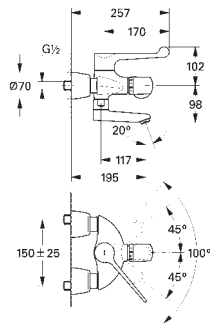

**Grotherm Ergomix
Thermostat basin mixer 1/2"**
for elbow lever action
wall mounted
metal lever 170 mm
swivel area 100°
metal stop
ceramic headpart 1/2"
wax thermoelement
temperature scale handle
with pre-adjustable
safety stop between 35°C and 45°C
arrangement to make the thermal
disinfection easier
swivel cast spout
laminar flow straightener 9 l/min.
lockable stop ring
built-in non return valves
dirt strainers
projection 195 mm
covered S-unions
lockable
GROHE StarLight chrome finish