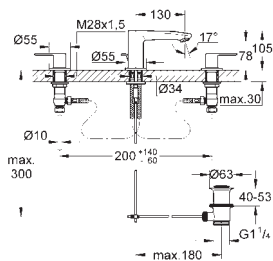

Eurostyle Cosmopolitan 3-hole basin mixer S-Size
metal lever
ceramic headparts 1/2", 90°
GROHE StarLight chrome finish
GROHE QuickFix installation system
with centering support
spout with mousseur
pop-up waste set 1 1/4"
pressure-proof, flexible connection hoses
between spout and side valves

19 571 002 4005176886973 chrome 199.72