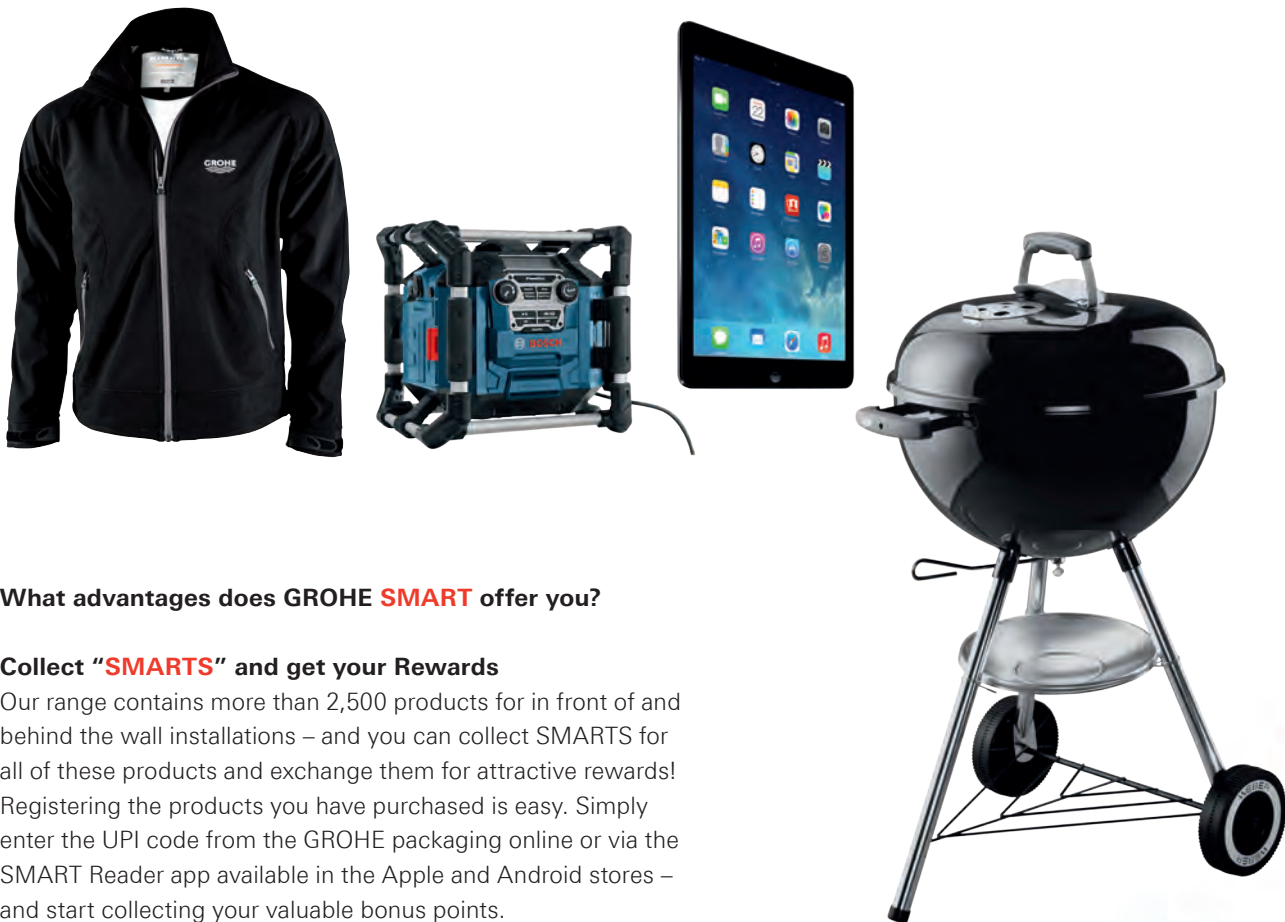

WELCOME TO GROHE SMART!

Be **SMART** and become a partner of the largest loyalty program for bathroom installers!

GROHE SMART is specially designed for installers of GROHE products: As a GROHE SMART partner you get more for your money – more “SMARTS” for every GROHE product purchased from the entire range and a wider choice of exciting rewards.

But it's not just individual installers that can become a partner with GROHE SMART. Your entire business can be involved – every employee can collect points, known as SMARTS, for the company.

What advantages does GROHE **SMART** offer you?

Collect “**SMARTS**” and get your Rewards

Our range contains more than 2,500 products for in front of and behind the wall installations – and you can collect SMARTS for all of these products and exchange them for attractive rewards! Registering the products you have purchased is easy. Simply enter the UPI code from the GROHE packaging online or via the SMART Reader app available in the Apple and Android stores – and start collecting your valuable bonus points.

Membership is free and flexible

Your membership of GROHE SMART is completely free of charge and attuned to your particular needs: Receive benefits, rewards and information specifically tailored to your personal requirements. The more you use GROHE SMART, the better we can support you.

Keep up to date

Thanks to GROHE SMART you're always well-informed. Be the first to receive product news, get invited to product courses and introductions in your area, take part in free e-learning modules and know all about the special offers available.

Collect SMARTS for more than
2,500 products