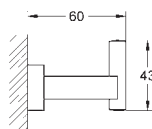

Essentials Cube Robe hook
material: metal
concealed fastening
GROHE StarLight