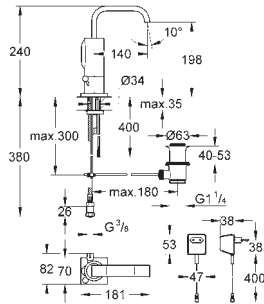

GROHE ALLURE E

BATH FITTINGS
THERMOSTATS
CONCEALED SOLUTIONS
SHOWERS
KITCHEN FITTINGS
COMMERCIAL FITTINGS
SHOWER TOILET
INSTALLATION SYSTEMS
FLUSHING SYSTEMS
ACTUATIONS
CONNECTION AND SECURITY TECHNOLOGY
SPARE PARTS AND ACCESSORIES

Ref. No. EAN code Colour Retail Guide Price (£)

36 097 000 4005176870200 chrome 834.55

Allure E
Infra-red electronic basin mixer 1/2" with mixing device, adjustable temperature limiter and waste set
monobloc installation
with plug transformer 230 V, 50 Hz, 3,2 VA
GROHE StarLight chrome finish
GROHE EcoJoy 6.0 l/min. flow limiter
integrated mousseur
solenoid valve integrated in housing
flexible connection hoses
dirt strainers
rapid installation system
automatically stops after 60 sec. (factory set)
additional functions and precise settings by remote control 36 407
automatic flushing after 1 or 3 days without use
thermal disinfection for 3,5 or 11 min
CE approved
type of protection faucet IP 59K
requires additional power supply 36 338 000