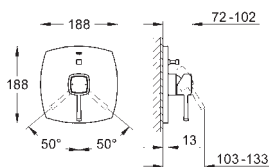

19 920 000	4005176924149	chrome	284.18
19 920 IGO	4005176924156	chrome/gold	353.35

Grandera
Single-lever bath/shower mixer trim
set for final installation for
35 501 000
without concealed body
GROHE StarLight chrome finish
automatic diverter: bath/shower
escutcheon- and shaft-sealing
metal escutcheon
covered fixing

35 501 000	4005176833847		89.43

GROHE Rapido E Universal single-lever mixer for concealed installation