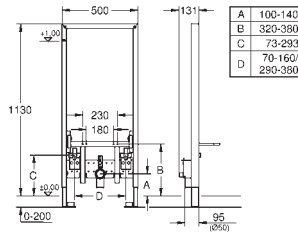

GROHE RAPID SL FOR WASH BASIN AND BIDET

Ref. No. EAN code Colour Retail Guide Price (£)

38 553 001 4005176863813

258.75

Rapid SL for bidet
1.13 m installation height
powder coated steel frame, self-supporting
for on-the-wall installations or studded walls
pre-assembled
height adjustable fitting connections
for single or series installation
quick adjustment, lockable
fixing material, TÜV approved
bidet fixing bolts
PE-outlet bend 50 mm dia, seal Ø 32 mm
2 noise protected fitting connections 1/2"
fixing material for bidet
without front wall brackets
38 558 00M (pair)