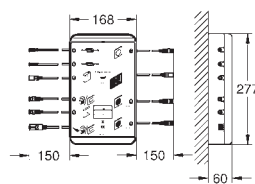

GROHE AQUASYMPHONY

NEW

Ref. No.	EAN code	Colour	Retail Guide Price (£)
26 373 000	4005176343643	chrome	15,700.00

Rainshower F-Series 40" AquaSymphony Ceiling shower 6+ sprays with light

1016 mm x 762 mm x 155 mm
metal
minimum flow rate 25 l/min
min. recommended pressure 3.0 bar
1 x AquaCurtain
1 x Pure XL spray
1 x 2 cold mist spray
2 x GROHE PureRain spray 400 x 190 mm
1 x 2 XL Waterfall
1 x 4 Bokoma Spray with adjustment angle 20° and combinations
full spectrum LED: soft light with changing rainbow colours
individually adjustable: permanent lighting with colour selection
power supply for light 12 V DC
CE approved
SpeedClean anti-limescale system
GROHE DreamSpray perfect spray pattern
GROHE StarLight finish

requires rough-in set (26 376 000), F-digital Deluxe base unit box (26 376 000), Bluetooth unit (36 371 000) and various cable connections – all to be ordered separately due to individualised installation

The ceiling construction must be appropriate for the weight requirement of the product (> 70 kg). Ceiling shower has to be controlled by 7 outlets + 1 hand shower outlet and the performance of the waste must be of sufficient size (> 100 l). For detailed planning please see separate planning & installation guide before start.

recommendation: 34 634 000 Grohtherm F trim set for AquaSymphony

26 376 000	4005176350818	chrome	1,500.00

Rainshower F-Series 40" Roughing-in set for floor mounted bath spout and bath/shower mixer

for use with Rainshower F-Series 40" AquaSymphony ceiling shower
1000 mm x 745 mm x 152 mm
min. installation depth: 167 mm
Waterways: Brass
1/2" connections