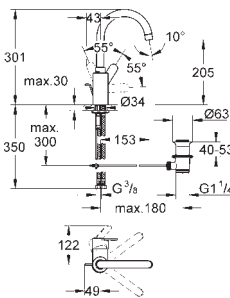

Eurostyle Cosmopolitan Single-lever basin mixer 1/2" L-Size
monobloc installation
metal lever
covered lever fixing
GROHE SilkMove 35 mm ceramic cartridge
adjustable flow rate limiter
GROHE StarLight chrome finish
GROHE QuickFix installation system
mousseur
swivel tubular spout with stop limiter
pop-up waste set 1 1/4"
flexible connection hoses
optional temperature limiter (46 375 000)

20 208 002 4005176886980 chrome 249.13