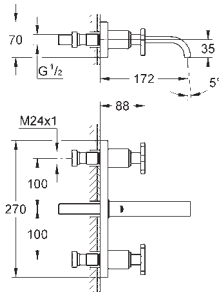

20 190 000 4005176875748 chrome 475.53

Allure
Three-hole basin mixer 1/2"
S-Size
wall mounted, **without concealed body**
set for final installation for 32 706 000
with metal plate
valves hot/cold with Carbodur ceramic
headparts 1/2" - 180
GROHE StarLight chrome finish
flow limiter 8 l/min.
spout with mousseur
centre distance 200 mm
projection 172 mm,

20 192 000 4005176875991 chrome 478.20
Ditto, projection 220 mm