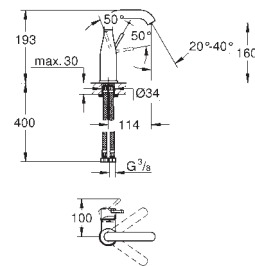

23 462 001 4005176306907 chrome 174.27

Essence New Basin mixer 1/2" M-Size
monobloc installation
metal lever
28 mm ceramic cartridge with **GROHE SilkMove** with temperature limiter
GROHE StarLight chrome finish
GROHE EcoJoy mousseur 5.7 l/min
GROHE AquaGuide adjustable mousseur
GROHE QuickFix Plus installation system
swivel spout with mousseur and stop limiter
pop-up waste set 1 1/4"
flexible connection hoses