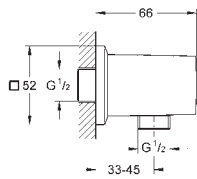

GROHE ALLURE BRILLIANT

Ref. No.	EAN code	Colour	Retail Guide Price (£)
27 707 000	4005176908446	chrome	79.60