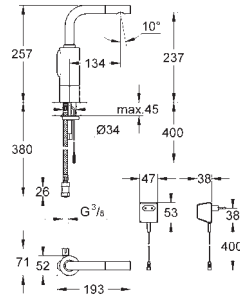

GROHE ESSENCE E

BATH FITTINGS
THERMOSTATS
CONCEALED SOLUTIONS
SHOWERS
KITCHEN FITTINGS
COMMERCIAL FITTINGS
SHOWER TOILET
INSTALLATION SYSTEMS
FLUSHING SYSTEMS
ACTUATIONS
CONNECTION AND SECURITY TECHNOLOGY
SPARE PARTS AND ACCESSORIES

Ref. No. EAN code Colour Retail Guide Price (£)

36 088 000 4005176869921 chrome 660.27

Essence E
Infra-red electronic basin mixer 1/2" with mixing device and adjustable temperature limiter

monobloc installation
with plug transformer 230 V, 50 Hz, 3,2 VA
GROHE StarLight chrome finish
GROHE EcoJoy 5.0 l/min. flow limiter
integrated mousseur
solenoid valve integrated in housing
flexible connection hoses
dirt strainers
rapid installation system
automatically stops after 60 sec. (factory set)
additional functions and precise settings by remote control 36 407
automatic flushing after 1 or 3 days without use
thermal disinfection for 3,5 or 11 min
CE approved
type of protection faucet IP 59K
requires additional power supply 36 338 000