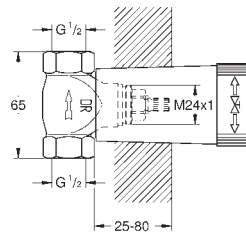

GROHE GROHTHERM 2000

Ref. No.	EAN code	Colour	Retail Guide Price (£)

29 800 000	4005176504839		26.21

Concealed stop-valve, 1/2"
pre-assembled headpart 1/2"
short spindle
protection sleeve
threaded union 1/2"
DR-brass

29 802 000	4005176504853		43.66

ditto, 3/4", pre-assembled headpart 3/4", thread union 3/4"

29 805 000	4005176504884		79.17

ditto, 1", pre-assembled headpart 1", thread union 1"

18 608 001	4005176985140	chrome	41.08