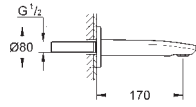

GROHE EUROSTYLE COSMOPOLITAN

Ref. No.	EAN code	Colour	Retail Guide Price (£)
13 276 002	4005176887246	chrome	85.30

Eurostyle Cosmopolitan
Bath spout
wall or deck mounted
GROHE StarLight chrome finish
mousseur
male thread 1/2"
projection 170 mm