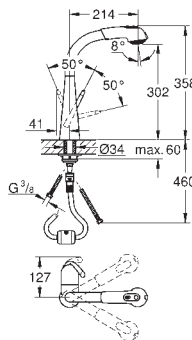

Zedra
Sink mixer 1/2"
monobloc installation, **GROHE StarLight finish**
GROHE SilkMove 46 mm ceramic cartridge
pull-out dual spray control - switches between regular flow and spray
diverter: mousseur/shower jet
automatic return to mousseur
adjustable flow rate limiter, swivel tubular spout
integrated non-return valve
protected against backflow
flexible connection hoses
rapid installation system

32 296 000	4005176864599	chrome	327.83
32 296 SD0	4005176864612	stainless steel	469.26