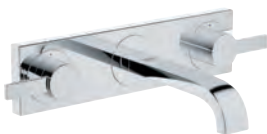

20 189 000 4005176875731 chrome 475.53

Allure
Three-hole basin mixer 1/2"
S-Size
wall mounted, **without concealed body**
set for final installation for 29 025 000
with lever handles
with metal plate
GROHE StarLight chrome finish
valves hot/cold
with headparts 1/2" - 90°
flow limiter 8 l/min.
spout with mousseur
projection 172 mm,

20 193 000 4005176876004 chrome 478.20
Ditto, projection 220 mm