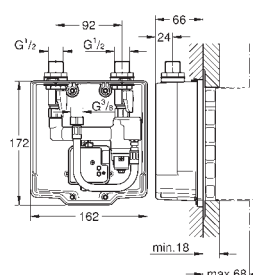

stop valve

connection housing for power supply

suitable for

36 273 000, 36 335 SD0, 36 334 SD0, 36 411 000

36 336 000 4005176896729

259.62

Eurosmart Cosmopolitan E Concealed mounting box

with integrated pre-adjustable