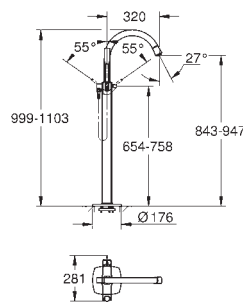

23 318 000 4005176930874 chrome 1,320.26
23 318 IGO 4005176930881 chrome/gold 1,746.14

Grandera
Single-lever bath/shower mixer 1/2"
floor-mounted
set for final installation for
45 984 001
without roughing-in set
GROHE SilkMove 46 mm ceramic cartridge
GROHE StarLight chrome finish
automatic diverter: bath/shower
spout with mousseur
projection 320 mm
integrated non-return valves in the
shower outlet 1/2"
with shower holder
Grandera hand shower 7.6 l/min
metal shower hose
1250 mm
protected against backflow