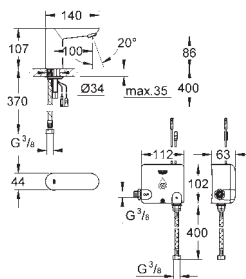

Euroeco Cosmopolitan E
Powerbox
with infrared sensor for bi-directional communication for monitoring, configuration and servicing
infra-red electronic basin tap 1/2"
without mixing device
including Powerbox self-generating power system
GROHE EcoJoy 6.0 l/min mousseur
flexible connection hose
dirt strainer
rapid installation system
Powerbox
power generator with water turbine
internal energy saving unit
with use of 60 s/24 h stand-by, 260 s/100 h stand-by
with additional backup power
7 pre-set programs
auto flush
thermal disinfection
cleaning mode
additional functions and precise settings by remote control 36 407