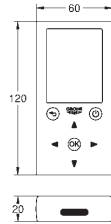

GROHE ELECTRONIC ACTUATIONS FOR WC

Ref. No.	EAN code	Colour	Retail Guide Price (£)

36 407 000	4005176318801		237.68

Remote control for all GROHE infra-red products

functions for single eye infra-red electronics
as of 06/2015

- monitoring
- auto flush cycles
- solenoid cycles
- thermal disinfection cycles
- total running time or number of flushes
- configuration
- detection range
- shut-off delay
- auto flush
- thermal disinfection
- cleaning mode
- service
- send and save profile
- battery status
- reset to factory or user settings
- hard and software version
- 3 x 1.5 V DC (AAA) battery supply

BATH FITTINGS

THERMOSTATS

CONCEALED SOLUTIONS

SHOWERS

KITCHEN FITTINGS

COMMERCIAL FITTINGS

SHOWER TOILET

INSTALLATION SYSTEMS

FLUSHING SYSTEMS

ACTUATIONS

CONNECTION AND SECURITY TECHNOLOGY

SPARE PARTS AND ACCESSORIES