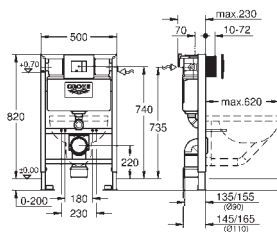

**Rapid SL 3 in 1 set for WC
with flushing cistern 6 - 9 l
0.82 m installation height**

for on-the-wall installations or studded walls
powder coated steel frame, self-supporting
for dry-cladding, completely pre-assembled
with fixed connections
for single or series installation
quick adjustment, lockable
fixing material, TÜV approved, 2 WC fixing bolts
fixing device for ceramic
distance of fixing bolts 180/230 mm
outlet bend Ø 90 mm
depth adjustable
reducer Ø 90/110 mm
inlet and outlet connecting set
pneumatic discharge valve offering 3 modes of
operation: dual flush or start/stop or single flush

front actuation

water supply from left/right or back
insulated against condensation
1/2" water supply connection including integrated
angle valve and push fit flexible hose union
protecting block

with wall brackets for on-the-wall installations

including wall plate **Skate Cosmopolitan**
for dual flush or start & stop actuation
for horizontal installation, 156 x 197 mm
chrome, made of ABS

GROHE EcoJoy technology for less water

and perfect flow

GROHE StarLight chrome finish