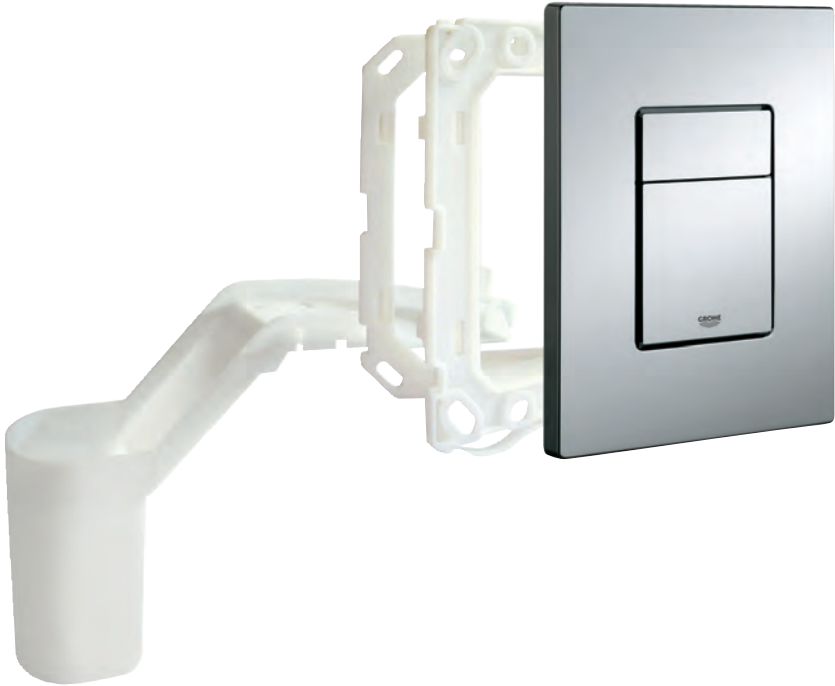

GROHE FRESH

GROHE
StarLight®

GROHE
EcoJoy™

BATH FITTINGS

THERMOSTATS

CONCEALED SOLUTIONS

SHOWERS

KITCHEN FITTINGS

COMMERCIAL FITTINGS

SHOWER TOILET

INSTALLATION SYSTEMS

FLUSHING SYSTEMS

ACTUATIONS

CONNECTION AND SECURITY TECHNOLOGY

SPARE PARTS AND ACCESSORIES