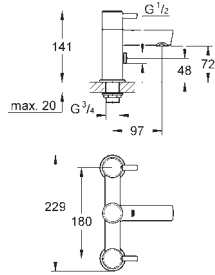

GROHE CONCETTO

Ref. No.	EAN code	Colour	Retail Guide Price (£)

25 109 000	4005176881848	chrome	247.85

Concetto
Two-handed Bath/Shower mixer 1/2"
deck mounted
metal handles
Longlife headpart 3/4"
automatic diverter: bath/shower
integrated non-return valve
in the shower outlet 1/2"
GROHE StarLight chrome finish