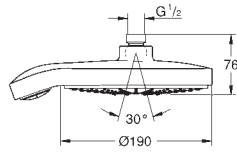

GROHE POWER&SOUL

Ref. No.	EAN code	Colour	Retail Guide Price (£)
27 764 000	4005176913112	chrome	118.64

Power&Soul Cosmopolitan 190
Wall holder set 4+ sprays
GROHE Rain O², Rain, Bokoma Spray, Jet
ball joint with turning angle ± 15°
connection thread 1/2"
GROHE DreamSpray perfect spray pattern
GROHE One-click showering
push button spray selection
GROHE StarLight chrome finish
SpeedClean anti-limescale system
Inner WaterGuide for a longer life