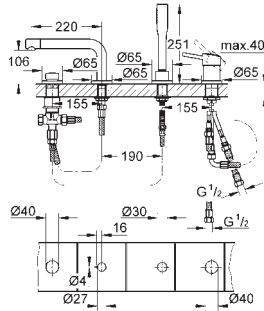

19 576 001	4005176888625	chrome	590.24

Concetto
4-hole single-lever bath combination
GROHE SilkMove 46 mm ceramic cartridge
GROHE StarLight chrome finish
pre-assembled spout fixing
OHM operating element
diverter bath/shower
Euphoria Cosmopolitan hand shower (27 400 000)
metal shower hose 2000 mm
flexible connection hoses
connection for shower hose
protected against backflow
can be used with 29 037 000