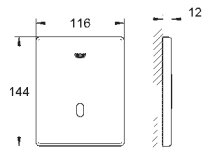

GROHE BLUETOOTH MONITORING

Ref. No.	EAN code	Colour	Retail Guide Price (£)
37 503 000	4005176320507	chrome	517.70

**Tectron Skate Bluetooth
Infra-red electronic for Urinal
for Rapido U**

37 338 000

with transformer 100-240 V AC, 50-60 Hz, 6.75 V DC
with infrared sensor and Bluetooth module for bi-directional communication for monitoring, configuration and service purpose

GROHE StarLight finish

flow pressure min 0.5 bar

operating pressure max 10 bar

with Bluetooth 4.0* for wireless data communication

Bluetooth transmitter frequency: 2.4 GHz

for Apple** and Android devices

Bluetooth range (max. 10 m) varies depending on materials used and walls

between transmitter and receiver

monitoring

password protected app detects up to 10 products at a time

auto flush cycles and timing last auto flush

usage per day over 30 days

configuration

detection range and shut off delay

auto flush

cleaning mode

2 on/off timers

identification by name

service

send and save 3 profiles

reset to factory or user settings

CE approved

hard and software version

System requirements: Apple

iPhone 5/6, iPad 2/3/4/Air/Air 2, iPad mini/2/3

Apple operating system: iOS 8.0 and above (32/64 bit)

System requirements Android

min 4" display with OS Version 4.3 – 5.x

Mobile devices and GROHE IR Remote App*** are not included in delivery and have to be ordered separately via an authorised Apple store/store/iTunes or Google Play store.

* The Bluetooth word mark and logos are registered trademarks owned by Bluetooth SIG, Inc. and any use of such marks by Grohe AG is under license. Other trademarks and trade names are those of their respective owners.

** Apple, the Apple logo, iPod, iPod Touch, iPhone and iTunes are trademarks of Apple Inc., registered in the U.S. and other countries. Apple is not responsible for the function of this device or its compliance with safety and regulatory standards.

*** Available for free via iTunes app or Google Play store.

37 338 000	4005176837920		109.68