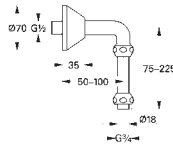

12 407 000	4005176004629	chrome	103.61

Wall union, male 1/2"
connection pipe Ø 18 mm
connector set 3/4"
male thread 1/2"
escutcheon
GROHE StarLight chrome finish

BATH FITTINGS

THERMOSTATS

CONCEALED SOLUTIONS

SHOWERS

KITCHEN FITTINGS

COMMERCIAL FITTINGS

SHOWER TOILET

INSTALLATION SYSTEMS

FLUSHING SYSTEMS

ACTUATIONS

CONNECTION AND SECURITY TECHNOLOGY

SPARE PARTS AND ACCESSORIES