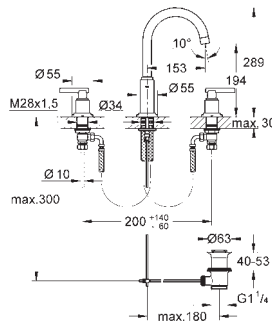

20 009 000 4005176236129 chrome 571.68

Atrio Three-hole basin mixer 1/2" M-Size
ceramic headparts 1/2", 90°
GROHE StarLight chrome finish
swivel tubular spout with mousseur and stop limiter
pop-up waste set 1 1/4"
pressure-proof, flexible connection hoses
between spout and side valves
with Jota handle