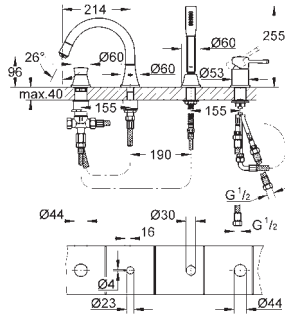

Ref. No. EAN code Colour Retail Guide Price (£)

19 936 000 4005176930812 chrome 870.77
19 936 IGO 4005176930829 chrome/gold 1,151.37

Grandera
4-hole single-lever bath combination
GROHE SilkMove 46 mm ceramic cartridge
GROHE StarLight chrome finish
consisting of
pre-assembled spout fixing
OHM operating element
bath spout with mousseur and diverter bath/shower
Grandera hand shower 7.6 l/min
metal shower hose
flexible connection hoses
connection for shower hose
protected against backflow
can be used with 29 037 000