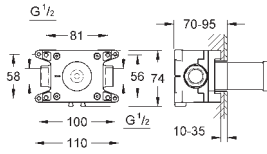

Ref. No.   EAN code   Colour   Retail Guide Price (£)

35 034 000   4005176915697   169.41

Grotherm F

Rough-in for wall shower union 27 621

for grid installation of Grotherm Custom Shower system
built-in box with removable protection cover
waterproof membrane base for wall sealing
flushing plug
for masonry and drywall installation
fixing points for front and back wall
body of DR brass
1/2" connections
installation depth 70 - 95 mm