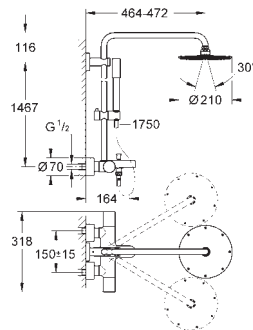

Rainshower System 210
Shower system with bath thermostat for wall mounting
horizontal swivable 450 mm projection shower arm
exposed thermostatic shower
with Aquadimmer function
allows change between:
Head shower Rainshower Cosmopolitan 210 (28 373 000)
with ball joint, rotation angle $\pm 15^\circ$
bath inlet
separate diverter for hand shower Sena (28 341 000)
adjustable height via gliding element
(12 140 000)
metal shower hose 1750 mm (27 178 000)
GROHE EcoJoy 9.5 l/min flow limiter
GROHE TurboStat compact cartridge
with wax thermoelement
GROHE CoolTouch
GROHE DreamSpray perfect spray pattern
GROHE StarLight chrome finish
SpeedClean anti-limescale system
Inner WaterGuide for a longer life