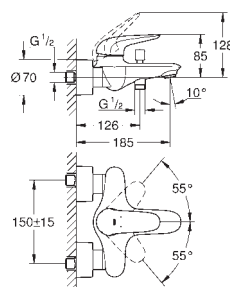

23 726 003 4005176365256 chrome 167.53
23 726 LS3 4005176365263 moon white 197.69

Eurostyle Single-lever bath/shower mixer 1/2"
wall or deck mounted
solid metal lever
GROHE SilkMove 35 mm ceramic cartridge
with temperature limiter
GROHE StarLight chrome finish
adjustable flow rate limiter
automatic diverter: bath/shower
mousseur
shower outlet 1/2" with integrated non-return valve
covered S-unions
protected against backflow
metal wall escutcheon