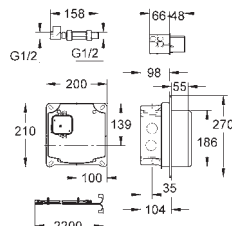

36 264 000 4005176888250 256.78

Roughing-in set for infra-red electronic
Allure E 36 235 000, Europlus E 36 042 000, Essence E 36 252 000
for installation with pre-mixed or cold water
installation box for water group with protecting block
installation box for infra-red sensor with protecting block
connecting box for mains supply 230 V
water group with stop valve and flush elbow