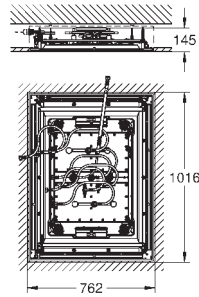

GROHE HEAD SHOWERS

NEW

Ref. No.	EAN code	Colour	Retail Guide Price (£)
26 373 000	4005176343643	chrome	15,700.00

Rainshower F-Series 40" AquaSymphony
Ceiling shower 6+ sprays with light
1016 mm x 762 mm x 155 mm
metal
minimum flow rate 25 l/min
min. recommended pressure 3.0 bar
1 x AquaCurtain
1 x Pure XL spray
1 x 2 cold mist spray
2 x GROHE PureRain spray 400 x 190 mm
1 x 2 XL Waterfall
1 x 4 Bokoma Spray with adjustment angle 20° and combinations
full spectrum LED: soft light with changing rainbow colours
individually adjustable: permanent lighting with colour selection
power supply for light 12 V DC
CE approved
SpeedClean anti-limescale system
GROHE DreamSpray perfect spray pattern
GROHE StarLight finish

requires rough-in set (26 376 000), F-digital Deluxe base unit box (26 376 000), Bluetooth unit (36 371 000) and various cable connections & all to be ordered separately due to individualised installation

The ceiling construction must be appropriate for the weight requirement of the product (> 70 kg). Ceiling shower has to be controlled by 7 outlets + 1 hand shower outlet and the performance of the waste must be of sufficient size (> 100 l). For detailed planning please see separate planning & installation guide before start.

recommendation: 34 634 000 Grotherm F trim set for AquaSymphony

26 376 000	4005176350818	chrome	1,500.00