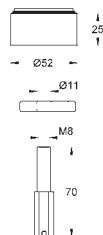

Socket for spout elevation

for extension of the outlet height
Essence E, Allure E, Europlus E and Eurodisc SE
suitable for single hole mixers
consisting of:
metal socket 25 mm
mounting-set
GROHE StarLight chrome finish