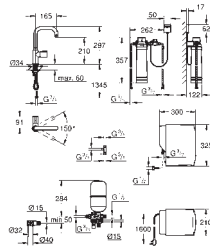

Ref. No.	EAN code	Colour	Retail Guide Price (£)
30 155 000	4005176904165	chrome	1,310.71

GROHE Red Mono
Pillar tap and single-boiler (4 liters)
GROHE Red Mono pillar tap
monobloc installation
U spout
GROHE ChildLock handle
certified safety handle with a pull and turn closure
headpart 1/2"
GROHE StarLight finish
GROHE CoolTouch
insulated spout
stop limiter
flexible connection hoses
protected against backflow
connection for GROHE Red boiler
GROHE Red single boiler
CE approved
power supply 230 V 50 Hz 30 VA
power consumption 2100 W
standby power consumption 15 W
measurements boiler: 325 x 210 x 300 mm
GROHE Blue 600 l filter
Min. recommended pressure 2.0 bar