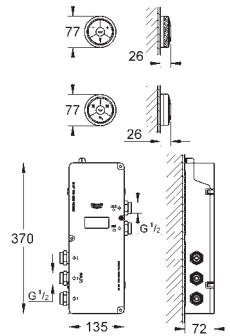

F-digital
Veris F-Digital
Digital controller and digital diverter for shower
includes digital thermostat unit
Digital Controller - intuitive multifunctional operating unit
- Wireless technology
- Temperature and flow control (temperature adjustable up to max. 46° C)
- Pause-function
- Memory function
- LED ring incl. warming-up function: visual feedback when preferred temperature is reached
digital diverter for shower
- Diverter: head-, side- and hand shower
- LED ring (indication of outlet)
digital thermostat unit (concealed body)
- warm/cold-supplies 1/2"
- 3 outlets 1/2" shower diverter
default setting configurable during installation
- automatic safety shut-off after 20 min
- GROHE SafeStop at 38°C
transceiver unit for Digital Controller and Digital thermostat unit incl. cable 3 m
GROHE TurboStat digitally controlled compact cartridge with wax thermoelement
GROHE StarLight chrome finish
GROHE EcoJoy technology for less water and perfect flow
requires built-in power supply 36 078 000
energy efficiency class illumination of control unit: not applicable