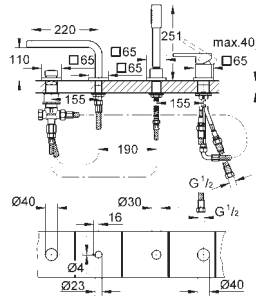

19 577 000 4005176889790 chrome 868.11

Lineare
4-hole single-lever bath combination
GROHE SilkMove 46 mm ceramic cartridge
GROHE StarLight chrome finish
pre-assembled spout fixing
OHM operating element
diverter bath/shower
hand shower Sena (28 341 000)
metal shower hose 2000 mm
flexible connection hoses
connection for shower hose
protected against backflow
without baseframe