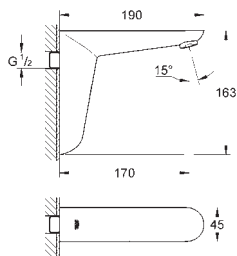

GROHE EUROECO COSMOPOLITAN E

Ref. No.	EAN code	Colour	Retail Guide Price (£)

36 274 000	4005176893223	chrome	365.39

Euroeco Cosmopolitan E
Infra-red electronic wall basin tap without mixing device
with infrared sensor for bi-directional communication for monitoring, configuration and servicing for cold or premixed water
6V lithium-battery, type CR-P2
battery lifetime approx. 7 years (150 actuations a day)
metal body
multistage battery status display
7 pre-set programs
auto flush
thermal disinfection
cleaning mode
additional functions and precise settings by remote control 36 407
CE approved

36 273 000	4005176893216	chrome	426.58