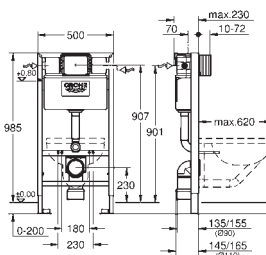

Rapid SL 2-in-1 set for WC with flushing cistern 6 - 9 l 1.0 m installation height

for on-the-wall installations or studded walls
powder coated steel frame, self-supporting
for dry-cladding, completely pre-assembled
with fixed connections
for single or series installation
quick adjustment, lockable, fixing material
TÜV approved, 2 WC fixing bolts
fixing device for ceramic
distance of fixing bolts 180/230 mm
outlet bend Ø 90 mm
depth adjustable
reducer Ø 90/110 mm
inlet and outlet connecting set
pneumatic discharge valve offering 3 modes of
operation: dual flush or start/stop or single flush
front actuation
water supply from left/right or back
low noise (group I acc. to
German Noise Specification)
insulated against condensation
1/2" water supply connection including integrated
angle valve and push fit flexible hose union
shortable inspection shaft incl. protection
during construction phase
accessories for on-the-wall installation
GROHE EcoJoy technology for less water
and perfect flow