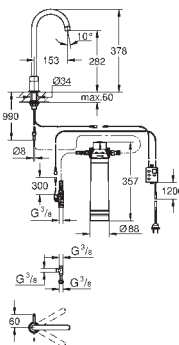

GROHE Blue Mono Pure Starter kit

consisting of:
GROHE Blue Minta Mono tap with filter function
monobloc installation
handle for filtered table water

GROHE StarLight finish
swivel tubular spout
swivel area 150°
flexible connection hoses
type of protection IP 21
main switching power supply 100 - 240 V AC
50/60 Hz with safety extra-low voltage (SELV)
6 V DC to filter change display unit

GROHE Blue size S filter, filter head with flexible adjustment
min. recommended pressure 2.0 bar