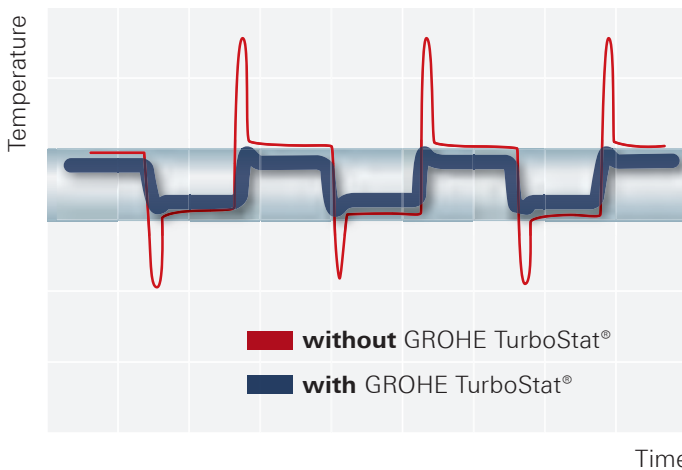

Always the right temperature, for ultimate convenience and safety.

GROHE TurboStat® technology lies at the heart of our Grohtherm thermostats. The thermo-element's unrivaled sensitivity means it delivers water at the desired temperature within a fraction of a second – and keeps it constant for the duration of your shower. No more time and water wasted getting the temperature right. And if the cold water supply fails, it reacts instantly: hot water will shut off automatically avoiding the risk of scalding.

Compensating precisely for fluctuations in temperature and pressure results in a consistent and comfortable shower throughout.