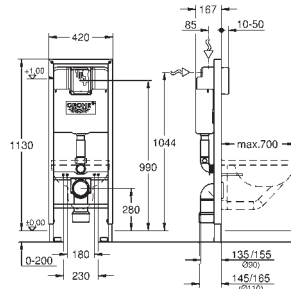

GROHE RAPID SL FOR THE DISABLED

Ref. No. EAN code Colour Retail Guide Price (£)

38 675 001 4005176863516 417.84

Rapid SL WC
flushing cistern 6 l
1.13 m installation height
for the disabled
for WC bowls 70 cm projection
for on-the-wall installations or studded walls
powder coated steel frame, self-supporting
for dry-cladding, completely pre-assembled
with fixed connections
for single or series installation
fixing material
TÜV approved
2 WC fixing bolts
fixing device for ceramic
distance of fixing bolts 180/230 mm
outlet bend Ø 90 mm
depth adjustable
reducer Ø 90/110 mm
inlet and outlet connecting set
pneumatic discharge valve offering 3 modes of operation: dual flush or start/stop or single flush
insulated against condensation
1/2" water supply connection including integrated angle valve and push fit flexible hose union
without front wall brackets
38 558 00M (pair)

39 140 000 4005176315268 499.32