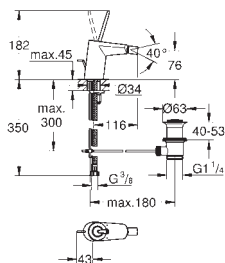

Eurodisc Joy
Bidet mixer 1/2"
S-Size
monobloc installation
metal lever
GROHE FeatherControl Joystick cartridge
GROHE StarLight chrome finish
GROHE EcoJoy ball-joint mousseur 5.7 l/min
GROHE QuickFix Plus installation system
pop-up waste set 1 1/4"
flexible connection hoses

23 430 000 4005176993725 **chrome** 224.99
23 430 LS0 4005176993732 **moon white** 289.73