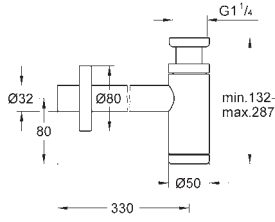

GROHE VERIS

Ref. No.	EAN code	Colour	Retail Guide Price (£)
28 912 000	4005176266751	chrome	193.48

Bottle trap, 1 1/4"
for basins
brass
(screw-top for cleaning)
large sliding escutcheon
GROHE StarLight chrome finish