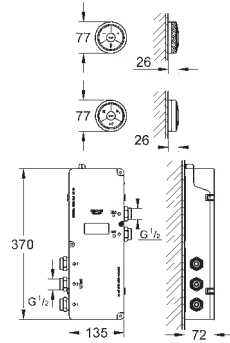

GROHE ALLURE F-DIGITAL

BATH FITTINGS
THERMOSTATS
CONCEALED SOLUTIONS
SHOWERS
KITCHEN FITTINGS
COMMERCIAL FITTINGS
SHOWER TOILET
INSTALLATION SYSTEMS
FLUSHING SYSTEMS
ACTUATIONS
CONNECTION AND SECURITY TECHNOLOGY
SPARE PARTS AND ACCESSORIES

Ref. No.	EAN code	Colour	Retail Guide Price (£)
36 289 000	4005176894619	chrome	1,176.70

F-digital
Veris F-Digital
Digital controller and digital diverter for bath
includes digital thermostat unit
Digital Controller - intuitive multifunctional operating unit
- Wireless technology
- Temperature and flow control (temperature adjustable up to max. 46° C)
- Pause-function
- Memory function
- LED ring incl. warming-up function: visual feedback when preferred temperature is reached
digital diverter for bath
- Diverter: head-, hand shower and bath spout
- LED ring (indication of outlet)
digital thermostat unit (concealed body)
- warm/cold-supplies 1/2"
- 3 outlets 1/2" bath diverter
default setting configurable during installation
- automatic safety shut-off after 20 min
- GROHE SafeStop at 38°C
transceiver unit for Digital Controller and Digital thermostat unit incl. cable 3 m
GROHE TurboStat digitally controlled compact cartridge with wax thermoelement
GROHE StarLight chrome finish
GROHE EcoJoy technology for less water and perfect flow
requires built-in power supply 36 078 000
energy efficiency class illumination of control unit: not applicable

36 295 000	4005176894671	chrome	1,267.32