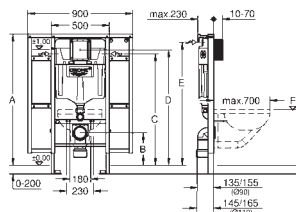

A	1130	1090
B	280	230
C	960	910
D	1000	950
E	1060	1010
F	460	410

Rapid SL WC
flushing cistern GD 2
with small maintenance access
1.13 m installation height
with fixing element for back support and bars
for the disabled
for WC bowls 70 cm projection
for on-the-wall installations or studded walls
powder coated steel frame, self-supporting
for dry-cladding, completely pre-assembled
with fixed connections
quick adjustment, lockable
fixing material
TÜV approved
2 WC fixing bolts
4 wall brackets
fixing device for ceramic
distance of fixing bolts 180/230 mm
PP outlet bend Ø 90 mm
depth adjustable
reducer Ø 90/110 mm
inlet and outlet connecting set
flushing cistern GD 2, 6 - 9 l
adjustment ex factory 6 l and 3 l
pneumatic discharge valve offering 3 modes of operation: dual flush or start/stop or single flush
water supply from left/right or back
low noise (group I acc. to German Noise Specification)
insulated against condensation
1/2" water supply connection including integrated angle valve and push fit flexible hose union
no tools required for the installation
of the inspection shaft incl. protection during construction phase
for vertical or horizontal use
accessories for on-the-wall installation

38 541 000 4005176291234 184.45