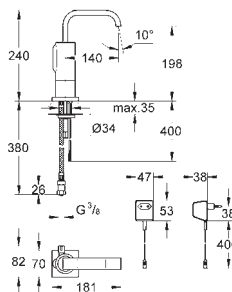

36 095 000 4005176870187 chrome 886.37

Allure E
Infra-red electronic basin mixer 1/2" with mixing device and adjustable temperature limiter

monobloc installation
with plug transformer 230 V, 50 Hz, 3,2 VA
GROHE StarLight chrome finish
GROHE EcoJoy 6.0 l/min. flow limiter
U spout
integrated mousseur
solenoid valve integrated in housing
flexible connection hoses
dirt strainers
rapid installation system
additional functions and precise settings by remote control 36 407
automatic flushing after 1 or 3 days
without use
thermal desinfection for 3,5 or 11 min
CE approved
type of protection faucet IP 59K
requires additional power supply 36 338 000