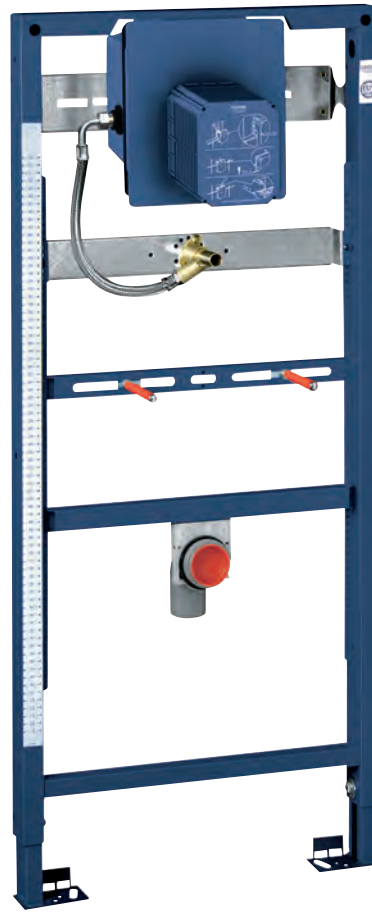

GROHE RAPID SL FOR URINAL