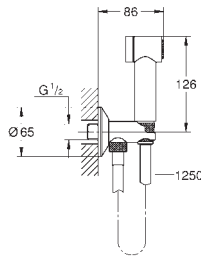

INSTALLATION SYSTEMS

FLUSHING SYSTEMS

ACTUATIONS

CONNECTION AND SECURITY TECHNOLOGY

SPARE PARTS AND ACCESSORIES

GROHE SENA TRIGGER SPRAYS

Ref. No.	EAN code	Colour	Retail Guide Price (£)
26 332 000	4005176332135	chrome	149.12
Sena Trigger Spray 35 Wall holder set with angle valve 1 spray consisting of: hand shower with trigger control (26 328) valve with integrated shower holder (26 333 000) Silverflex Longlife shower hose 1250 mm (26 335 000)			
GROHE StarLight chrome finish SpeedClean anti-limescale system Twistfree preventing the hose from twisting Min. recommended pressure 0.5 bar			
26 329 000	4005176332128	chrome	148.20
ditto, hose 1.000 mm			