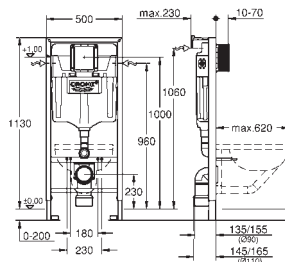

Rapid SL WC
flushing cistern GD 2
with small maintenance access
1.13 m installation height
for on-the-wall installations or studded walls
powder coated steel frame, self-supporting
for dry-cladding, completely pre-assembled
with fixed connections
for single or series installation
quick adjustment, lockable
fixing material, TÜV approved
2 WC fixing bolts, fixing device for ceramic
distance of fixing bolts 180/230 mm
outlet bend Ø 90 mm
depth adjustable
reducer Ø 90/110 mm
inlet and outlet connecting set
adjustment ex factory 6 l and 3 l
pneumatic discharge valve offering 3 modes of operation: dual flush or start/stop or single flush
water supply from left/right or back
low noise (group I acc. to German Noise Specification)
DIN approved
insulated against condensation
1/2" water supply connection including integrated angle valve and push fit flexible hose union
no tools required for the installation of the inspection shaft incl. protection during construction phase
for vertical or horizontal use
accessories for on-the-wall installation