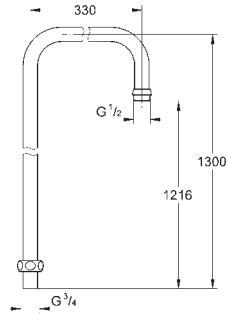

GROHE COMMERCIAL SHOWERS

Ref. No.	EAN code	Colour	Retail Guide Price (£)
27 304 000	4005176600142	chrome	60.63

Riser pipe 1300 mm
shower riser Ø 18 mm
union nut 3/4"
1300 mm high
projection 330 mm
GROHE StarLight chrome finish

BATH FITTINGS

THERMOSTATS

CONCEALED SOLUTIONS

SHOWERS

KITCHEN FITTINGS

COMMERCIAL FITTINGS

SHOWER TOILET

INSTALLATION SYSTEMS

FLUSHING SYSTEMS

ACTUATIONS

CONNECTION AND SECURITY TECHNOLOGY

SPARE PARTS AND ACCESSORIES