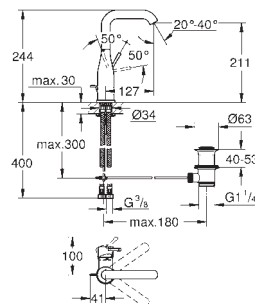

32 628 001 4005176306983 chrome 204.27

Essence New Single-lever basin mixer 1/2" L-Size
monobloc installation
metal lever
28 mm ceramic cartridge with **GROHE SilkMove** with temperature limiter
GROHE StarLight chrome finish
GROHE EcoJoy mousseur 5.7 l/min
GROHE AquaGuide adjustable mousseur
GROHE QuickFix Plus installation system
swivel spout with mousseur and stop limiter
pop-up waste set 1 1/4"
flexible connection hoses