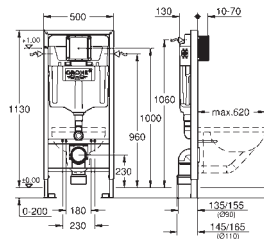

GROHE RAPID SL FOR WC

Ref. No.	EAN code	Colour	Retail Guide Price (£)
38 528 001	4005176863943		318.18

Rapid SL WC
flushing cistern GD 2
with small maintenance access
1.13 m installation height
for on-the-wall installations or studded walls
powder coated steel frame, self-supporting
for dry-cladding, completely pre-assembled
with fixed connections
quick adjustment, lockable
fixing material
TÜV approved
2 WC fixing bolts
fixing device for ceramic
distance of fixing bolts 180/230 mm
outlet bend Ø 90 mm
depth adjustable
reducer Ø 90/110 mm
inlet and outlet connecting set
adjustment ex factory 6 l and 3 l
pneumatic discharge valve offering 3 modes of operation: dual flush or start/stop or single flush
water supply from left/right or back
insulated against condensation
1/2" water supply connection including integrated angle valve and push fit flexible hose union
no tools required for the installation of the inspection shaft incl. protection during construction phase
for vertical or horizontal use
without front wall brackets
38 558 00M (pair)

38 536 001	4005176863929		318.18