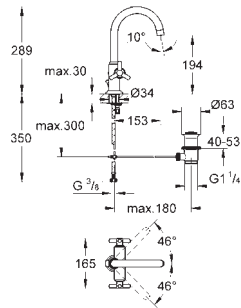

21 019 000 4005176235979 chrome 421.33

Atrio
Basin mixer, 1/2"
L-Size
ceramic headparts 1/2", 90°
GROHE StarLight chrome finish
rapid installation system
swivel tubular spout with mousseur and stop limiter
pop-up waste set 1 1/4"
flexible connection hoses
with Ypsilon handle