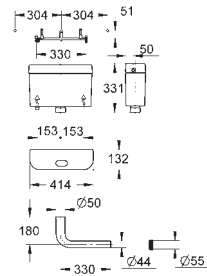

37 945 SH0 4005176256387 **alpine white** **64.20**

Concealed cistern, 6 l
non-interruptible flush cycle
ABS flush pipe 180 mm x 320 mm
min. recommended
static pressure 0.2 bar
connection from left / right or back