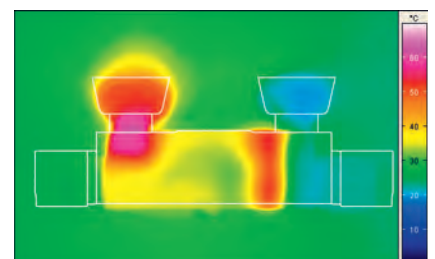

Thermal image
without GROHE CoolTouch®