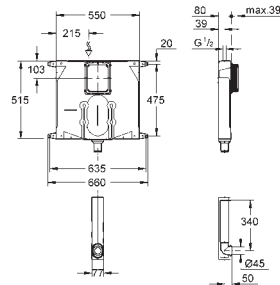

38 863 000 4005176832345 **126.23**

Flushing cistern for WC 80 mm
with small maintenance access
pneumatic discharge valve offering 3 modes of
operation: dual flush or start/stop or single flush
water supply connection from top
low noise (group I acc. to
German Noise Specification)
with plaster base coating made of vinyl fleece
with push fit flexible hose union
with angle valve 1/2"
Shortable inspection shaft incl.
protection during construction phase,
for vertical flush plates only
fixing brackets