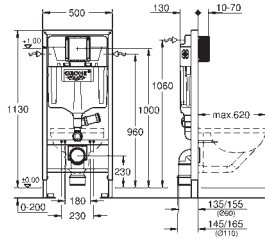

GROHE RAPID SL FOR WC

Ref. No.	EAN code	Colour	Retail Guide Price (£)
39 002 000	4005176936920		333.32

Rapid SL WC
flushing cistern GD 2
with flush pipe for external odour extraction
with small maintenance access
1.13 m installation height
for on-the-wall installations or studded walls
powder coated steel frame, self-supporting
for dry-cladding, completely pre-assembled
with fixed connections
for single or series installation
quick adjustment, lockable
fixing material
TÜV approved
2 WC fixing bolts
fixing device for ceramic
distance of fixing bolts 180/230 mm
outlet bend Ø 90 mm
depth adjustable
reducer Ø 90/110 mm
inlet and outlet connecting set
adjustment ex factory 6 l and 3 l
flush pipe with connection for odor extraction 50 mm
pneumatic discharge valve offering 3 modes of operation: dual flush or start/stop or single flush
water supply from left/right or back
low noise (group I acc. to German Noise Specification)
DIN approved
insulated against condensation
1/2" water supply connection including integrated angle valve and push fit flexible hose union
no tools required for the installation
of the inspection shaft incl. protection during construction phase
for vertical or horizontal use
without front wall brackets
38 558 00M (pair)

39 112 001	4005176359262		333.32