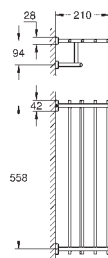

Essentials Cube Multi-towel rack
material: metal
558 mm
concealed fastening
GROHE StarLight chrome finish

40 511 001	4005176324475	chrome	20.55