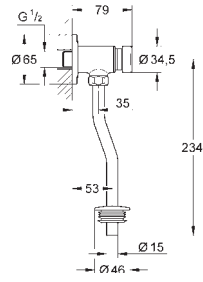

FLUSHING SYSTEMS

ACTUATIONS

CONNECTION AND SECURITY TECHNOLOGY

SPARE PARTS AND ACCESSORIES

GROHE URINAL FLUSH VALVES

Ref. No.	EAN code	Colour	Retail Guide Price (£)
----------	----------	--------	------------------------