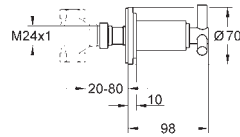

Ref. No.	EAN code	Colour	Retail Guide Price (£)
19 069 000	4005176236570	chrome	95.28