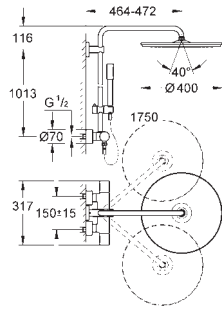

GROHE RAINSHOWER SYSTEM

Ref. No.	EAN code	Colour	Retail Guide Price (£)

27 174 001	4005176877162	chrome	1,793.02

Rainshower System 400
Shower system with thermostat for wall mounting
horizontal swivable 450 mm projection shower arm
exposed thermostatic shower
with Aquadimmer function
allows change between:
Rainshower Cosmopolitan 400 head shower (28 778 000)
with ball joint
rotation angle $\pm 20^\circ$
hand shower Sena Stick (28 034 000)
adjustable height via gliding element
(12 140 000)
shower hose 1.750 mm (28 025 000)
GROHE TurboStat compact cartridge
with wax thermoelement
GROHE CoolTouch
GROHE DreamSpray perfect spray pattern
GROHE StarLight chrome finish
SpeedClean anti-limescale system
Inner WaterGuide for a longer life