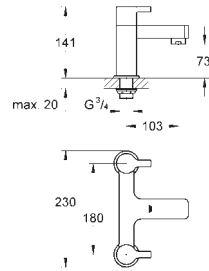

GROHE LINEARE

Ref. No. EAN code Colour Retail Guide Price (£)

25 104 000 4005176881794 chrome 348.26

Lineare
Two-handed Bath/Shower mixer 1/2"
deck mounted
metal handles
Longlife headpart 3/4"
recommended pressure 0.2-5.0 bar
GROHE StarLight chrome finish