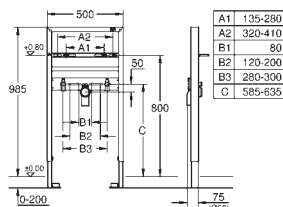

Rapid SL for basin
1.0 m installation height
for on-the-wall installations or studded walls
powder coated steel frame, self-supporting
for dry-cladding, completely pre-assembled
for single or series installation
PE-outlet bend 50 mm dia
without front wall brackets
38 558 00M (pair)