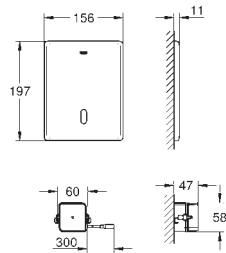

System requirements: Apple

iPhone 5/6, iPad 2/3/4/Air/Air 2, iPad mini 2/3
Apple operating system: iOS 8.0 and above (32/64 bit)

System requirements Android

min 4" display with OS Version 4.3 – 5.x

Mobile devices and GROHE IR Remote App*** are not included in delivery and have to be ordered separately via an authorised Apple store/store/iTunes or Google Play store.

* The Bluetooth word mark and logos are registered trademarks owned by Bluetooth SIG, Inc. and any use of such marks by Grohe AG is under license. Other trademarks and trade names are those of their respective owners.

** Apple, the Apple logo, iPod, iPod Touch, iPhone and iTunes are trademarks of Apple Inc., registered in the U.S. and other countries. Apple is not responsible for the function of this device or its compliance with safety and regulatory standards.

*** Available for free via iTunes app or Google Play store.