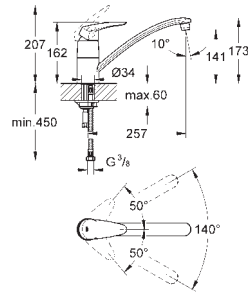

GROHE EURODISC

Ref. No.	EAN code	Colour	Retail Guide Price (£)

33 770 001	4005176828959	chrome	185.53

Eurodisc
Sink mixer 1/2"
monobloc installation
GROHE StarLight finish
GROHE SilkMove 35 mm ceramic cartridge
mousseur
adjustable flow rate limiter
swivel tubular spout
swivel area 140°
with stop restriction
flexible connection hoses
rapid installation system