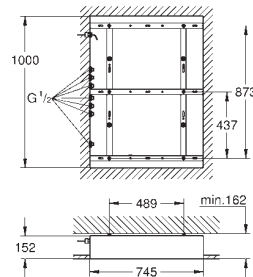

Rainshower F-Series 40" AquaSymphony Ceiling shower 6+ sprays with light

1016 mm x 762 mm x 155 mm
metal
minimum flow rate 25 l/min
min. recommended pressure 3.0 bar
1 x AquaCurtain
1 x Pure XL spray
1 x 2 cold mist spray
2 x GROHE PureRain spray 400 x 190 mm
1 x 2 XL Waterfall
1 x 4 Bokoma Spray with adjustment angle 20° and combinations
full spectrum LED: soft light with changing rainbow colours
individually adjustable: permanent lighting with colour selection
power supply for light 12 V DC
CE approved
SpeedClean anti-limescale system
GROHE DreamSpray perfect spray pattern
GROHE StarLight finish

requires rough-in set (26 376 000), F-digital Deluxe base unit box (26 376 000), Bluetooth unit (36 371 000) and various cable connections – all to be ordered separately due to individualised installation

The ceiling construction must be appropriate for the weight requirement of the product (> 70 kg). Ceiling shower has to be controlled by 7 outlets + 1 hand shower outlet and the performance of the waste must be of sufficient size (> 100 l). For detailed planning please see separate planning & installation guide before start.

recommendation: 34 634 000 Grohtherm F trim set for AquaSymphony

26 376 000	4005176350818	chrome	1,500.00

Rainshower F-Series 40" Roughing-in set for floor mounted bath spout and bath/shower mixer

for use with Rainshower F-Series 40" AquaSymphony ceiling shower
1000 mm x 745 mm x 152 mm
min. installation depth: 167 mm
Waterways: Brass
1/2" connections

The ceiling construction must be appropriate for the weight requirement of the product (> 70 kg). Ceiling shower has to be controlled by 7 outlets + 1 hand shower outlet and the performance of the waste must be of sufficient size (> 100 l). For detailed planning please see separate planning & installation guide before start.

Note: mounting pattern for Grohtherm F THM complete kit (34 634 000) included

26 374 000	4005176350825	chrome	765.00

GROHE F-digital Deluxe

Base unit box 4.0 Bluetooth F-Series 40" (BCU V4.0)

to control LightCurtain of Rainshower F-Series 40" AquaSymphony ceiling shower
additional light, sound and steam modules can be connected and controlled consisting of:

- 2 plug connections, each for one pair of sound modules (36 360 000)
- 1 plug connection for one pair of light modules (36 359 000)
- 1 plug connection LightCurtain for Rainshower F-Series 40" AquaSymphony (26 373 000)
- 2 plug connections for steam module (36 362 000 or 36 368 000), including 1 connection for steam generator and 1 connection for temperature sensor
- 2 plug connections for power supply (per power supply max. 4 devices light/sound)
- 2 plug connections for Bluetooth unit (supply voltage and data line)

CE approved
must be accessible for service

optional the base unit box can be placed into extra equipment 36 367 000 component to be ordered separately