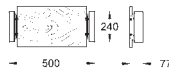

38 652 000 4005176294778 103.50

Rapid SL mounting plate
for fixing concealed fittings and room ventilation
for **studded walls**
for empty elements
for GROHE Rapido
500 x 240 x 77 mm
variable depth adjustment 75-115 mm
with waterproof plywood board for fixation
fixing material