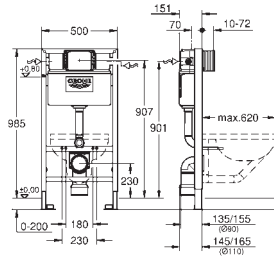

GROHE RAPID SL FOR WC

Ref. No.	EAN code	Colour	Retail Guide Price (£)

38 525 001	4005176863967		330.42

Rapid SL WC

1.0 m installation height

for on-the-wall installations or studded walls
powder coated steel frame, self-supporting
for dry-cladding, completely pre-assembled
with fixed connections

for single or series installation
quick adjustment, lockable
fixing material

TÜV approved

2 WC fixing bolts

fixing device for ceramic

distance of fixing bolts 180/230 mm

outlet bend Ø 90 mm

depth adjustable

reducer Ø 90/110 mm

inlet and outlet connecting set

pneumatic discharge valve offering 3 modes of

operation: dual flush or start/stop or single flush

front actuation

water supply from left/right or back

insulated against condensation

1/2" water supply connection including integrated

angle valve and push fit flexible hose union

without front wall brackets

38 558 00M (pair)

without wall plate/actuation

GROHE EcoJoy technology for less water

and perfect flow

38 526 000	4005176291050		337.03