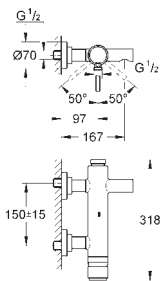

32 652 001 4005176849466 469.84
Atrio Single-lever bath/shower mixer 1/2"
wall mounted
GROHE SilkMove 46 mm ceramic cartridge
GROHE StarLight chrome finish
adjustable flow rate limiter
automatic diverter: bath/shower
cast spout
mousseur
shower bottom outlet 1/2" with
integrated non return-valve
covered S-unions
protected against backflow