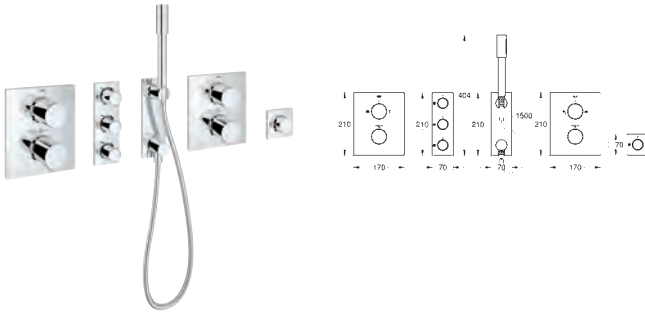

GROHE AQUASYMPHONY

Ref. No.	EAN code	Colour	Retail Guide Price (£)
34 634 000	4005176343650	chrome	1,900.00

NEW

Grotherm F

Thermostat complete kit for F40" preconfigured

water control trims for Rainshower F-Series 40" AquaSymphony ceiling shower for controlling eight water outlets with special printing safety lock 43° C preinstalled

consisting of:

- 2 x thermostatic trim set with 2-way diverter (27 618 000)
- 1 x triple volume control trim (27 625 000)
- 1 x volume control (27 623 000)
- 1 x wall shower union with holder (27 621 000)
- 1 x Sena stick hand shower (28 034 000)
- 1 x Relexaflex metal 1500 mm (28 143 000)

thermostatic mixers and rough-ins have to be ordered separately:

- 2 x Rapido T universal thermostatic mixer (35 500 000)
- 4 x Rapido C rough-in box for volume control (35 028 000), mounting pattern included in rough-in set (26 376 000)
- 1 x Grotherm F rough-in box for wall shower union (35 034 000)