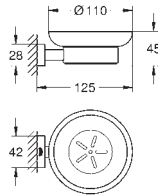

GROHE ESSENTIALS CUBE

Ref. No.	EAN code	Colour	Retail Guide Price (£)

40 754 001	4005176328367	chrome	33.93

Essentials Cube Soap dish with holder
material: glass / metal
consisting of:
holder (40 508 001)
soap dish (40 368 001)
concealed fastening
GROHE StarLight chrome finish

40 510 001	4005176324420	chrome	44.27