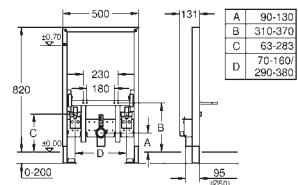

38 543 000 4005176291258

263.92

Rapid SL for bidet
0.82 m installation height
powder coated steel frame, self-supporting
for on-the-wall installations or studded walls
height adjustable fitting connections
for single or series installation
PE-outlet bend 50 mm dia
fixing material for bidet