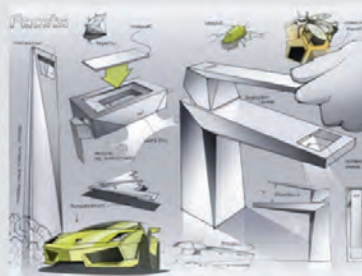

Allure Brilliant

Like a diamond.

Crisp planes, intriguing angles and cut-out details, Allure Brilliant illustrates the absolute precision that can only be achieved through years of experience and an unflinching passion for innovation. Complex without being complicated, faceted faucets add a new dimension to bathroom design, and a new dimension to water. With its gem-like quality and structured shape Allure Brilliant exudes architectural appeal. Our designers and engineers have taken on the roles of lapidaries, refining and polishing with utmost care to create a collection of intriguing designs, which will challenge your perception of bathroom fittings.

Brochure

GROHE SPA

Discover these products also in our GROHE SPA brochure

[Download \(PDF, 16.2 MB\)](#)

[Find Your Showroom](#)

GALLERY

EXPERIENCING ALLURE BRILLIANT

Inside and out, Allure Brilliant pushes the boundaries. With their confident and precise use of geometric shapes, Allure Brilliant explore the pure, linear appeal of minimalist architecture to create a striking and alluring portfolio of faucets, showers and fittings. Starting with the simplicity of a square or rectangle, the Allure Brilliant Collection utilises geometric forms to their full potential and takes faucets in a new direction with its clean angular lines and flat planes. An aperture at the end of the spout gives a new view of water – a cascading flow that entices and teases every time.