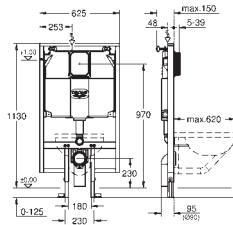

GROHE RAPID SL FOR WC

Ref. No.	EAN code	Colour	Retail Guide Price (£)
38 994 000	4005176932335		286.66

Rapid SL WC
for small, narrow bathrooms
flushing cistern 80 mm
with small maintenance access
1.13 m installation height
element width 0.62 m
for on-the-wall installations or studed walls
powder coated steel frame, self-supporting
for dry-cladding, completely pre-assembled
with fixed connections
for single installation
quick adjustment, lockable
fixing material
TÜV approved
2 WC fixing bolts
fixing device for ceramic
distance of fixing bolts 180/230 mm
outlet bend Ø 90 mm
depth adjustable
reducer Ø 90/110 mm
inlet and outlet connecting set
adjustment ex factory 6 l and 3 l
pneumatic discharge valve offering 3 modes of
operation: dual flush or start/stop or single flush
water supply from top or back
low noise (group I acc. to
German Noise Specification)
insulated against condensation
water supply 1/2" and push fit flexible hose union
no tools required for the installation
of the inspection shaft incl. protection
during construction phase
for vertical use
accessories for on-the-wall installation
GROHE EcoJoy technology for less water
and perfect flow

38 995 000	4005176932342		309.99

Rapid SL WC
for small, narrow bathrooms
flushing cistern 80 mm
with small maintenance access
1.13 m installation height
variable element width 0.70 – 1.20 m
for on-the-wall installation
powder coated steel frame, self-supporting
for dry-cladding, completely pre-assembled
with fixed connections
for single installation
quick adjustment, lockable
fixing material
TÜV approved
2 WC fixing bolts
fixing device for ceramic
distance of fixing bolts 180/230 mm
outlet bend Ø 90 mm
depth adjustable
reducer Ø 90/110 mm
inlet and outlet connecting set
adjustment ex factory 6 l and 3 l
pneumatic discharge valve offering 3 modes of
operation: dual flush or start/stop or single flush
water supply from top
low noise (group I acc. to
German Noise Specification)
insulated against condensation
water supply 1/2" and push fit flexible hose union
no tools required for the installation
of the inspection shaft incl. protection
during construction phase
for vertical use
accessories for on-the-wall installation
GROHE EcoJoy technology for less water
and perfect flow