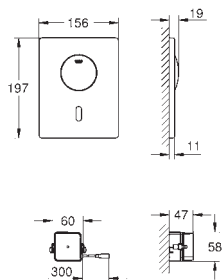

System requirements: Apple

iPhone 5/6, iPad 2/3/4/Air/Air 2, iPad mini/2/3
Apple operating system: iOS 8.0 and above (32/64 bit)

System requirements Android

min 4" display with OS Version 4.3 – 5.x

Mobile devices and GROHE IR Remote App*** are not included in delivery and have to be ordered separately via an authorised Apple store/store/iTunes or Google Play store.

* The Bluetooth word mark and logos are registered trademarks owned by Bluetooth SIG, Inc. and any use of such marks by Grohe AG is under license. Other trademarks and trade names are those of their respective owners.

** Apple, the Apple logo, iPod, iPod Touch, iPhone and iTunes are trademarks of Apple Inc., registered in the U.S. and other countries. Apple is not responsible for the function of this device or its compliance with safety and regulatory standards.

*** Available for free via iTunes app or Google Play store.