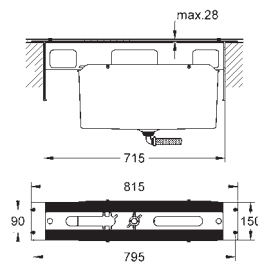

4/5-hole bath combination (optional) baseframe for installation under tiled surround
base frame
drainage box with integrated outlet for splash water

23 491 001   4005176307263   chrome   1,122.00