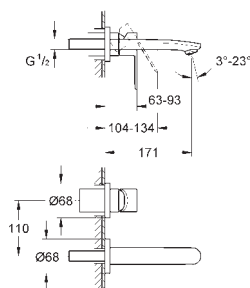

Eurostyle Cosmopolitan 2-hole basin mixer S-Size
wall or deck mounted
without concealed body
set for final installation for 32 635 000
metal escutcheon
metal lever
GROHE StarLight chrome finish
GROHE AquaGuide adjustable mousseur
centre distance 150 mm
projection 171 mm

32 635 000 4005176845949 222.01