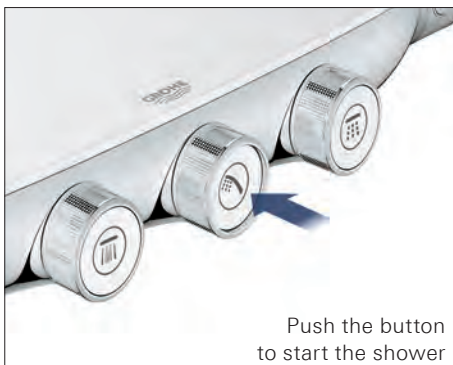

Turn to adjust the water volume gradually from Eco to Full Flow.

NEW

Push the button to start the shower