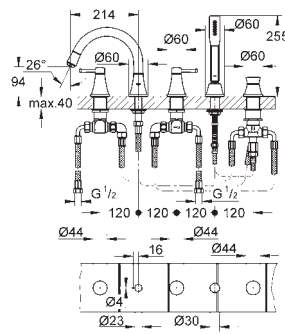

Ref. No. EAN code Colour Retail Guide Price (£)

19 936 000 4005176930812 chrome 870.77
19 936 IGO 4005176930829 chrome/gold 1,151.37

Grandera
4-hole single-lever bath combination
GROHE SilkMove 46 mm ceramic cartridge
GROHE StarLight chrome finish
consisting of
pre-assembled spout fixing
OHM operating element
bath spout with mousseur and diverter bath/shower
Grandera hand shower 7.6 l/min
metal shower hose
flexible connection hoses
connection for shower hose
protected against backflow
can be used with 29 037 000