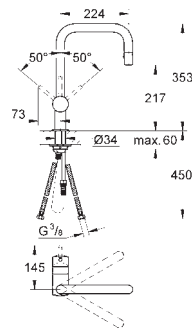

32 322 000	4005176830242	chrome	294.80
32 322 DC0	4005176830259	supersteel	394.10

Minta
Sink mixer 1/2"
monobloc installation
GROHE StarLight finish
GROHE SilkMove 46 mm ceramic cartridge
pull-out mousseur spray
diverter: mousseur/shower jet
adjustable flow rate limiter
swivel tubular spout, integrated non-return valve
protected against backflow
flexible connection hoses
rapid installation system