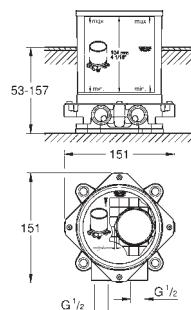

Rough-in set 1/2"
for floor-mounted tub spouts and mixers
without finishing trim set
installation plate with 360° horizontal and 3° vertical adjustment installation depth 53-157 mm depth compensation 104 mm two 1/2" female connections (hot/cold supplies) flushing plug acoustic isolation mat gasket fixing material