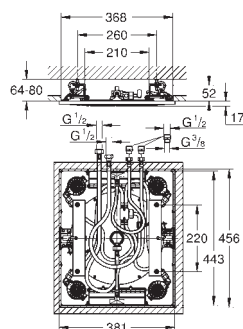

Rainshower F-Series 15"
Ceiling shower 3 sprays
Rain, Bokoma Spray, Waterfall and combinations
381 mm (width) x 17 mm (height) x 456 mm (depth)
metal
GROHE DreamSpray perfect spray pattern
GROHE StarLight chrome finish
GROHE XL Waterfall extra wide waterfall spray
SpeedClean anti-limescale system
minimum flow rate 20 l/min.
flow of single spray at 3 bar:
1 x Rain spray 300 mm: ca. 20 l/min
2 x XL Waterfall: 1 Waterfall: 20 l, 2 Waterfall: 32 l/min
4 x Bokoma Spray with adjustment angle 20°: 20 l/min
head shower has to be controlled by 4 outlets
recommendation: **Grotherm F** thermostatic trim with integrated 2-way diverter 27 618 000, 35 500 000 and triple volume control trim 27 625 000, 35 031 000