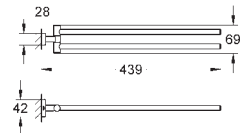

Essentials Cube Towel ring
 material: metal
 concealed fastening
GROHE StarLight chrome finish

40 624 001	4005176324444	chrome	55.08
------------	---------------	--------	-------

Essentials Cube Towel bar
 material: metal
 2 arms, pivotable
 439 mm
 concealed fastening
GROHE StarLight chrome finish