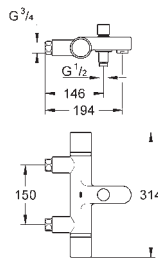

34 448 000	4005176919183	chrome	320.98

Grotherm 1000 Cosmopolitan Thermostatic bath/shower mixer 3/4"

GROHE StarLight chrome finish

chromed scale rings

GROHE SafeStop Plus, removable max.

temperature stop at 46° C

GROHE TurboStat compact cartridge

with wax thermoelement

integrated mixed water shut off

automatic diverter: bath/shower

shower bottom outlet 1/2"

built-in non return valve

dirt strainers

protected against backflow

without connection unions

recommended pressure 0.1 - 1.0 bar

max. pressure differential 5:1