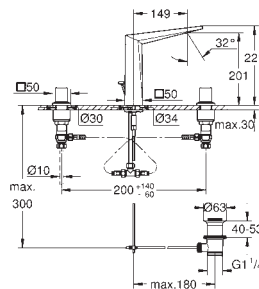

20 344 000 4005176898884 chrome 695.81

Allure Brilliant Three-hole basin mixer 1/2" M-Size
ceramic headparts 1/2", 90°
GROHE StarLight chrome finish
GROHE EcoJoy 5.0 l/min. flow limiter
spout with integrated mousseur
pop-up waste set 1 1/4"
pressure-proof, flexible connection hoses between spout and side valves