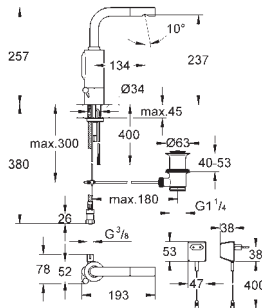

36 091 000 4005176869945 chrome 691.90

Essence E
Infra-red electronic basin mixer 1/2" with mixing device, adjustable temperature limiter and waste set

with plug transformer 230 V, 50 Hz, 3,2 VA
GROHE StarLight chrome finish
GROHE EcoJoy 5.0 l/min. flow limiter
integrated mousseur
solenoid valve integrated in housing
flexible connection hoses
dirt strainers
rapid installation system
automatically stops after 60 sec. (factory set)
additional functions and precise settings by remote control 36 407
automatic flushing after 1 or 3 days without use
thermal disinfection for 3,5 or 11 min
CE approved
noise classification 1 in accordance with DIN4109
type of protection faucet IP 59K
requires additional power supply 36 338 000