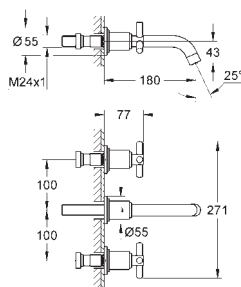

20 164 000 400517685191 chrome 475.53

Atrio
3-hole basin mixer
S-Size
wall mounted
without concealed body
set for final installation for 32 706 000
valves hot/cold
with headparts 1/2" - 90°
GROHE StarLight chrome finish
centre distance 200 mm
projection 180 mm
with Ypsilon handle

20 387 000 4005176912580 chrome 496.50

Ditto, projection 220 mm