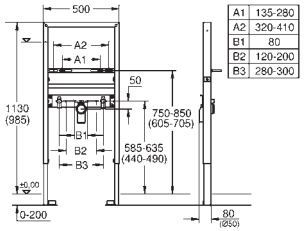

Rapid SL for basin
height adjustable
for single hole installation
1.13 m installation height
for on-the-wall installations or studded walls
powder coated steel frame, self-supporting
for dry-cladding, completely pre-assembled
with fixed connections
for single or series installation
quick adjustment, lockable
fixing material
TÜV approved
fixing and connecting traverse, height adjustable
wash basin fixing bolts with
fixing device for ceramic
variable distance of fixing bolts
PE-outlet bend 50 mm dia
seal Ø 32 mm
2 noise protected fitting connections ½"
without front wall brackets
38 558 00M (pair)

38 748 001 4005176863387 422.62