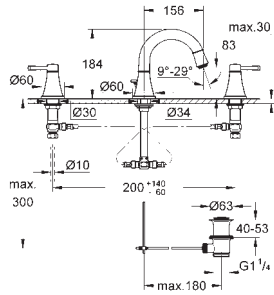

GROHE GRANDERA

Ref. No.	EAN code	Colour	Retail Guide Price (£)

20 417 000	4005176930553	chrome	397.73
20 417 IGO	4005176930560	chrome/gold	525.67

Grandera
Three-hole basin mixer 1/2"
S-Size
valves hot/cold
with headparts 1/2" - 90°
GROHE StarLight chrome finish
GROHE EcoJoy technology for less water
and perfect flow
GROHE AquaGuide adjustable mousseur 5.7 l/min
pop-up waste set 1 1/4"
pressure-proof, flexible connection hoses
between spout and side valves