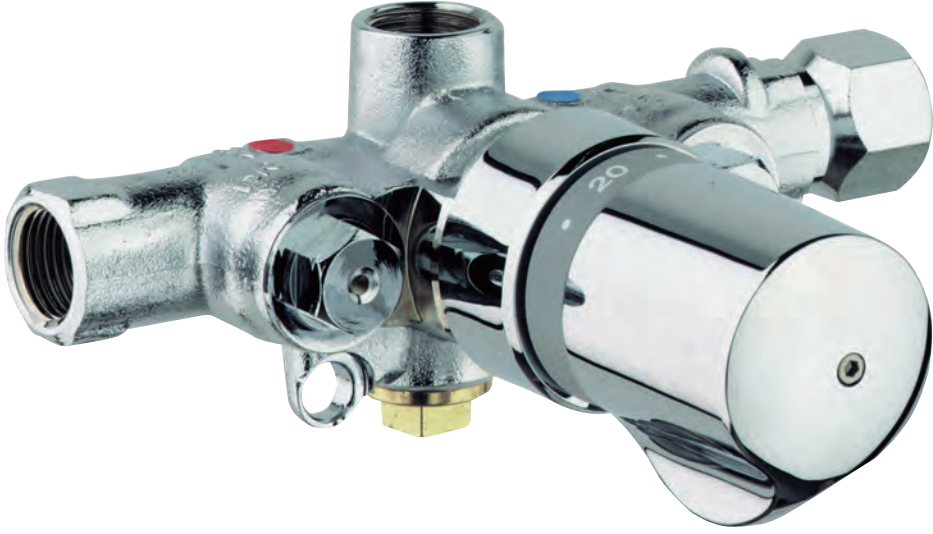

ACTUATIONS

CONNECTION AND SECURITY TECHNOLOGY

SPARE PARTS AND ACCESSORIES

GROHE AUTOMATIC 2000

GROHE AUTOMATIC 2000

	Ref. No.	EAN code	Colour	Retail Guide Price (£)
 	34 309 000	4005176199486	chrome	300.11
	<p>Automatic 2000 Special In-line thermostat, 1/2" without flow control wax thermoelement nickel-plated lockable temperature stop between 35 and 41°C integrated non-return valve accessible strainers GROHE StarLight chrome finish max. pressure differential 5:1 TMV3 approved product</p>			
 	12 400 000	4005176004582	chrome	35.55
	<p>S-union 1/2" x 3/4" adjustment range 10 mm GROHE StarLight chrome finish</p>			
 	12 407 000	4005176004629	chrome	103.61
	<p>Wall union, male 1/2" connection pipe Ø 18 mm connector set 3/4" male thread 1/2" escutcheon GROHE StarLight chrome finish</p>			
	47 095 000	4005176128646	chrome	67.05
	<p>Handle for shut-off valve pre-adjustable flow volume</p>			