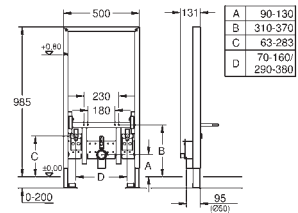

38 545 000 4005176291272

263.92

Rapid SL for bidet
1.0 m installation height
powder coated steel frame, self-supporting
for on-the-wall installations or studded walls
height adjustable fitting connections
for single or series installation
PE-outlet bend 50 mm dia
fixing material for bidet