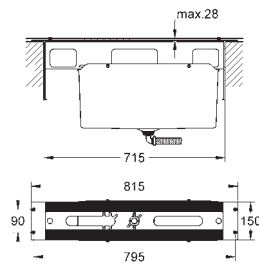

29 037 000 4005176865749 699.31

4/5-hole bath combination (optional)
baseframe for installation
under tiled surround
base frame
drainage box with
integrated outlet for splash water