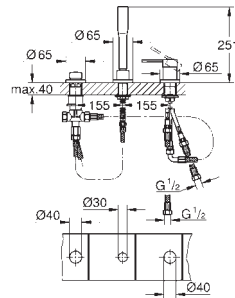

Essence New
3-hole single-lever bath combination
Three hole installation
GROHE SilkMove 35 mm ceramic cartridge
GROHE StarLight chrome finish OHM operating element diverter bath/shower hand shower 27 400 000 metal shower hose 2000 mm flexible connection hoses connection for shower hose protected against backflow for use with 29 037 000 for combination with 28 990 / 28 991

29 037 000   4005176865749   699.31