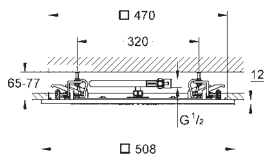

Rainshower F-Series 20"
Ceiling shower 1 spray
Rain
508 x 508 mm
connection thread 1/2"
GROHE DreamSpray perfect spray pattern
GROHE StarLight chrome finish
SpeedClean anti-limescale system

27 939 001	4005176927287	chrome	2,419.66