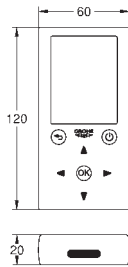

GROHE EUROSMART COSMOPOLITAN E

Ref. No. EAN code Colour Retail Guide Price (£)

36 339 000 4005176896842

162.24

**Eurosmart Cosmopolitan E
Concealed mounting box
with mixture**
wall installation
suitable for IR-sets for final installation
2 stop valves
housing with mixing device
non-return valve
connection housing for power supply
suitable for
36 315 000, 36 412 000, 36 376 000