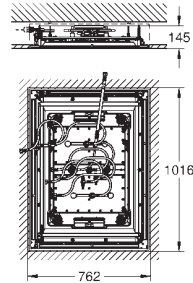

GROHE AQUASYMPHONY

NEW

Ref. No.	EAN code	Colour	Retail Guide Price (£)
26 373 000	4005176343643	chrome	15,700.00

Rainshower F-Series 40" AquaSymphony Ceiling shower 6+ sprays with light

1016 mm x 762 mm x 155 mm
metal
minimum flow rate 25 l/min
min. recommended pressure 3.0 bar
1 x AquaCurtain
1 x Pure XL spray
1 x 2 cold mist spray
2 x GROHE PureRain spray 400 x 190 mm
1 x 2 XL Waterfall
1 x 4 Bokoma Spray with adjustment angle 20° and combinations
full spectrum LED: soft light with changing rainbow colours
individually adjustable: permanent lighting with colour selection
power supply for light 12 V DC
CE approved
SpeedClean anti-limescale system
GROHE DreamSpray perfect spray pattern
GROHE StarLight finish

requires rough-in set (26 376 000), F-digital Deluxe base unit box (26 376 000), Bluetooth unit (36 371 000) and various cable connections – all to be ordered separately due to individualised installation

The ceiling construction must be appropriate for the weight requirement of the product (> 70 kg). Ceiling shower has to be controlled by 7 outlets + 1 hand shower outlet and the performance of the waste must be of sufficient size (> 100 l). For detailed planning please see separate planning & installation guide before start.

recommendation: 34 634 000 Grohtherm F trim set for AquaSymphony

26 376 000	4005176350818	chrome	1,500.00