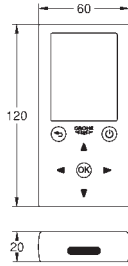

GROHE EUROECO COSMOPOLITAN E

Ref. No.	EAN code	Colour	Retail Guide Price (£)

36 407 000	4005176318801		237.68

Remote control for all GROHE infra-red products

functions for single eye infra-red electronics as of 06/2015

- monitoring
- auto flush cycles
- solenoid cycles
- thermal disinfection cycles
- total running time or number of flushes
- configuration
- detection range
- shut-off delay
- auto flush
- thermal disinfection
- cleaning mode
- service
- send and save profile
- battery status
- reset to factory or user settings
- hard and software version
- 3 x 1.5 V DC (AAA) battery supply