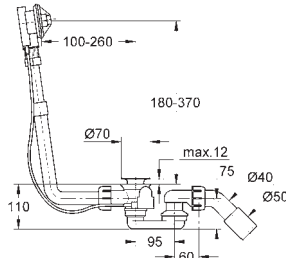

Ref. No.	EAN code	Colour	Retail Guide Price (£)

28 939 000	4005176209161		83.29

Talento
Pop-up bath waste and overflow
set for normal bath
and deep shower trays
with bowden cable
bottle trap
45° waste elbow