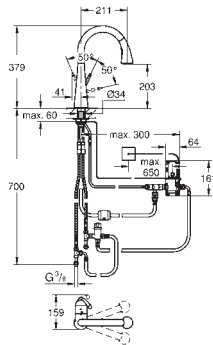

GROHE ZEDRA / ZEDRA TOUCH

GROHE ZEDRA / ZEDRA TOUCH

NEW

Ref. No.	EAN code	Colour	Retail Guide Price (£)
30 219 001	4005176343063	chrome	687.80
30 219 DC1	4005176343070	supersteel	890.17

Zedra Touch
Electronic single-lever sink mixer 1/2"
Touch: activation of water via skin contact
battery supply 6 V lithium-battery,
 type CR-P2
 CE approved
 solenoid valve
 automatically stops after 60 sec.
 (factory set)
 type of protection IP 44
GROHE SilkMove 46 mm ceramic cartridge
 pull-out dual spray control - switches between regular flow and spray
 diverter: mousseur/shower jet
 automatic return to mousseur
 adjustable flow rate limiter
 swivel tubular spout
 swivel area 360°
 protected against backflow
 flexible connection hoses
 rapid installation system