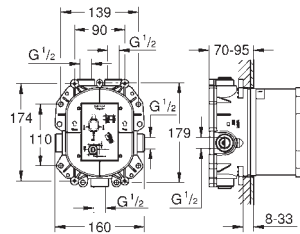

INSTALLATION SYSTEMS

FLUSHING SYSTEMS

ACTUATIONS

CONNECTION AND SECURITY TECHNOLOGY

SPARE PARTS AND ACCESSORIES

GROHE RAPIDO T

Ref. No.	EAN code	Colour	Retail Guide Price (£)
----------	----------	--------	------------------------