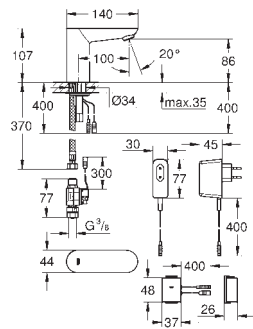

GROHE BLUETOOTH MONITORING

Ref. No.	EAN code	Colour	Retail Guide Price (£)
36 409 000	4005176320538	chrome	466.23

**Euroeco Cosmopolitan E Bluetooth
Infra-red electronic basin tap 1/2"**

with infrared sensor and Bluetooth module for bi-directional communication for monitoring, configuration and service purpose
with plug transformer 100-240 V AC, 50-60 Hz, 6.75 V DC
rapid installation system

GROHE StarLight finish

GROHE EcoJoy mousseur 5.7 l/min

solenoid valve

dirt strainer

with Bluetooth 4.0* for wireless data communication

for Apple** and Android devices

Bluetooth range (max. 10 m) varies depending on materials used and walls

between transmitter and receiver

monitoring

password protected app detects up to 10 products at a time

auto flush cycles and timing last auto flush

usage per day over 30 days

thermal disinfection cycles and timings last disinfection

configuration

detection range and shut off delay

thermal disinfection

auto flush

cleaning mode

2 on/off timers

identification by name

service

send and save 3 profiles

reset to factory or user settings

hard and software version

CE approved

noise classification 1 in accordance

with DIN4109

type of protection faucet IP 59K

requires additional power supply 36 338 000

System requirements: Apple

iPhone 5/6, iPad 2/3/4/Air/Air 2, iPad mini/2/3

Apple operating system: iOS 8.0 and above (32/64 bit)

System requirements Android

min 4" display with OS Version 4.3 – 5.x

Mobile devices and GROHE IR Remote App*** are not included in delivery and have to be ordered separately via an authorised Apple store/store/iTunes or Google Play store.

* The Bluetooth word mark and logos are registered trademarks owned by Bluetooth SIG, Inc. and any use of such marks by Grohe AG is under license. Other trademarks and trade names are those of their respective owners.

** Apple, the Apple logo, iPod, iPod Touch, iPhone and iTunes are trademarks of Apple Inc., registered in the U.S. and other countries. Apple is not responsible for the function of this device or its compliance with safety and regulatory standards.

*** Available for free via iTunes app or Google Play store.