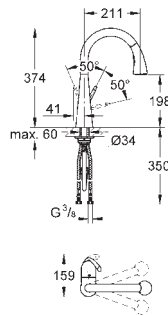

Zedra
Sink mixer 1/2"
monobloc installation
GROHE StarLight finish
GROHE SilkMove 46 mm ceramic cartridge
pull-out dual spray control - switches between regular flow and spray
diverter: mousseur/shower jet
automatic return to mousseur
adjustable flow rate limiter
swivel tubular spout
swivel area 360°
integrated non-return valve
protected against backflow
flexible connection hoses
rapid installation system

32 553 000	4005176864506	chrome	367.05
32 553 SD0	4005176864520	stainless steel	530.12