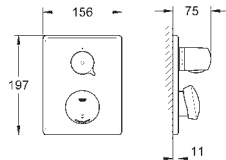

Eurodisc SE
Self-closing shower thermostat , 1/2"

6V lithium-battery, type CR-P2
GROHE StarLight chrome finish
GROHE TurboStat compact cartridge
with wax thermoelement
temperature scale handle with safety stop
between 35°C and 45°C
non-return valve, dirt strainers
start-stop function
self-closing electronic
activation of permanent run for thermal
disinfection for 3.5 min
Automatic flushing: 5 min after 3 days
without use
thermal disinfection for 3,5 or 11 min
CE approved

36 014 000 4005176286889 183.71