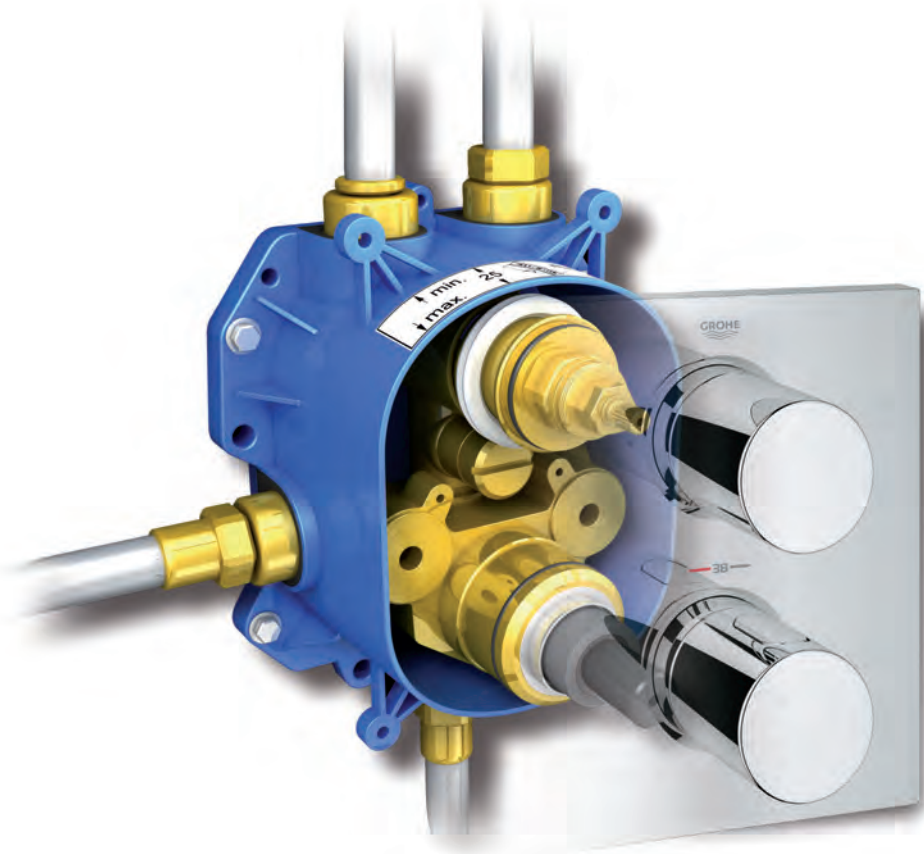

GROHE RAPIDO T

BATH FITTINGS

THERMOSTATS

CONCEALED SOLUTIONS

SHOWERS

KITCHEN FITTINGS

COMMERCIAL FITTINGS

SHOWER TOILET

INSTALLATION SYSTEMS

FLUSHING SYSTEMS

ACTUATIONS

CONNECTION AND SECURITY TECHNOLOGY

SPARE PARTS AND ACCESSORIES