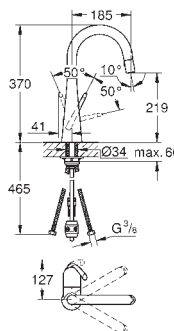

Zedra
Sink mixer 1/2"
monobloc installation, **GROHE StarLight finish**
GROHE SilkMove 46 mm ceramic cartridge
pull-out mousseur spray
diverter: mousseur/shower jet
automatic return to mousseur
adjustable flow rate limiter
swivel tubular spout
protected against backflow
flexible connection hoses