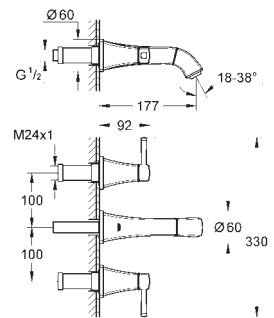

20 414 000	4005176930492	chrome	329.48
20 414 IGO	4005176930508	chrome/gold	426.19

Grandera
Three-hole basin mixer 1/2"
S-Size
wall mounted
set for final installation for
29 025 000
without concealed body
valves hot/cold
with headparts 1/2" - 90°
GROHE StarLight chrome finish
GROHE EcoJoy technology for less water
and perfect flow
GROHE AquaGuide adjustable mousseur 5.7 l/min
centre distance 200 mm
projection 177 mm

20 415 000	4005176930515	chrome	364.77
20 415 IGO	4005176930522	chrome/gold	482.01

Ditto, projection 234 mm