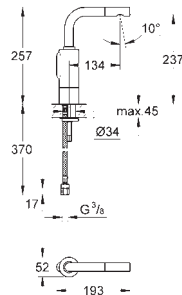

36 093 000	4005176869969	chrome	570.63

Essence E Infra-red electronic basin tap 1/2"

for cold or premixed water
monobloc installation
6V lithium-battery, type CR-P2
GROHE StarLight chrome finish
GROHE EcoJoy 5.0 l/min. flow limiter
integrated mousseur
solenoid valve integrated in housing
flexible connection hose
dirt strainer
rapid installation system
multistage battery status display
automatically stops after 60 sec. (factory set)
additional functions and precise settings by remote control 36 407
automatic flushing after 1 or 3 days without use
thermal desinfection for 3,5 or 11 min
CE approved
type of protection faucet IP 59K