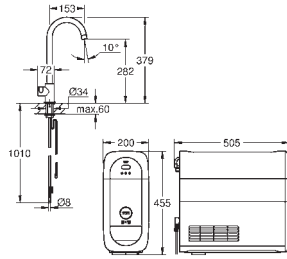

GROHE BLUE HOME

Ref. No.	EAN code	Colour	Retail Guide Price (£)
31 498 000	4005176356360	chrome	1,895.42
31 498 DC0	4005176356377	supersteel	2,026.15

GROHE Blue Home Starter kit

consisting of:
GROHE Blue Home pillar tap with filter function
handle for 2 types of filtered and chilled table water
still and sparkling
C-spout
flexible connection hoses
GROHE Blue Home cooler
power input 270 Watt, 230 V, 50 Hz
delivers 5 liters of chilled water per hour
adjustable for GROHE Blue filter size S, GROHE Blue activated carbon filter and
GROHE Blue magnesium+ filter
CE approved
GROHE Blue filter size S, filter head with flexible water hardness adjustment
GROHE Blue 425 g CO₂-carbonization bottle
min. recommended pressure 2.0 bar

BATH FITTINGS
THERMOSTATS
CONCEALED SOLUTIONS
SHOWERS
KITCHEN FITTINGS
COMMERCIAL FITTINGS
SHOWER TOILET
INSTALLATION SYSTEMS
FLUSHING SYSTEMS
ACTUATIONS
CONNECTION AND SECURITY TECHNOLOGY
SPARE PARTS AND ACCESSORIES