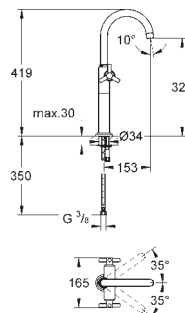

21 044 000 4005176270468 chrome 496.50

Atrio
Basin mixer, 1/2"
XL-Size
for free-standing basins
ceramic headparts 1/2", 90°
GROHE StarLight chrome finish
rapid installation system
swivel tubular spout with mousseur and stop limiter
height 419 mm
without lift rod and without pop up waste
flexible connection hoses
with Ypsilon handle