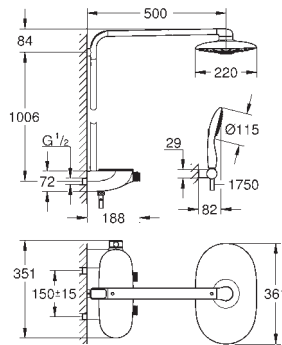

Rainshower System SmartControl 360 DUO Shower system with thermostat for wall mounting

consisting of:

horizontal 500 mm shower arm
exposed SmartControl thermostat
allows change between:

head shower Rainshower 360 DUO
GROHE PureRain/GROHE Rain O² spray* and TrioMassage
hand shower Power&Soul 115 (27 671 000)
hand shower wall holder (27 055 000)
Silverflex shower hose 1750 mm (28 388 000)
minimum flow rate 10 l/min.

GROHE DreamSpray perfect spray pattern

GROHE StarLight chrome finish

GROHE CoolTouch prevents scalding on hot surfaces

GROHE TurboStat compact cartridge

with wax thermoelement

GROHE EcoJoy technology for less water
and perfect flow

GROHE SafeStop safety button at 38°C

SmartControl push for ON-OFF, turn for volume adjustment from EcoJoy to Full
Flow

GROHE EasyReach shower tray
made of security glass

SpeedClean anti-limescale system

Inner WaterGuide for a longer life

Twistfree preventing the hose from twisting

* to be decided during initial installation; factory default setting: GROHE PureRain

NEW