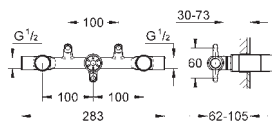

32 706 000 4005176855092 205.96

Two-handle basin mixer concealed body, 1/2" for 3-hole basin mixer without finishing trim set