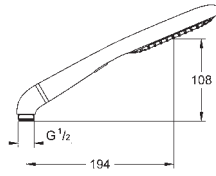

GROHE RAINSHOWER

Ref. No.	EAN code	Colour	Retail Guide Price (£)

27 274 000	4005176861383	chrome	113.59

Rainshower Eco 120

Hand shower 2 sprays

Rain, SmartRain

Eco function (reduction of flow rate)

Elbow adapter for the combination of handshowers with shower sets

GROHE StarLight chrome finish

GROHE DreamSpray perfect spray pattern

SpeedClean anti-limescale system

Inner WaterGuide for a longer life

Universal Mounting System. Fits all standard shower hoses