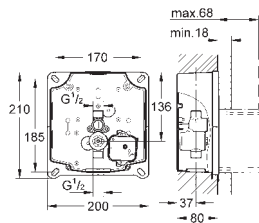

GROHE Rapido U

roughing-in set for urinal

**for manual actuation or Tectron
infra-red electronic 6 V or 230 V**

water group with stop valve

flow pressure min 0.5 bar

operating pressure max 10 bar

flush aid

functional unit checked ex factory

water supply connections 1/2" outer thread

connecting box for mains supply

installation box with gasket

fixing points for dry cladding and masonry-in

shortable inspection shaft incl. protection