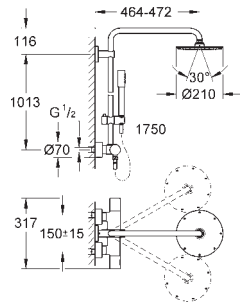

GROHE RAINSHOWER SYSTEM

Ref. No.	EAN code	Colour	Retail Guide Price (£)

27 032 001	4005176877155	chrome	1,187.42

Rainshower System 210
Shower system with thermostat for wall mounting
horizontal swivable 450 mm projection shower arm
exposed thermostatic shower
with Aquadimmer function
allows change between:
metal head shower Rainshower Cosmopolitan 210 (28 368 000)
with ball joint, rotation angle $\pm 15^\circ$
hand shower Sena Stick (28 034 000)
adjustable height via gliding element
(12 140 000)
metal shower hose 1750 mm (27 178 000)
GROHE TurboStat compact cartridge
with wax thermoelement
GROHE CoolTouch prevents scalding on hot surfaces
GROHE DreamSpray perfect spray pattern
GROHE StarLight chrome finish
SpeedClean anti-limescale system
Inner WaterGuide for a longer life

27 967 000	4005176929670	chrome	1,187.42