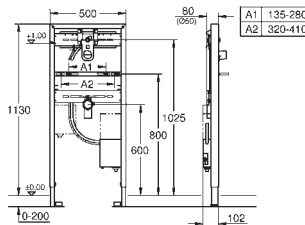

Rapid SL for basin
with Roughing-in Set for infra-red electronic
Europlus E 36 042 000, Essence E 36 252 000
and Allure E 36 235 000
1.13 m installation height
for on-the-wall installations or studded walls
powder coated steel frame
self-supporting
for dry-cladding, completely pre-assembled
for single or series installation
quick adjustment, lockable
fixing material
wash basin fixing bolts with
fixing device for ceramic
variable distance of fixing bolts
PE-outlet bend 50 mm dia
seal Ø 32 mm
CE approved
for installation with pre-mixed or cold water
without front wall brackets
38 558 00M (pair)

38 541 000 4005176291234 184.45