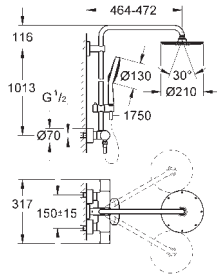

Rainshower System 210
Shower system with thermostat for wall mounting
horizontal swivable 450 mm projection shower arm
exposed thermostatic shower
with Aquadimmer function
allows change between:
Rainshower modern 210 head shower (28 368 000)
with ball joint
rotation angle $\pm 15^\circ$
hand shower Power&Soul Cosmopolitan 130 (27 664 000)
adjustable height via gliding element
(12 140 000)
Silverflex shower hose 1750 mm (28 388 000)
GROHE TurboStat compact cartridge
with wax thermoelement
GROHE CoolTouch
GROHE DreamSpray perfect spray pattern
GROHE One-Click Showering spray selection
with one click
GROHE StarLight chrome finish
SpeedClean anti-limescale system
Inner WaterGuide for a longer life
minimum flow rate 7 l/min.

27 641 000	4005176901645	chrome	940.65