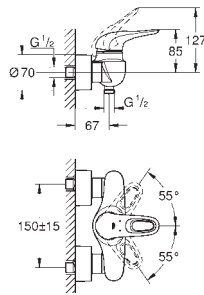

33 590 003 4005176334306 chrome 183.46
33 590 LS3 4005176334511 moon white 216.48

Eurostyle Single-lever shower mixer 1/2"
wall or deck mounted
loop metal lever
GROHE SilkMove 35 mm ceramic cartridge
with temperature limiter
GROHE StarLight chrome finish
adjustable flow rate limiter
shower outlet 1/2" with integrated non-return valve
covered S-unions
metal wall escutcheons
protected against backflow