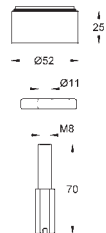

Socket for spout elevation
for extension of the outlet height
Essence E, Allure E, Europlus E and Eurodisc SE
suitable for single hole mixers
consisting of:
metal socket 25 mm
mounting-set
GROHE StarLight chrome finish

36 209 000 4005176207105 chrome 66.07