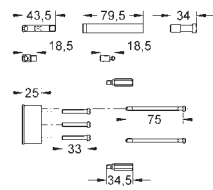

46 191 000 4005176119996 chrome 113.63

Extension set 25 mm
for Rapido E 35 501 000