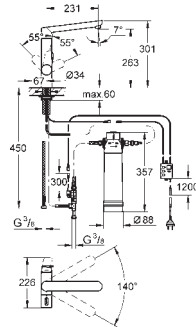

GROHE BLUE PURE

Ref. No.	EAN code	Colour	Retail Guide Price (£)
31 344 001	4005176987861	chrome	958.13
31 344 DC1	4005176987878	supersteel	1,053.95

GROHE Blue K7 Pure Starter kit

consisting of:
GROHE Blue K7 single-lever sink mixer with filtration
monobloc installation
separate handle for filtered water
headpart 1/2"

GROHE StarLight finish
GROHE SilkMove 35 mm ceramic cartridge
adjustable flow rate limiter
swivel cast spout
swivel area 140°
separate inner water ways for filtered and non-filtered water
flexible connection hoses
type of protection IP 21
main switching power supply 100 - 240 V AC
50/60 Hz with safety extra-low voltage (SELV)
6 V DC to filter change display unit

GROHE Blue size S filter, filter head with flexible adjustment
this product contains built-in LED lamps, which cannot be changed: energy efficiency class: A+
min. recommended pressure 2.0 bar

31 354 001	4005176987908	chrome	916.27
31 354 DC1	4005176987915	supersteel	999.00