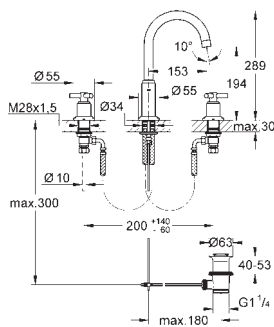

20 008 000 4005176236099 chrome 583.11

Atrio
Three-hole basin mixer 1/2"
M-Size
ceramic headparts 1/2", 90°
GROHE StarLight chrome finish
swivel tubular spout with mousseur and stop limiter
pop-up waste set 1 1/4"
pressure-proof, flexible connection hoses
between spout and side valves
with Ypsilon handle