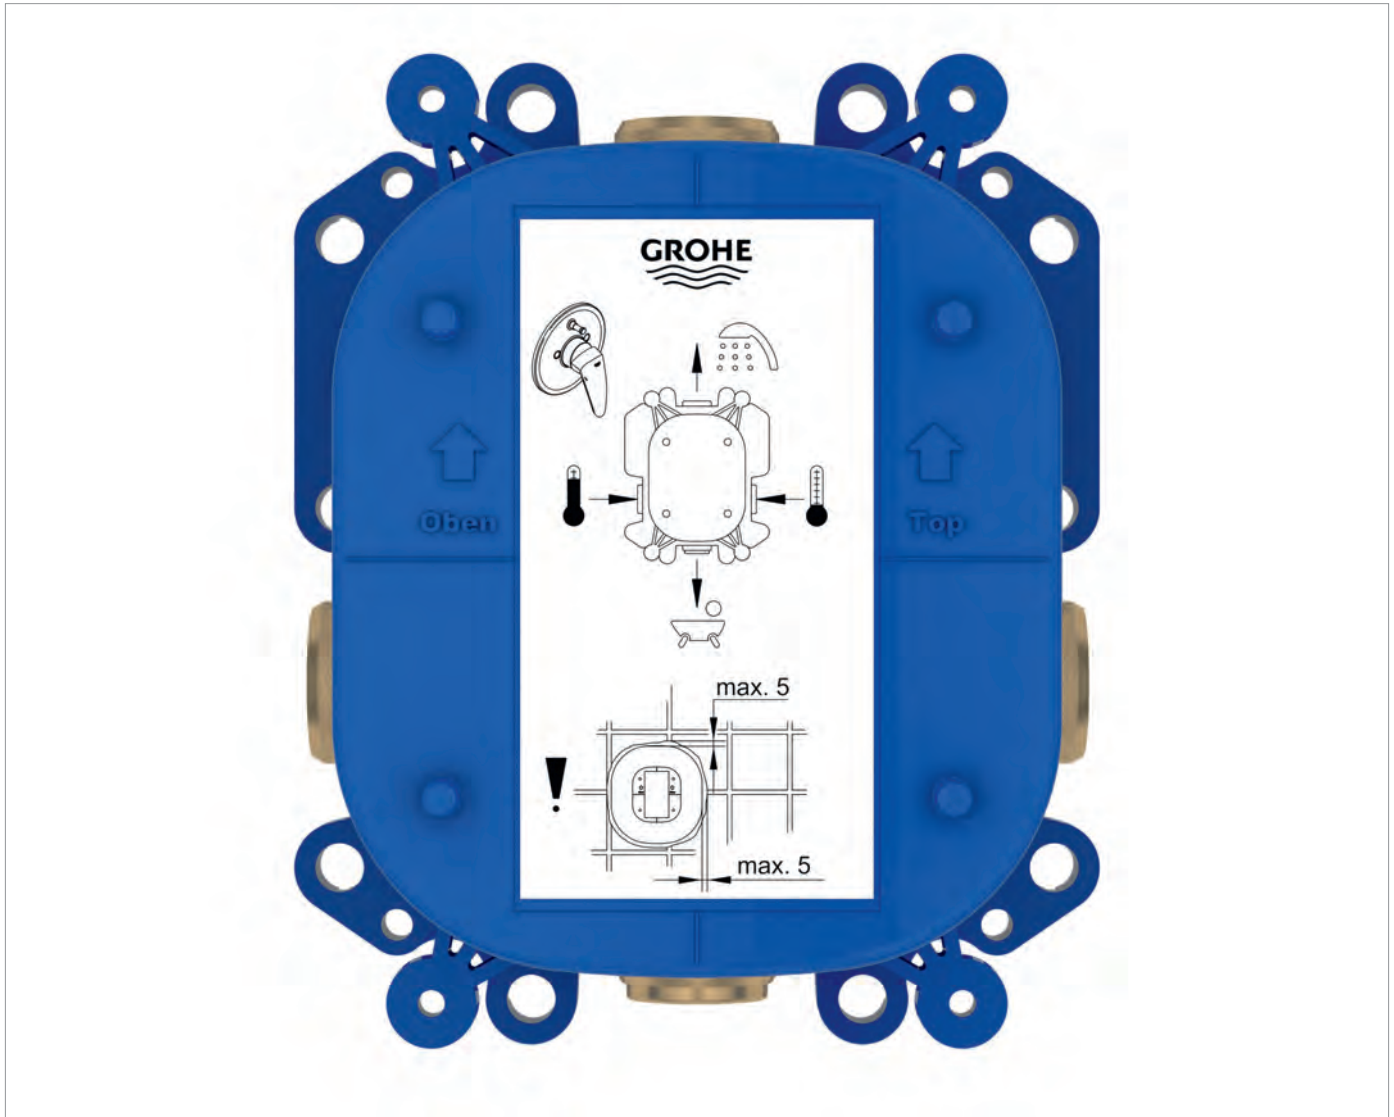

Quickly installed: GROHE Rapido is the basic technology behind all concealed GROHE fittings. The practical design of Rapido enables it to be installed quickly and reliably, reducing installation time and potential faults on site.