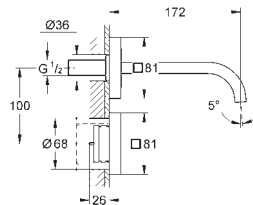

36 235 000 4005176870248 chrome 1,074.93

Allure E
Infra-red electronic basin mixer 1/2" wall mounted
wall spout, transformer 230 V AC/12 V DC
GROHE StarLight chrome finish
GROHE EcoJoy 6.0 l/min. flow limiter
IR-electronic with detection in the handwashing area
integrated mousseur
automatically stops after 60 sec. (factory set), additional functions and precise settings by remote control 36 407
automatic flushing after 1 or 3 days without use
thermal disinfection for 3,5 or 11 min
CE approved