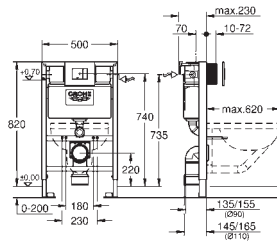

GROHE RAPID SL FOR WC

Ref. No.	EAN code	Colour	Retail Guide Price (£)
38 885 000	4005176879609		385.18

Rapid SL 4 in 1 set for WC with flushing cistern 6 - 9 l 0.82 m installation height

for on-the-wall installations or studded walls
powder coated steel frame, self-supporting
for dry-cladding, completely pre-assembled
with fixed connections, for single or series installation
quick adjustment, lockable
fixing material, TÜV approved
2 WC fixing bolts, fixing device for ceramic
distance of fixing bolts 180/230 mm
outlet bend Ø 90 mm
depth adjustable
reducer Ø 90/110 mm
inlet and outlet connecting set
pneumatic discharge valve offering 3 modes of
operation: dual flush or start/stop or single flush
front actuation
water supply from left/right or back
low noise (group I acc. to
German Noise Specification)
insulated against condensation
1/2" water supply connection including integrated
angle valve and push fit flexible hose union
shortable inspection shaft incl. protection
during construction phase
for horizontal installation
accessories for on-the-wall installation
with **GROHE Fresh** retrofit set
including wall plate Skate Cosmopolitan
156 x 197 mm, chrome, made of ABS
GROHE StarLight chrome finish
GROHE EcoJoy technology for less water
and perfect flow

38 721 001	4005176863431		322.56