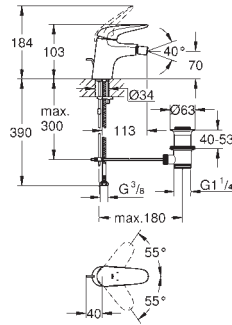

GROHE EUROSTYLE

Ref. No. EAN code Colour Retail Guide Price (£)

23 720 003 4005176365157 chrome 129.78
23 720 LS3 4005176365164 moon white 153.15

Eurostyle Bidet mixer 1/2" S-Size
monobloc installation
solid metal lever
GROHE SilkMove 35 mm ceramic cartridge
adjustable flow rate limiter
with temperature limiter
GROHE StarLight chrome finish
GROHE EcoJoy mousseur 5.7 l/min
GROHE QuickFix rapid installation system
with ball joint
pop-up waste set 1 1/4"
flexible connection hoses