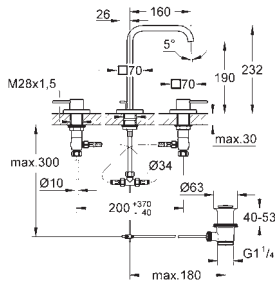

20 188 000 4005176875724 chrome 527.97

Allure
Three-hole basin mixer 1/2"
M-Size
ceramic headparts 1/2", 90°
GROHE StarLight chrome finish
flow limiter 8 l/min.
spout with mousseur
pressure-proof, flexible connection hoses
between spout and side valves
pop-up waste set 1 1/4"