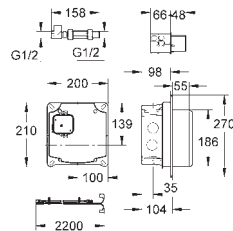

36 264 000 4005176888250 256.78

Roughing-in set for infra-red electronic
Allure E 36 235 000, Europlus E 36 042 000, Essence E 36 252 000
for installation with pre-mixed or cold water
installation box for water group with protecting block
installation box for infra-red sensor with protecting block
connecting box for mains supply 230 V
water group with stop valve and flush elbow