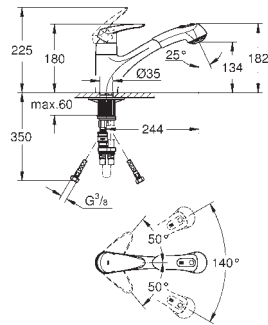

Eurodisc
Sink mixer 1/2"
 monobloc installation
GROHE StarLight finish
GROHE SilkMove 35 mm ceramic cartridge
 mousseur
 adjustable flow rate limiter
 swivel tubular spout
 swivel area 140°
 with stop restriction
 flexible connection hoses
 rapid installation system