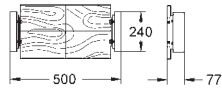

GROHE RAPIDO T

Ref. No.	EAN code	Colour	Retail Guide Price (£)
38 652 000	4005176294778		103.50

Rapid SL mounting plate
for fixing concealed fittings and room ventilation
for **studded walls**
for empty elements
for GROHE Rapido
500 x 240 x 77 mm
variable depth adjustment 75-115 mm
with waterproof plywood board for fixation
fixing material