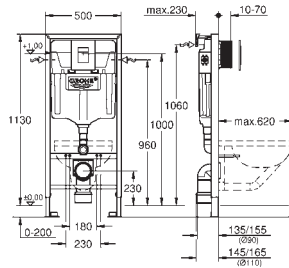

GROHE RAPID SL FOR WC

Ref. No.	EAN code	Colour	Retail Guide Price (£)

38 772 001	4005176863288		322.56