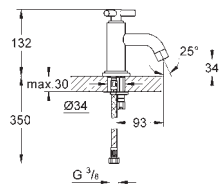

GROHE ATRIO

Ref. No. EAN code Colour Retail Guide Price (£)

20 021 000 4005176286957 chrome 231.07

Atrio
Pillar tap 1/2" XS-Size
headpart 1/2" - 90°
GROHE StarLight chrome finish
rapid installation system
mousseur
fixed spout
flexible connection hoses
with Ypsilon handle