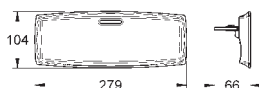

18 651 000	4005176931413		101.20

Grandera
GROHE EasyReach tray
material: ceramic
including mounting set
for 23 316 000 / 23 316 IGO / 23 317 000 / 23 317 IGO