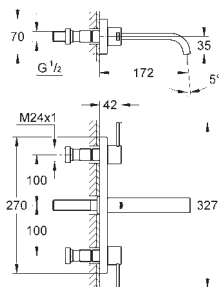

20 189 000 4005176875731 chrome 475.53

Allure
Three-hole basin mixer 1/2"
S-Size
wall mounted, **without concealed body**
set for final installation for 29 025 000
with lever handles
with metal plate
GROHE StarLight chrome finish
valves hot/cold
with headparts 1/2" - 90°
flow limiter 8 l/min.
spout with mousseur
projection 172 mm,

20 193 000 4005176876004 chrome 478.20
Ditto, projection 220 mm