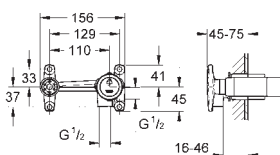

Single-lever mixer 1/2", concealed body
for 2 hole basin mixer
wall installation
without finishing trim set
GROHE SilkMove 35 mm ceramic cartridge
installation depth 45 to 75 mm
DR-brass
installation device