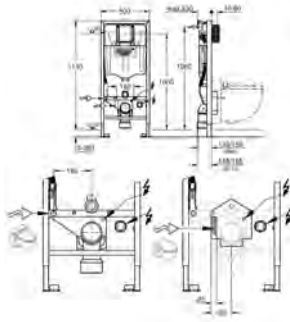

Rapid SL for GROHE Sensia IGS shower WC
flushing cistern GD 2 with connections for Grohe Sensia shower toilets (Sensia IGS/Sensia Arena)
with small maintenance access
1.13 m installation height
for on-the-wall installations or studded walls
powder coated steel frame, self-supporting
for dry-cladding, completely pre-assembled
with fixed connections
for single or series installation
quick adjustment, lockable
fixing material
TÜV approved
2 WC fixing bolts
fixing device for ceramic
distance of fixing bolts 180/230 mm
PP outlet bend Ø 90 mm
depth adjustable
reducer Ø 90/110 mm
inlet and outlet connecting set
flushing cistern GD 2, 6 - 9 l
adjustment ex factory 6 l and 3 l
pneumatic discharge valve offering 3 modes of operation: dual flush or start/stop or single flush
rear water supply
low noise (group I acc. to German Noise Specification)
DIN approved
insulated against condensation
1/2" water supply connection including integrated angle valve and push fit flexible hose union
no tools required for the installation
of the inspection shaft incl. protection during construction phase
for vertical or horizontal use
2 wall brackets with fixing material
universal water connection for shower toilets Sensia Arena and Sensia IGS
concealed socket for mains supply
positioning help for electrical connection