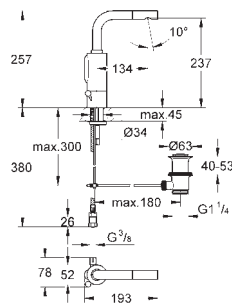

36 094 000	4005176869976	chrome	658.01

Essence E Infra-red electronic basin mixer 1/2" with mixing device, adjustable temperature limiter and waste set

6V lithium-battery, type CR-P2
GROHE StarLight chrome finish
GROHE EcoJoy 5.0 l/min. flow limiter
safety shutdown circuit
integrated mousseur
solenoid valve integrated in housing
flexible connection hoses
dirt strainers
rapid installation system
multistage battery status display
automatically stops after 60 sec. (factory set)
additional functions and precise settings by remote control 36 407
automatic flushing after 1 or 3 days without use
thermal desinfection for 3,5 or 11 min
CE approved
noise classification 1 in accordance with DIN4109
type of protection faucet IP 59K