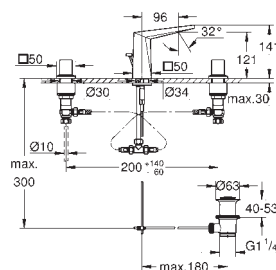

20 342 000 4005176898860 chrome 571.68

Allure Brilliant Three-hole basin mixer 1/2" S-Size
ceramic headparts 1/2", 90°
GROHE StarLight chrome finish
GROHE EcoJoy 5.0 l/min. flow limiter
low spout with integrated mousseur
pop-up waste set 1 1/4"
pressure-proof, flexible connection hoses between spout and side valves