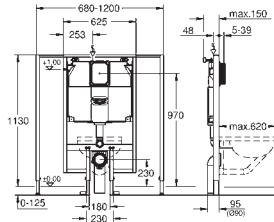

GROHE RAPID SL FOR WC

Ref. No.	EAN code	Colour	Retail Guide Price (£)
38 994 000	4005176932335		286.66

Rapid SL WC
for small, narrow bathrooms
flushing cistern 80 mm
with small maintenance access
1.13 m installation height
element width 0.62 m
for on-the-wall installations or studed walls
powder coated steel frame, self-supporting
for dry-cladding, completely pre-assembled
with fixed connections
for single installation
quick adjustment, lockable
fixing material
TÜV approved
2 WC fixing bolts
fixing device for ceramic
distance of fixing bolts 180/230 mm
outlet bend Ø 90 mm
depth adjustable
reducer Ø 90/110 mm
inlet and outlet connecting set
adjustment ex factory 6 l and 3 l
pneumatic discharge valve offering 3 modes of
operation: dual flush or start/stop or single flush
water supply from top or back
low noise (group I acc. to
German Noise Specification)
insulated against condensation
water supply 1/2" and push fit flexible hose union
no tools required for the installation
of the inspection shaft incl. protection
during construction phase
for vertical use
accessories for on-the-wall installation
GROHE EcoJoy technology for less water
and perfect flow

38 995 000	4005176932342		309.99