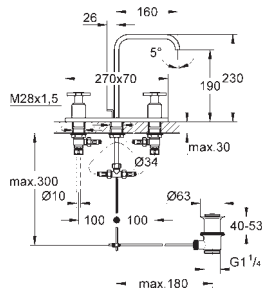

Ref. No. EAN code Colour Retail Guide Price (£)

20 143 000 4005176832581 chrome 527.97

Allure
Three-hole basin mixer 1/2"
M-Size
with metal plate
GROHE StarLight chrome finish
ceramic headpart 1/2", 180°
flow limiter 8 l/min.
spout with mousseur
pop-up waste set 1 1/4"
pressure-proof, flexible connection hoses
between spout and side valves