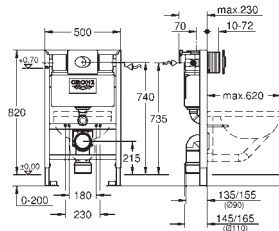

GROHE RAPID SL FOR WC

Ref. No.	EAN code	Colour	Retail Guide Price (£)
38 761 000	4005176841620		342.38

38 761 000 4005176841620

**Rapid SL 3 in 1 set for WC
with flushing cistern 6 - 9 l
0.82 m installation height**

for on-the-wall installations or studded walls
powder coated steel frame, self-supporting
for dry-cladding, completely pre-assembled
with fixed connections
for single or series installation
quick adjustment, lockable
fixing material, TÜV approved, 2 WC fixing bolts
fixing device for ceramic
distance of fixing bolts 180/230 mm
outlet bend Ø 90 mm
depth adjustable
reducer Ø 90/110 mm
inlet and outlet connecting set
pneumatic discharge valve offering 3 modes of
operation: dual flush or start/stop or single flush

front actuation

water supply from left/right or back
test approval applied for
insulated against condensation
1/2" water supply connection including integrated
angle valve and push fit flexible hose union, protecting block

with wall brackets for on-the-wall installations

including wall plate **Skate Air**, for dual flush or start & stop actuation, for
horizontal installation
156 x 197 mm, chrome
made of ABS

GROHE EcoJoy technology for less water

and perfect flow

GROHE StarLight chrome finish

38 773 000 4005176850288

352.18