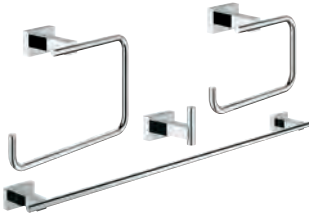

GROHE ESSENTIALS CUBE

Ref. No.	EAN code	Colour	Retail Guide Price (£)
40 778 001	4005176328657	chrome	151.63

Essentials Cube
4-in-1 Master bathroom accessories set
material: metal
consisting of:
robe hook (40 511 001)
towel ring (40 510 001)
toilet paper holder (40 507 001)
towel rail, 558 mm (40 509 001)
concealed fastening
GROHE StarLight chrome finish