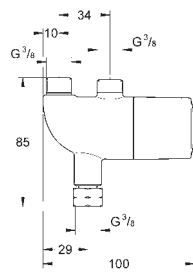

GROHE GROHTHERM MICRO

Ref. No.	EAN code	Colour	Retail Guide Price (£)

34 487 000	4005176936234	chrome	126.27

Grotherm Micro
Thermostatic scalding protection
temperature adjustment 15-45°C
thermal disinfection without re-adjustment of temperature
connection 3/8" below with cap nut
above 3/8" male thread
GROHE TurboStat thermoelement
GROHE StarLight chrome finish
built-in non return valves
dirt strainer
without connection set