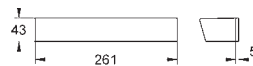

Grohtherm 2000
GROHE EasyReach shower tray
metal tray
removable for easy cleaning

GROHE StarLight chrome finish
suitable for Grohtherm 2000

- exposed thermostatic shower mixer with centre distance 150 mm
- exposed thermostatic bath mixer with centre distance 150 mm