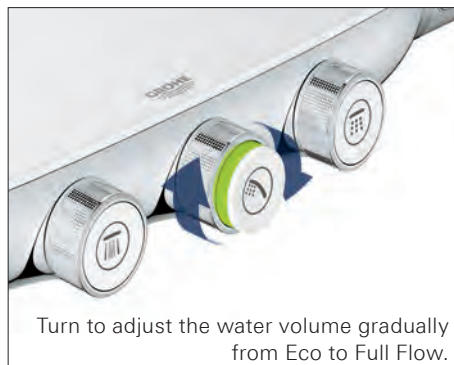

Push the button to start the shower

Push again to stop or pause the shower. The volume is now preset when you restart.

Turn to adjust the water volume gradually from Eco to Full Flow.