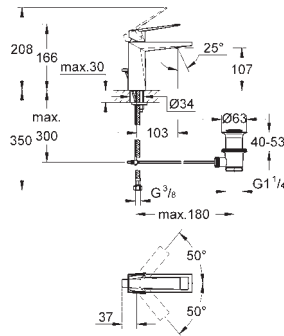

GROHE
EcoJoy™

GROHE
QuickFix®

GROHE
DreamSpray®

GROHE ALLURE BRILLIANT

Ref. No. EAN code Colour Retail Guide Price (£)

23 029 000 4005176898709 chrome 517.13

Allure Brilliant Basin mixer 1/2" M-Size
monobloc installation
28 mm ceramic cartridge with **GROHE SilkMove** temperature limiter
GROHE StarLight chrome finish
GROHE QuickFix installation system
GROHE EcoJoy 5.0 l/min. flow limiter
spout with integrated mousseur
pop-up waste set 1 1/4"
flexible connection hoses