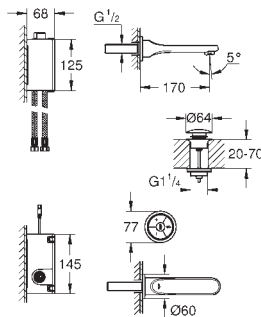

Veris F-digital Digital basin mixer S-Size

includes digital mixing device
wall mounted
Digital Controller - intuitive multifunctional operating unit

- Wireless technology
- Temperature and flow control
- Pause-function
- Memory function
- LED ring

digital mixing device

- digitally controlled valve
- integrated temperature sensor

default setting configurable during installation

- automatic safety shut-off after 60 sec.

GROHE StarLight chrome finish
GROHE EcoJoy technology for less water and perfect flow
spout with SpeedClean mousseur
projection 170 mm
Push-open waste set 1 1/4"
requires built-in power supply 36 078 000

36 289 000	4005176894619	chrome	1,176.70