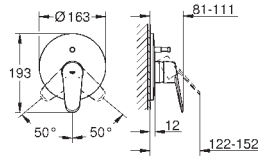

GROHE EURODISC JOY

Ref. No.	EAN code	Colour	Retail Guide Price (£)

19 548 002	4005176887840	chrome	159.24
19 548 LS2	4005176998959	moon white	193.09

Eurodisc Cosmopolitan
Single-lever bath/shower mixer trim

set for final installation for
35 501 000

without concealed body

metal lever

GROHE StarLight chrome finish
automatic diverter: bath/shower
escutcheon- and shaft-sealing
wall escutcheon
covered fixing

35 501 000	4005176833847		89.43
GROHE Rapido E Universal single-lever mixer for concealed installation