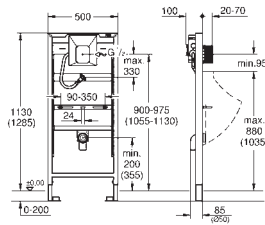

GROHE RAPID SL FOR URINAL

Ref. No.	EAN code	Colour	Retail Guide Price (£)

38 786 001	4005176864025		336.54

Rapid SL for urinal
with GROHE Rapido U
for manual actuation or Tectron
infra-red electronic 6 V or 230 V
1.13 and 1.30 m installation height
for on-the-wall installations or studded walls
powder coated steel frame, self-supporting
for dry-cladding, completely pre-assembled
height adjustable fitting connections
for single or series installation
quick adjustment, lockable
fixing material
TÜV approved
PE-outlet bend 50 mm dia
fixing bolts M8, with fixing device
for the ceramic
inlet connection and inlet connecting set
water group with stop valve
flow pressure min 0.5 bar
operating pressure max 10 bar
flush aid
functional unit checked ex factory
water supply connections 1/2" outer thread
connecting box for mains supply 230 V
installation box with gasket
Shortable inspection shaft incl. protection during
construction phase for sets for final installation
with dimensions 116 x 144 mm
without front wall brackets
38 558 00M (pair)