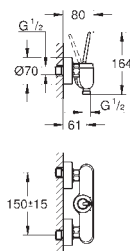

Eurodisc Joy
Single-lever shower mixer 1/2"
wall mounted
metal lever
GROHE FeatherControl Joystick cartridge
GROHE StarLight chrome finish
shower bottom outlet 1/2" with
integrated non return-valve
S-unions
protected against backflow

23 431 000 4005176993749 **chrome** 288.41
23 431 LS0 4005176993756 **moon white** 393.66