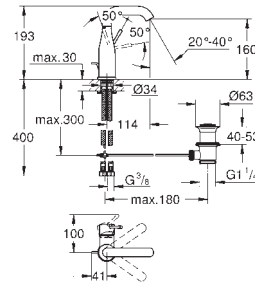

23 462 001 4005176306907 chrome 174.27

Essence New Basin mixer 1/2" M-Size
monobloc installation
metal lever
28 mm ceramic cartridge with **GROHE SilkMove** with temperature limiter
GROHE StarLight chrome finish
GROHE EcoJoy mousseur 5.7 l/min
GROHE AquaGuide adjustable mousseur
GROHE QuickFix Plus installation system
swivel spout with mousseur and stop limiter
pop-up waste set 1 1/4"
flexible connection hoses