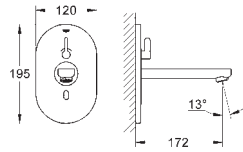

GROHE BLUETOOTH MONITORING

Ref. No.	EAN code	Colour	Retail Guide Price (£)
36 412 000	4005176320569	chrome	675.80