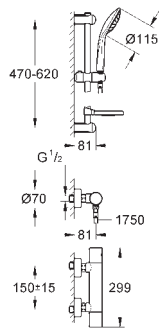

GROHE GROHTHERM 1000 COSMOPOLITAN M

Ref. No.	EAN code	Colour	Retail Guide Price (£)

34 437 000	4005176918025	chrome	258.57

Grotherm 1000 Cosmopolitan Thermostatic shower mixer 3/4"

with shower set

consisting of:

Grotherm 1000 Cosmopolitan M thermostatic shower mixer 3/4" (34 430 000)

Euphoria Mono shower set (27 256 001) with **GROHE DreamSpray**

recommended pressure 0.1 - 1.0 bar

max. pressure differential 5:1

Euphoria Shower set (27 256 001)