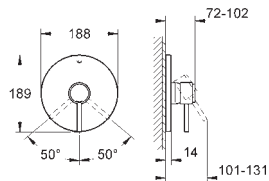

19 463 001 4005176849459 249.04
Atrio Single-lever shower mixer trim
set for final installation for
35 501 000
without concealed body
GROHE StarLight chrome finish
escutcheon- and shaft-sealings
metal escutcheon
covered fixing

35 501 000 4005176833847 89.43
GROHE Rapido E Universal single-lever mixer for concealed installation