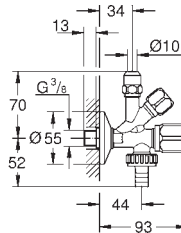

22 035 000	4005176305511	chrome	17.58

Original WAS combination service valve 1/2"
pre-roughened connection thread for easy sealing
wall connection 1/2"
outlet thread 3/8"
with length compensation
with compression nut Ø 10mm
outlet 3/4"
with hose connection
grease chamber headpart
non-return valve
long connecting shaft
ergonomic handle
marking: neutral
metal push-on escutcheon Ø 55 mm

NEW