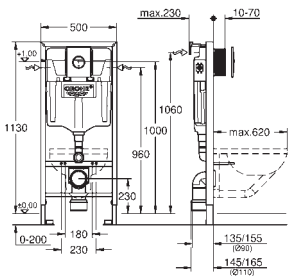

1.13 m installation height

for on-the-wall installations or studded walls
distance of fixing bolts 180/230 mm
outlet bend Ø 90 mm
depth adjustable
reducer Ø 90/110 mm
inlet and outlet connecting set
adjustment ex factory 6 l and 3 l
water supply from left/right or back
pneumatic discharge valve offering 3 modes of
operation: dual flush or start/stop or single flush
1/2" water supply connection including integrated
angle valve and push fit flexible hose union
no tools required for the installation
of the inspection shaft incl. protection
during construction phase
for vertical or horizontal use
including wall plate Nova Cosmopolitan
for dual flush or start & stop actuation
GROHE StarLight chrome finish