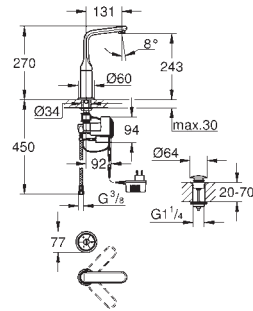

GROHE VERIS F-DIGITAL

Ref. No.	EAN code	Colour	Retail Guide Price (£)
36 277 000	4005176893438	chrome	916.94

Veris F-digital Digital basin mixer L-Size

includes digital mixing device
monobloc installation
Digital Controller - intuitive multifunctional operating unit

- Wireless technology
- Temperature and flow control
- Pause-function
- Memory function
- LED ring

digital mixing device

- digitally controlled valve
- integrated temperature sensor

default setting configurable during installation

- automatic safety shut-off after 60 sec.

GROHE StarLight chrome finish
GROHE EcoJoy technology for less water and perfect flow
swivel spout with SpeedClean mousseur
Push-open waste set 1 1/4"
flexible connection hoses
requires built-in power supply 36 078 000

36 278 000	4005176893445	chrome	844.96