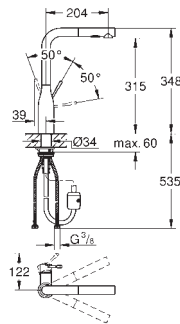

30 270 000	4005176314926	chrome	246.50
30 270 DC0	4005176314933	supersteel	361.50

Essence
Sink mixer 1/2"
high spout
monobloc installation
GROHE StarLight finish
28 mm ceramic cartridge
with **GROHE SilkMove**
pull-out dual spray control - switches between regular flow and spray
diverter: mousseur/shower jet
automatic return to mousseur
swivel tubular spout
swivel area 360°
integrated non-return valve
protected against backflow
flexible connection hoses
rapid installation system
integrated temperature limiter