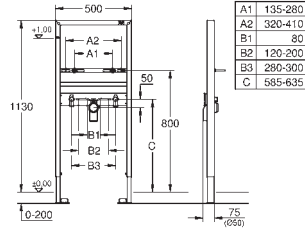

GROHE RAPID SL FOR WASH BASIN AND BIDET

Ref. No. EAN code Colour Retail Guide Price (£)

38 554 001 4005176863806 184.45

Rapid SL for basin
for single hole installation
1.13 m installation height
for on-the-wall installations or studded walls
powder coated steel frame, self-supporting
for dry-cladding, completely pre-assembled
with fixed connections
for single or series installation
quick adjustment, lockable
fixing material
TÜV approved
wash basin fixing bolts with
fixing device for ceramic
variable distance of fixing bolts
PE-outlet bend 50 mm dia
seal Ø 32 mm
2 noise protected fitting connections ½"
without front wall brackets
38 558 00M (pair)

39 052 000 4005176935961 166.66