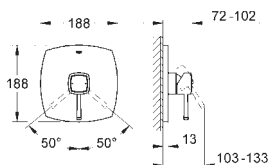

19 932 000	4005176930713	chrome	247.10
19 932 IGO	4005176930720	chrome/gold	326.48

Grandera
Single-lever shower mixer trim
set for final installation for
35 501 000
without concealed body
GROHE StarLight chrome finish
escutcheon- and shaft-sealing
metal escutcheon
covered fixing

35 501 000	4005176833847		89.43

GROHE Rapido E Universal single-lever mixer for concealed installation