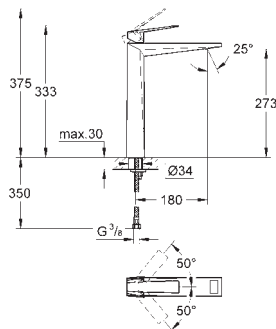

23 114 000 4005176898792 chrome 731.72

Allure Brilliant Basin mixer 1/2" XL-Size
monobloc installation
for free-standing basins
28 mm ceramic cartridge with **GROHE SilkMove** temperature limiter
GROHE StarLight chrome finish
GROHE EcoJoy 5.0 l/min. flow limiter
GROHE QuickFix installation system
spout with integrated mousseur
smooth body
flexible connection hoses