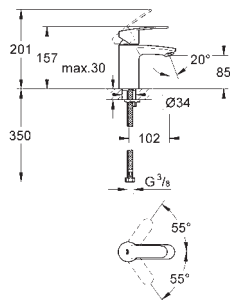

GROHE EUROSTYLE COSMOPOLITAN

BATH FITTINGS
THERMOSTATS
CONCEALED SOLUTIONS
SHOWERS
KITCHEN FITTINGS
COMMERCIAL FITTINGS
SHOWER TOILET
INSTALLATION SYSTEMS
FLUSHING SYSTEMS
ACTUATIONS
CONNECTION AND SECURITY TECHNOLOGY
SPARE PARTS AND ACCESSORIES

Ref. No. EAN code Colour Retail Guide Price (£)

32 468 20L 4005176917097 chrome 127.92

Eurostyle Cosmopolitan Basin mixer 1/2" S-Size
monobloc installation
metal lever
GROHE SilkMove 35 mm ceramic cartridge
adjustable flow rate limiter
adjustable minimum flow rate 2.5 l/min
GROHE StarLight chrome finish
GROHE QuickFix installation system
with centering support
mousseur, smooth body
flexible connection hoses
for **low pressure**
min. recommended pressure 0.2 bar
optional temperature limiter (46 375 000)

23 043 002 4005176886966 chrome 185.32