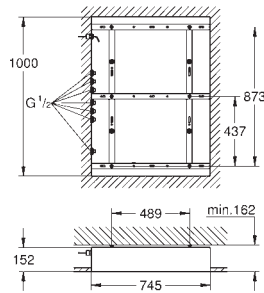

Rainshower F-Series 40"
Roughing-in set for floor mounted bath spout and bath/shower mixer
for use with Rainshower F-Series 40" AquaSymphony ceiling shower
1000 mm x 745 mm x 152 mm
min. installation depth: 167 mm
Waterways: Brass
1/2" connections

The ceiling construction must be appropriate for the weight requirement of the product (> 70 kg). Ceiling shower has to be controlled by 7 outlets + 1 hand shower outlet and the performance of the waste must be of sufficient size (> 100 l). For detailed planning please see separate planning & installation guide before start.

Note: mounting pattern for Grotherm F THM complete kit (34 634 000) included

27 286 000	4005176860737	chrome	1,505.04