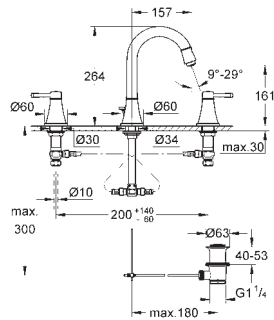

20 389 000	4005176924101	chrome	440.09
20 389 IGO	4005176924118	chrome/gold	582.04

Grandera
Three-hole basin mixer 1/2"
M-Size
valves hot/cold
with headparts 1/2" - 90°
GROHE StarLight chrome finish
GROHE EcoJoy technology for less water
and perfect flow
GROHE AquaGuide adjustable mousseur 5.7 l/min
pop-up waste set 1 1/4"
pressure-proof, flexible connection hoses
between spout and side valves