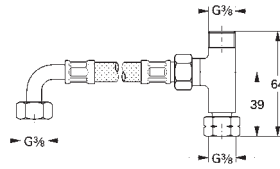

47 533 000	4005176207181	chrome	26.70

Grotherm Micro
Connection set
for Grotherm Micro (34 487 000)
consisting of:
union nut 3/8"
T-unit
2 outlets 3/8" male thread
flexible connection hose
GROHE StarLight chrome finish