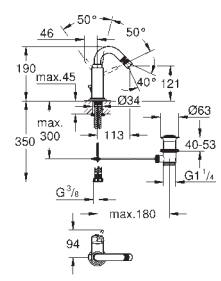

32 108 001 4005176849435 376.26
Atrio Bidet mixer 1/2" M-Size
monobloc installation
28 mm ceramic cartridge
with GROHE SilkMove
GROHE StarLight chrome finish
rapid installation system
tubular C-spout with ball-joint mousseur
pop-up waste set 1 1/4"
flexible connection hoses