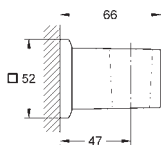

Allure Brilliant
Shower outlet elbow, 1/2"
male thread
protected against backflow
metal
GROHE StarLight chrome finish

27 706 000	4005176908439	chrome	71.60