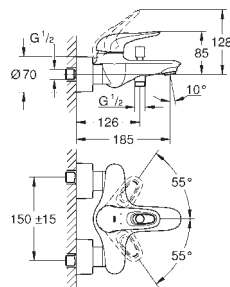

33 591 003 4005176334351 chrome 175.91
33 591 LS3 4005176334535 moon white 207.57

Eurostyle Single-lever bath/shower mixer 1/2"
wall or deck mounted
loop metal lever
GROHE SilkMove 35 mm ceramic cartridge
with temperature limiter
GROHE StarLight chrome finish
adjustable flow rate limiter
automatic diverter: bath/shower
mousseur
shower outlet 1/2" with integrated non-return valve
covered S-unions
metal wall escutcheons
protected against backflow