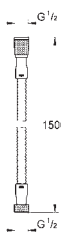

Relexaflex

Shower hose

1500 mm

for low pressure

GROHE StarLight chrome finish