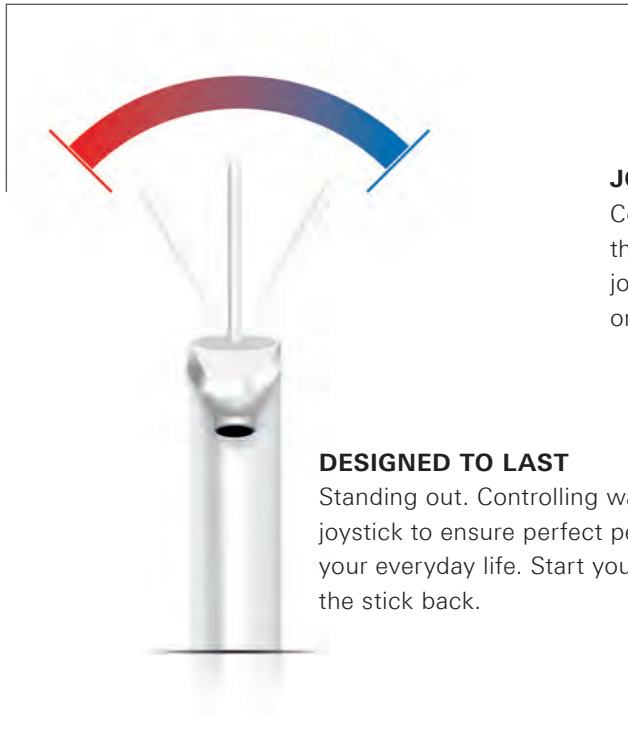

SHOWER TOILET

INSTALLATION SYSTEMS

FLUSHING SYSTEMS

ACTUATIONS

CONNECTION AND SECURITY TECHNOLOGY

SPARE PARTS AND ACCESSORIES

GROHE FEATHERCONTROL

ENJOY PERFECT PERFORMANCE

Perfect Performance using precise, finger tip control.

JOYSTICK CONTROL

Combining the legendary performance of the classic Eurodisc line, with a precision joystick design, available in brilliant chrome or pure white.

DESIGNED TO LAST

Standing out. Controlling water with a precise joystick to ensure perfect performance for your everyday life. Start your day by pushing the stick back.

GROHE FeatherControl

The brand new GROHE FeatherControl JMX cartridge brings joystick control to a whole new level. Using state-of-the-art coated ceramic discs and an innovative sealing, the GROHE engineers created a joystick cartridge with a wider volume and temperature angle – for more precise control – with the same silky smooth operation as our renowned GROHE SilkMove® cartridge. Joystick technology reinvented.