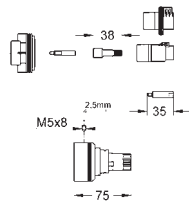

47 780 000	4005176836541		131.06

Extension set 27.5 mm

for Rapido T 35 500 000/35 050 000

for use with central and shower-thermostats with shut-off valve

47 781 000	4005176836558		146.53
ditto, for use with bath-thermostats with aquadimmer