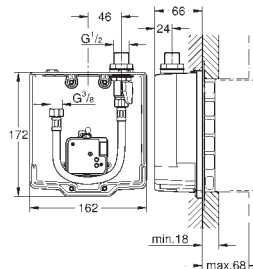

36 337 000 4005176896736

111.73

Euroeco Cosmopolitan E Concealed mounting box

wall installation

for installation with pre-mixed or cold water

suitable for IR-sets for final installation

stop valve

connection housing for power supply

suitable for

36 273 000, 36 335 SD0, 36 334 SD0, 36 411 000