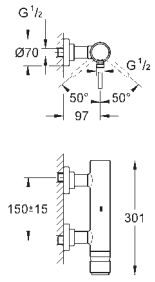

32 650 001 4005176849442 455.58
Atrio Single-lever shower mixer 1/2"
wall mounted
GROHE SilkMove 46 mm ceramic cartridge
GROHE StarLight chrome finish
adjustable flow rate limiter
shower bottom outlet 1/2" with
integrated non return-valve
covered S-unions
protected against backflow