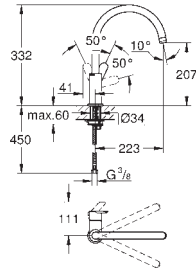

Ref. No.	EAN code	Colour	Retail Guide Price (£)

31 367 000	4005176934346	chrome	92.00

BauEdge
Sink mixer 1/2"
monobloc installation
GROHE StarLight finish
GROHE Longlife 28 mm ceramic cartridge
mousseur
swivel tubular spout
swivel area 360°
metal lever
flexible connection hoses
rapid installation system