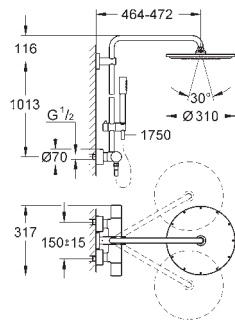

27 966 000	4005176929250	chrome	1,269.94

Rainshower System 310
Shower system with thermostat for wall mounting
horizontal swivable 450 mm projection shower arm
exposed thermostatic shower
with Aquadimmer function
allows change between:
Rainshower Cosmopolitan 310 head shower (27 477 000)
with ball joint
rotation angle $\pm 15^\circ$
hand shower Sena Stick (28 034 000)
adjustable height via gliding element
(12 140 000)
Silverflex shower hose 1750 mm (28 388 000)
GROHE TurboStat compact cartridge
with wax thermoelement
GROHE CoolTouch prevents scalding on hot surfaces
GROHE DreamSpray perfect spray pattern
GROHE StarLight chrome finish
SpeedClean anti-limescale system
minimum flow rate 7 l/min.