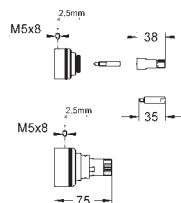

47 781 000	4005176836558		146.53

Extension set 27.5 mm
for Rapido T 35 500 000/35 050 000
for use with bath-thermostats with aquadimmer