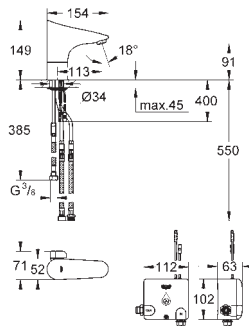

36 208 001 4005176929380 chrome 573.31
ditto, without mixing device

36 387 000 4005176983207 chrome 780.64

**Europlus E
Powerbox**

with infrared sensor for bi-directional communication for monitoring, configuration and servicing
including Powerbox self-generating power system
monobloc installation
GROHE EcoJoy 6.0 l/min mousseur
including all flexible connection hoses
non-return valve
dirt strainer
rapid installation system
Powerbox
power generator with water turbine
internal energy saving unit
with use of 60 s/24 h stand-by, 260 s/100 h stand-by
with additional backup power
7 pre-set programs
auto flush
thermal disinfection
cleaning mode
additional functions and precise settings by remote control 36 407