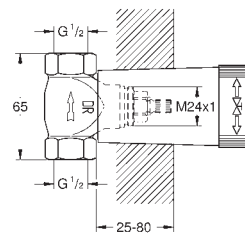

Atrio
Concealed stop-valve trim
for concealed valves, 1/2", 3/4"
GROHE StarLight chrome finish
installation depth adjustable
20-80 mm
escutcheon with screwable wall sealing
with Ypsilon handle

29 800 000	4005176504839		26.21