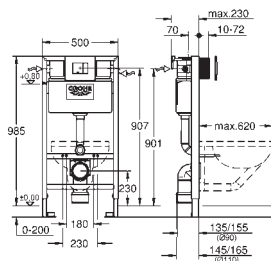

38 888 000 4005176879630

Rapid SL 4 in 1 set for WC
with flushing cistern 6 - 9 l
1.0 m installation height
for on-the-wall installations or studded walls
powder coated steel frame, self-supporting
for dry-cladding, completely pre-assembled
with fixed connections, for single or series installation
quick adjustment, lockable
fixing material, TÜV approved
2 WC fixing bolts, fixing device for ceramic
distance of fixing bolts 180/230 mm
outlet bend Ø 90 mm
depth adjustable
reducer Ø 90/110 mm
inlet and outlet connecting set
pneumatic discharge valve offering 3 modes of
operation: dual flush or start/stop or single flush
front actuation
water supply from left/right or back
low noise (group I acc. to
German Noise Specification)
test approval applied for, insulated against condensation
1/2" water supply connection including integrated
angle valve and push fit flexible hose union
shortable inspection shaft incl. protection
during construction phase
for horizontal installation
accessories for on-the-wall installation
with **GROHE Fresh** retrofit set
including wall plate Skate Cosmopolitan
156 x 197 mm, chrome, made of ABS
GROHE StarLight chrome finish
GROHE EcoJoy technology for less water
and perfect flow