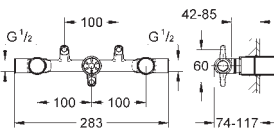

29 025 000	4005176841927		215.77

Two-handle basin mixer
concealed body, 1/2"
for 3-hole basin mixer
wall installation
without finishing trim set
DR-brass
installation device