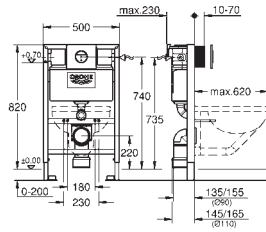

GROHE RAPID SL FOR WC

Ref. No.	EAN code	Colour	Retail Guide Price (£)
38 868 000	4005176878091		342.38