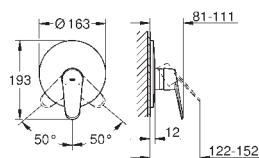

Eurodisc Cosmopolitan
Single-lever shower mixer trim
set for final installation for
35 501 000, **without concealed body**
metal lever
GROHE StarLight chrome finish
escutcheon- and shaft-sealing
wall escutcheon
covered fixing

35 501 000 4005176833847 89.43
GROHE Rapido E Universal single-lever mixer for concealed installation