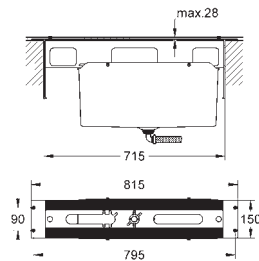

29 037 000	4005176865749		699.31

4/5-hole bath combination (optional)
baseframe for installation
under tiled surround
base frame
drainage box with
integrated outlet for splash water