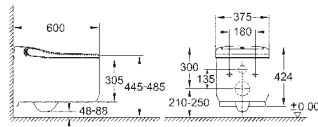

INSTALLATION SYSTEMS

FLUSHING SYSTEMS

ACTUATIONS

CONNECTION AND SECURITY TECHNOLOGY

SPARE PARTS AND ACCESSORIES

GROHE SENSIA ARENA

NEW

Ref. No.	EAN code	Colour	Retail Guide Price (£)
39 354 SH0	4005176335532	alpine white	2,476.78