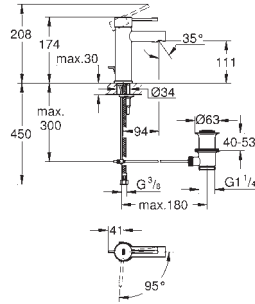

GROHE ESSENCE

Ref. No. EAN code Colour Retail Guide Price (£)

23 379 001 4005176306891 chrome 159.27

Essence New Basin mixer 1/2" S-Size
monobloc installation
metal lever
GROHE SilkMove ES 28 mm ceramic cartridge with energy saving function via cold start with temperature limiter
GROHE StarLight chrome finish
GROHE EcoJoy mousseur 5.7 l/min
GROHE QuickFix Plus installation system
pop-up waste set 1 1/4"
flexible connection hoses