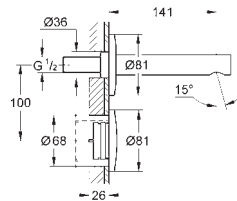

36 252 000 4005176870255 chrome 812.94

Essence E
Infra-red electronic basin mixer 1/2" wall mounted

wall spout, transformer 230 V AC/12 V DC
GROHE StarLight chrome finish
GROHE EcoJoy 5.0 l/min. flow limiter
IR-electronic with detection in the handwashing area
integrated mousseur
automatically stops after 60 sec. (factory set), additional functions and precise settings by remote control 36 407
automatic flushing after 1 or 3 days without use
thermal disinfection for 3,5 or 11 min
cleaning mode can be activated for 3 minutes with sensor
CE approved