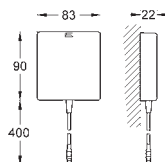

36 338 000	4005176896743		86.55

Switch mode power supply
for one eye infra-red wash basin mixer
switch mode power supply with operating voltage
100-230 V AC, 50 - 60 Hz
for concealed socket with cover and strain relief