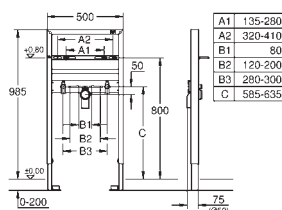

Rapid SL for basin
1.0 m installation height
for on-the-wall installations or studded walls
powder coated steel frame, self-supporting
for dry-cladding, completely pre-assembled
for single or series installation
PE-outlet bend 50 mm dia
without front wall brackets
38 558 00M (pair)