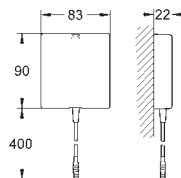

36 338 000 4005176896743

86.55

Switch mode power supply
for one eye infra-red wash basin mixer
switch mode power supply with operating voltage
100-230 V AC, 50 - 60 Hz
for concealed socket with cover and strain relief