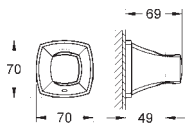

GROHE GRANDERA

Ref. No.	EAN code	Colour	Retail Guide Price (£)
27 969 000	4005176931123	chrome	66.54
27 969 IG0	4005176931130	chrome/gold	65.93

Grandera
Wall hand Shower holder
metal
GROHE StarLight chrome finish