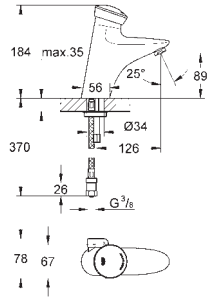

GROHE EURODISC SE

Ref. No. EAN code Colour Retail Guide Price (£)

36 233 000 4005176283338 chrome 458.29

Eurodisc SE
Self-closing basin mixer with mixing device and adjustable temperature limiter

6V lithium-battery, type CR-P2
GROHE StarLight chrome finish
flexible connection hoses
start-stop function
self-closing electronic
safety stop after 180 sec.
Flow time infinitely adjustable from 2-180 sec.
Automatic flushing: 5 min after 3 days
without use
thermal disinfection for 3,5 or 11 min
CE approved
type of protection faucet IP 59K

36 244 000 4005176252624 chrome 713.29