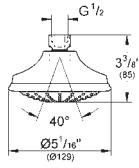

GROHE EUPHORIA

Ref. No.	EAN code	Colour	Retail Guide Price (£)
28 737 000	4005176872983	chrome	63.29

Euphoria Rustic 130
Head shower 1 spray
Rain
Ball joint +/- 20° rotatable
connection thread 1/2"
GROHE EcoJoy 9.5 l/min flow limiter
GROHE DreamSpray perfect spray pattern
GROHE StarLight chrome finish
SpeedClean anti-limescale system