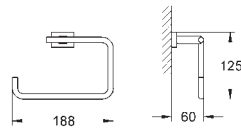

Essentials Cube Towel ring
 material: metal
 concealed fastening
GROHE StarLight chrome finish

40 624 001	4005176324444	chrome	55.08
------------	---------------	--------	-------

Essentials Cube Towel bar
 material: metal
 2 arms, pivotable
 439 mm
 concealed fastening
GROHE StarLight chrome finish