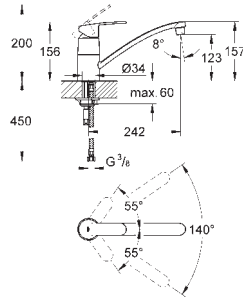

GROHE EUROSTYLE COSMOPOLITAN

Ref. No.	EAN code	Colour	Retail Guide Price (£)

33 977 002	4005176886560	chrome	146.68

Eurostyle Cosmopolitan
Sink mixer 1/2"
low spout
monobloc installation
GROHE StarLight finish
GROHE SilkMove 35 mm ceramic cartridge
mousseur
adjustable flow rate limiter
swivel tubular spout
swivel area 140°
flexible connection hoses
rapid installation system

BATH FITTINGS

THERMOSTATS

CONCEALED SOLUTIONS

SHOWERS

KITCHEN FITTINGS

COMMERCIAL FITTINGS

SHOWER TOILET

INSTALLATION SYSTEMS

FLUSHING SYSTEMS

ACTUATIONS

CONNECTION AND SECURITY TECHNOLOGY

SPARE PARTS AND ACCESSORIES