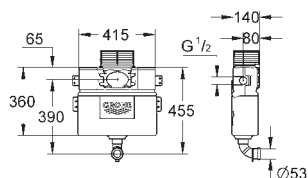

38 422 000 4005176275203 **191.70**

Flushing cistern for WC
0.82 m installation height
front actuation
insulated against condensation
415 x 140 x 360 mm
fixing brackets