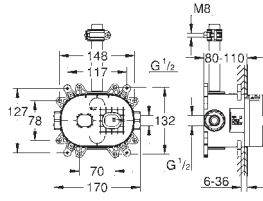

GROHE SMARTCONTROL

Ref. No.	EAN code	Colour	Retail Guide Price (£)

NEW

26 264 000	4005176319655	chrome	103.57

Rainshower 360
Rough-in box for head shower set 26 254 000
inlets and outlets 1/2"
fixing points for back wall
leakproof housing
removable protection cover with installation information

BATH FITTINGS

THERMOSTATS

CONCEALED SOLUTIONS

SHOWERS

KITCHEN FITTINGS

COMMERCIAL FITTINGS

SHOWER TOILET

INSTALLATION SYSTEMS

FLUSHING SYSTEMS

ACTUATIONS

CONNECTION AND SECURITY TECHNOLOGY

SPARE PARTS AND ACCESSORIES