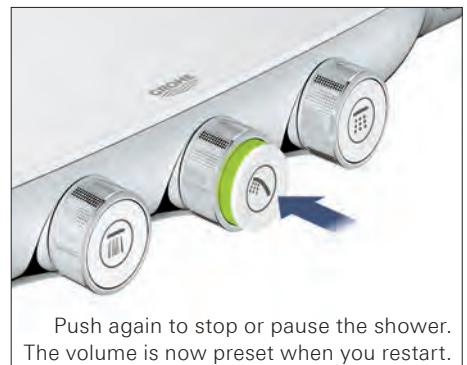

Turn to adjust the water volume gradually from Eco to Full Flow.

Push again to stop or pause the shower. The volume is now preset when you restart.

BATH FITTINGS

THERMOSTATS

CONCEALED SOLUTIONS

SHOWERS

KITCHEN FITTINGS

COMMERCIAL FITTINGS

SHOWER TOILET

INSTALLATION SYSTEMS

FLUSHING SYSTEMS

ACTIONATIONS

CONNECTION AND SECURITY TECHNOLOGY

SPARE PARTS AND ACCESSORIES