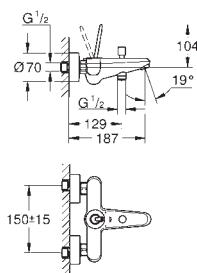

Eurodisc Joy
Single-lever bath/shower mixer 1/2"
wall mounted
metal lever
GROHE SilkMove Joystick cartridge
GROHE StarLight chrome finish
automatic diverter: bath/shower
mousseur
integrated non-return valve
in the shower outlet 1/2"
S-unions
protected against backflow

19 549 002 4005176887758 **chrome** 140.87
19 549 LS2 4005176998942 **moon white** 182.64