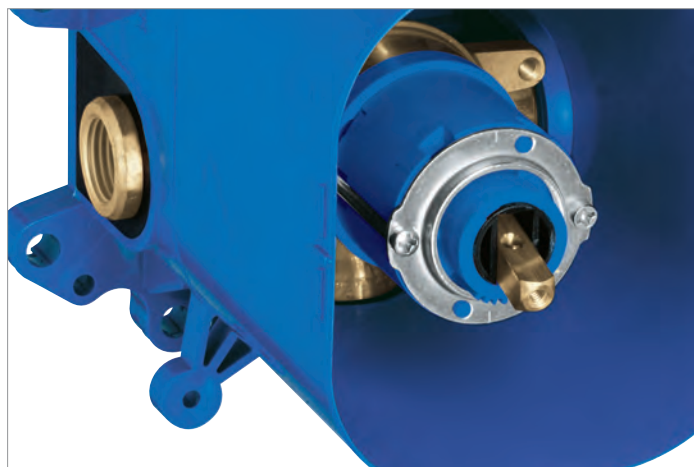

Ultra-flat design for universal installation. With a fitting depth of just 70 mm, GROHE Rapido fits into any wall, not something that can be said of all our competitors' products. Whether a new build or a refurbishment, wet conditions or with dry cladding, GROHE Rapido provides the perfect solution for every scenario.

Installed quickly and safely. Fitting box, mixer body and mixing cartridge form a compact unit. Assembly and 100% testing in the factory ensure a lifetime of trouble-free operation with no leaks.