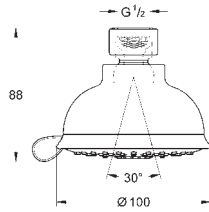

GROHE HEAD SHOWERS

Ref. No.	EAN code	Colour	Retail Guide Price (£)
27 610 000	4005176895685	chrome	46.36

New Tempesta Rustic 100
Head shower 4 sprays
GROHE Rain O², Rain, Massage, Jet
Ball joint +/- 15° rotatable
GROHE EcoJoy 9.5 l/min flow limiter
GROHE DreamSpray perfect spray pattern
GROHE StarLight chrome finish
SpeedClean anti-limescale system
Inner WaterGuide for a longer life