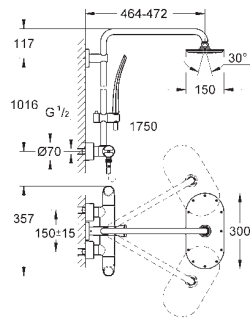

Rainshower System 400
Shower system with thermostat for wall mounting
 horizontal swivable 450 mm projection shower arm
exposed thermostatic shower
 with Aquadimmer function
 allows change between:
 Rainshower Cosmopolitan 400 head shower (28 778 000)
 with ball joint
 rotation angle $\pm 20^\circ$
 hand shower Sena Stick (28 034 000)
 adjustable height via gliding element
 (12 140 000)
 shower hose 1.750 mm (28 025 000)
GROHE TurboStat compact cartridge
 with wax thermoelement
GROHE CoolTouch
GROHE DreamSpray perfect spray pattern
GROHE StarLight chrome finish
SpeedClean anti-limescale system
Inner WaterGuide for a longer life