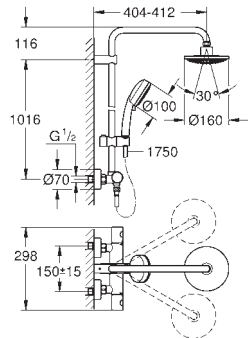

GROHE NEW TEMPESTA COSMOPOLITAN SHOWER SYSTEM

Ref. No. EAN code Colour Retail Guide Price (£)

27 922 000 4005176923364 chrome 440.56

New Tempesta Cosmopolitan 160
Shower system with thermostat for wall mounting
horizontal swivable 390 mm projection shower arm
exposed thermostatic shower
with Aquadimmer function
allows change between:
head shower 1 spray (28 232 000)
Rain
with ball joint
rotation angle $\pm 15^\circ$
hand shower New Tempesta Cosmopolitan 100 (27 571 001)
2 spray patterns:
Rain, Jet
adjustable height via gliding element
Silverflex shower hose 1750 mm (28 388 000)
GROHE TurboStat compact cartridge
with wax thermoelement
GROHE DreamSpray perfect spray pattern
GROHE StarLight chrome finish
SpeedClean anti-limescale system
Inner WaterGuide for a longer life
Twistfree preventing the hose from twisting