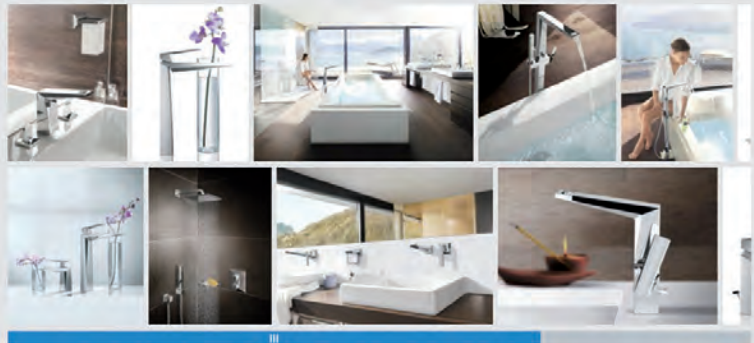

Brochure

GROHE SPA

Discover these products also in our GROHE SPA brochure

[Download \(PDF, 16.2 MB\)](#)

[Find Your Showroom](#)

GALLERY

EXPERIENCING ALLURE BRILLIANT

Inside and out, Allure Brilliant pushes the boundaries. With their confident and precise use of geometric shapes, Allure Brilliant explore the pure, linear appeal of minimalist architecture to create a striking and alluring portfolio of faucets, showers and fittings. Starting with the simplicity of a square or rectangle, the Allure Brilliant Collection utilises geometric forms to their full potential and takes faucets in a new direction with its clean angular lines and flat planes. An aperture at the end of the spout gives a new view of water – a cascading flow that entices and teases every time.

Faucet Styles

The Allure Brilliant Collection offers an extensive range of premium fittings for all points of interaction in your bathroom. From the basin to the bathtub and shower, the collection offers a wide range of products, giving you the freedom to tailor your bathroom to your specific requirements.