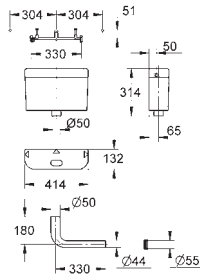

GROHE FLUSHING CISTERNS

Ref. No. EAN code Colour Retail Guide Price (£)

37 762 SH0 4005176213250 **alpine white** **64.20**

Flushing cistern for WC
non-interruptible flush cycle
min. recommended
static pressure 0.2 bar
ABS flush pipe 180 mm x 320 mm
side inlet