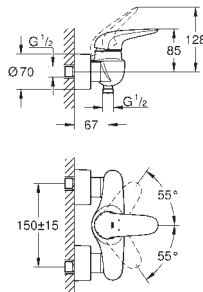

23 722 003 4005176365188 chrome 174.86
23 722 LS3 4005176365195 moon white 206.33

Eurostyle Single-lever shower mixer 1/2"
wall or deck mounted
solid metal lever
GROHE SilkMove 35 mm ceramic cartridge
with temperature limiter
GROHE StarLight chrome finish
adjustable flow rate limiter
shower outlet 1/2" with integrated non-return valve
covered S-unions
metal wall escutcheons
protected against backflow