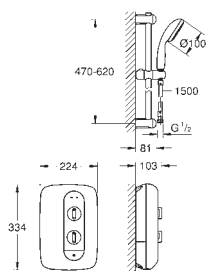

GROHE ELECTRIC SHOWERS

Ref. No.	EAN code	Colour	Retail Guide Price (£)

26 178 000	4005176304859	white/nighttime grey/ chrome	246.78

New Tempesta 100

Pressure stabilized electric shower 8.5kW

Maximum entry options for power/water services (top, rear or bottom) both left and right hand sides
Dual terminal blocks for left or right hand connection
Separate push button start/stop
Upper rotary control with three power settings
Lower rotary control for adjustment of temperature/flow
Temperature cut out
'Power On' and 'Auto Reset' LED indicators
Removable water inlet filter

Mains Cold Water Supply

Operating pressure 0.1 to 1.0 [MPa] / 1.0 to 10.0 [bar]
New Tempesta 100 shower rail set 3 sprays
New Tempesta 100 hand shower (26 135 000)
shower rail 620 mm, semi-flexible (27 499 000)
shower hose 1500 mm (28 161 000)

GROHE DreamSpray perfect spray pattern

GROHE StarLight chrome finish

GROHE QuickFix (upper bracket adjustable to adapt to existing holes)

SpeedClean anti-limescale system

Inner WaterGuide for a longer life

ShockProof silicone ring prevents damage caused by a shower falling

GROHE SprayZoom Zoom from extra wide Rain to focussed Jet spray

28 161 000	4005176038273	chrome	34.74