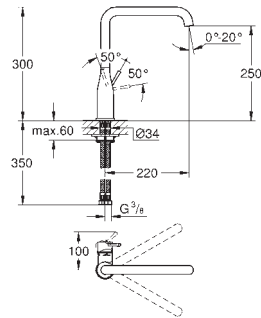

GROHE ESSENCE

Ref. No.	EAN code	Colour	Retail Guide Price (£)

30 269 000	4005176314902	chrome	206.50
30 269 DC0	4005176314919	supersteel	301.06

Essence
Sink mixer 1/2"
high spout
monobloc installation
GROHE StarLight finish
28 mm ceramic cartridge
with **GROHE SilkMove**
mousseur
swivel tubular spout
adjustable swivel area 0° / 150° / 360°
flexible connection hoses
rapid installation system
integrated temperature limiter