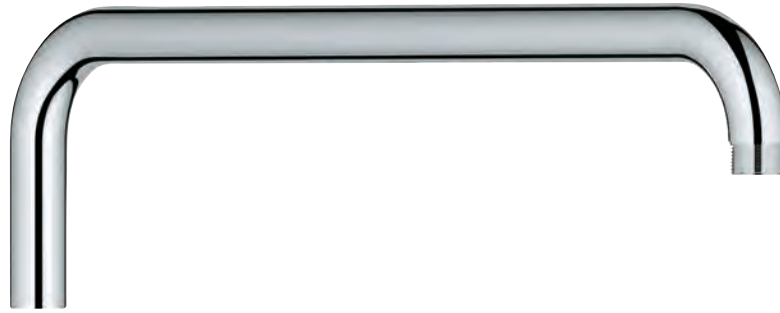

GROHE SHOWER SYSTEM ACCESSORIES