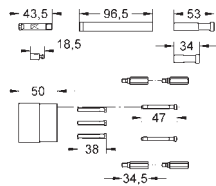

46 343 000 4005176189791 chrome 161.98

Extension set 50 mm
for Rapido E 35 501 000
33 961 000