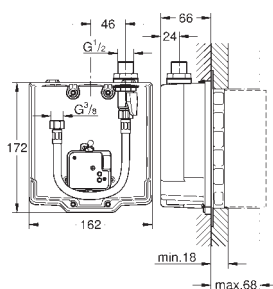

Euroeco Cosmopolitan E
Concealed mounting box
wall installation
for installation with pre-mixed or cold water
suitable for IR-sets for final installation
stop valve
connection housing for power supply
suitable for
36 273 000, 36 335 SD0, 36 334 SD0, 36 411 000

36 336 000	4005176896729		259.62