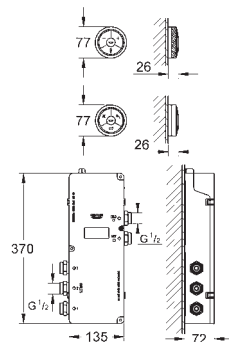

F-digital Veris F-Digital Digital controller and digital diverter for bath

includes digital thermostat unit
Digital Controller - intuitive multifunctional operating unit

- Wireless technology
- Temperature and flow control
- (temperature adjustable up to max. 46° C)
- Pause-function
- Memory function
- LED ring incl. warming-up function: visual feedback

when preferred temperature is reached
digital diverter for bath

- Diverter: head-, hand shower and bath spout
- LED ring (indication of outlet)

digital thermostat unit (concealed body)

- warm/cold-supplies 1/2"
- 3 outlets 1/2" bath diverter

default setting configurable during installation

- automatic safety shut-off after 20 min
- GROHE SafeStop at 38°C

transceiver unit for Digital Controller and Digital thermostat unit incl. cable 3 m
GROHE TurboStat digitally controlled compact cartridge with wax thermoelement
GROHE StarLight chrome finish
GROHE EcoJoy technology for less water and perfect flow
requires built-in power supply 36 078 000
energy efficiency class illumination of control unit: not applicable