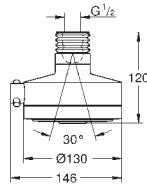

GROHE RELEXA

Ref. No.	EAN code	Colour	Retail Guide Price (£)

27 530 000	4005176889219	chrome	405.60

Relexa Deluxe 130

Head shower 4 sprays

Normal, Rain, Champagne spray, Champagne spray Deluxe

GROHE EcoJoy 9.5 l/min flow limiter

GROHE DreamSpray perfect spray pattern

GROHE StarLight chrome finish

SpeedClean anti-limescale system

Inner WaterGuide for a longer life