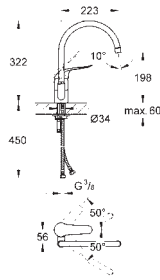

GROHE EUROECO / EUROECO SPECIAL

Ref. No.	EAN code	Colour	Retail Guide Price (£)

32 786 000	4005176871863	chrome	183.71

Euroeco Special
Sink mixer 1/2"
monobloc installation
GROHE StarLight finish
GROHE SilkMove 46 mm ceramic cartridge
adjustable flow rate limiter
adjustable temperature limiter
laminar flow straightener 9 l/min.
swivel tubular spout
selectable swivel area : 0° / 150° / 360°
metal lever, lever length 120 mm
flexible connection hoses