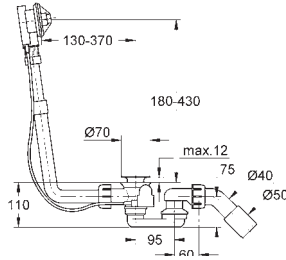

Ref. No.	EAN code	Colour	Retail Guide Price (£)
----------	----------	--------	------------------------

28 939 000	4005176209161		83.29
------------	---------------	--	-------

Talento
Pop-up bath waste and overflow
 set for normal bath
 and deep shower trays
 with bowden cable
 bottle trap
 45° waste elbow