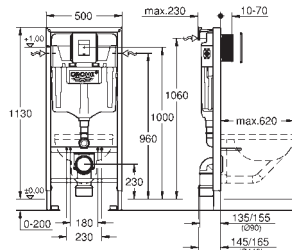

GROHE RAPID SL FOR WC

Ref. No.	EAN code	Colour	Retail Guide Price (£)

38 827 000	4005176870477		347.03

38 827 000 4005176870477

Rapid SL 4in 1 set for WC
flushing cistern GD 2
with small maintenance access
1.13 m installation height
for on-the-wall installations or studded walls
powder coated steel frame, self-supporting
for dry-cladding, completely pre-assembled
with fixed connections, for single or series installation
quick adjustment, lockable
fixing material, TÜV approved
2 WC fixing bolts, fixing device for ceramic
distance of fixing bolts 180/230 mm
outlet bend Ø 90 mm
depth adjustable
reducer Ø 90/110 mm
inlet and outlet connecting set
adjustment ex factory 6 l and 3 l
pneumatic discharge valve offering 3 modes of
operation: dual flush or start/stop or single flush
water supply from left/right or back
low noise (group I acc. to
German Noise Specification)
DIN approved, insulated against condensation
1/2" water supply connection including integrated
angle valve and push fit flexible hose union
no tools required for the installation
of the inspection shaft incl. protection
during construction phase
for vertical or horizontal use
accessories for on-the-wall installation
with **GROHE Fresh** retrofit set
including wall plate Skate Cosmopolitan
for dual flush or start & stop actuation
for vertical and horizontal installation
156 x 197 mm, chrome, made of ABS
GROHE StarLight chrome finish
WC set for noise protection

38 888 000	4005176879630		377.63