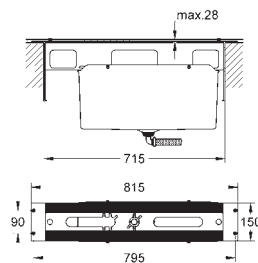

29 037 000 4005176865749 699.31

4/5-hole bath combination (optional)
baseframe for installation
under tiled surround
base frame
drainage box with
integrated outlet for splash water

115 221 4005176910081 chrome 31.21

Click Waste
1 1/4"
for basins mixers without Pop Up Waste
removable cover

BATH FITTINGS

THERMOSTATS

CONCEALED SOLUTIONS

SHOWERS

KITCHEN FITTINGS

COMMERCIAL FITTINGS

SHOWER TOILET

INSTALLATION SYSTEMS

FLUSHING SYSTEMS

ACTUATIONS

CONNECTION AND SECURITY TECHNOLOGY

SPARE PARTS AND ACCESSORIES