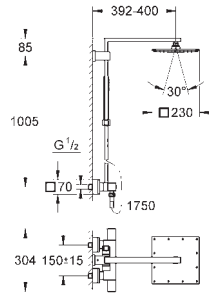

26 087 000	4005176940828	chrome	1,018.26
------------	---------------	--------	----------

Euphoria Cube XXL System 230
Shower system with thermostatic mixer for wall mounting
 shower arm
 projection 400 mm
exposed thermostatic shower
 with Aquadimmer function
 allows change between:
 Rainshower Allure head shower (27 479 000)
 Rain spray pattern
 with ball joint
 rotation angle $\pm 15^\circ$
 hand shower Euphoria Cube (27 699 000)
 adjustable height via gliding element
 Silverflex shower hose 1750 mm (28 388 000)
GROHE EcoJoy technology for less water and perfect flow
GROHE TurboStat compact cartridge
 with wax thermoelement
GROHE DreamSpray perfect spray pattern
GROHE StarLight chrome finish
SpeedClean anti-limescale system
Twistfree preventing the hose from twisting
 minimum flow rate 7 l/min.