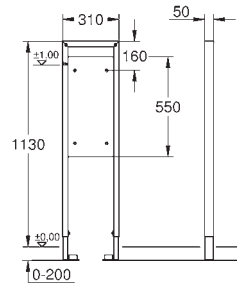

GROHE RAPID SL FOR THE DISABLED

Ref. No.

EAN code

Colour

Retail Guide
Price (£)

38 559 001

4005176863776

160.67