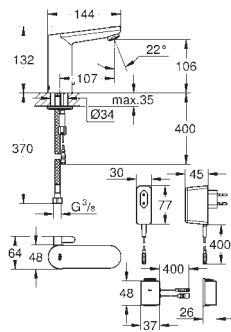

auto flush cycles and timing last auto flush

usage per day over 30 days

thermal disinfection cycles and timings last disinfection

configuration

detection range and shut off delay

auto flush

thermal disinfection

cleaning mode

2 on/off timers

identification by name

service

send and save 3 profiles

reset to factory or user settings

hard and software version

CE approved

noise classification 1 in accordance

with DIN4109

type of protection faucet IP 59K

requires additional power supply 36 338 000

System requirements: Apple

iPhone 5/6, iPad 2/3/4/Air/Air 2, iPad mini/2/3

Apple operating system: iOS 8.0 and above (32/64 bit)

System requirements Android

min 4" display with OS Version 4.3 – 5.x

Mobile devices and GROHE IR Remote App*** are not included in delivery and have to be ordered separately via an authorised Apple store/store/iTunes or Google Play store.

* The Bluetooth word mark and logos are registered trademarks owned by Bluetooth SIG, Inc. and any use of such marks by Grohe AG is under license. Other trademarks and trade names are those of their respective owners.

** Apple, the Apple logo, iPod, iPod Touch, iPhone and iTunes are trademarks of Apple Inc., registered in the U.S. and other countries. Apple is not responsible for the function of this device or its compliance with safety and regulatory standards.

*** Available for free via iTunes app or Google Play store.