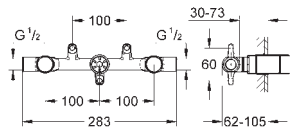

32 706 000 4005176855092 205.96

Two-handle basin mixer
concealed body, 1/2"
for 3-hole basin mixer
wall installation
without finishing trim set