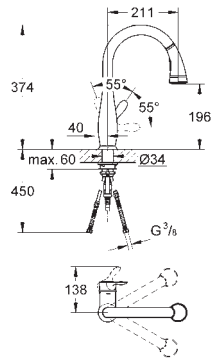

GROHE PARKFIELD

Ref. No.	EAN code	Colour	Retail Guide Price (£)

30 215 000	4005176982019	chrome	291.71

Parkfield
Sink mixer 1/2"
monobloc installation
GROHE StarLight finish
GROHE SilkMove 35 mm ceramic cartridge
pull-out dual spray control - switches between regular flow and spray
diverter: mousseur/shower jet
automatic return to mousseur
adjustable flow rate limiter
swivel tubular spout
swivel area 360°
integrated non-return valve
protected against backflow
flexible connection hoses
rapid installation system