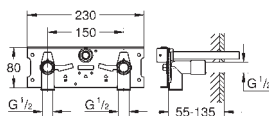

GROHE BLUETOOTH MONITORING

Ref. No.	EAN code	Colour	Retail Guide Price (£)
36 414 000	4005176320583	chrome	1,392.27

Eurosmart Cosmopolitan E Bluetooth
Infra-red electronic thermostatic basin mixer, wall mounted
with infrared sensor and Bluetooth module for bi-directional communication for monitoring, configuration and service purpose
with transformer 100-240 V AC, 50-60 Hz, 6.75 V DC
GROHE StarLight finish
GROHE CoolTouch
GROHE EcoJoy technology for less water and perfect flow
GROHE SafeStop safety button at 38°C
swivel cast spout 219 mm
with swivel stop at 130° or fixed
projection 287 mm
laminar mousseur 9 l/min
S-unions
escutcheon covers for S-unions
non-return valve
dirt strainers
for use with connection set
39 383 000
with Bluetooth 4.0* for wireless data communication
for Apple** and Android devices
Bluetooth range (max. 10 m) varies depending on materials used and walls between transmitter and receiver
monitoring
password protected app detects up to 10 products at a time
auto flush cycles and timing last auto flush
usage per day over 30 days
thermal disinfection cycles and timings last disinfection configuration
detection range and shut off delay
auto flush
thermal disinfection
cleaning mode
2 on/off timers
identification by name
service
send and save 3 profiles
reset to factory or user settings
hard and software version
CE approved
noise classification 1 in accordance with DIN4109
type of protection faucet IP 59K

System requirements: Apple
iPhone 5/6, iPad 2/3/4/Air/Air 2, iPad mini/2/3
Apple operating system: iOS 8.0 and above (32/64 bit)

System requirements Android
min 4" display with OS Version 4.3 – 5.x