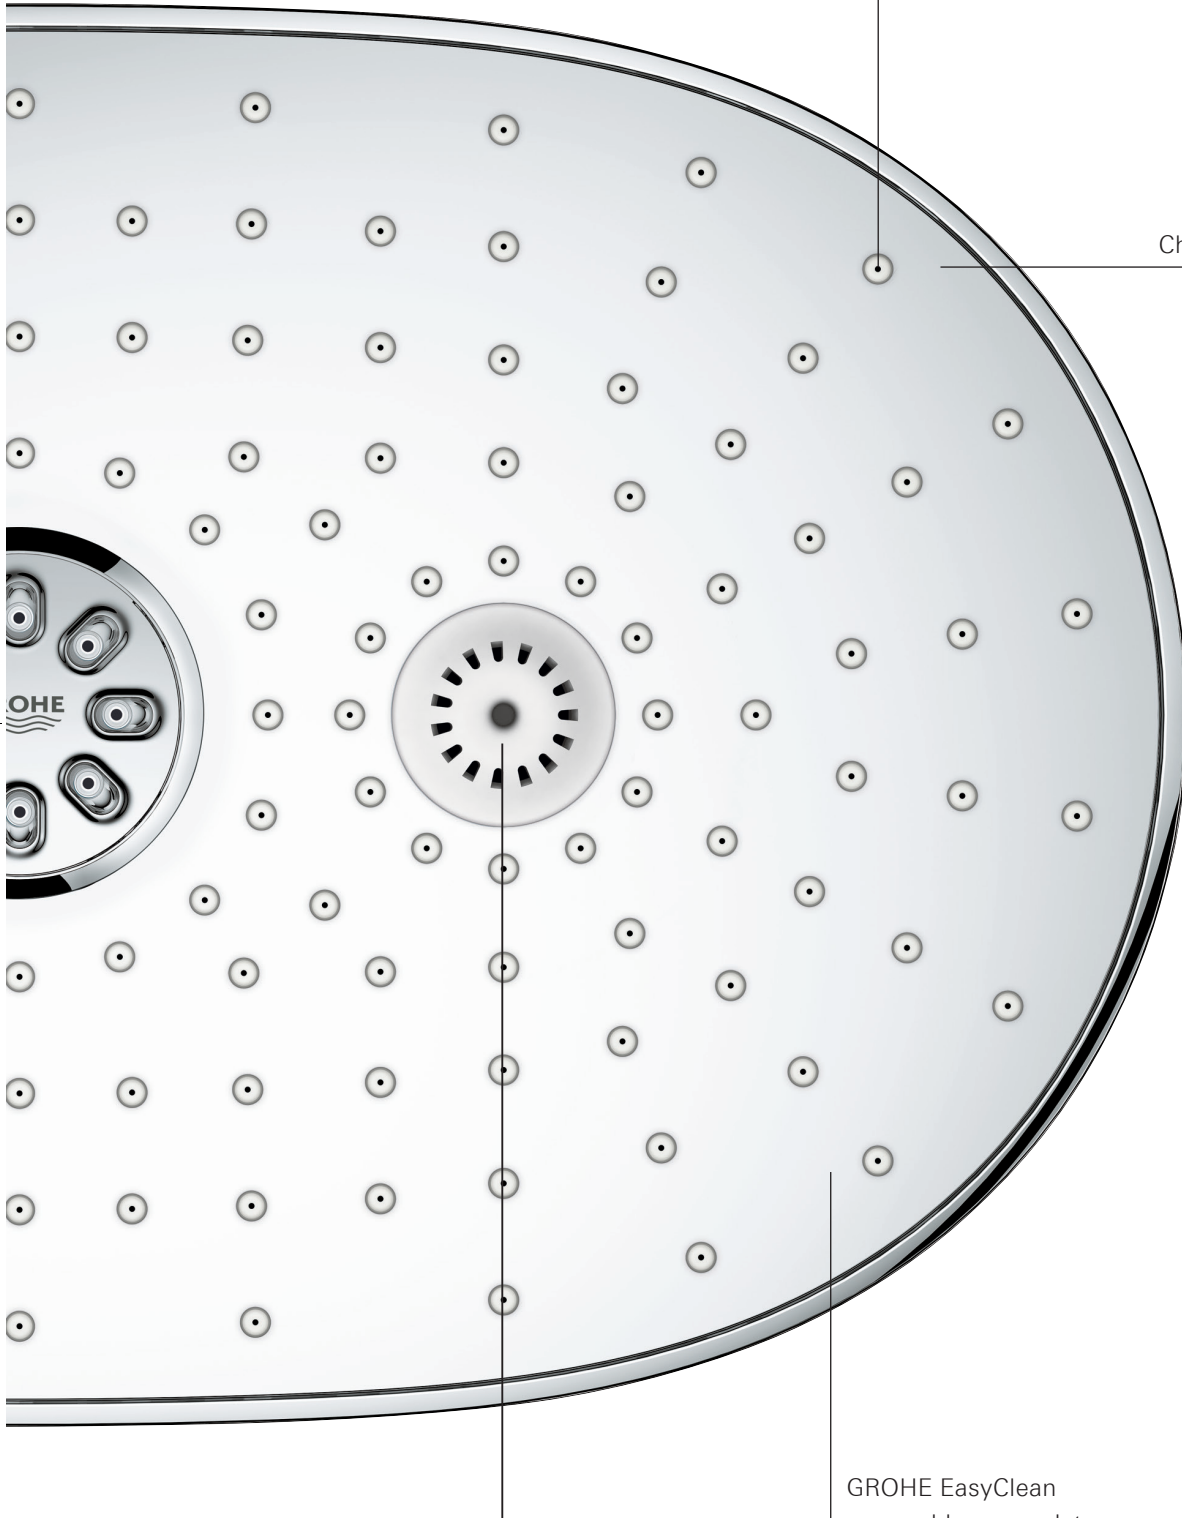

Push the button to start the shower.

Turn to adjust the water volume gradually from Eco to Full Flow.

Push again to stop or pause the shower.
The volume is now preset when you restart.

XXL ENJOYMENT GROHE RAINSHOWER® 360 HEADSHOWER

GROHE PureRain/GROHE Rain O²
spray as preset function

NEW! GROHE TrioMassage spray

The combination of the renowned GROHE Bokoma Spray and two GROHE Massage sprays gives you a head and shoulder massage in one combined spray

NEW

GROHE PureRain/GROHE Rain O² spray & improved SpeedClean nozzles

GROHE StarLight[®]
Chromed Metal Spray Plate

GROHE EasyClean
removable spray plate

INNOVATIVE, FULLY EQUIPPED SHOWER SYSTEM

Full of innovative features, the new GROHE Rainshower® SmartControl shower system has it all!

- XXL size head shower covers the entire body
- GROHE SmartControl with intuitive flow control
- GROHE CoolTouch® body protects you from scalding
- GROHE TurboStat® ensures the water is always at the desired temperature
- XL EasyReach tray to store shampoo and soap
- Power&Soul® 115 hand shower with 1750 mm SilverFlex shower hose and adjustable wall holder