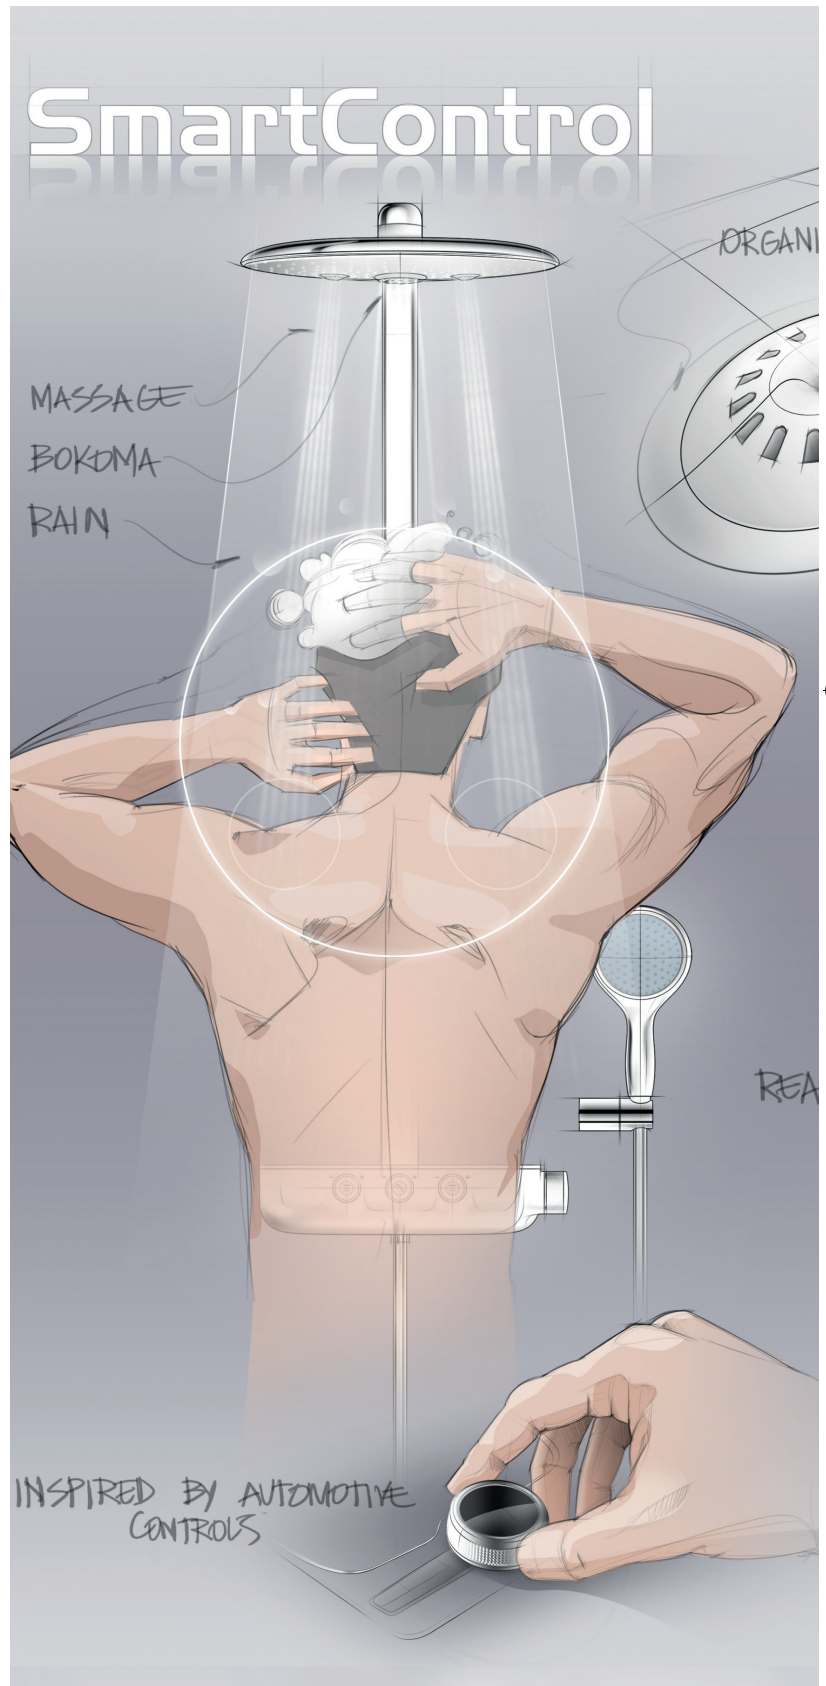

INSPIRED BY NATURE INTUITIVELY CONTROLLED

Emotions guide actions. Let yourself drift away while maintaining control. Organic shapes that beautifully caress the senses will help you reach this goal. Enjoy the perfect interaction of organic design and innovative technology and anticipate a relaxed time-out from everyday life.