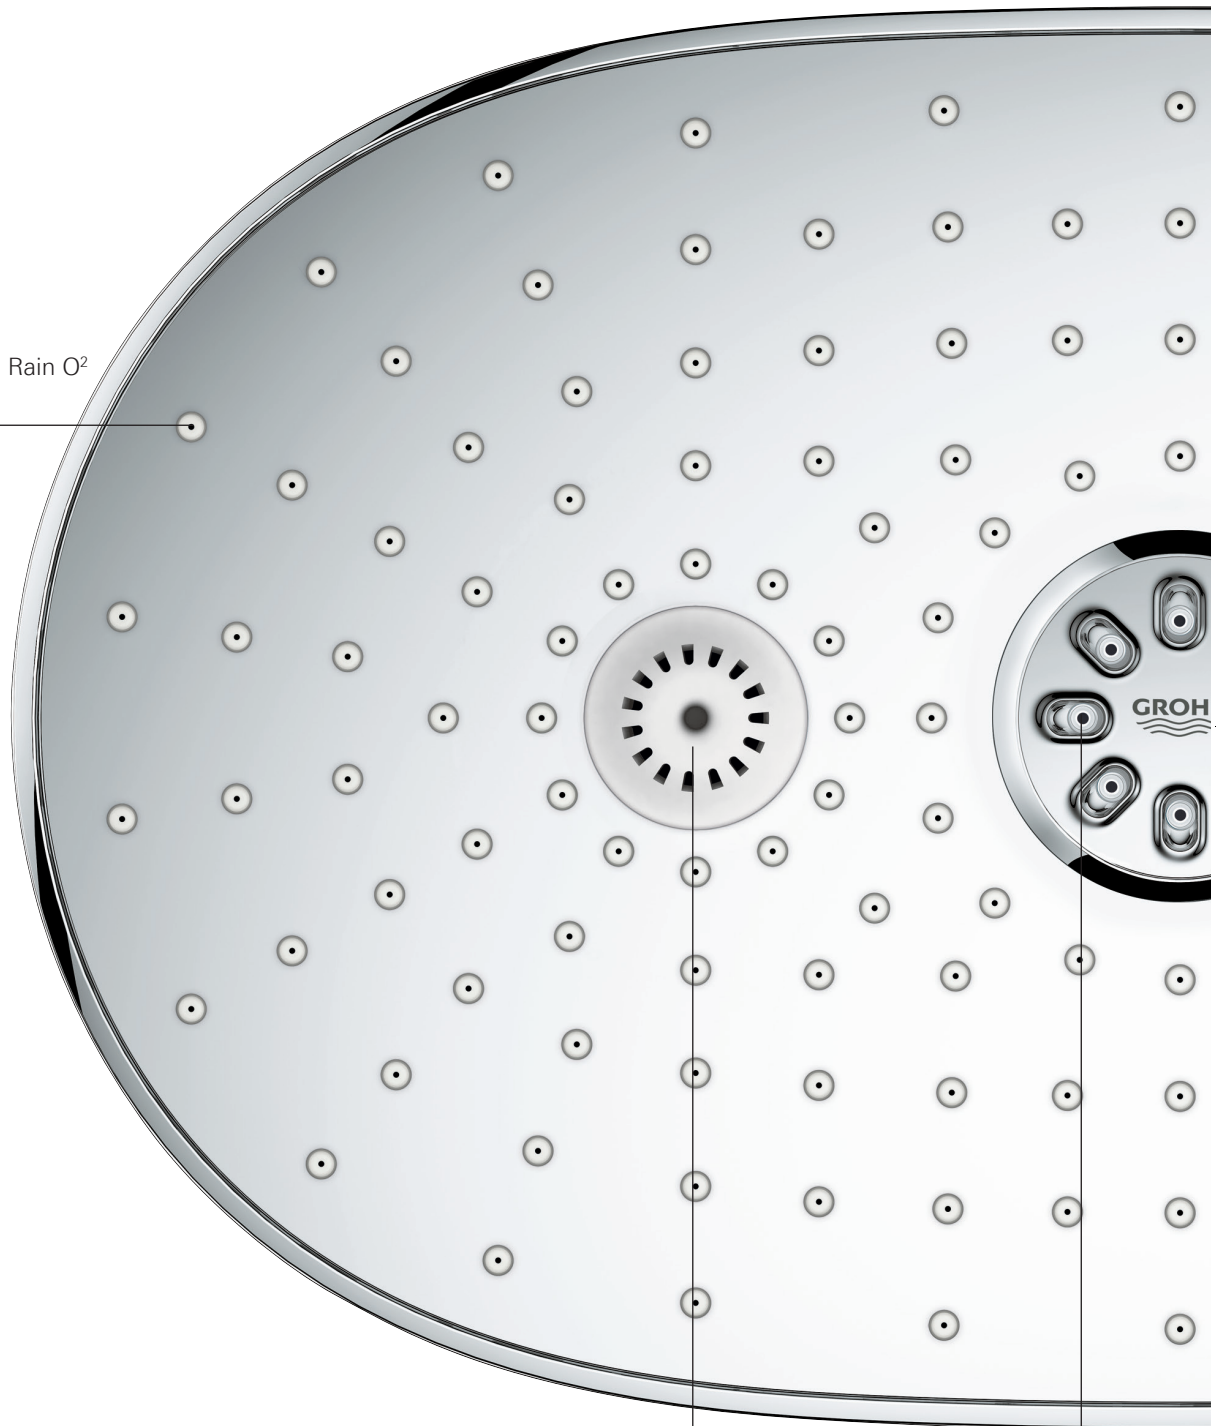

XXL ENJOYMENT GROHE RAINSHOWER® 360 HEADSHOWER

GROHE PureRain/GROHE Rain O²
spray as preset function

NEW! GROHE TrioMassage spray

The combination of the renowned GROHE Bokoma Spray and two GROHE Massage sprays gives you a head and shoulder massage in one combined spray