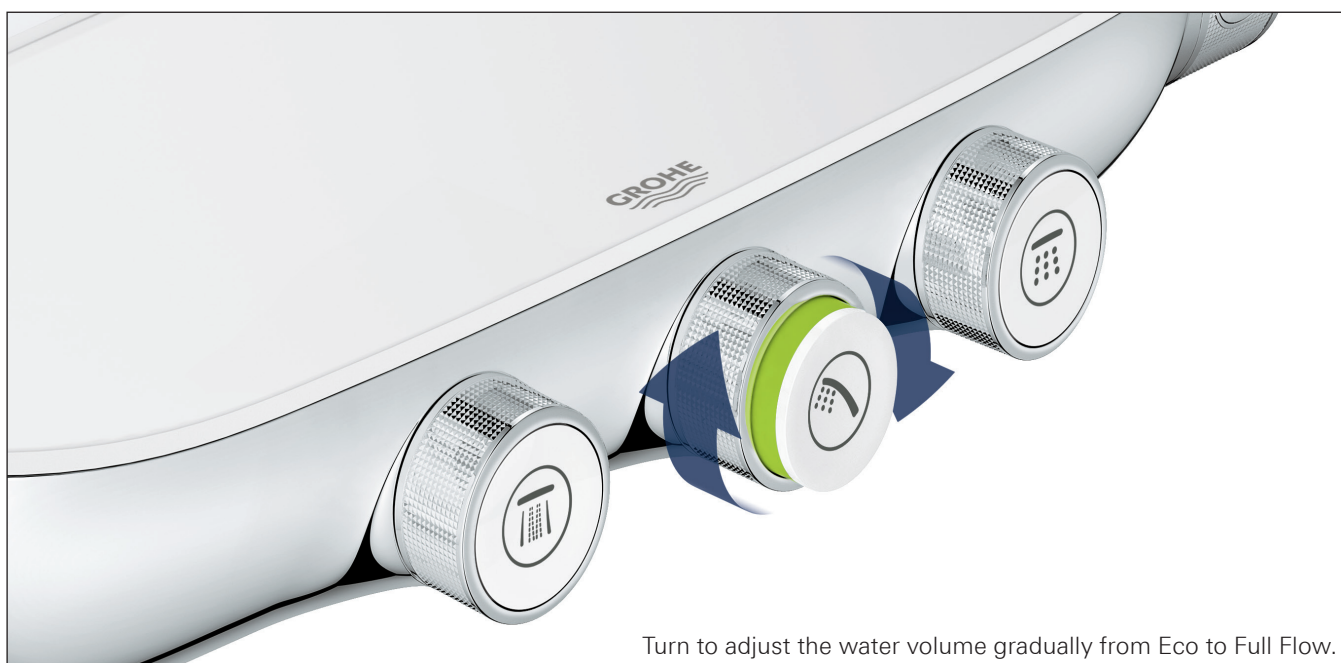

Turn to adjust the water volume gradually from Eco to Full Flow.