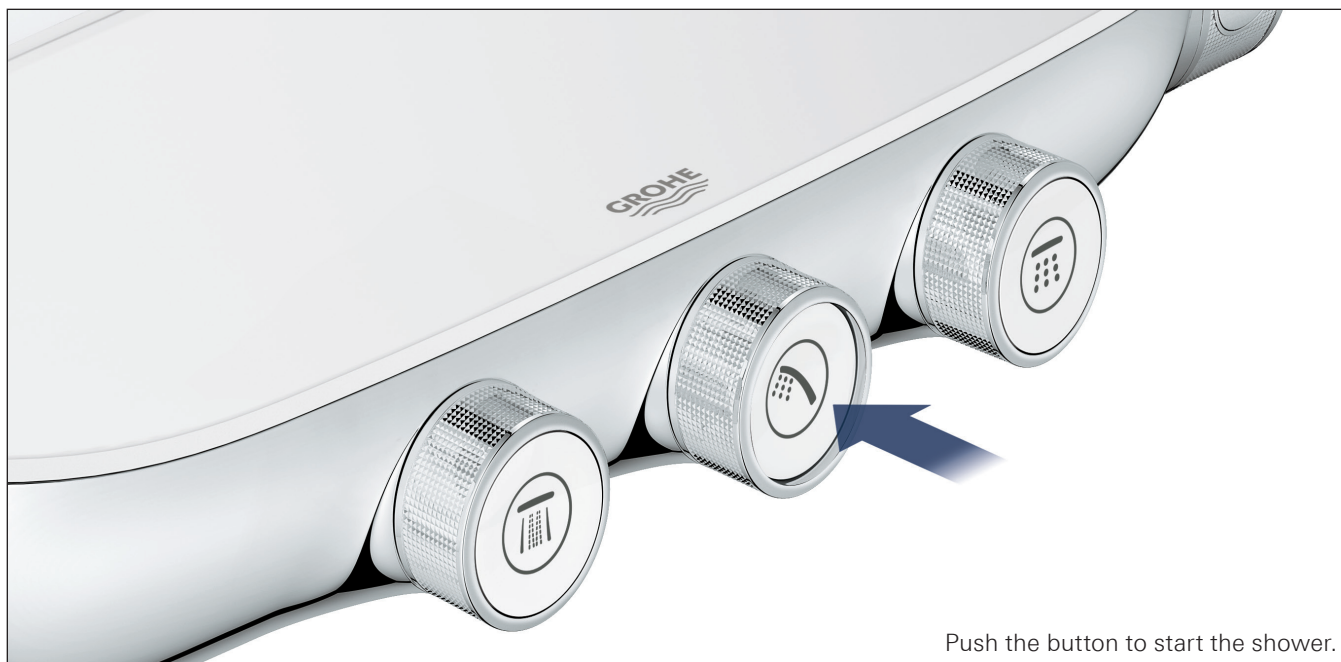

NEW

100% CONTROL GROHE SMARTCONTROL

START/STOP & VOLUME

The innovative GROHE SmartControl technology lets you choose your preferred spray pattern and adjust the water flow as desired. Operation is simple and easy for all the family – including children. That's Smart.

NEW

TEMPERATURE

GROHE TurboStat® technology lies at the heart of this shower system. The thermo-element's unrivalled sensitivity means it delivers water at the desired temperature within a fraction of a second – and keeps it constant for the duration of your shower.

100% CONTROL GROHE SMARTCONTROL

Enjoying a refreshing and personalised shower has never been easier. Just push the button to choose your preferred shower spray and enjoy. Switch whenever you like between a refreshing GROHE Rain/GROHE Rain O² spray, the new TrioMassage spray to massage your head and shoulders, or simply have the Power&Soul® hand shower. Prefer two sprays at the same time? No problem, just activate both buttons.

Showering with GROHE SmartControl is even smarter... The innovative GROHE SmartControl technology offers spray selection and volume adjustment in one. Turn the GROHE ProGrip handle and alter the volume as you like. Your preferred volume setting is stored – perfect for a short shower pause or for your next shower. Smooth and intuitive controls, operated directly from the main shower unit, mean operation is simple and easy for the entire family – including children. That's Smart.