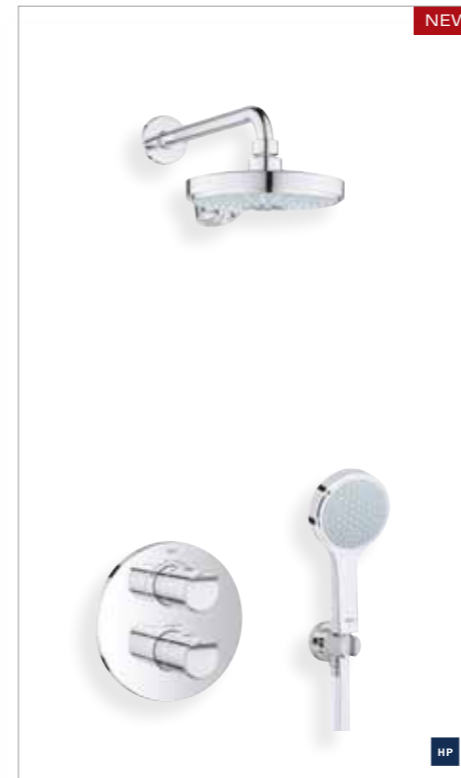

GROHE SHOWERING SHOWER SOLUTIONS

Revitalise your mind, body and soul with an exhilarating shower. The following GROHE Shower Solutions include Rainshower®, Power&Soul® or Euphoria head and hand showers to deliver a range of sensations in appreciation of your moods and needs.

From the modern stepped design of Rainshower® to the use of flat cylindrical and stepped detailing of Power&Soul® Cosmopolitan and ergonomic design of Euphoria, GROHE Shower Solutions offer a host of styles and sizes. All head and hand showers feature GROHE DreamSpray® technology for balanced water distribution to every nozzle, while GROHE StarLight® chrome and SpeedClean nozzles ensure a lifetime of perfect looks.

34 283 001*
Grohtherm 2000 NEW concealed thermostatic shower mixer with Rainshower® shower arm, Power&Soul™ head shower and 115mm Cosmo handshower. Pack includes shower hose and fixings.