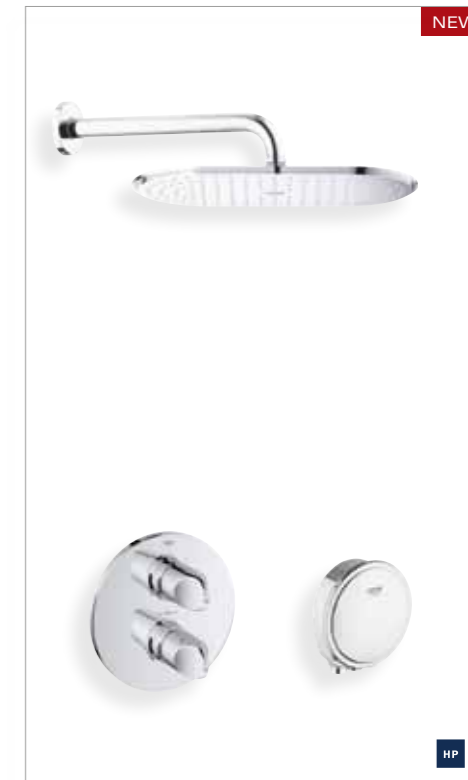

118328*
GROHE Veris concealed thermostatic bath/shower mixer, Rainshower® shower arm, Rainshower® 300x150mm head shower and Talentofill inlet trim with pop-up and waste.