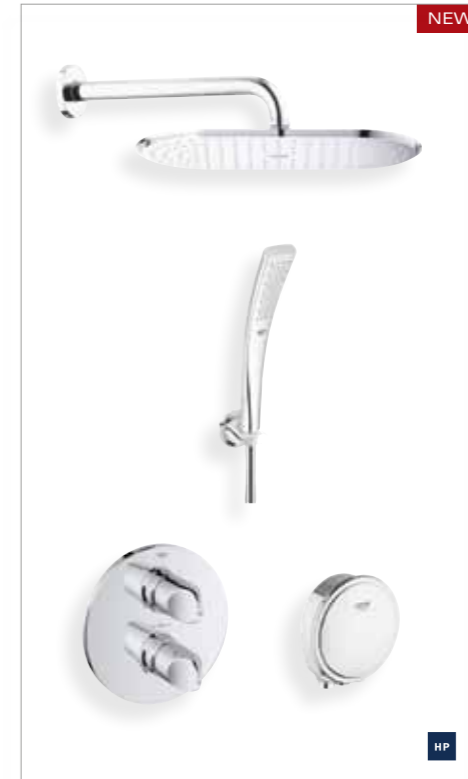

118331*
GROHE Veris concealed thermostatic bath/shower mixer, Rainshower® shower arm, Rainshower® 300x150mm head shower, GROHE Ondus hand shower, shower outlet elbow, stop-valve trim and Talentofill inlet trim with pop-up and waste. Pack includes shower hose and fixings.

*All concealed (behind the wall) fittings included