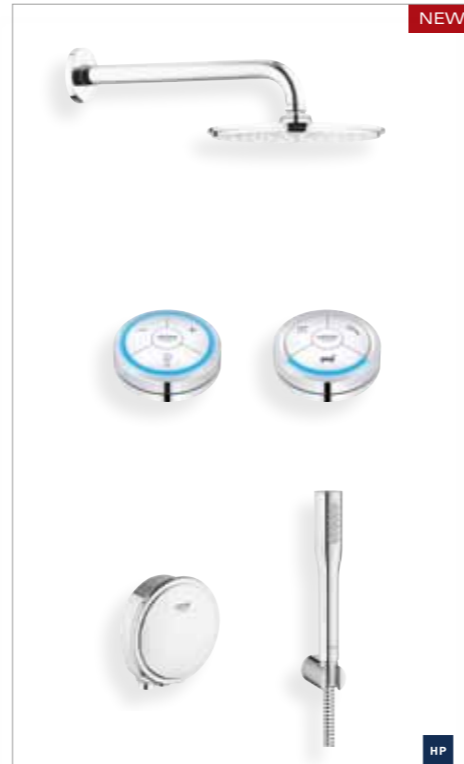

118332*
GROHE Veris F-digital controller and bath diverter with Rainshower® shower arm, Rainshower® 210mm head shower, Euphoria Stick Cosmopolitan, shower outlet elbow and Talentofill inlet trim with pop-up and waste. Pack includes shower hose and fixings.