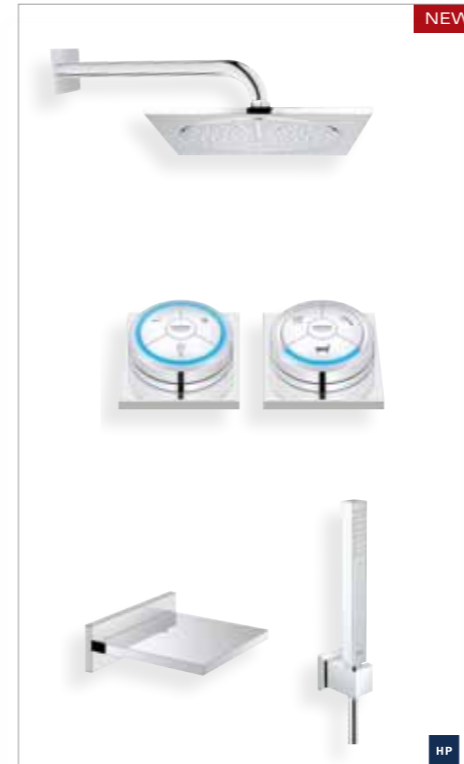

**118332\***  
GROHE Veris F-digital controller and bath diverter with Rainshower® shower arm, Rainshower® 210mm head shower, Euphoria Stick Cosmopolitan, shower outlet elbow and Talentofill inlet trim with pop-up and waste. Pack includes shower hose and fixings.