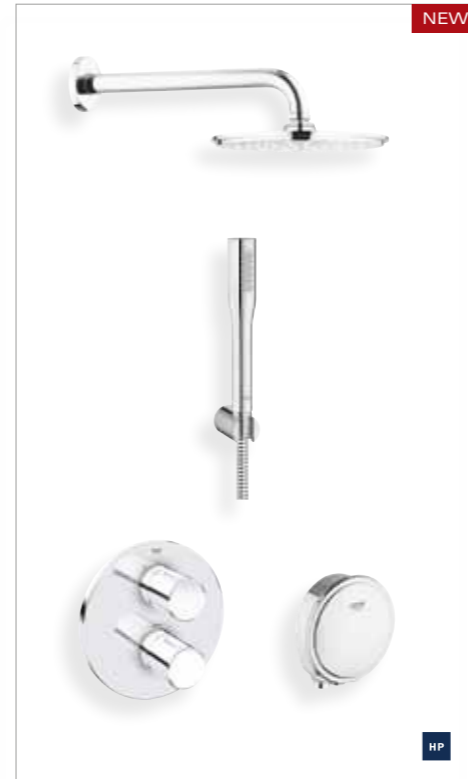

118329*
Grohtherm 3000 Cosmopolitan concealed thermostatic bath/shower mixer, Rainshower® shower arm, Rainshower® 210mm head shower, shower outlet elbow, stop-valve trim and Euphoria Stick Cosmopolitan. Pack includes shower hose and fixings.