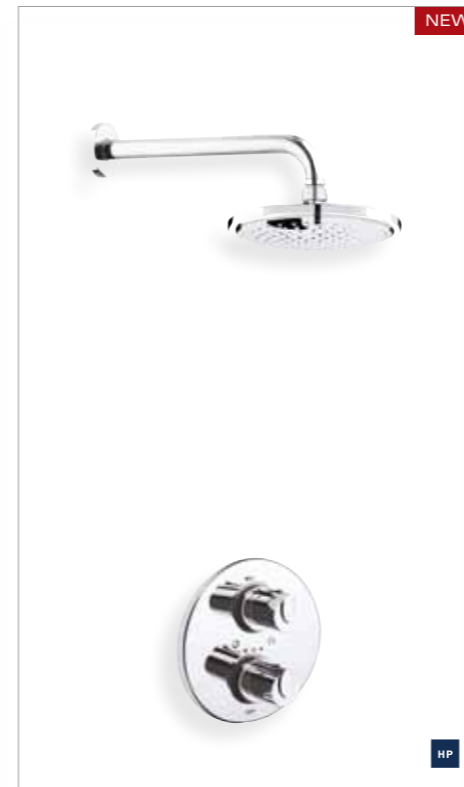

118316*
Grohtherm 1000 concealed thermostatic shower mixer, Rainshower® shower arm with Euphoria Cosmo 180mm head shower.