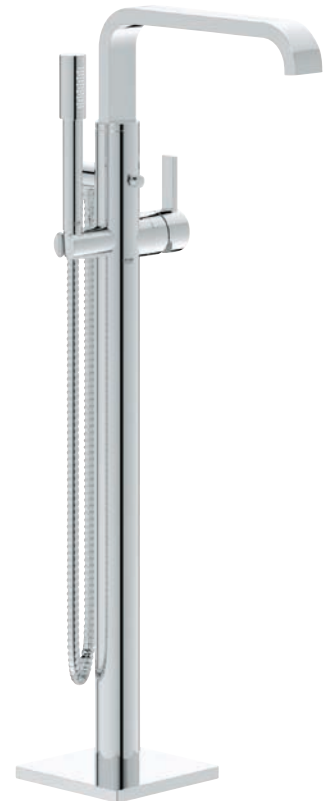

32 826 000
Bath/shower mixer

---

32 754 001 + 45 984 000
Bath/shower mixer
floor mounted
+ separate concealed body