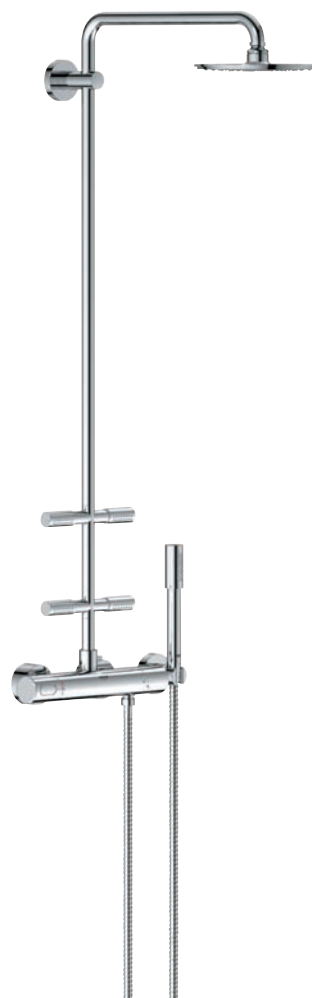

GROHE Atrio

SHOWERS

28 034 000
Hand shower Sena Stick
metal
1 spray pattern: Rain
28 341 000
with 9.5 l/min. GROHE EcoJoy

27 675 000
Power&Soul® Hand shower 160
4+ spray patterns: GROHE Rain O², Rain,
Bokoma Spray, Jet
with 9.5 l/min. GROHE EcoJoy

27 251 000
Side shower
Rainshower® F-Series 5"
127 mm x 127 mm
1 spray pattern: Rain

27 477 000
Head shower 310
metal
1 spray pattern: Rain
27 478 000
with 9.5 l/min. GROHE EcoJoy

28 368 000
Head shower Rainshower® 210
metal, 1 spray pattern: Rain
28 373 000
with 9.5 l/min. GROHE EcoJoy
28 368 00E
with 5.7 l/min. GROHE EcoJoy

28 778 000
Head shower Rainshower® 400
metal
1 spray pattern: Rain

27 374 000
Shower system with thermostats
and four body sprays
1 spray pattern: Rain