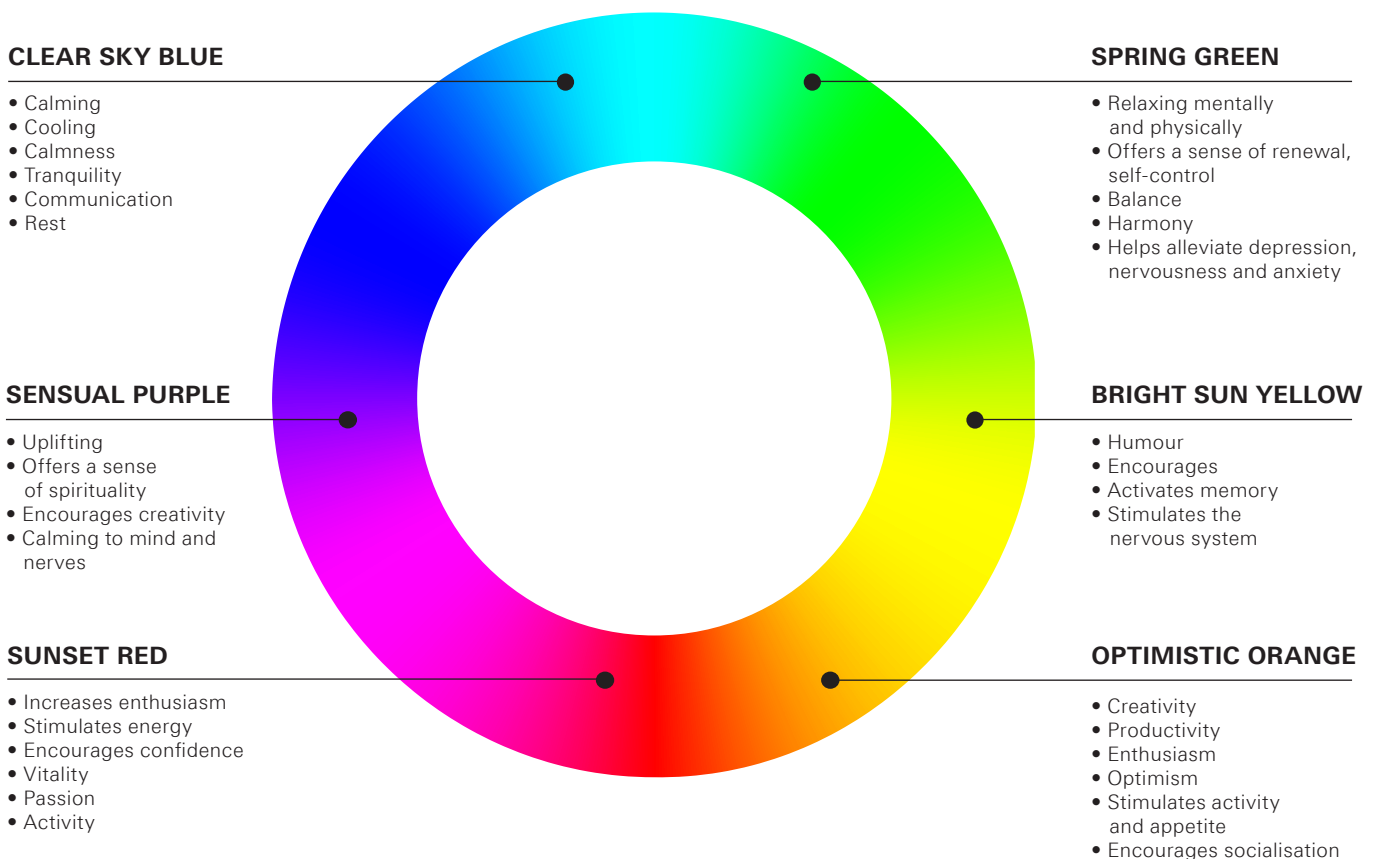

* Available for free via iTunes app or Google Play store.

** This luminaire contains built-in LED lamps, which cannot be changed: Energy efficiency class LED: A - A++

GROHE F-DIGITAL DELUXE

Every colour has a different wavelength and therefore its own energy, which has a varying effect on the mind and body. Red represents vitality and activity, while blue is considered to be a calming colour. One of our primary objectives when developing GROHE F-digital Deluxe was to give you the opportunity to change the lighting to suit your mood, and allow you to enjoy your own personal chromotherapy experience while in the shower.

Using the GROHE SPA® app, you simply select the colour that you wish to have during your shower from a specially designed colour wheel. For example, you might wish to start your day with stimulating yellow, enjoy soft purple after a steam bath or get an exciting evening off to a great start with optimistic orange. With GROHE F-digital Deluxe you can integrate up to four high-quality LED light modules* into your shower, all of which are dimmable. You can therefore choose a light intensity that reflects your mood. And, of course, you can save all of your settings so that the perfect colour for tomorrow morning's shower is just a movement of the hand away.