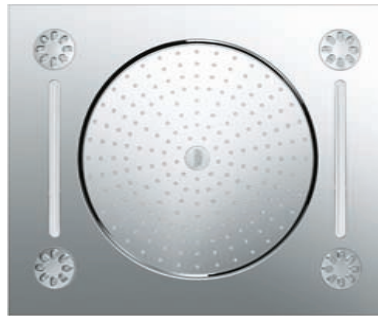

27 286 000

Ceiling shower F-Series 20"
508 mm x 508 mm
metal
1 spray pattern: Rain

27 939 001

Ceiling shower F-Series 15" Multispray
381 mm (width) x 17 mm (height) x 456 mm
(depth), metal
4+ spray patterns: Rain, 2 x XL Waterfall,
4 x Bokoma Spray and combinations

27 863 000

Ceiling shower Allure 210
210x210 mm
metal
1 spray pattern: Rain