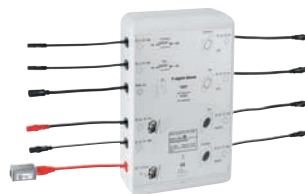

BASE UNIT BOX

36 397 000
Base Unit Box 2.0 Bluetooth