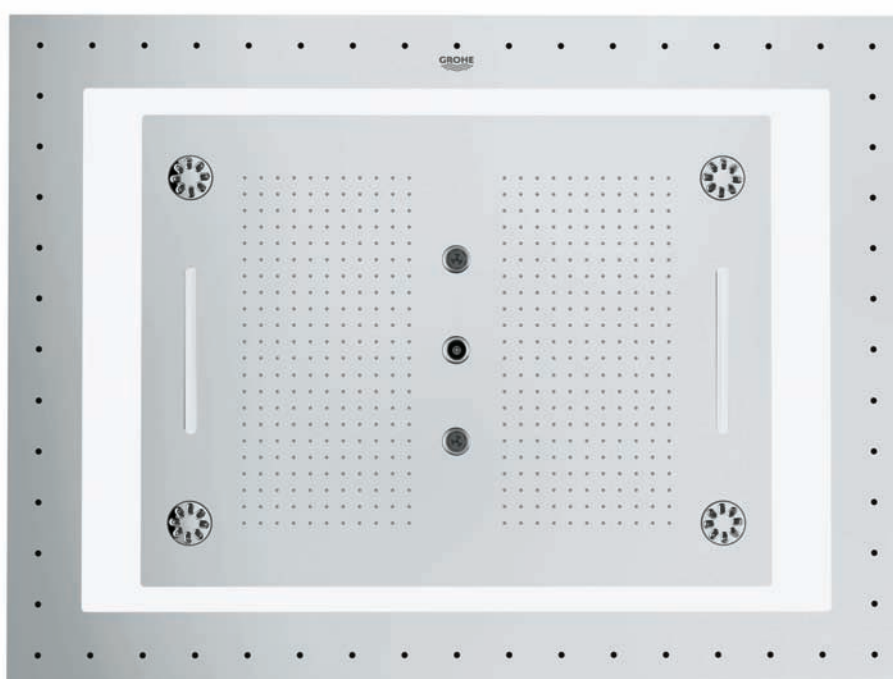

GROHE
Digital®

GROHE
DreamSpray®

GROHE
StarLight®

*This ceiling shower contains built-in LED lamps, which cannot be changed: Energy efficiency class LED: A-A++

**This luminare contains built-in LED lamps, which cannot be changed: Energy efficiency class LED: A-A++

GROHE RAINSHOWER® F-SERIES

HEAD SHOWERS / CEILING SHOWERS

27 286 000

Ceiling shower F-Series 20"
508 mm x 508 mm, metal
1 spray pattern: Rain

27 865 000*

Ceiling shower F-Series 20" with light
29 069 000
Connection set for 27 865 000

NEW

26 373 000*

Ceiling shower with light F-Series 40" AquaSymphony
1016 mm (width) x 762 mm (height) x 155 mm (depth), metal
6+ sprays: 1 x AquaCurtain, 1 x Pure XL spray, 1 x 2 Drizzle sprays (cold mist spray), 2 x GROHE PureRain spray 400 x 190 mm (separately controlled), 1 x 2 XL Waterfall, 1 x 4 Bokoma Spray® with adjustment angle 20° and combinations