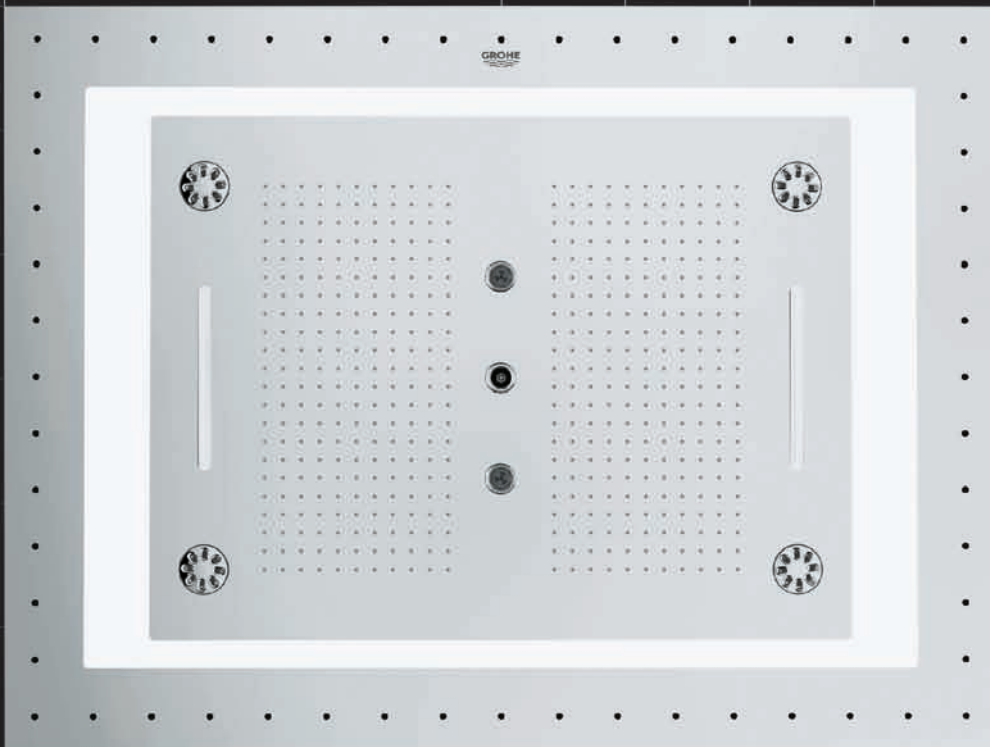

F10

10"=254 mm

F5

5"=127 mm

5"=127 mm

**

5"=127 mm

5"=127 mm

F40 *