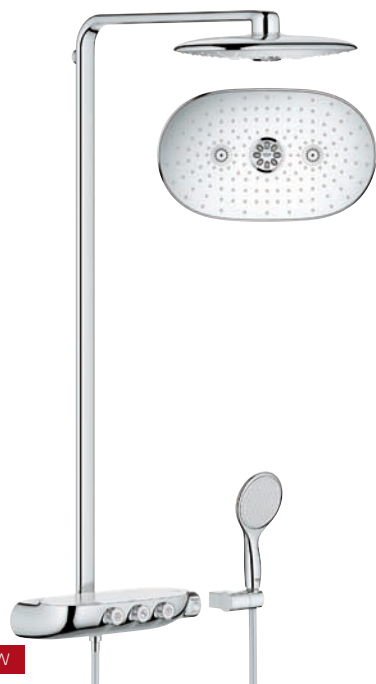

GROHE RAINSHOWER® SYSTEMS

NEW

26 250 000

Rainshower® SmartControl 360 DUO
Shower system with thermostat
Head shower sprays: GROHE PureRain/
GROHE Rain O² spray* + TrioMassage
Hand shower sprays:
GROHE Rain/GROHE Rain O² spray
500 mm shower arm