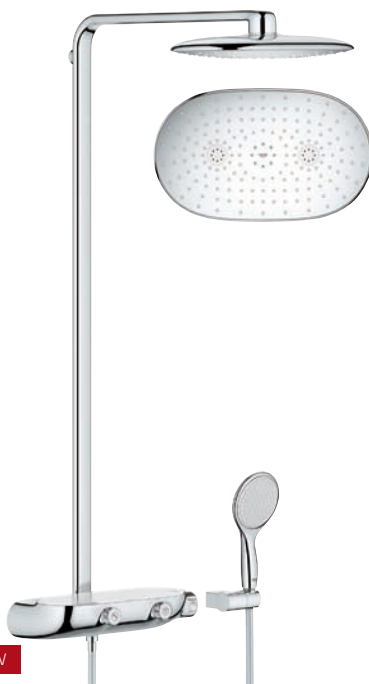

NEW

26 361 000

Rainshower® SmartControl 360 MONO
Shower system with thermostat
Head shower spray:
GROHE PureRain/GROHE Rain O² spray*
Hand shower sprays:
GROHE Rain/GROHE Rain O² spray
500 mm shower arm