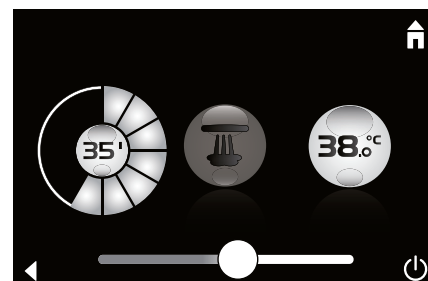

STEAM

Experience regeneration in its purest form with the GROHE steam modules. Gentle steam not only enhances our sense of emotional well-being, but also has a positive effect on the entire body. It opens the pores, detoxifies the body, hydrates the skin and helps the muscles to relax.