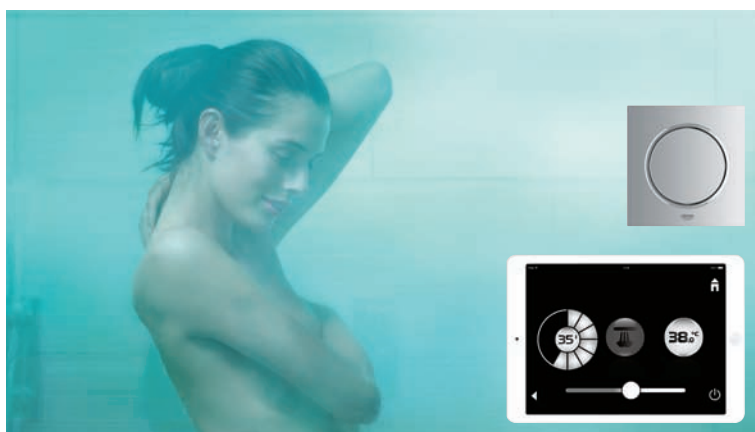

STEAM MODULE

Experience regeneration in its purest form with GROHE's steam modules. Gentle steam not only enhances your sense of emotional well-being, but also has a positive effect on the entire body.

* Available for free via iTunes app or Google Play store.

** This luminaire contains built-in LED lamps, which cannot be changed: Energy efficiency class LED: A - A**