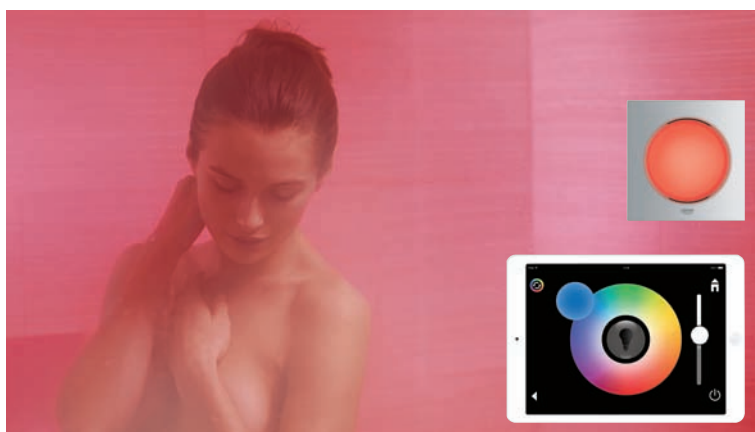

LIGHT MODULE

Use coloured light to change the ambiance of your GROHE SPA® shower. Use the intuitive GROHE SPA® App* to turn the LED light modules** in the shower on and off and change the colour and intensity of the light to suit your mood. Create your personal chromotherapy and save your preferred settings for your next visit!