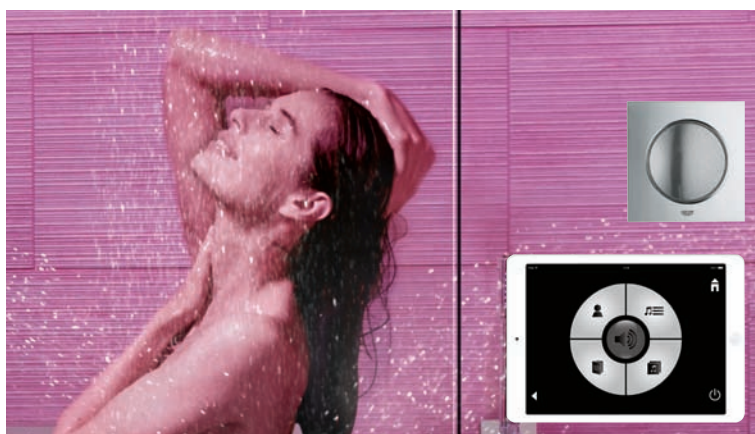

Experience the sensation as the millions of nerve endings beneath your skin respond to the tantalising caress of water.

Stimulating. Invigorating. Restorative. Having a shower should be a holistic treat for you and the Rejuvenation Zone aims to provide personalised Aquatherapy experience to you.

GROHE SPA®

GROHE F-DIGITAL DELUXE

Powerful and refreshing in the morning, soothing and relaxing in the evening, a multi-faceted shower zone will transform and uplift your day. Generous in size and features, the luxurious shower zone evolves to meet your changing needs and moods, every day. One or two head showers, a hand shower, a bank of body showers - the only limit to showering pleasure is the imagination.