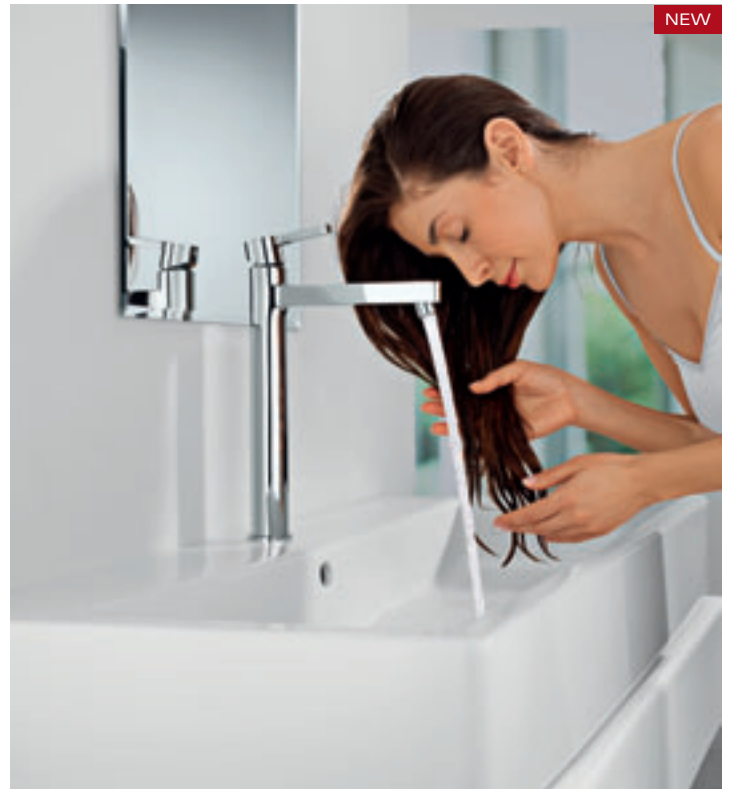

Whether you need a pillar tap or a basin mixer where you offer additional comfort so your kids can wash their hands more easily - the right product is available with the right comfort.

XS-Size

For cloakrooms and small basins the extra small size offers a flexible, stylish solution.

S-Size

A standard size basin mixer is the comfortable choice for standard comfort at the washbasin.

M-Size

Add extra comfort with a higher medium height basin mixer, providing easier access with a longer spout.

L-Size

Great for busy basins in family bathrooms, the large basin mixer with a high spout is a practical and safe choice.

XL-Size

Choose unrivalled comfort and create an elegant focal point with an extra-large tap ideal for stylish vessel basins or for maximum comfort.