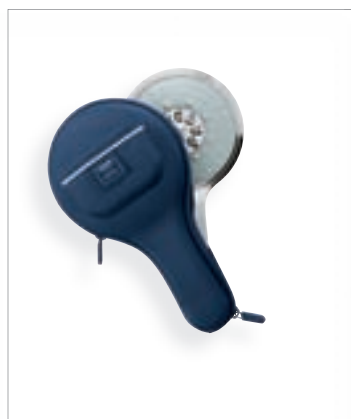

27 961 000

Hand shower 130 incl. travel kit
4+ spray patterns: GROHE Rain O²,
Rain, Bokoma Spray™, Jet