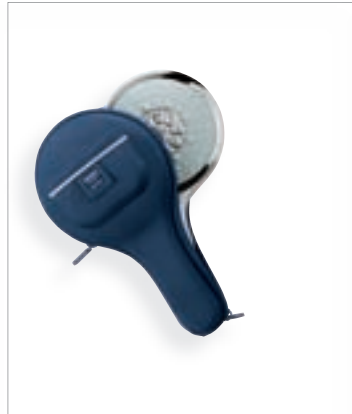

1 2 3 4 5

27 674 000

Hand shower 160
4+ spray patterns: GROHE Rain O²,
Rain, Bokoma Spray™, Jet

27 675 000

with 9.5 l/min. GROHE EcoJoy™

1 2 3 4 5

27 752 000

Shower wall holder set
with hand shower 160
adjustable wall holder