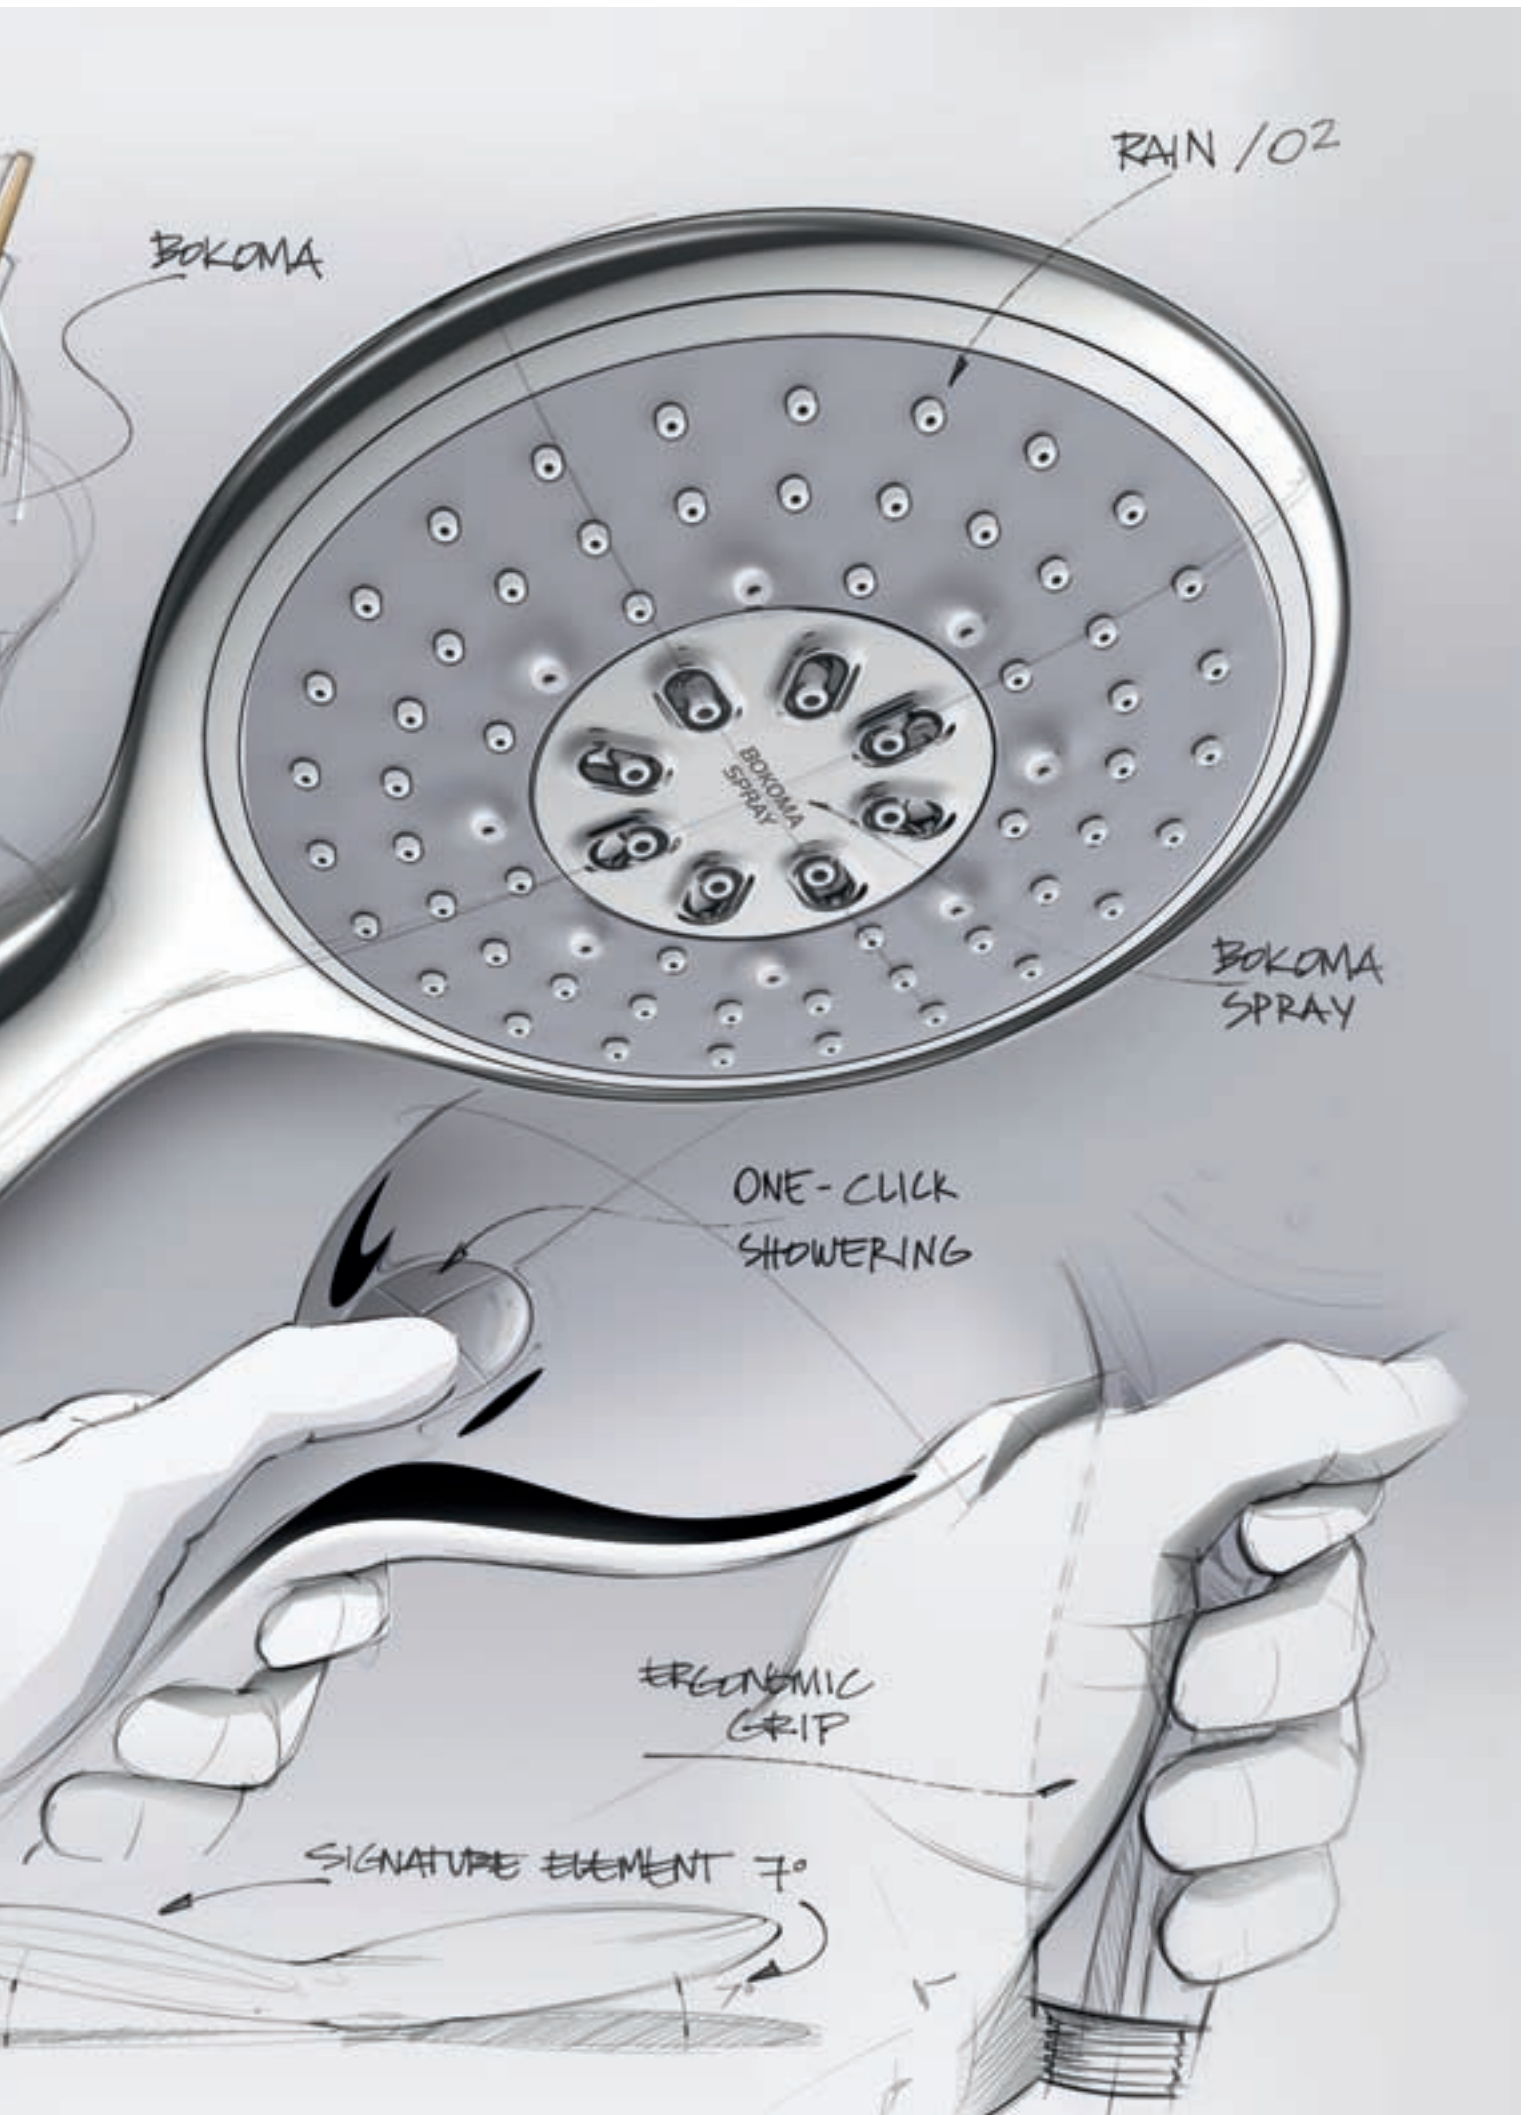

Jet

Bokoma
Spray

Rain

Rain O²

ENHANCE YOUR MOOD WITH A SINGLE CLICK

At GROHE we innovate to enhance your experience. Conveniently positioned on the back of the hand shower, the One-Click Showering gives you direct access to your preferred spray pattern. Never again will you have to twist the spray face or click through several sprays to reach the one you want. Just press the corresponding button and enjoy.

One-Click Showering

Direct access to different sprays by pressing corresponding button.

Spray Face Diameter

Flexibility of spray face diameters.

QuickFix® Plus

Faster, easier and hassle-free, GROHE QuickFix® Plus cuts installation time by up to 50%.