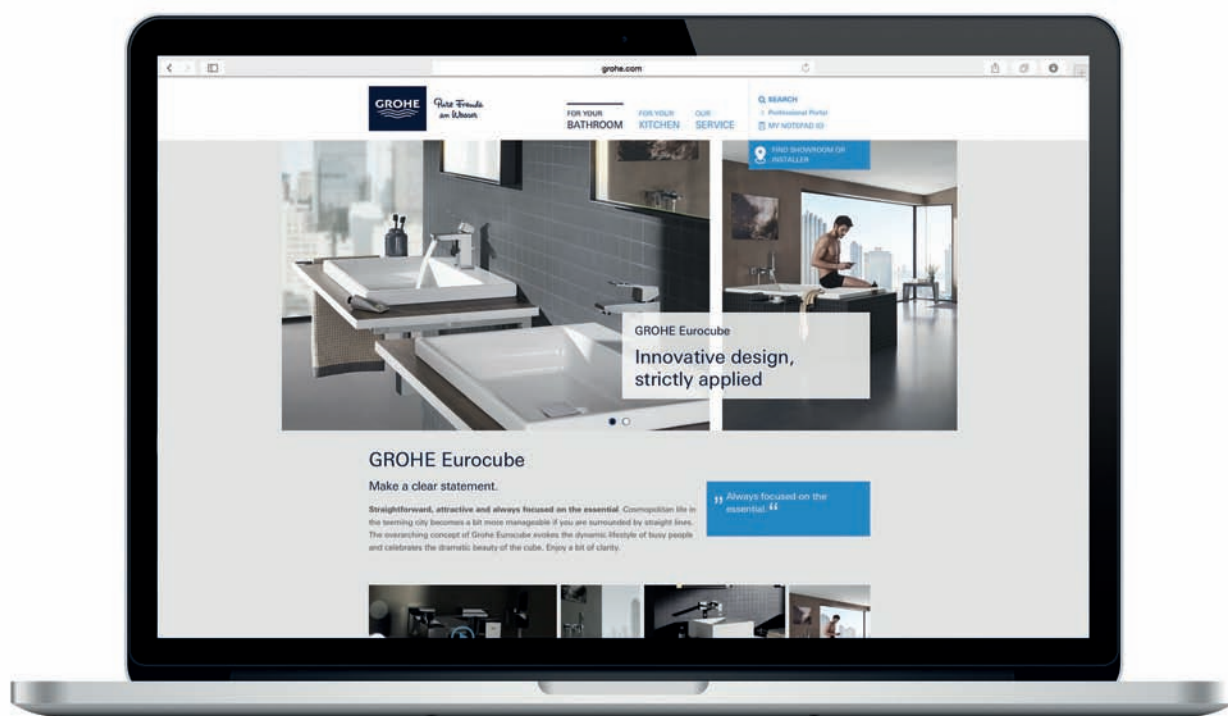

NEW

40 757 001
City Restroom Accessories Set

NEW

40 758 001
Master Bathroom Accessories Set

GROHE.COM/UK

Follow us

FOR FURTHER INFORMATION PLEASE VISIT OUR WEBSITE WWW.GROHE.COM/UK.

GROHE UK
World Business Centre 2
Newall Road
London Heathrow Airport
Middlesex, TW6 2SF