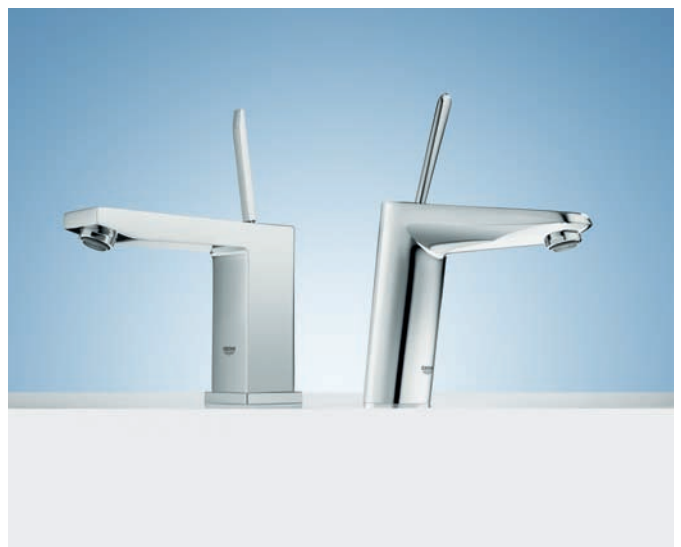

Save precious resources and enjoy 100% water comfort.

GROHE QuickFix®

Faster, easier and hassle-free, GROHE QuickFix® cuts installation time by up to 40%.

GROHE FEATHERCONTROL

Tap operation that is as light as a feather. Smooth joystick handling for effortless precision and ultimate convenience to last a lifetime. The brand new GROHE FeatherControl cartridge brings joystick control to a whole new level. Using state-of-the-art coated ceramic discs and an innovative sealing, the GROHE engineers have created a joystick cartridge with a wider volume and temperature angle – for a more precise control – with the same silky smooth operation as our renowned GROHE SilkMove® cartridge. Only GROHE mixers deliver the unique GROHE FeatherControl experience. The solid smooth handling of our joystick-lever mixers perfectly expresses the quality and superiority of our brand.brand.

Effortless fingertip control and silky smooth operation, thanks to the superior ceramic disc-coating.

The wide FeatherControl temperature angle ensures more precise temperature control.

Even after years GROHE FeatherControl guarantees the same smooth operation as on day one.