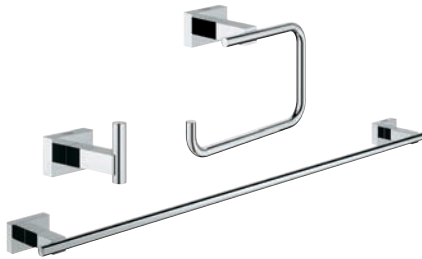

27 693 000
 Euphoria Cube
 Wall hand shower holder

26 370 000
 Euphoria Cube
 Shower outlet elbow
 with integrated hand shower holder

NEW

GROHE Essentials Cube Accessories

40 756 001
Holder + Soap dispenser

40 755 001
Holder + Crystal glass

40 754 001
Holder + Soap dish

40 512 001
Multi-towel rack 600 mm

40 510 001
Towel ring

40 624 001
Double towel bar 439 mm

40 511 001
Robe hook

40 507 001
Toilet paper holder

40 623 001
Spare Toilet paper holder

40 514 001
Grip

40 509 001
Towel rail 600mm

NEW

40 777 001
Guest Bathroom Accessories Set

NEW

40 778 001
Master Bathroom Accessories Set

40 513 001
Toilet brush set