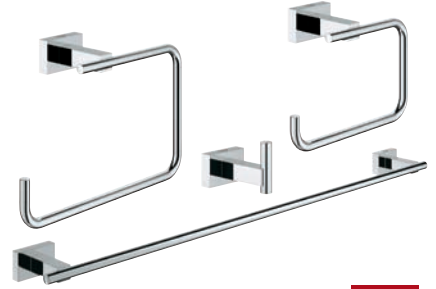

40 755 001
Holder + Crystal glass

40 754 001
Holder + Soap dish

40 512 001
Multi-towel rack 600 mm

40 510 001
Towel ring

40 624 001
Double towel bar 439 mm

40 511 001
Robe hook

40 507 001
Toilet paper holder

40 623 001
Spare Toilet paper holder

40 514 001
Grip

40 509 001
Towel rail 600mm

NEW

40 777 001
Guest Bathroom Accessories Set

NEW

40 778 001
Master Bathroom Accessories Set

40 513 001
Toilet brush set