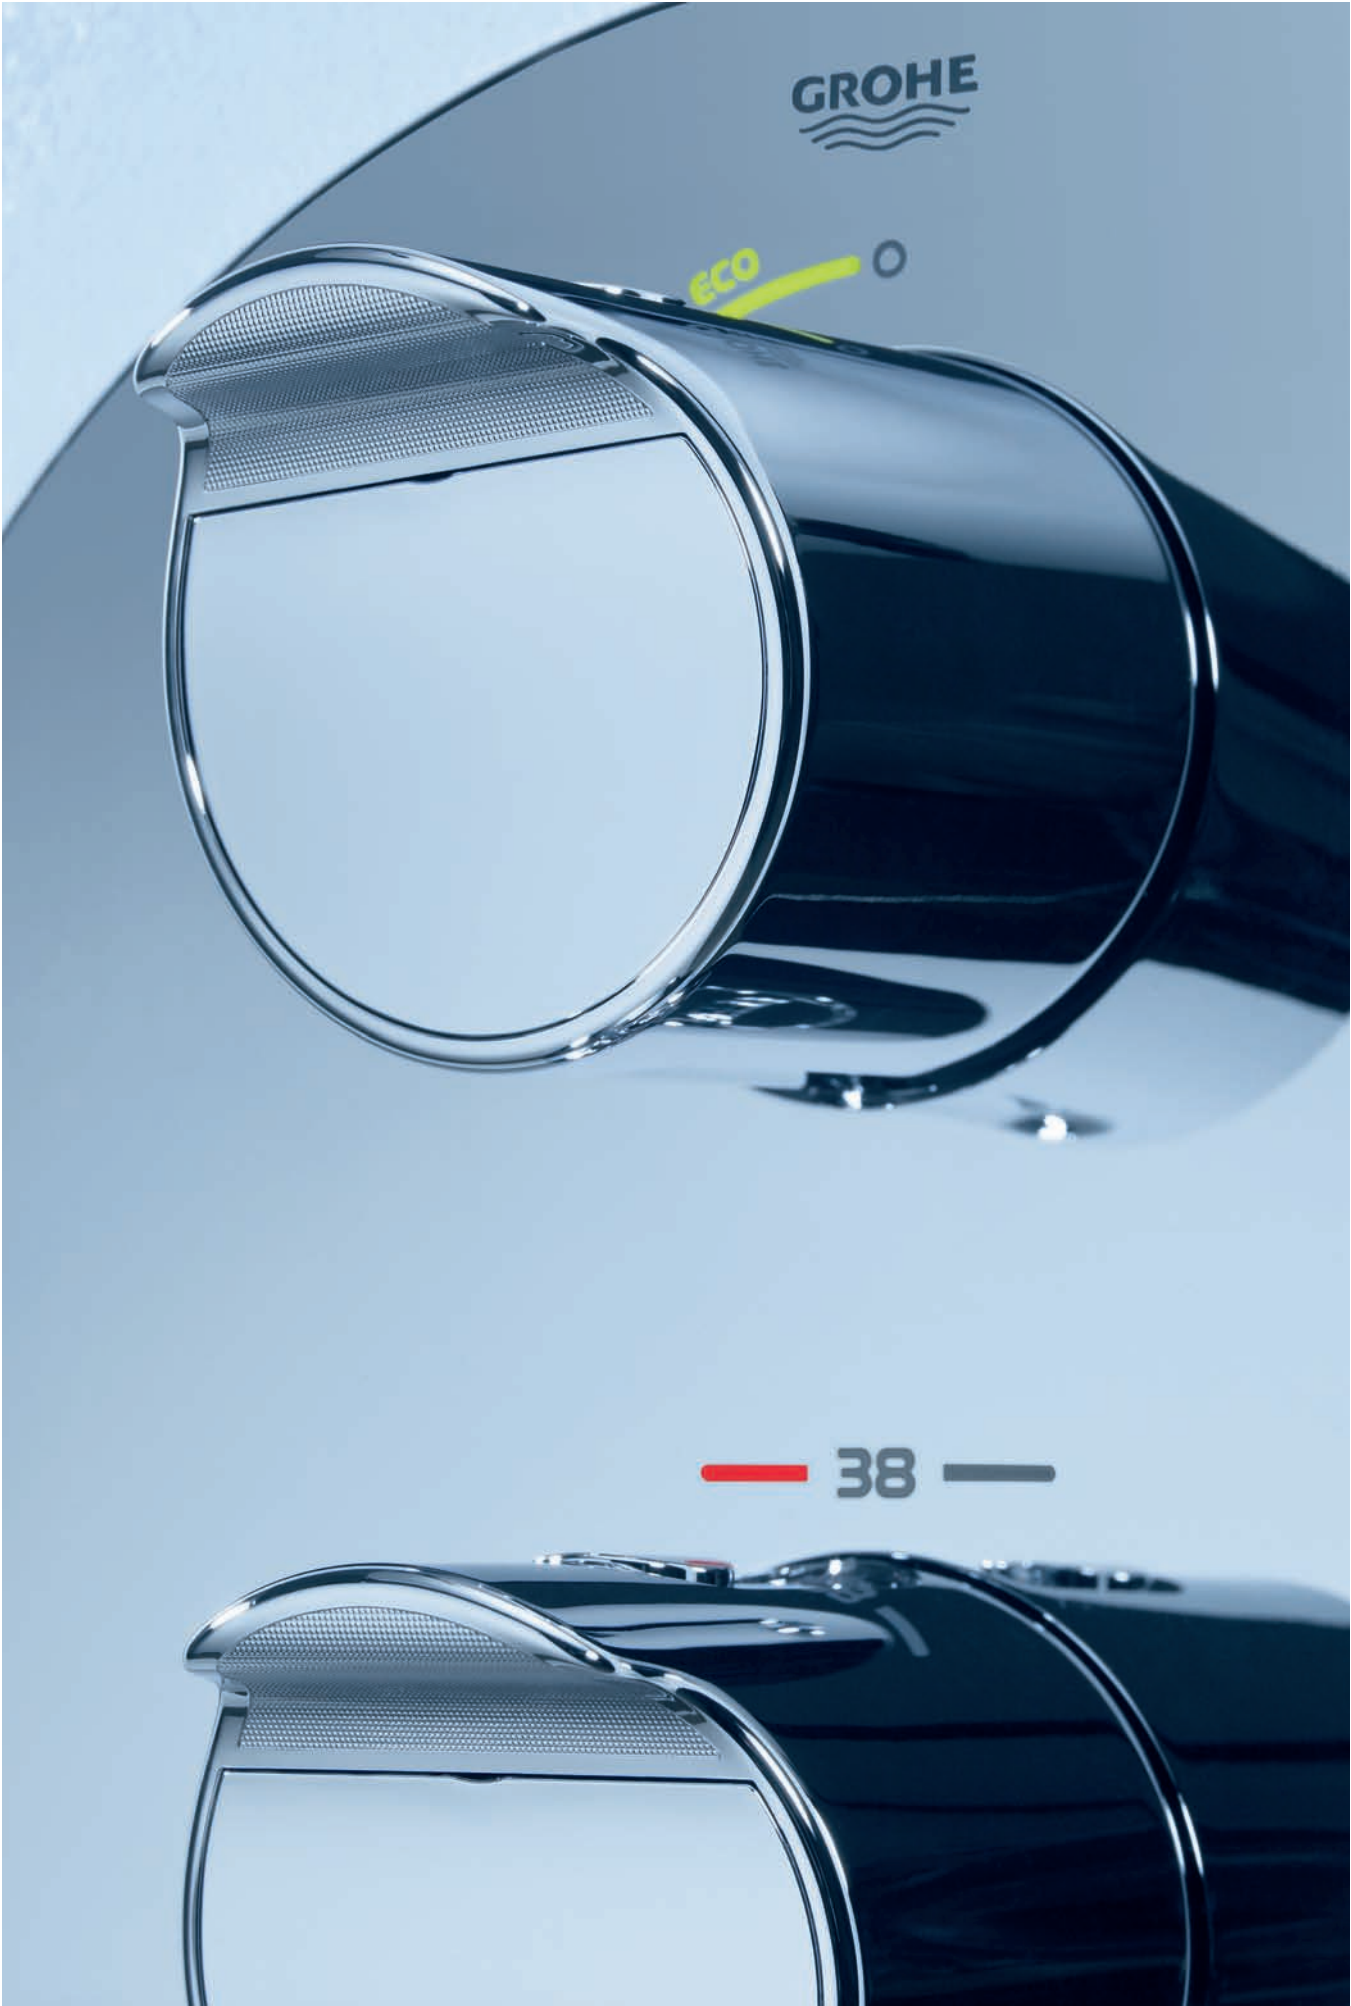

GROHTHERM CUBE

100% Cube. For years, GROHE has been synonymous with thermostats for the bathroom, with over 30 million sold worldwide. The launch of this pure Cubist thermostat range, GROHE offers innovative design combined with the highest quality standards. From its Cubist design and its water-saving options to the smart EasyReach soap tray – the new Grohtherm Cube thermostats and shower systems offer full enjoyment to the last detail, perfectly matching several GROHE cubic tap and shower designs.

Square enjoyment.

For product information and technical details please see page 264 and following.

GROHTHERM 2000

100% GROHE CoolTouch®, advanced ergonomics & **EasyReach tray**. The elegant design of Grohtherm 2000 ensures it will complement any bathroom design. Experience the beauty of the XL WaterFall from our exposed bath/shower thermostat. Enjoy the convenience of the GROHE EasyReach shower tray, with easy-to-clean integrated storage for your shampoo or soap.

Featuring 100% GROHE CoolTouch®, the solid metal housing of Grohtherm 2000 remains cool and safe at all times. With GROHE TurboStat® you will always enjoy your perfect water temperature, independent of any fluctuations in water pressure. Grohtherm 2000 is available as classic exposed shower thermostat, as a variant with GROHE EasyReach storage and in trim sets for concealed installation.

NEW!

The Grohtherm 2000 new exposed thermostat's tray has been upgraded to a full metal EasyReach Tray. Choose top quality, improved endurance.

GROHTHERM 1000

GROHE CoolTouch®, ultimate comfort. Enjoy taking a refreshing shower more than ever before. The Grohtherm 1000 with contemporary design offers the new GROHE CoolTouch® compact body, ergonomically shaped metal handles, GROHE TurboStat® technology and water-saving eco functions.