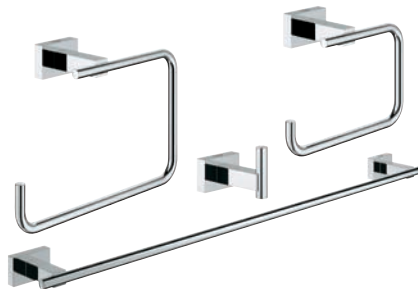

---

40 623 001
Spare Toilet paper holder

NEW

40 778 001
Master Bathroom Accessories Set
Consists of 40 511 001 + 40 509 001
+ 40 507 001 + 40 510 001