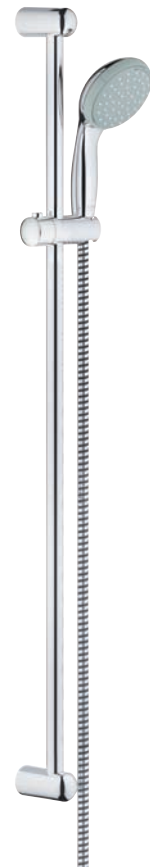

GROHE EUROSART

THERMOSTATS

34 438 003

Grotherm 1000
Thermostatic shower mixer

19 984 000 + 35 500 000

Grotherm 1000
Thermostatic shower mixer
+ separate concealed body

34 439 003

Grotherm 1000
Thermostatic bath/shower mixer

19 986 000 + 35 500 000

Grotherm 1000
Thermostatic bath mixer
with integrated 2-way diverter
+ separate concealed body

SHOWERS

27 646 000

New Tempesta 100
Shower set with hand shower 2-spray
rail 900 mm
27 598 000
rail 600 mm