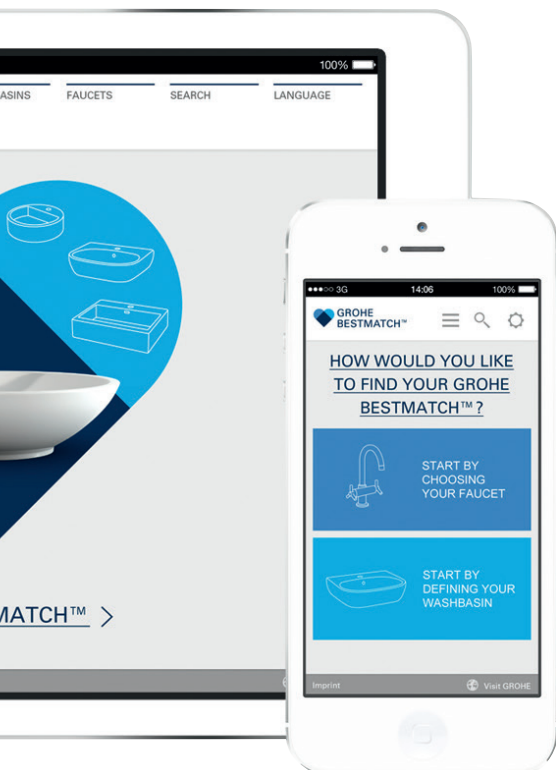

Showroom Locator

Here you will find your nearest showrooms. Simply enter your town or postcode in the search box or navigate with the map.

Search by product range

Pre-select by desired product range to see only those showrooms which have your selected products on display.

Get in contact with the showroom

Use the embedded form to send a request directly to the showroom. You can also calculate a route or print the contact details.

See all showrooms

Only approved showrooms are listed on our website – so you can be sure to find the right partner near you.

GROHE BESTMATCH

For many years GROHE has offered a wide range of taps and mixers in different designs. Now GROHE offers an additional comfortable advantage: choice of sizes.

Our choice of sizes has never been greater, offering tap heights from XS to XL in our most popular ranges. GROHE puts the luxury of choice in your hands.

GROHE BestMatch. GROHE now makes it easier than ever for you to find the perfect combination of washbasin and tap – with the GROHE BestMatch website and app for iOS & Android. Regardless of whether you are looking for a washbasin to fit your desired GROHE tap, or an exclusive GROHE tap for your washbasin, with GROHE BestMatch you're guaranteed to find just the right combination.