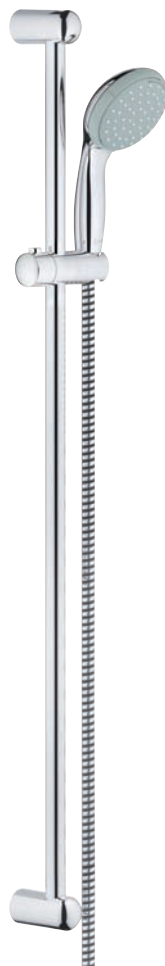

NEW

26 050 000

Head shower 100
1 spray pattern: Rain
with 5.7 l/min. GROHE EcoJoy

27 796 000

Shower set
with hand shower 3-spray
rail 900 mm
28 789 001
with 9.5 l/min. GROHE EcoJoy

27 646 000

Shower set
with hand shower 2-spray
rail 900 mm
27 646 00E
with 5.7 l/min. GROHE EcoJoy