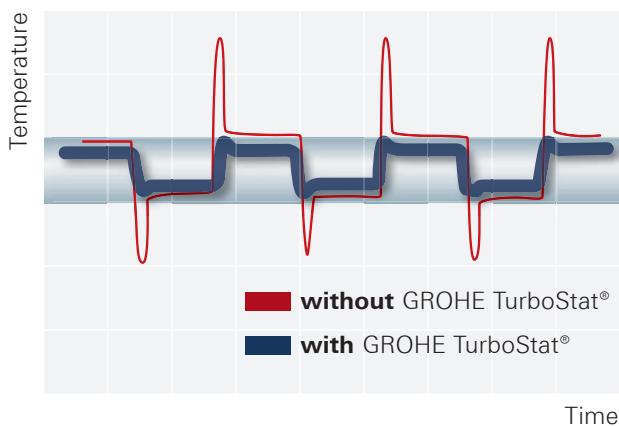

GROHE TURBOSTAT®

Always the right temperature, for ultimate convenience and safety. GROHE TurboStat® technology lies at the heart of our new thermostat.

The thermoelement unrivaled sensitivity means it delivers water at the desired temperature within a fraction of a second – and keeps it constant for the duration of your shower. No more time and water wasted getting the temperature right. And if the cold water supply fails, it reacts instantly: hot water will shut off automatically to avoid the risk of scalding.

Compensating precisely for fluctuations in temperature and pressure results in a consistent and comfortable shower throughout.