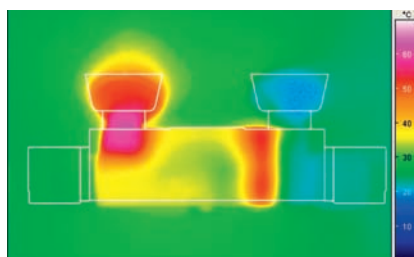

■ **without**
GROHE TurboStat®
■ **with**
GROHE TurboStat®

GROHE COOLTOUCH®

Safety first with 100% GROHE CoolTouch®.

GROHE's CoolTouch® technology ensures that the entire outer surface never exceeds your preferred shower temperature. By designing our thermostats to include an innovative cooling channel, we have created a barrier between the hot water and the chrome surface - so it's never too hot to handle. On top, Grohtherm 3000 and 2000 feature GROHE CoolTouch® wall unions to perform 100% GROHE CoolTouch® for safety surround. This safety measure is especially useful for children, who can not always judge whether something they touch is dangerously hot.