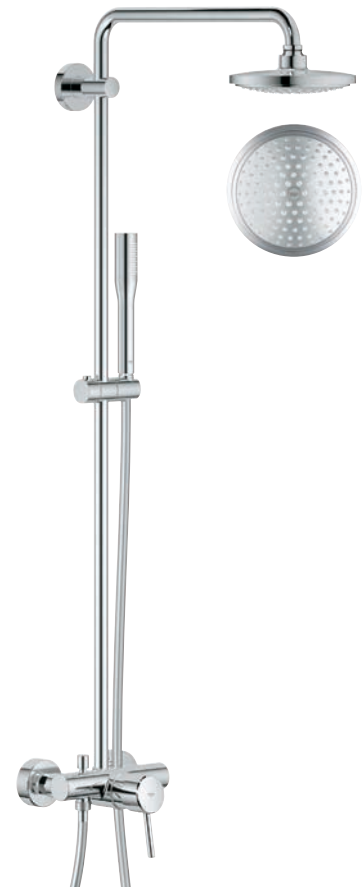

THERMOSTATS

13 280 001
Bath spout
13 281 001
with diverter

NEW

34 065 002
Grotherm 1000 Cosmopolitan
Thermostatic shower mixer

SHOWERS

23 061 001
Shower system 180
with Concetto single-lever mixer
Euphoria Cosmopolitan hand shower stick
9.5 l/min GROHE EcoJoy