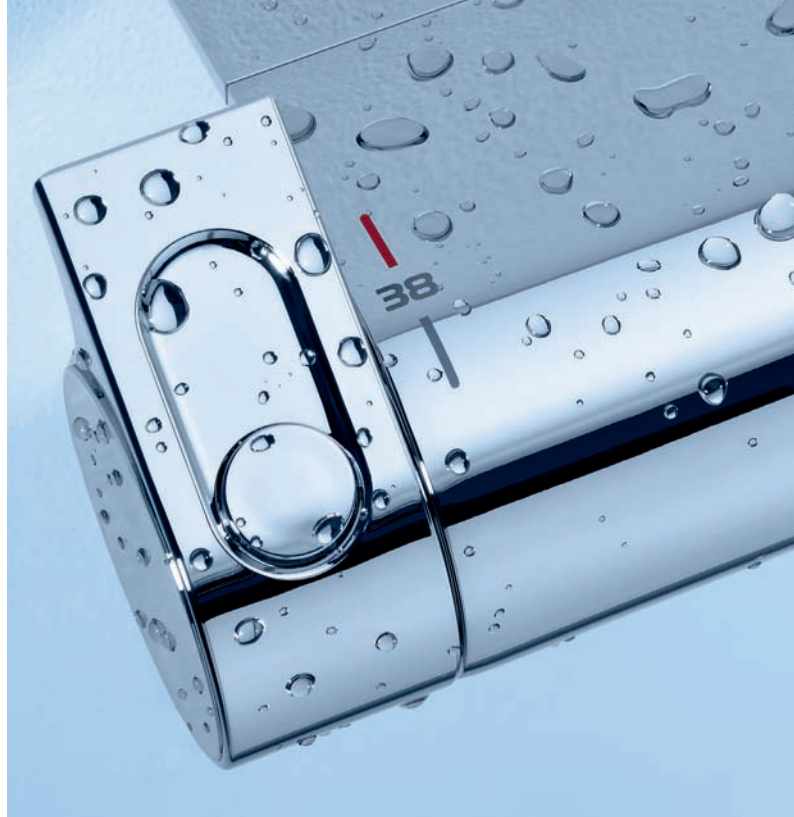

For product information and technical details please see page 248 and following.

GROHE THERMOSTATS

Precision control for a relaxed showering experience.

As our gauge when constructing GROHE thermostats we used the most sensitive thermometer around – your skin. The revolutionary thermostats in our Grohtherm range ensure that hot and cold water will touch your skin in exactly the proportions you desire. GROHE TurboStat® is a revolutionary technical feature – it provides the correct shower temperature in seconds and keeps it constant. The many elegant design features in these miniature technological marvels are wonderfully innovative.