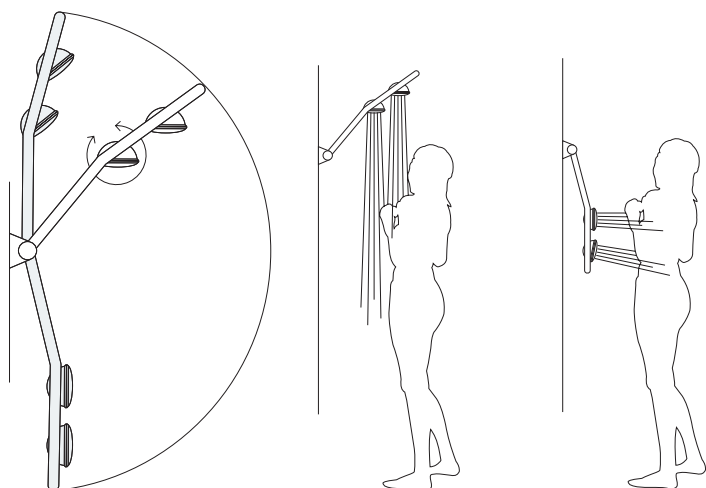

GROHE FREEHANDER

360 degree shower enjoyment. Relaxation is easily customised with the GROHE Freehander shower system, which incorporates two shower heads into one height-adjustable unit. Not only are the shower heads each equipped with multiple spray patterns, but the arm that supports them also pivots through 180 degrees, providing users with a variety of luxurious overhead shower and body spray possibilities. The outer shower heads rejuvenates with a choice of three spray patterns—Normal, Massage and water-saving Eco—while the inner shower heads is equipped with Normal and Massage Sprays and a Stop function. Both rotate 360 degrees and come with SpeedClean, as well as GROHE DreamSpray® technology.

Freehander offers a total of 18 spray combinations: nine with the arm in an elevated position and nine with it lowered. Once a position is selected, self-locking joints keep the arm in place. The arm mounts to the wall via concealed fittings, creating a clean look.

Thanks to its ingenious design, our GROHE Freehander can simply be turned from an overhead shower to a side shower.

For product information and technical details please see page 284.