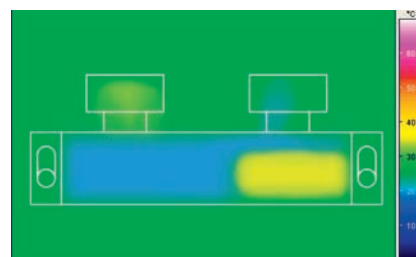

GROHE COOLTOUCH®

Safety first with 100% GROHE CoolTouch®.

GROHE's CoolTouch® technology ensures that the entire outer surface never exceeds your preferred shower temperature. By designing our thermostats to include an innovative cooling channel, we have created a barrier between the hot water and the chrome surface - so it's never too hot to handle. On top, Grohtherm 3000 and 2000 feature GROHE CoolTouch® wall unions to perform 100% GROHE CoolTouch® for safety surround. This safety measure is especially useful for children, who can not always judge whether something they touch is dangerously hot.