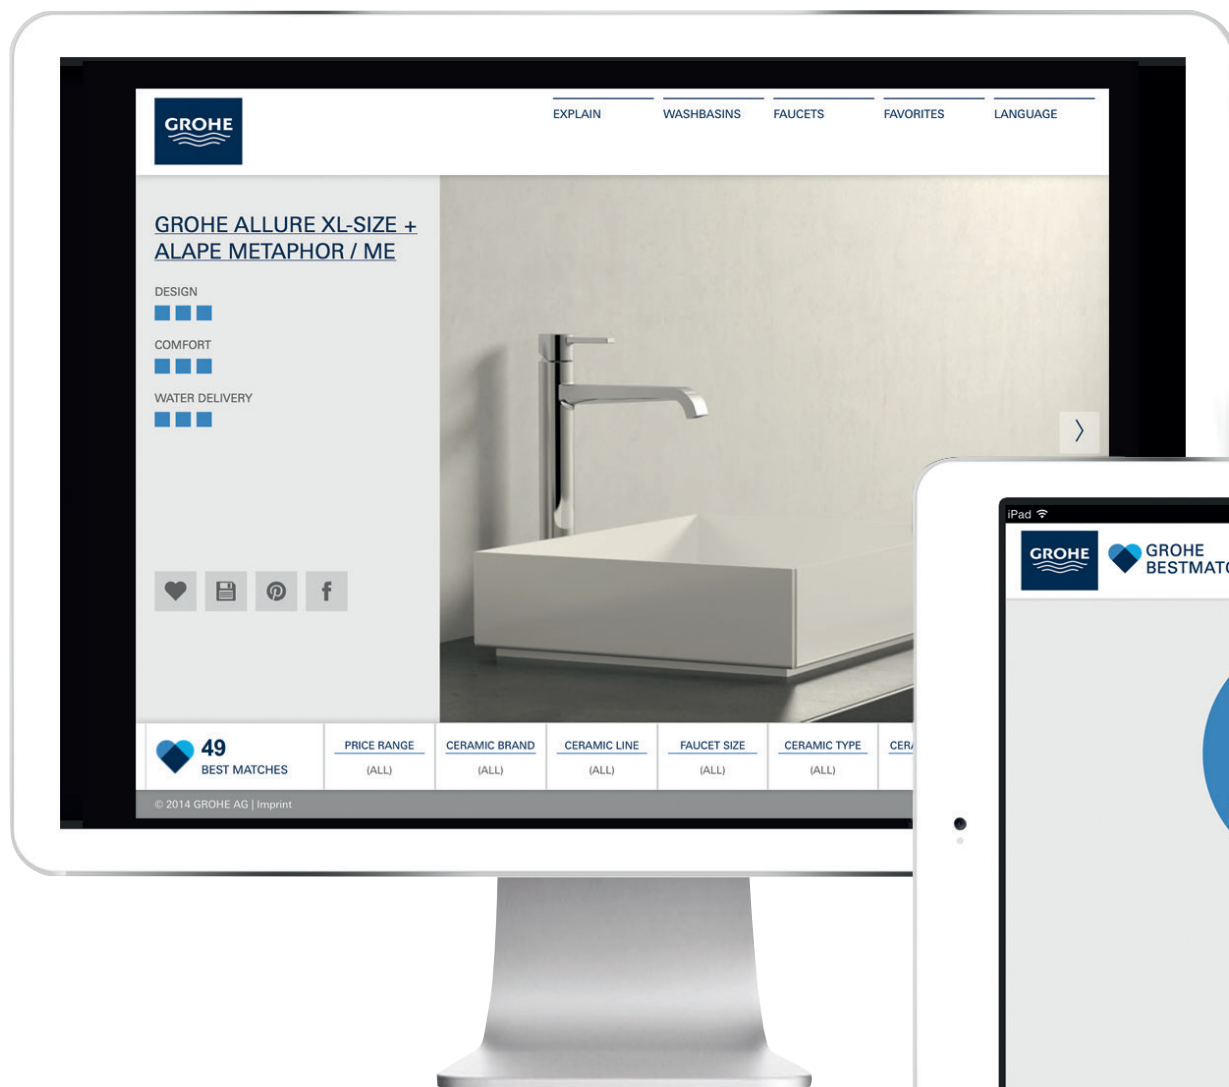

Showroom Locator

Here you will find your nearest showrooms. Simply enter your town or postcode in the search box or navigate with the map.

Search by product range

Pre-select by desired product range to see only those showrooms which have your selected products on display.

Get in contact with the showroom

Use the embedded form to send a request directly to the showroom. You can also calculate a route or print the contact details.

See all showrooms

Only approved showrooms are listed on our website – so you can be sure to find the right partner near you.

GROHE BESTMATCH

For many years GROHE has offered a wide range of taps and mixers in different designs. Now GROHE offers an additional comfortable advantage: choice of sizes.

Our choice of sizes has never been greater, offering tap heights from XS to XL in our most popular ranges. GROHE puts the luxury of choice in your hands.

GROHE BestMatch. GROHE now makes it easier than ever for you to find the perfect combination of washbasin and tap – with the GROHE BestMatch website and app for iOS & Android. Regardless of whether you are looking for a washbasin to fit your desired GROHE tap, or an exclusive GROHE tap for your washbasin, with GROHE BestMatch you're guaranteed to find just the right combination.