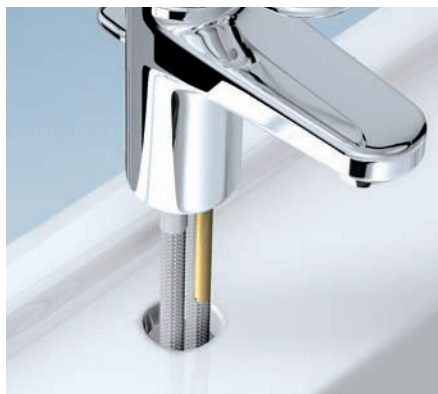

GROHE QuickFix®
Faster, easier and hassle-free, GROHE QuickFix® cuts installation time by up to 40%.