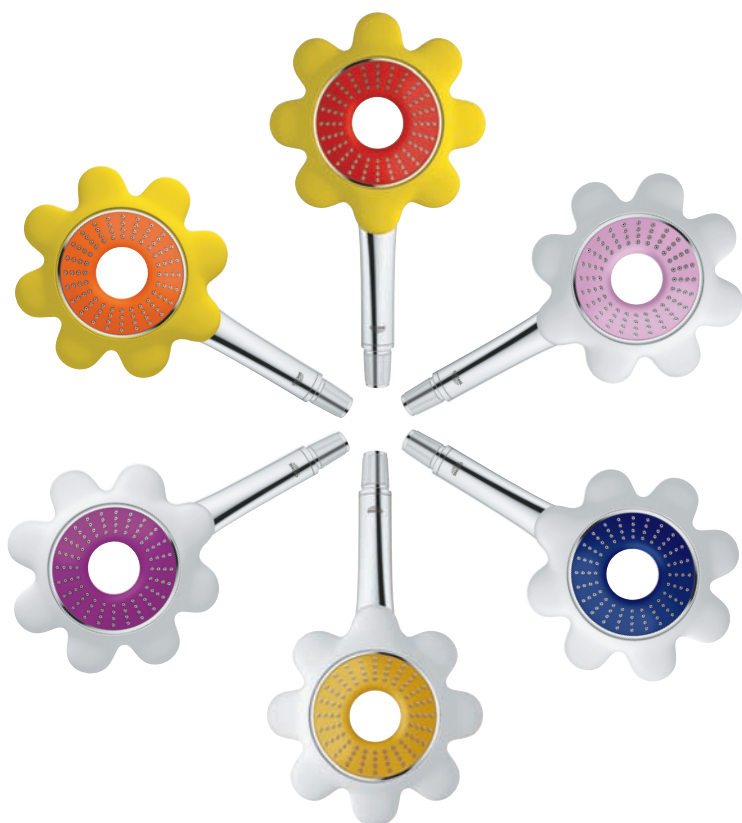

GROHE Rainshower® Natural Colours

GROHE Rainshower® Water Colours

For product information and technical details please see page 291 and following.

GROHE RAINSHOWER® FLOWER

Colour and fun for the bathroom. A creative variant of the multiple award-winning, ring-shaped GROHE Rainshower® Icon hand shower, this florally inspired collection makes it perfectly easy to conjure up a cheerful atmosphere in your bathroom. With six fresh colour schemes to choose from, all preferences are catered for and there is a suitable model to accentuate any existing bathroom décor.

Rainshower® Flower Collection – the perfect hand showers for all those who want to add a little colour and playfulness to their day.

GROHE EUPHORIA 110

For an unparalleled shower experience. The ergonomic design of the Euphoria hand shower features an extended handle that flows seamlessly into the spray face – surrounding it with an elegant ring of chrome. For an unparalleled shower experience, GROHE DreamSpray® distributes the water evenly to every nozzle, while a SprayDimmer reduces water consumption by up to 40 % with our SmartRain Spray. All Euphoria hand showers feature the popular and opulent Rain Spray pattern, which can be supplemented with SmartRain and a choice of a third spray: Massage or Champagne Spray.