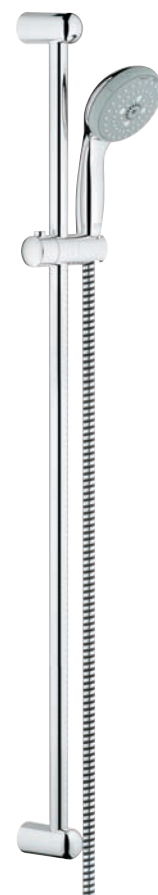

GROHE EUROSTYLE

THERMOSTATS

---

34 438 003
Grotherm 1000
Thermostatic shower mixer

19 984 000 + 35 500 000
Grotherm 1000
Thermostatic shower mixer
+ separate concealed body

---

34 439 003
Grotherm 1000
Thermostatic bath/shower mixer

19 986 000 + 35 500 000
Grotherm 1000
Thermostatic bath mixer
with integrated 2-way diverter
+ separate concealed body

SHOWER

---

27 796 000
New Tempesta 100
Shower set with hand shower 3-spray
rail 900 mm
27 794 000
rail 600 mm