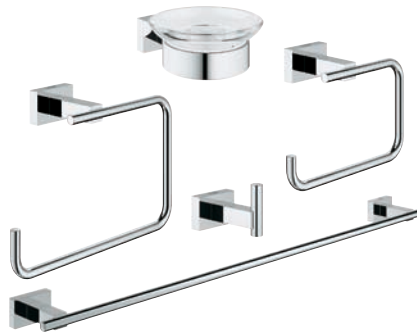

GROHE QUADRA

ACCESSORIES

22 037 000
Angle valve

Matching accessories Essentials
Cube please see page 254

WC

38 732 000
Skate Cosmopolitan
Wall plate for dual flush
use with GROHE concealed WC cisterns

THERMOSTATS