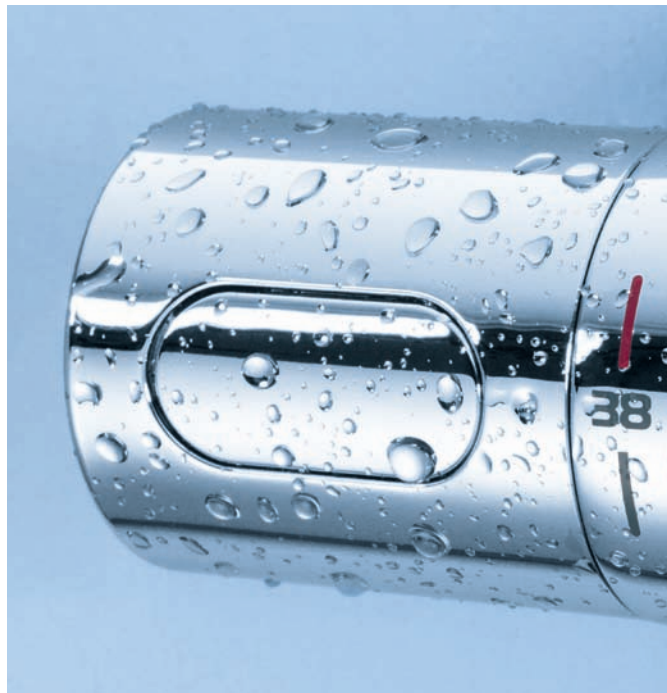

GROHTHERM 3000 COSMOPOLITAN

Minimalist & 100% GROHE CoolTouch®. Grohtherm 3000 thermostats are based on an aesthetic philosophy based on simple cylinders in perfect proportions, creating balance and harmony enhanced by GROHE StarLight® chrome, a deep luxurious finish.

While GROHE TurboStat® maintains your perfect water temperature, GROHE CoolTouch® eliminates the risk of scalding from hot chrome surfaces, while the EcoButton enables you to reduce your water consumption up to 50%.

Go for pure showering pleasure.

For product information and technical details please see page 260 and following.