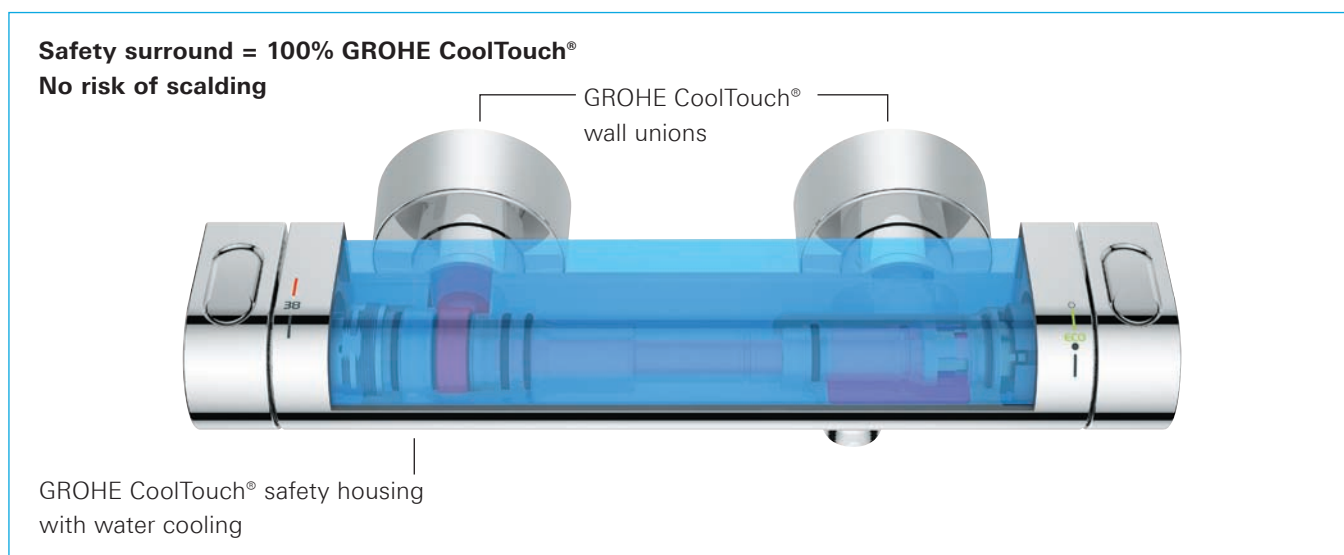

■ **without**
GROHE TurboStat®
■ **with**
GROHE TurboStat®

GROHE COOLTOUCH®

Safety first with 100% GROHE CoolTouch®.

GROHE's CoolTouch® technology ensures that the entire outer surface never exceeds your preferred shower temperature. By designing our thermostats to include an innovative cooling channel, we have created a barrier between the hot water and the chrome surface - so it's never too hot to handle. On top, Grohtherm 3000 and 2000 feature GROHE CoolTouch® wall unions to perform 100% GROHE CoolTouch® for safety surround. This safety measure is especially useful for children, who can not always judge whether something they touch is dangerously hot.