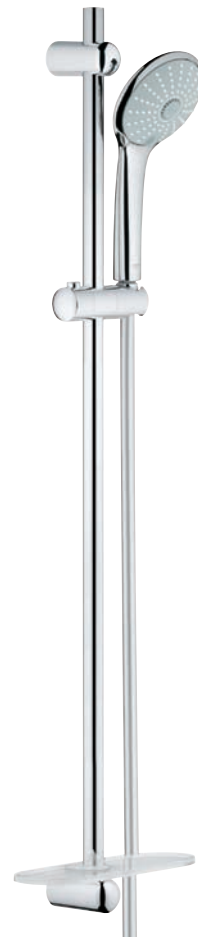

19 468 000 + 35 500 000
Grotherm 3000
Thermostatic bath/shower trim set
+ separate concealed body

SHOWERS

27 226 001
Euphoria 110
Shower set
with hand shower Champagne
rail 900 mm
GROHE EasyReach tray
27 231 001
Shower rail 600 mm