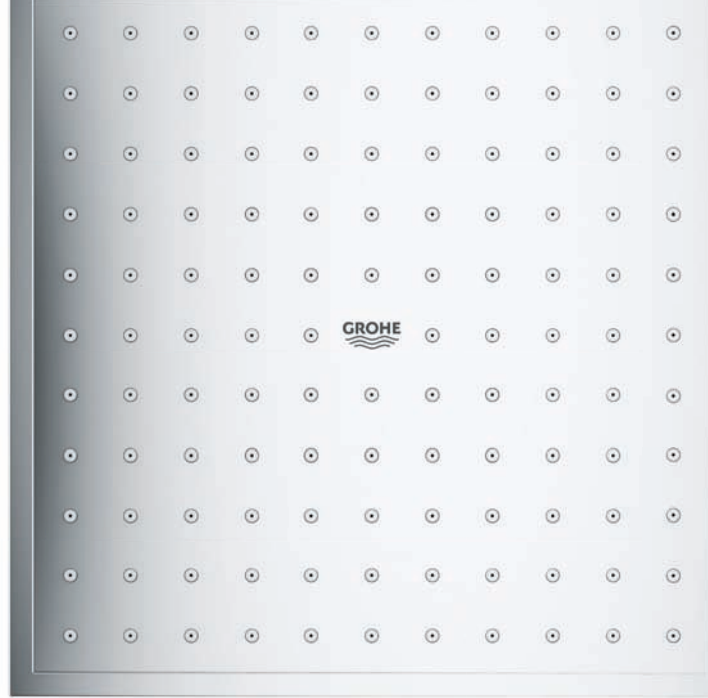

GROHE HEAD SHOWERS DIFFERENT SHAPES AND SIZES

Rainshower® F-Series 10" 254 mm x 254 mm

Rainshower® Veris 300 x 150 mm

For product information and technical details please see page 314 and following.

Euphoria Cube 150