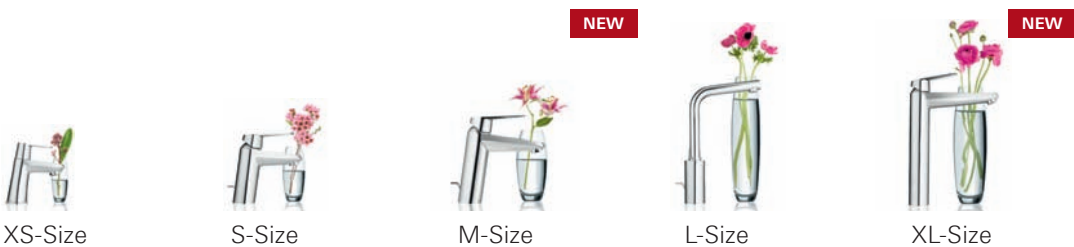

XS-Size

S-Size

M-Size

L-Size

XL-Size