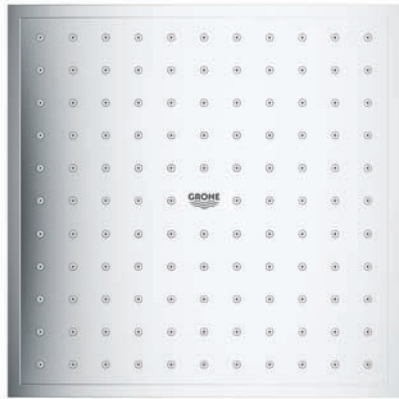

GROHE HEAD SHOWERS DIFFERENT SHAPES AND SIZES

Rainshower® F-Series 10" 254 mm x 254 mm

Rainshower® Veris 300 x 150 mm

For product information and technical details please see page 314 and following.

Euphoria Cube 150