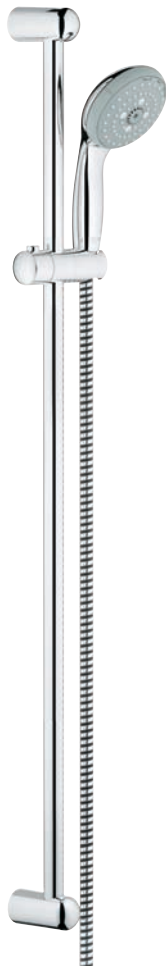

NEW

26 050 000

Head shower 100
1 spray pattern: Rain
with 5.7 l/min. GROHE EcoJoy

27 796 000

Shower set
with hand shower 3-spray
rail 900 mm
28 789 001
with 9.5 l/min. GROHE EcoJoy