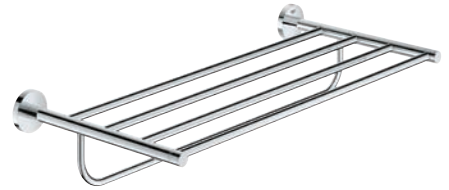

NEW

NEW

40 800 001
Multi-towel rack 550 mm