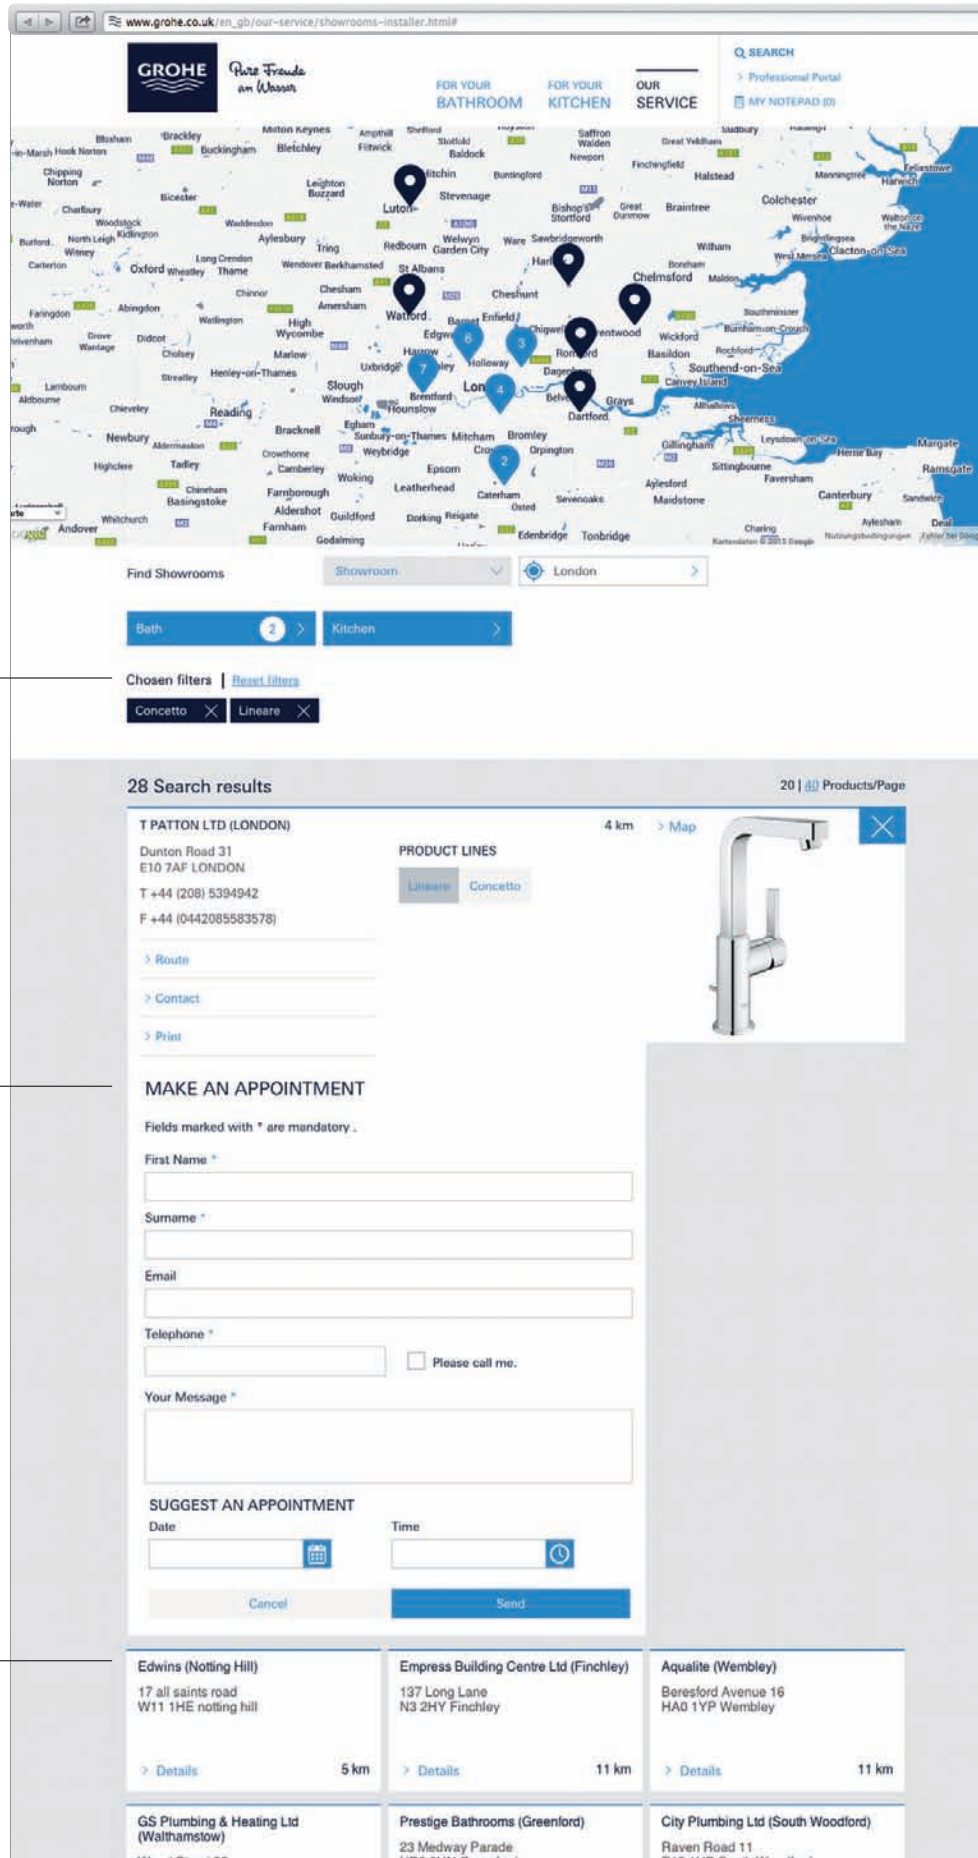

Showroom Locator

Here you will find your nearest showrooms. Simply enter your town or postcode in the search box or navigate with the map.

Search by product range

Pre-select by desired product range to see only those showrooms which have your selected products on display.