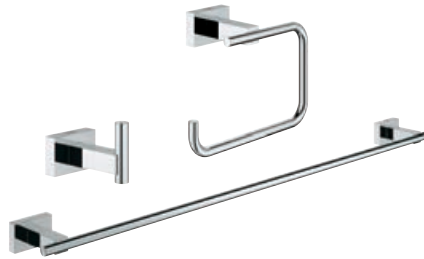

40 777 001
Guest Bathroom Accessories Set

NEW