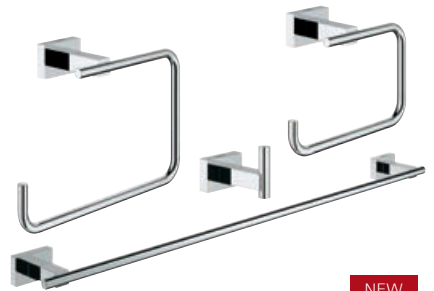

40 511 001
Robe hook

40 512 001
Multi-towel rack 600 mm

40 510 001
Towel ring

40 624 001
Double towel bar 439 mm

40 514 001
Grip bar 300 mm

40 507 001
Toilet paper holder

40 623 001
Spare toilet paper holder

GROHE
StarLight®

40 509 001
Towel rail 600mm

40 777 001
Guest Bathroom Accessories Set

NEW

40 778 001
Master Bathroom Accessories Set

NEW

40 513 001
Toilet brush set

40 757 001
City Restroom Accessories Set