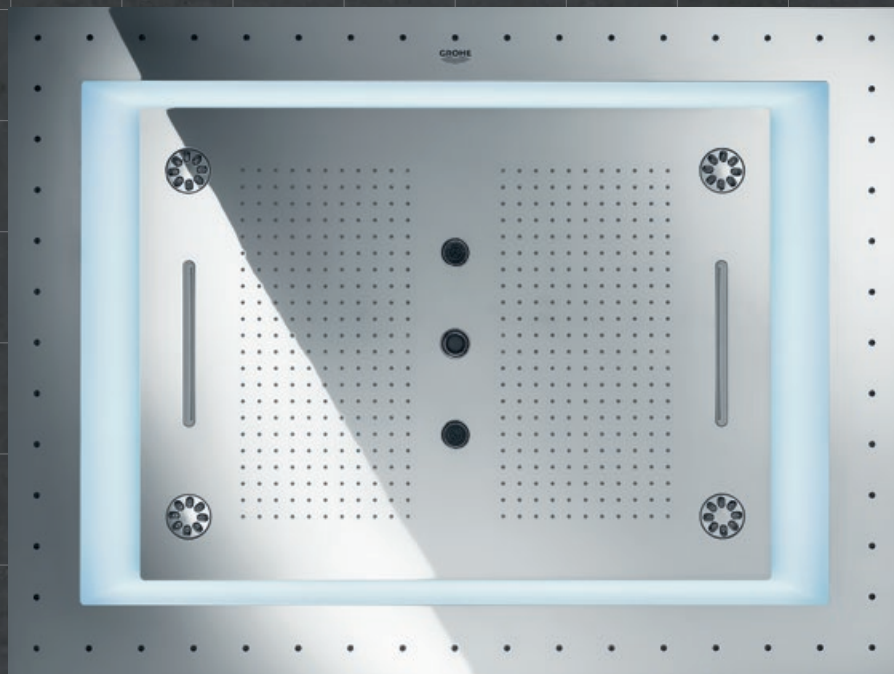

20" = 508 mm
Ceiling shower
with light

10" = 254 mm
Ceiling shower

5" = 127 mm
Steam module

5" = 127 mm
Side shower

5" = 127 mm
Sound module

5" = 127 mm
Light module

40" = 1016 mm
Ceiling shower
with light
AquaSymphony

INFINITE WELL-BEING: MADE TO ORDER FOR YOU.

If you can imagine your perfect shower experience, GROHE F-digital Deluxe can turn it into reality. Create your own personalised combination of features from our Rainshower F-Series range, including light and sound modules, shower heads and steam modules, to build a shower that perfectly matches your individual needs and preferences.