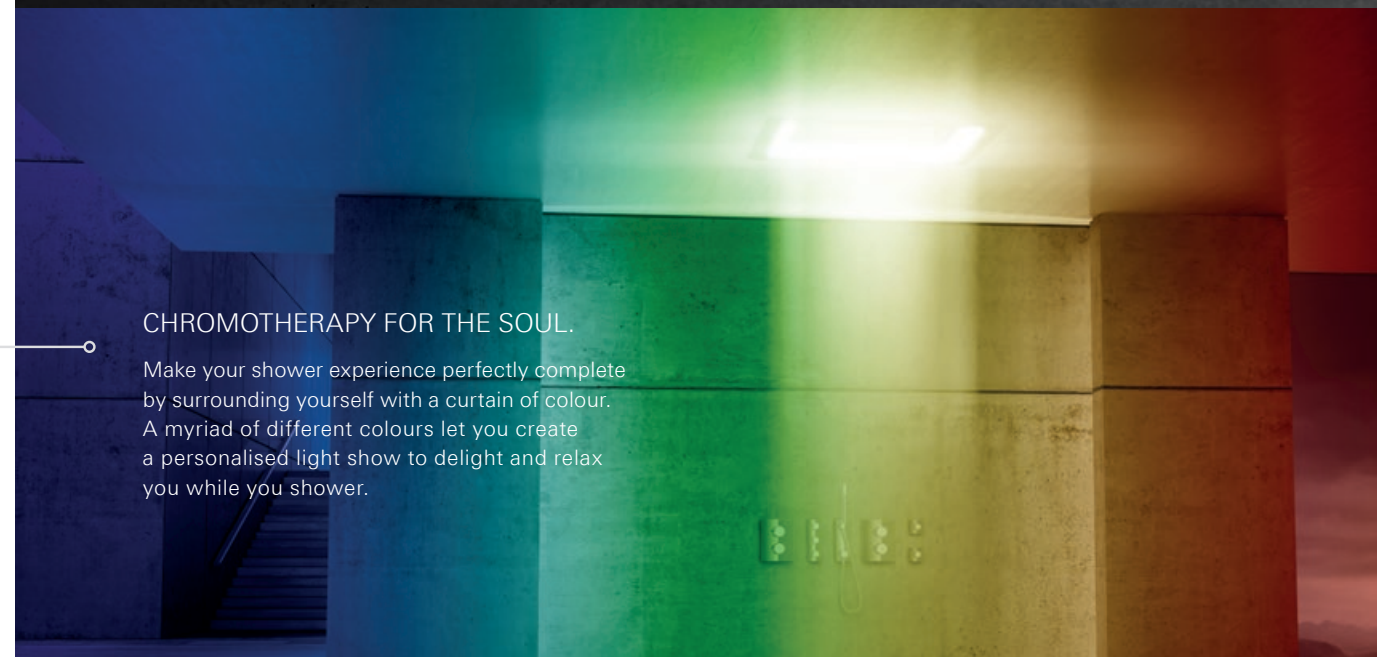

CHROMOTHERAPY FOR THE SOUL.

Make your shower experience perfectly complete by surrounding yourself with a curtain of colour. A myriad of different colours let you create a personalised light show to delight and relax you while you shower.