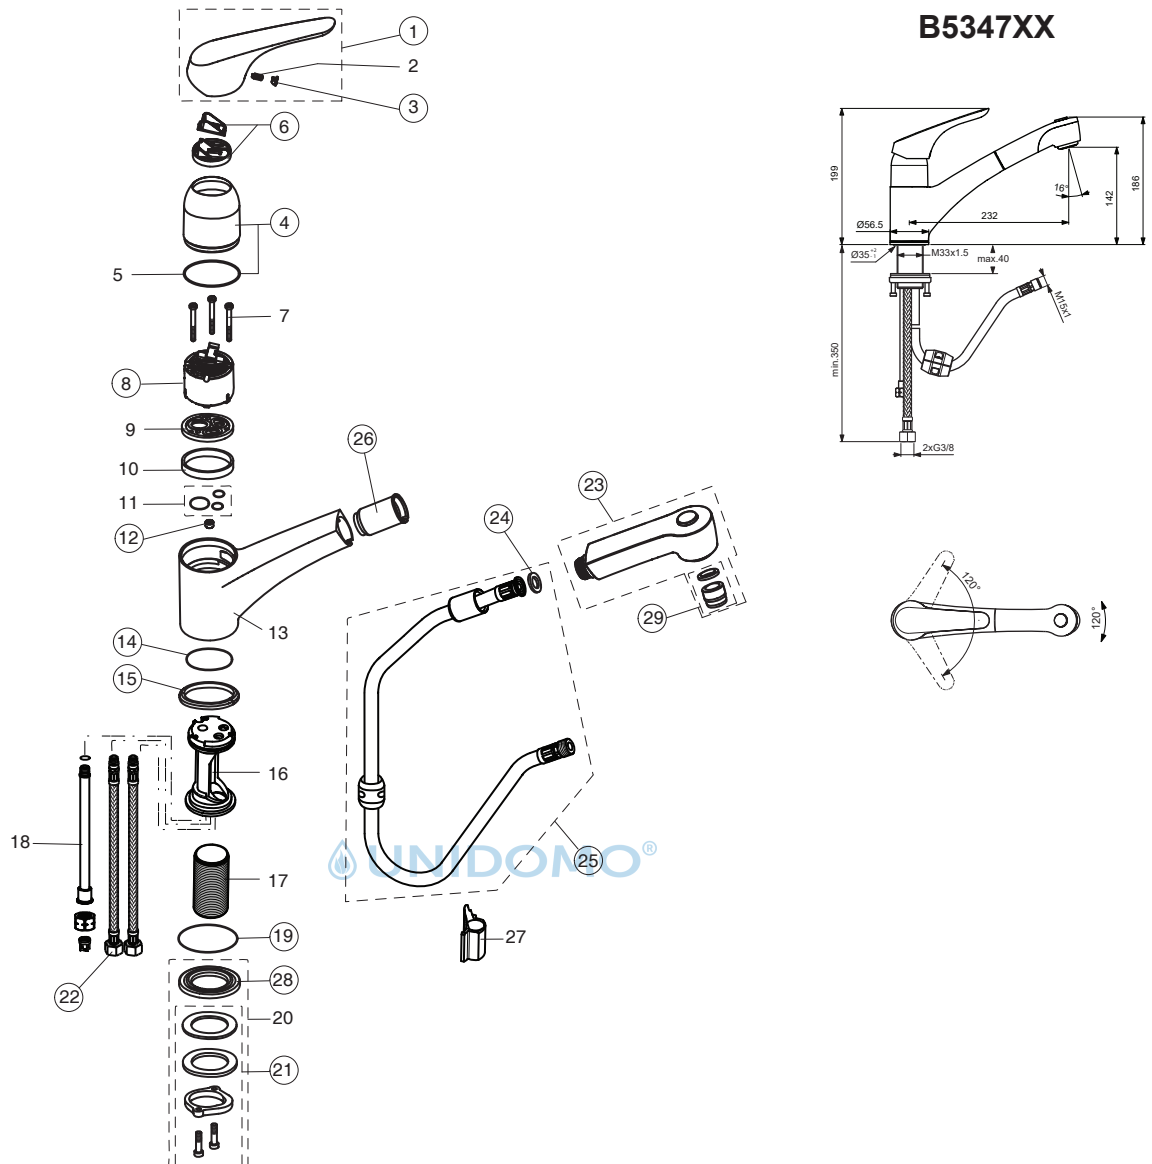

# CERASPRINT NEW Combi

For XX = Coverage - Designate:  
AA=chrome, GN=ultra/steel

For Instance:  
B 960738 AA for chrome

Pos.	Signify	Spare parts-Nr	Quantity	Pos.	Signify	Spare parts-Nr	Quantity
1	Lever,w/logo-compl.	B960738XX	1 Pcs.	19	Assembly for kitchen	B960255NU	1 Pcs.
2	Screw M5x8		1 Pcs.	20	Connecting group	B960255NU	1 Set
3	Cap(Blue/Red)	A963054NU	1 Pcs.	21	Flex pexhose G3/8 L500	A962005NU	1 Pcs.
4	Cap with O-Ring	B960229XX	1 Pcs.	22	Shower complete	B960215XX	1 Pcs.
5	O-Ring Ø40x1		1 Pcs.	23	Rubber washer	A961817NU	5 Pcs.
6	Volume stop	A860700NU	1 Pcs.	24	Hose L1500mm-M15x1 plastic kit with weight	B960460NU	1 Pcs.
7	Screw M4x46		3 Pcs.	25	Plastic insert	A960911NU	1 Pcs.
8	Cartridge Ø47mm	A960500NU	1 Pcs.	26	Schlauchfuehrung		1 Pcs.
9	Adapter		1 Pcs.	27	Rosette decorative	B960452XX	1 Pcs.
10	O-Ring-set		1 Pcs.	28	Aerator insert	B960509NU	1 Pcs.
11	Roller		1 Pcs.				
12	Body for kitchen		1 Pcs.				
13	O-Ring Ø36x2	A961335NU	1 Pcs.				
14	Gleitring 39.8-47.5-4	B960254NU	1 Pcs.				
15	Manifold COMBI		1 Pcs.				
16	Shank M33x1.5		1 Pcs.				
17+26	Manifold assembly		1 Pcs.				
18	O-Ring Ø42.52x2.62	A960331NU	1 Pcs.				