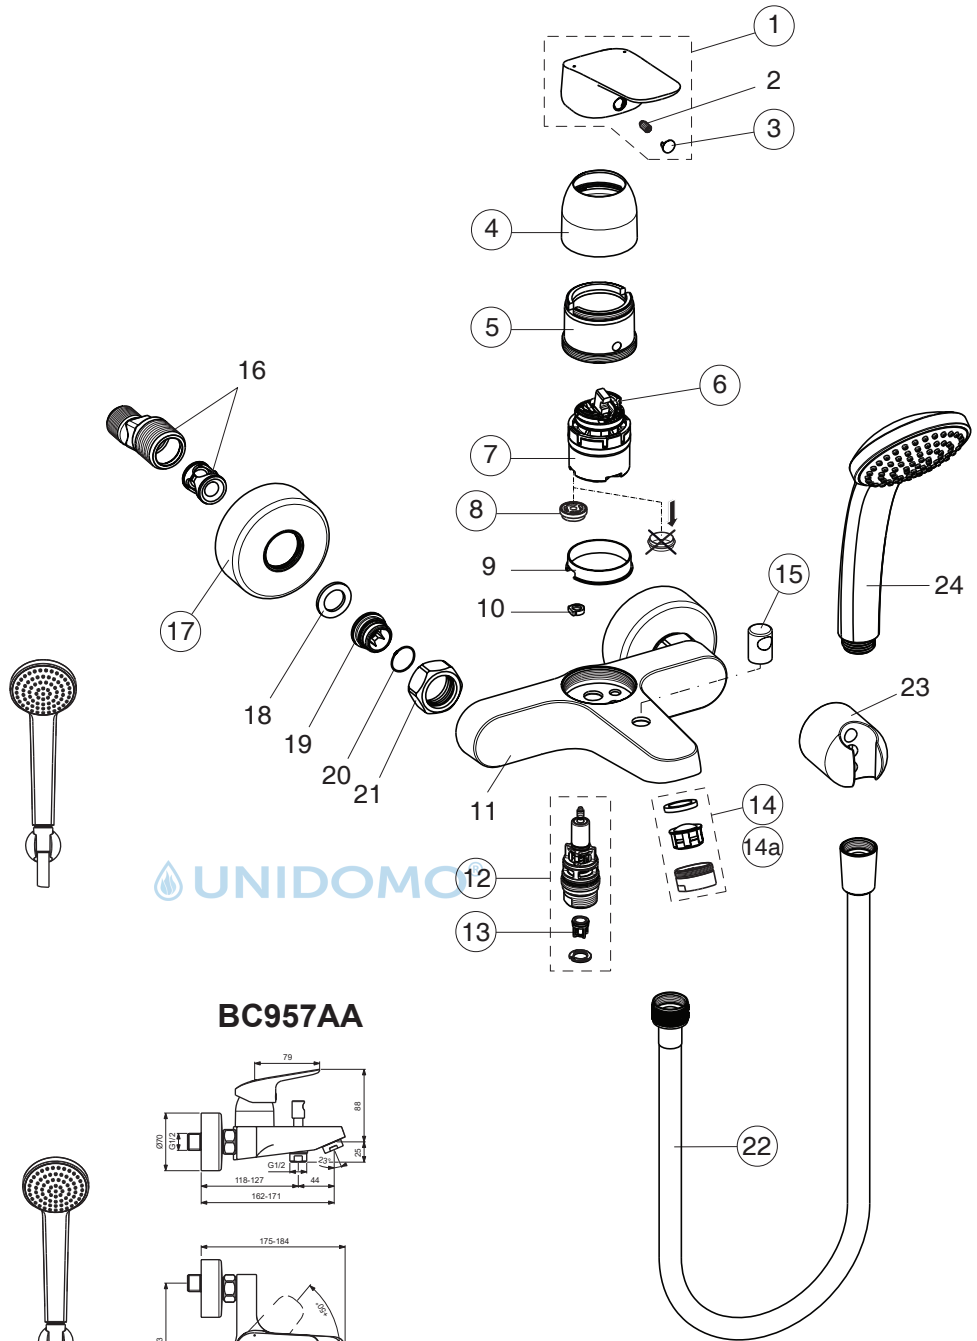

B1721AA

B1722AA

BC952AA

BC957AA

Pos.	Signify	Spare parts-Nr.	Quantity	Pos.	Signify	Spare parts-Nr.	Quantity
1	Lever,w/logo-set	B961375AA	1 Pcs.	14a	Neop.cascade M24x1-C	A961132AA**	1 Pcs.
2	Screw M5x8		1 Pcs.	15	Pull knob	B960486AA	1 Pcs.
3	Cap decorative	B960473AA	1 Pcs.	16	S-connections		2 Pcs.
4	Rosette M41x1.5	B961386AA	1 Pcs.	17	Escutcheon	B960242AA	1 Pcs.
5+pos.7	Screw M41x1.5/M46x1.5	B961387NU	1 Pcs.	18	Fiber ring Ø24x15x2		2 Pcs.
6	Hot limit stop	A861181NU	1 Pcs.	19	Nipple M19x1.5LH		2 Pcs.
7	Cartridge Ø38mm	A861156NU*	1 Pcs.	20	O-Ring Ø15.6x1.78		2 Pcs.
8	Flow limiter 8.4 l/min	A962966NU**	1 Pcs.	21	Coupling nut		2 Pcs.
9	Support ring		1 Pcs.	22	Sh.hose L1500mm-compl.	B960604AA	1 Pcs.
10	Pin		1 Pcs.	23	Wall hook for hand shower		1 Pcs.
11	Body bath/shower		1 Pcs.	24	Handspray 1F,80mm		1 Pcs.
12	Diverter automatic	B960167AA	1 Pcs.				
13	Rv-patrone	A960944NU	2 Pcs.				
14	Neop.cascade M24x1-D	A960537AA	1 Pcs.				