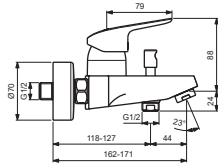

B1721AA

B1722AA

BC952AA

BC957AA

Pos.	Signify	Spare parts-Nr.	Quantity	Pos.	Signify	Spare parts-Nr.	Quantity
1	Lever,w/logo-set	B961375AA	1 Pcs.	14a	Neop.cascade M24x1-C	A961132AA**	1 Pcs.
2	Screw M5x8		1 Pcs.	15	Pull knob	B960486AA	1 Pcs.
3	Cap decorative	B960473AA	1 Pcs.	16	S-connections		2 Pcs.
4	Rosette M41x1.5	B961386AA	1 Pcs.	17	Escutcheon	B960242AA	1 Pcs.
5+pos.7	Screw M41x1.5/M46x1.5	B961387NU	1 Pcs.	18	Fiber ring Ø24x15x2		2 Pcs.
6	Hot limit stop	A861181NU	1 Pcs.	19	Nipple M19x1.5LH		2 Pcs.
7	Cartridge Ø38mm	A861156NU*	1 Pcs.	20	O-Ring Ø15.6x1.78		2 Pcs.
8	Flow limiter 8.4 l/min	A962966NU**	1 Pcs.	21	Coupling nut		2 Pcs.
9	Support ring		1 Pcs.	22	Sh.hose L1500mm-compl.	B960604AA	1 Pcs.
10	Pin		1 Pcs.	23	Wall hook for hand shower		1 Pcs.
11	Body bath/shower		1 Pcs.	24	Handspray 1F,80mm		1 Pcs.
12	Diverter automatic	B960167AA	1 Pcs.				
13	Rv-patrone	A960944NU	2 Pcs.				
14	Neop.cascade M24x1-D	A960537AA	1 Pcs.				