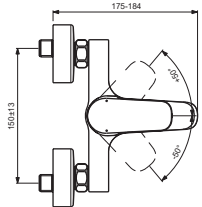

B1721AA

B1722AA

BC952AA

BC957AA

Pos.	Signify	Spare parts-Nr.	Quantity	Pos.	Signify	Spare parts-Nr.	Quantity
1	Lever,w/logo-set	B961375AA	1 Pcs.	14a	Neop.cascade M24x1-C	A961132AA**	1 Pcs.
2	Screw M5x8		1 Pcs.	15	Pull knob	B960486AA	1 Pcs.
3	Cap decorative	B960473AA	1 Pcs.	16	S-connections		2 Pcs.
4	Rosette M41x1.5	B961386AA	1 Pcs.	17	Escutcheon	B960242AA	1 Pcs.
5+pos.7	Screw M41x1.5/M46x1.5	B961387NU	1 Pcs.	18	Fiber ring Ø24x15x2		2 Pcs.
6	Hot limit stop	A861181NU	1 Pcs.	19	Nipple M19x1.5LH		2 Pcs.
7	Cartridge Ø38mm	A861156NU*	1 Pcs.	20	O-Ring Ø15.6x1.78		2 Pcs.
8	Flow limiter 8.4 l/min	A962966NU**	1 Pcs.	21	Coupling nut		2 Pcs.
9	Support ring		1 Pcs.	22	Sh.hose L1500mm-compl.	B960604AA	1 Pcs.
10	Pin		1 Pcs.	23	Wall hook for hand shower		1 Pcs.
11	Body bath/shower		1 Pcs.	24	Handspray 1F,80mm		1 Pcs.
12	Diverter automatic	B960167AA	1 Pcs.				
13	Rv-patrone	A960944NU	2 Pcs.				
14	Neop.cascade M24x1-D	A960537AA	1 Pcs.				