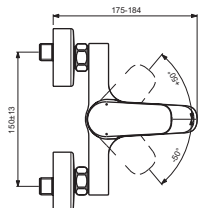

B1721AA

B1722AA

BC952AA

BC957AA

Pos.	Signify	Spare parts-Nr.	Quantity	Pos.	Signify	Spare parts-Nr.	Quantity
1	Lever,w/logo-set	B961375AA	1 Pcs.	14a	Neop.cascade M24x1-C	A961132AA**	1 Pcs.
2	Screw M5x8		1 Pcs.	15	Pull knob	B960486AA	1 Pcs.
3	Cap decorative	B960473AA	1 Pcs.	16	S-connections		2 Pcs.
4	Rosette M41x1.5	B961386AA	1 Pcs.	17	Escutcheon	B960242AA	1 Pcs.
5+pos.7	Screw M41x1.5/M46x1.5	B961387NU	1 Pcs.	18	Fiber ring Ø24x15x2		2 Pcs.
6	Hot limit stop	A861181NU	1 Pcs.	19	Nipple M19x1.5LH		2 Pcs.
7	Cartridge Ø38mm	A861156NU*	1 Pcs.	20	O-Ring Ø15.6x1.78		2 Pcs.
8	Flow limiter 8.4 l/min	A962966NU**	1 Pcs.	21	Coupling nut		2 Pcs.
9	Support ring		1 Pcs.	22	Sh.hose L1500mm-compl.	B960604AA	1 Pcs.
10	Pin		1 Pcs.	23	Wall hook for hand shower		1 Pcs.
11	Body bath/shower		1 Pcs.	24	Handspray 1F,80mm		1 Pcs.
12	Diverter automatic	B960167AA	1 Pcs.				
13	Rv-patrone	A960944NU	2 Pcs.				
14	Neop.cascade M24x1-D	A960537AA	1 Pcs.				