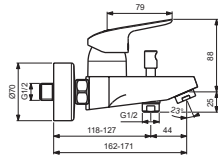

B1721AA

B1722AA

BC952AA

BC957AA

Pos.	Signify	Spare parts-Nr.	Quantity	Pos.	Signify	Spare parts-Nr.	Quantity
1	Lever,w/logo-set	B961375AA	1 Pcs.	14a	Neop.cascade M24x1-C	A961132AA**	1 Pcs.
2	Screw M5x8		1 Pcs.	15	Pull knob	B960486AA	1 Pcs.
3	Cap decorative	B960473AA	1 Pcs.	16	S-connections		2 Pcs.
4	Rosette M41x1.5	B961386AA	1 Pcs.	17	Escutcheon	B960242AA	1 Pcs.
5+pos.7	Screw M41x1.5/M46x1.5	B961387NU	1 Pcs.	18	Fiber ring Ø24x15x2		2 Pcs.
6	Hot limit stop	A861181NU	1 Pcs.	19	Nipple M19x1.5LH		2 Pcs.
7	Cartridge Ø38mm	A861156NU*	1 Pcs.	20	O-Ring Ø15.6x1.78		2 Pcs.
8	Flow limiter 8.4 l/min	A962966NU**	1 Pcs.	21	Coupling nut		2 Pcs.
9	Support ring		1 Pcs.	22	Sh.hose L1500mm-compl.	B960604AA	1 Pcs.
10	Pin		1 Pcs.	23	Wall hook for hand shower		1 Pcs.
11	Body bath/shower		1 Pcs.	24	Handspray 1F,80mm		1 Pcs.
12	Diverter automatic	B960167AA	1 Pcs.				
13	Rv-patrone	A960944NU	2 Pcs.				
14	Neop.cascade M24x1-D	A960537AA	1 Pcs.				