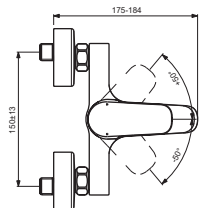

B1721AA

B1722AA

BC952AA

BC957AA

Pos.	Signify	Spare parts-Nr.	Quantity	Pos.	Signify	Spare parts-Nr.	Quantity
1	Lever,w/logo-set	B961375AA	1 Pcs.	14a	Neop.cascade M24x1-C	A961132AA**	1 Pcs.
2	Screw M5x8		1 Pcs.	15	Pull knob	B960486AA	1 Pcs.
3	Cap decorative	B960473AA	1 Pcs.	16	S-connections		2 Pcs.
4	Rosette M41x1.5	B961386AA	1 Pcs.	17	Escutcheon	B960242AA	1 Pcs.
5+pos.7	Screw M41x1.5/M46x1.5	B961387NU	1 Pcs.	18	Fiber ring Ø24x15x2		2 Pcs.
6	Hot limit stop	A861181NU	1 Pcs.	19	Nipple M19x1.5LH		2 Pcs.
7	Cartridge Ø38mm	A861156NU*	1 Pcs.	20	O-Ring Ø15.6x1.78		2 Pcs.
8	Flow limiter 8.4 l/min	A962966NU**	1 Pcs.	21	Coupling nut		2 Pcs.
9	Support ring		1 Pcs.	22	Sh.hose L1500mm-compl.	B960604AA	1 Pcs.
10	Pin		1 Pcs.	23	Wall hook for hand shower		1 Pcs.
11	Body bath/shower		1 Pcs.	24	Handspray 1F,80mm		1 Pcs.
12	Diverter automatic	B960167AA	1 Pcs.				
13	Rv-patrone	A960944NU	2 Pcs.				
14	Neop.cascade M24x1-D	A960537AA	1 Pcs.				