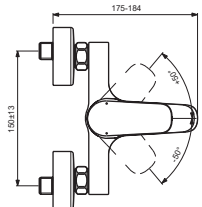

B1721AA

B1722AA

BC952AA

BC957AA

Pos.	Signify	Spare parts-Nr.	Quantity	Pos.	Signify	Spare parts-Nr.	Quantity
1	Lever,w/logo-set	B961375AA	1 Pcs.	14a	Neop.cascade M24x1-C	A961132AA**	1 Pcs.
2	Screw M5x8		1 Pcs.	15	Pull knob	B960486AA	1 Pcs.
3	Cap decorative	B960473AA	1 Pcs.	16	S-connections		2 Pcs.
4	Rosette M41x1.5	B961386AA	1 Pcs.	17	Escutcheon	B960242AA	1 Pcs.
5+pos.7	Screw M41x1.5/M46x1.5	B961387NU	1 Pcs.	18	Fiber ring Ø24x15x2		2 Pcs.
6	Hot limit stop	A861181NU	1 Pcs.	19	Nipple M19x1.5LH		2 Pcs.
7	Cartridge Ø38mm	A861156NU*	1 Pcs.	20	O-Ring Ø15.6x1.78		2 Pcs.
8	Flow limiter 8.4 l/min	A962966NU**	1 Pcs.	21	Coupling nut		2 Pcs.
9	Support ring		1 Pcs.	22	Sh.hose L1500mm-compl.	B960604AA	1 Pcs.
10	Pin		1 Pcs.	23	Wall hook for hand shower		1 Pcs.
11	Body bath/shower		1 Pcs.	24	Handspray 1F,80mm		1 Pcs.
12	Diverter automatic	B960167AA	1 Pcs.				
13	Rv-patrone	A960944NU	2 Pcs.				
14	Neop.cascade M24x1-D	A960537AA	1 Pcs.				