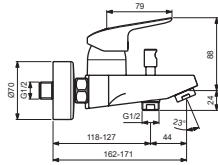

B1721AA

B1722AA

BC952AA

BC957AA

Pos.	Signify	Spare parts-Nr.	Quantity	Pos.	Signify	Spare parts-Nr.	Quantity
1	Lever,w/logo-set	B961375AA	1 Pcs.	14a	Neop.cascade M24x1-C	A961132AA**	1 Pcs.
2	Screw M5x8		1 Pcs.	15	Pull knob	B960486AA	1 Pcs.
3	Cap decorative	B960473AA	1 Pcs.	16	S-connections		2 Pcs.
4	Rosette M41x1.5	B961386AA	1 Pcs.	17	Escutcheon	B960242AA	1 Pcs.
5+pos.7	Screw M41x1.5/M46x1.5	B961387NU	1 Pcs.	18	Fiber ring Ø24x15x2		2 Pcs.
6	Hot limit stop	A861181NU	1 Pcs.	19	Nipple M19x1.5LH		2 Pcs.
7	Cartridge Ø38mm	A861156NU*	1 Pcs.	20	O-Ring Ø15.6x1.78		2 Pcs.
8	Flow limiter 8.4 l/min	A962966NU**	1 Pcs.	21	Coupling nut		2 Pcs.
9	Support ring		1 Pcs.	22	Sh.hose L1500mm-compl.	B960604AA	1 Pcs.
10	Pin		1 Pcs.	23	Wall hook for hand shower		1 Pcs.
11	Body bath/shower		1 Pcs.	24	Handspray 1F,80mm		1 Pcs.
12	Diverter automatic	B960167AA	1 Pcs.				
13	Rv-patrone	A960944NU	2 Pcs.				
14	Neop.cascade M24x1-D	A960537AA	1 Pcs.				