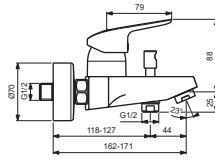

B1721AA

B1722AA

BC952AA

BC957AA

Pos.	Signify	Spare parts-Nr.	Quantity	Pos.	Signify	Spare parts-Nr.	Quantity
1	Lever,w/logo-set	B961375AA	1 Pcs.	14a	Neop.cascade M24x1-C	A961132AA**	1 Pcs.
2	Screw M5x8		1 Pcs.	15	Pull knob	B960486AA	1 Pcs.
3	Cap decorative	B960473AA	1 Pcs.	16	S-connections		2 Pcs.
4	Rosette M41x1.5	B961386AA	1 Pcs.	17	Escutcheon	B960242AA	1 Pcs.
5+pos.7	Screw M41x1.5/M46x1.5	B961387NU	1 Pcs.	18	Fiber ring Ø24x15x2		2 Pcs.
6	Hot limit stop	A861181NU	1 Pcs.	19	Nipple M19x1.5LH		2 Pcs.
7	Cartridge Ø38mm	A861156NU*	1 Pcs.	20	O-Ring Ø15.6x1.78		2 Pcs.
8	Flow limiter 8.4 l/min	A962966NU**	1 Pcs.	21	Coupling nut		2 Pcs.
9	Support ring		1 Pcs.	22	Sh.hose L1500mm-compl.	B960604AA	1 Pcs.
10	Pin		1 Pcs.	23	Wall hook for hand shower		1 Pcs.
11	Body bath/shower		1 Pcs.	24	Handspray 1F,80mm		1 Pcs.
12	Diverter automatic	B960167AA	1 Pcs.				
13	Rv-patrone	A960944NU	2 Pcs.				
14	Neop.cascade M24x1-D	A960537AA	1 Pcs.				