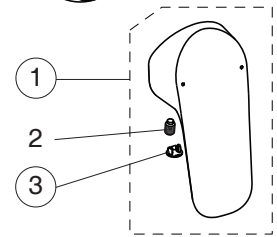

B1720AA UNIDOMO®
BC956AA

Pos.	Signify	Spare parts-Nr.	Quantity	Pos.	Signify	Spare parts-Nr.	Quantity
1	Lever, w/logo-set	B961375AA	1 Pcs.	14	Escutcheon	B960242AA	1 Pcs.
2	Screw M5x8		1 Pcs.	15	Fiber ring Ø24x15x2		2 Pcs.
3	Cap decorative	B960473AA	1 Pcs.	16	Nipple M19x1.5LH		2 Pcs.
4	Rosette M41x1.5	B961386AA	1 Pcs.	17	O-Ring Ø15.6x1.78		2 Pcs.
5+pos.7	Screw M41x1.5/M46x1.5	B961387NU	1 Pcs.	18	Coupling nut		2 Pcs.
6	Cartridge Ø38mm, w/click	A861156NU*	1 Pcs.	19	Hot limit stop	A861181NU	1 Pcs.
7	Support ring		1 Pcs.				
8	Pin		1 Pcs.				
9	Body shower		1 Pcs.				
10	O-Ring Ø18.2x1.7	A961640NU	2 Pcs.				
11	Nipple M22x1-G1/2	B964675AA	1 Pcs.				
12	Non return valve	B961346NU	1 Pcs.				
		A960453NU**	1 Pcs.				
13	S-connections		2 Pcs.				