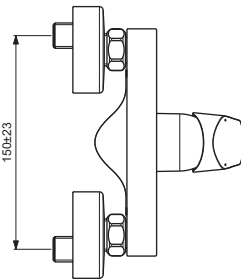

B1720AA UNIDOMO®
BC956AA

Pos.	Signify	Spare parts-Nr.	Quantity	Pos.	Signify	Spare parts-Nr.	Quantity
1	Lever, w/logo-set	B961375AA	1 Pcs.	14	Escutcheon	B960242AA	1 Pcs.
2	Screw M5x8		1 Pcs.	15	Fiber ring Ø24x15x2		2 Pcs.
3	Cap decorative	B960473AA	1 Pcs.	16	Nipple M19x1.5LH		2 Pcs.
4	Rosette M41x1.5	B961386AA	1 Pcs.	17	O-Ring Ø15.6x1.78		2 Pcs.
5+pos.7	Screw M41x1.5/M46x1.5	B961387NU	1 Pcs.	18	Coupling nut		2 Pcs.
6	Cartridge Ø38mm, w/click	A861156NU*	1 Pcs.	19	Hot limit stop	A861181NU	1 Pcs.
7	Support ring		1 Pcs.				
8	Pin		1 Pcs.				
9	Body shower		1 Pcs.				
10	O-Ring Ø18.2x1.7	A961640NU	2 Pcs.				
11	Nipple M22x1-G1/2	B964675AA	1 Pcs.				
12	Non return valve	B961346NU	1 Pcs.				
		A960453NU**	1 Pcs.				
13	S-connections		2 Pcs.				