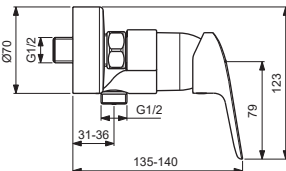

B1720AA UNIDOMO®
BC956AA

Pos.	Signify	Spare parts-Nr.	Quantity	Pos.	Signify	Spare parts-Nr.	Quantity
1	Lever, w/logo-set	B961375AA	1 Pcs.	14	Escutcheon	B960242AA	1 Pcs.
2	Screw M5x8		1 Pcs.	15	Fiber ring Ø24x15x2		2 Pcs.
3	Cap decorative	B960473AA	1 Pcs.	16	Nipple M19x1.5LH		2 Pcs.
4	Rosette M41x1.5	B961386AA	1 Pcs.	17	O-Ring Ø15.6x1.78		2 Pcs.
5+pos.7	Screw M41x1.5/M46x1.5	B961387NU	1 Pcs.	18	Coupling nut		2 Pcs.
6	Cartridge Ø38mm, w/click	A861156NU*	1 Pcs.	19	Hot limit stop	A861181NU	1 Pcs.
7	Support ring		1 Pcs.				
8	Pin		1 Pcs.				
9	Body shower		1 Pcs.				
10	O-Ring Ø18.2x1.7	A961640NU	2 Pcs.				
11	Nipple M22x1-G1/2	B964675AA	1 Pcs.				
12	Non return valve	B961346NU	1 Pcs.				
		A960453NU**	1 Pcs.				
13	S-connections		2 Pcs.				