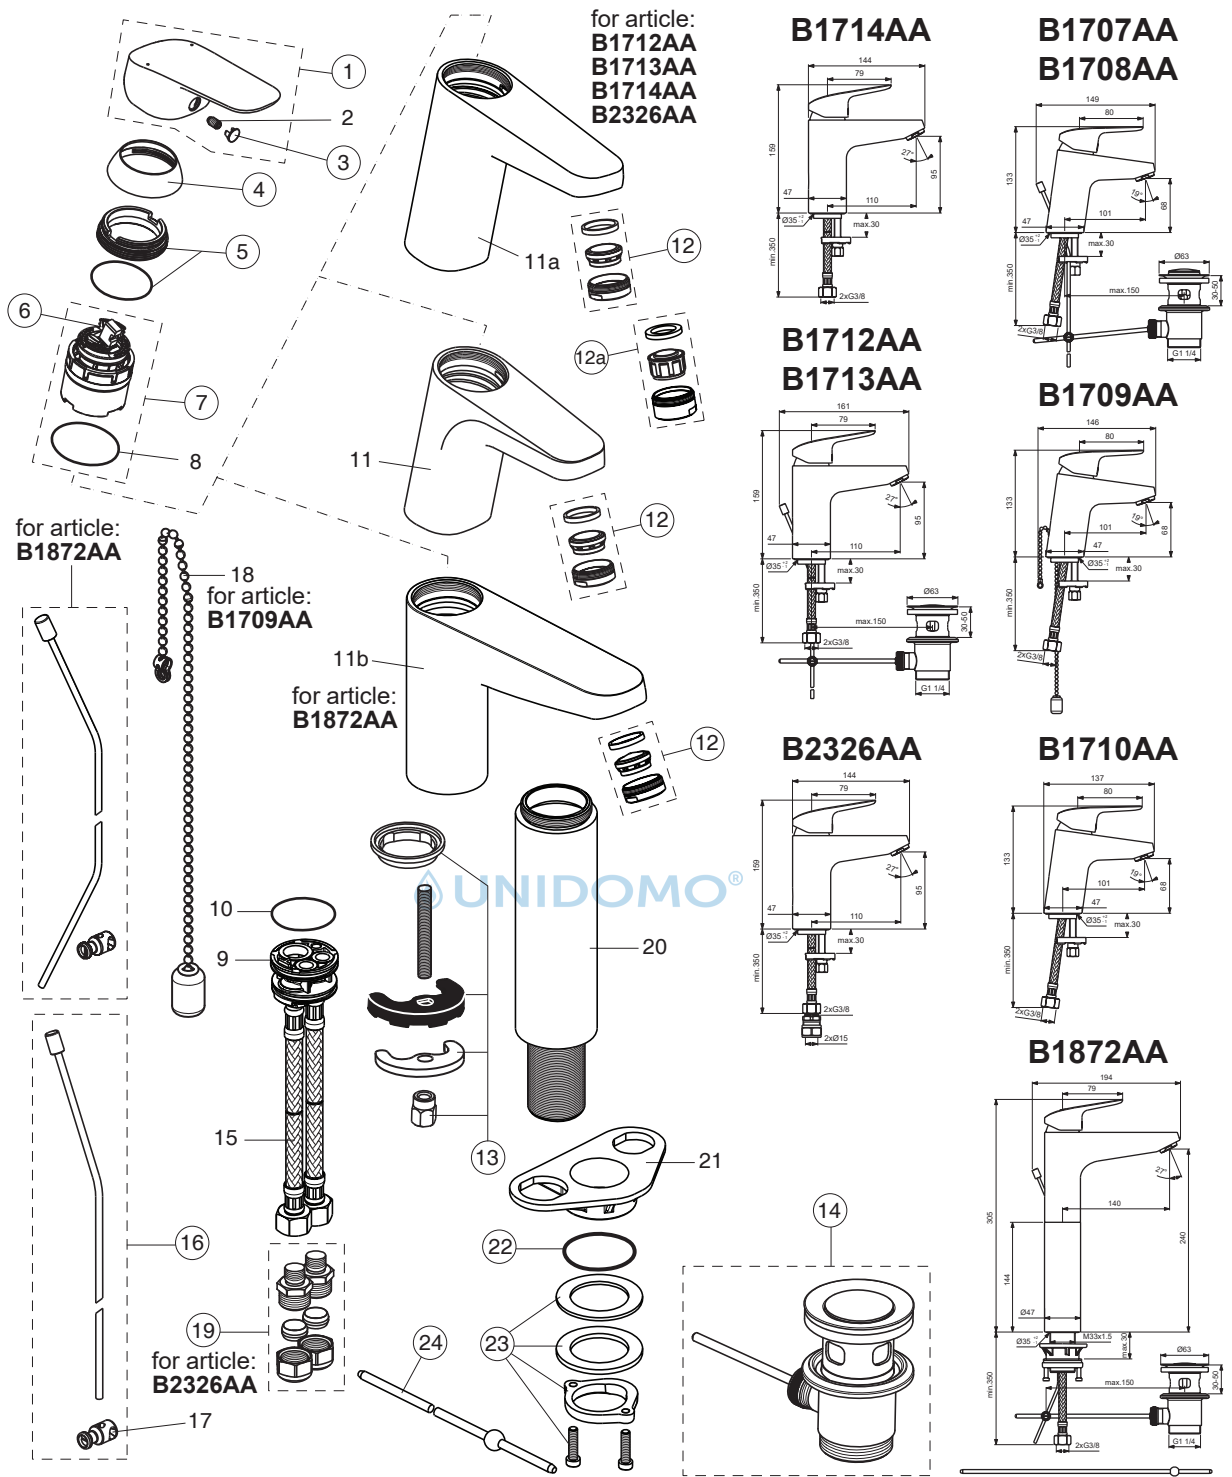

CERAFLEX

Ideal Standard

Pos.	Signify	Spare parts-Nr.	Quantity	Pos.	Signify	Spare parts-Nr.	Quantity
1	Lever,w/logo-set	B961375AA	1 Pcs.	13	Connecting set	A964520NU	1 Set
2	Screw M5x8		1 Pcs.	14	Pop-up drain ass.	A962991AA	1 Pcs.
3	Cap decorative	B960473AA	1 Pcs.		Pop-up waste-plastic	B964550AA	1 Pcs.
4	Rosette M38x1.5	B961373AA	1 Pcs.	15	Fl.pexhose G3/8-Ø10.5/L445		2 Pcs.
5	Screw M41x1.5/M38x1.5	B961374NU	1 Pcs.		Fl.pexhose G3/8-Ø10.5/L600		2 Pcs.
6	Hot limit stop	A861181NU	1 Pcs.	16	Pop up waste-compl.	B961384AA	1 Pcs.
7	Cartridge Ø38mm	A861156NU*	1 Pcs.	17	Pop up waste shackle		1 Pcs.
8	O-Ring Ø38x2.5		1 Pcs.	18	Beaded chain L460mm		1 Pcs.
9	Manifold		1 Pcs.	19	Connector G3/8,Ø15-set	B960845NU	1 Set
10	O-Ring Ø34x2		1 Pcs.	20	Distance bushing,w/shank		1 Pcs.
11	Body basin		1 Pcs.	21	U plate support bracket fix.kit		1 Pcs.
11a,b	Body basin GRANDE		1 Pcs.	22	O-Ring Ø37.77x2.62	A962574NU	1 Pcs.
12	Perlator M24x1-A - 5l/min	B961383AA	1 Pcs.	23	Connecting group	B960255NU	1 Set
12a	Aerator M24x1-1G/min	B960883AA	1 Pcs.(for B2326AA)	24	Waste rod L330mm	A960200AA	1 Pcs.