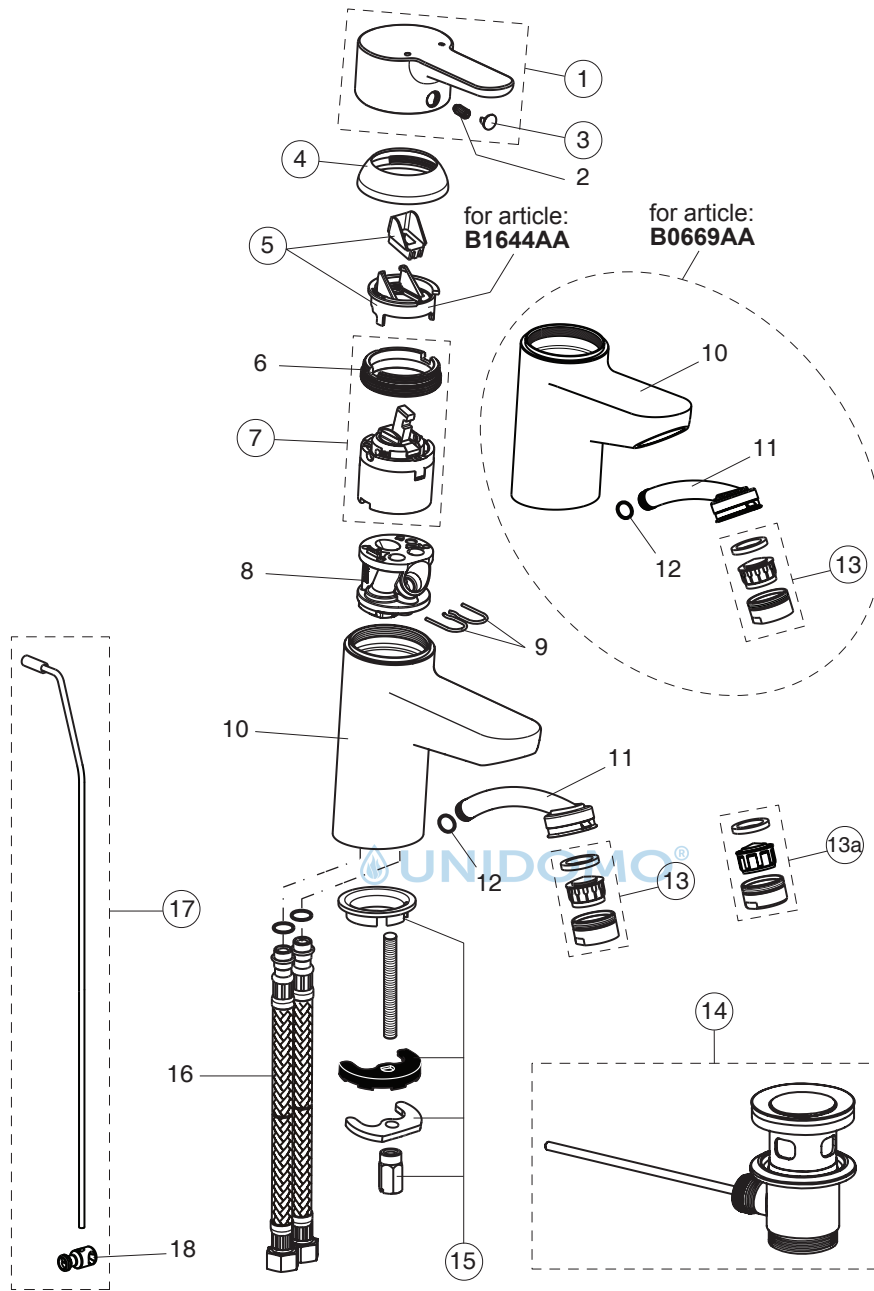

CONNECT BLUE

B9914AA
B9916AA
B9936AA

B1644AA
B9917AA

B0669AA

Pos.	Signify	Spare parts-Nr.	Quantity	Pos.	Signify	Spare parts-Nr.	Quantity
1	Lever,w/logo ISI-compl.	B961010AA	1 Pcs.	14	Pop-up drain ass.	A962991AA	1 Pcs.
2	Screw M5x10		1 Pcs.	15	Pop-up waste-plastic	B964550AA	1 Pcs.
3	Cap decorative	B960473AA	1 Pcs.	16	Connecting set	B960608NU	1 Set
4+pos.6	Cap	B960862AA	1 Pcs.	16	Flex hose F3/8-Ø10.5/L430		2 Pcs.
5	Eco click set D40	B960477NU	1 Pcs.	17	Pop up waste-compl.	B961039AA	1 Set
6	Screw M43x1.5 M41x1.5		1 Pcs.	18	Pop up waste shackle		1 Pcs.
7	Cartridge Ø40mm	B960863NU	1 Pcs.				
8	Manifold		1 Pcs.				
9	Clip		2 Pcs.				
10	Body basin		1 Pcs.				
11	Tube M24x1		1 Pcs.				
12	O-Ring Ø7.65x1.78		1 Pcs.				
13	Casc.perlator M24x1-A	A960321AA	1 Pcs.				
13a	Aerator M24x1-5 I	B960754AA	1 Pcs.				