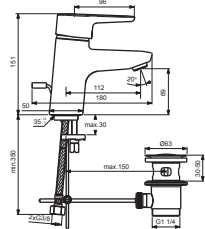

CONNECT BLUE

B9914AA
B9916AA
B9936AA

B1644AA
B9917AA

B0669AA

Pos.	Signify	Spare parts-Nr.	Quantity	Pos.	Signify	Spare parts-Nr.	Quantity
1	Lever,w/logo ISI-compl.	B961010AA	1 Pcs.	14	Pop-up drain ass.	A962991AA	1 Pcs.
2	Screw M5x10		1 Pcs.	15	Pop-up waste-plastic	B964550AA	1 Pcs.
3	Cap decorative	B960473AA	1 Pcs.	16	Connecting set	B960608NU	1 Set
4+pos.6	Cap	B960862AA	1 Pcs.	16	Flex hose F3/8-Ø10.5/L430		2 Pcs.
5	Eco click set D40	B960477NU	1 Pcs.	17	Pop up waste-compl.	B961039AA	1 Set
6	Screw M43x1.5 M41x1.5		1 Pcs.	18	Pop up waste shackle		1 Pcs.
7	Cartridge Ø40mm	B960863NU	1 Pcs.				
8	Manifold		1 Pcs.				
9	Clip		2 Pcs.				
10	Body basin		1 Pcs.				
11	Tube M24x1		1 Pcs.				
12	O-Ring Ø7.65x1.78		1 Pcs.				
13	Casc.perlator M24x1-A	A960321AA	1 Pcs.				
13a	Aerator M24x1-5 I	B960754AA	1 Pcs.				