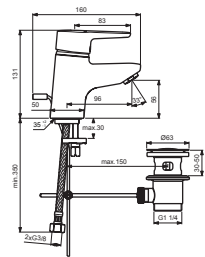

CONNECT BLUE

B9914AA
B9916AA
B9936AA

B1644AA
B9917AA

B0669AA

Pos.	Signify	Spare parts-Nr.	Quantity	Pos.	Signify	Spare parts-Nr.	Quantity
1	Lever,w/logo ISI-compl.	B961010AA	1 Pcs.	14	Pop-up drain ass.	A962991AA	1 Pcs.
2	Screw M5x10		1 Pcs.	15	Pop-up waste-plastic	B964550AA	1 Pcs.
3	Cap decorative	B960473AA	1 Pcs.	16	Connecting set	B960608NU	1 Set
4+pos.6	Cap	B960862AA	1 Pcs.	16	Flex hose F3/8-Ø10.5/L430		2 Pcs.
5	Eco click set D40	B960477NU	1 Pcs.	17	Pop up waste-compl.	B961039AA	1 Set
6	Screw M43x1.5 M41x1.5		1 Pcs.	18	Pop up waste shackle		1 Pcs.
7	Cartridge Ø40mm	B960863NU	1 Pcs.				
8	Manifold		1 Pcs.				
9	Clip		2 Pcs.				
10	Body basin		1 Pcs.				
11	Tube M24x1		1 Pcs.				
12	O-Ring Ø7.65x1.78		1 Pcs.				
13	Casc.perlator M24x1-A	A960321AA	1 Pcs.				
13a	Aerator M24x1-5 I	B960754AA	1 Pcs.				