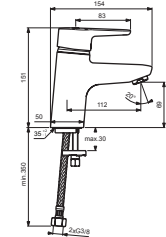

CONNECT BLUE

B9914AA
B9916AA
B9936AA

B1644AA
B9917AA

B0669AA

Pos.	Signify	Spare parts-Nr.	Quantity	Pos.	Signify	Spare parts-Nr.	Quantity
1	Lever,w/logo ISI-compl.	B961010AA	1 Pcs.	14	Pop-up drain ass.	A962991AA	1 Pcs.
2	Screw M5x10		1 Pcs.	15	Pop-up waste-plastic	B964550AA	1 Pcs.
3	Cap decorative	B960473AA	1 Pcs.	16	Connecting set	B960608NU	1 Set
4+pos.6	Cap	B960862AA	1 Pcs.	16	Flex hose F3/8-Ø10.5/L430		2 Pcs.
5	Eco click set D40	B960477NU	1 Pcs.	17	Pop up waste-compl.	B961039AA	1 Set
6	Screw M43x1.5 M41x1.5		1 Pcs.	18	Pop up waste shackle		1 Pcs.
7	Cartridge Ø40mm	B960863NU	1 Pcs.				
8	Manifold		1 Pcs.				
9	Clip		2 Pcs.				
10	Body basin		1 Pcs.				
11	Tube M24x1		1 Pcs.				
12	O-Ring Ø7.65x1.78		1 Pcs.				
13	Casc.perlator M24x1-A	A960321AA	1 Pcs.				
13a	Aerator M24x1-5 I	B960754AA	1 Pcs.				