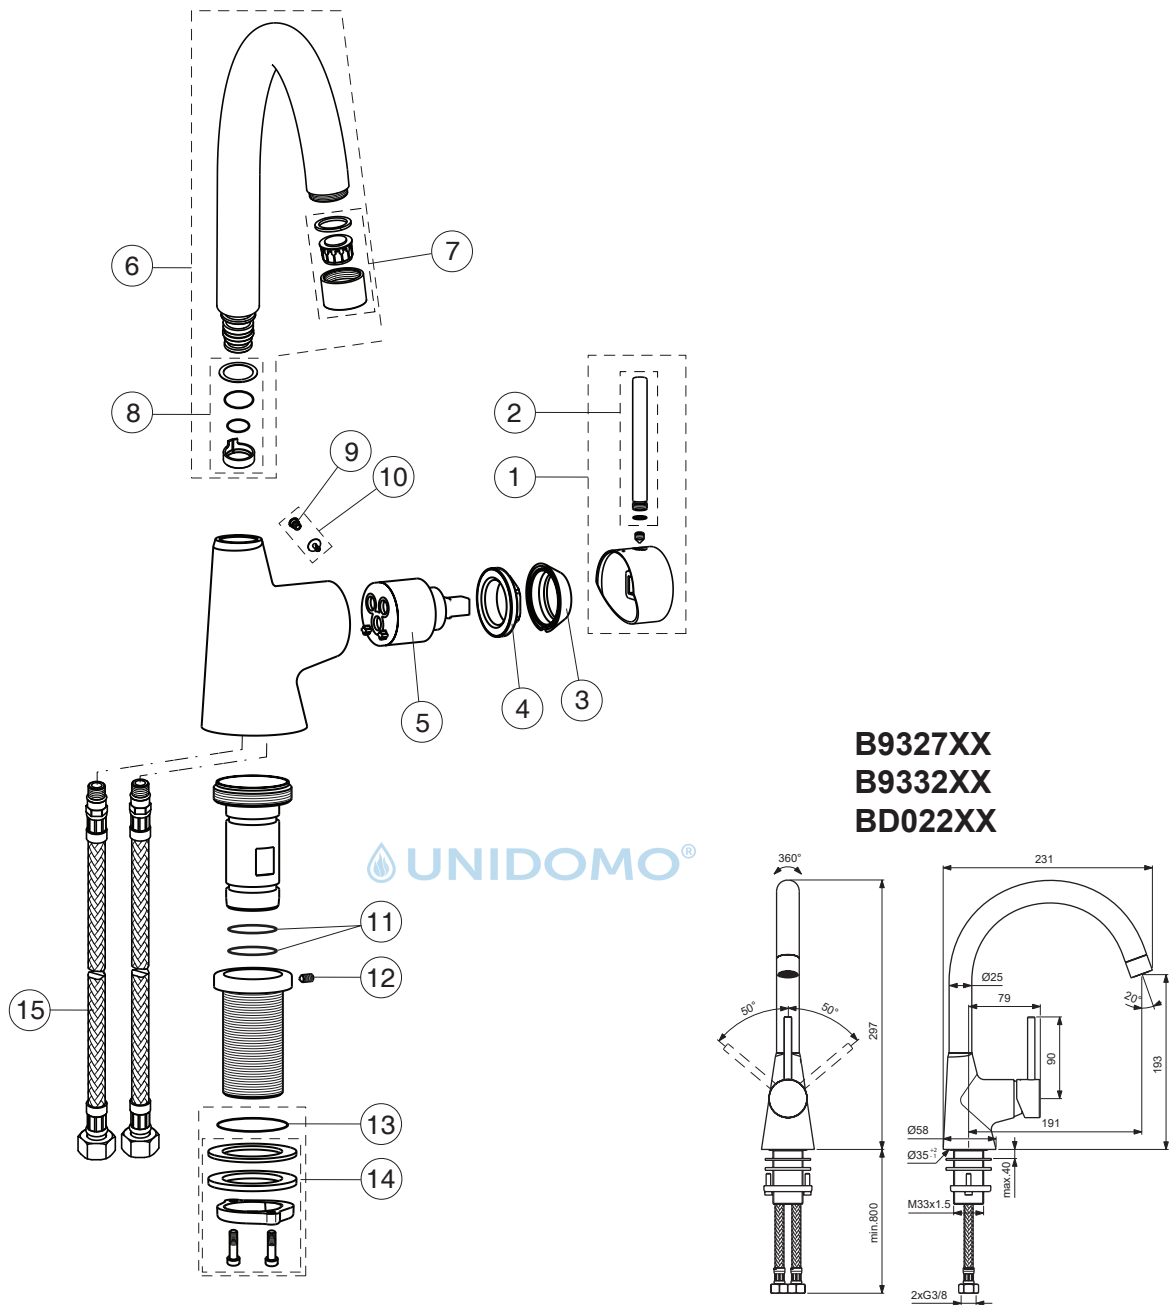

NORA

Ideal Standard

For XX=Coverage-Designate:
AA=chrome,GN=ultra steel

For Instance:
B960909AA for chrome
B960909GN for ultra steel

Pos.	Signify	Spare parts-Nr.	Quantity	Pos.	Signify	Spare parts-Nr.	Quantity
1	Lever,w/logo-compl.	B960909XX	1 Set	13	O-Ring Ø36x2	A961335NU	1 Pcs.
2	Small handle for handle	B960719XX	1 Pcs.	14	Connecting group	B960255NU	1 Set
3	Cap	B961473XX	1 Pcs.	15	Flex pexhose F3/8 M10x1/L850mm	B960836NU	1 Pcs.
4	Screw M38x1	B961569NU	1 Pcs.				
5	Cartridge Ø35mm	B961477NU	1 Pcs.				
6	Tub.spout R200mm	B960293XX	1 Set				
		B961019XX*	1 Set				
7	Aerator M22x1-A	B960294XX	1 Pcs.				
	Aerator M22x1/ 5l/m	B961021XX*	1 Pcs.				
8	Sealing set for tub.spout	B960295NU	1 Set				
9	Screw M5x5.5	A960058NU	1 Pcs.				
10	Screw and cap-compl.	B960297XX	1 Set				
11	O-Ring Ø21.6x2.4	B960837NU	2 Pcs.				
12	Screw M4x8	B960894NU	1 Pcs.				