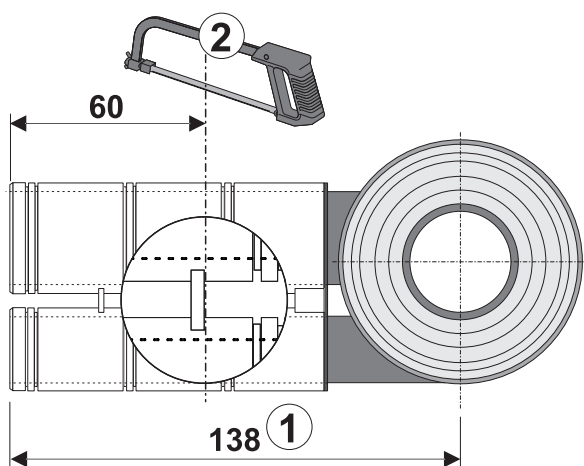

# INEO-FLUX SANIT

Art.: 02.035.81..0000

H = 175 - 245 mm	H1 →	5	---
H = 140 - 175 mm	H2 →	3	
H = 125 - 140 mm	H3 →	3	
H = 95 - 115 mm	H4 →	3	

L = 140 - 210 mm	L1 →	5	---
L = 110 - 140 mm	L2 →	4	
L = 90 - 110 mm	L3 →	4	
L = 80 - 100 mm	L4 →	4	

## H4

L2

L3

L4

1

2

3

4