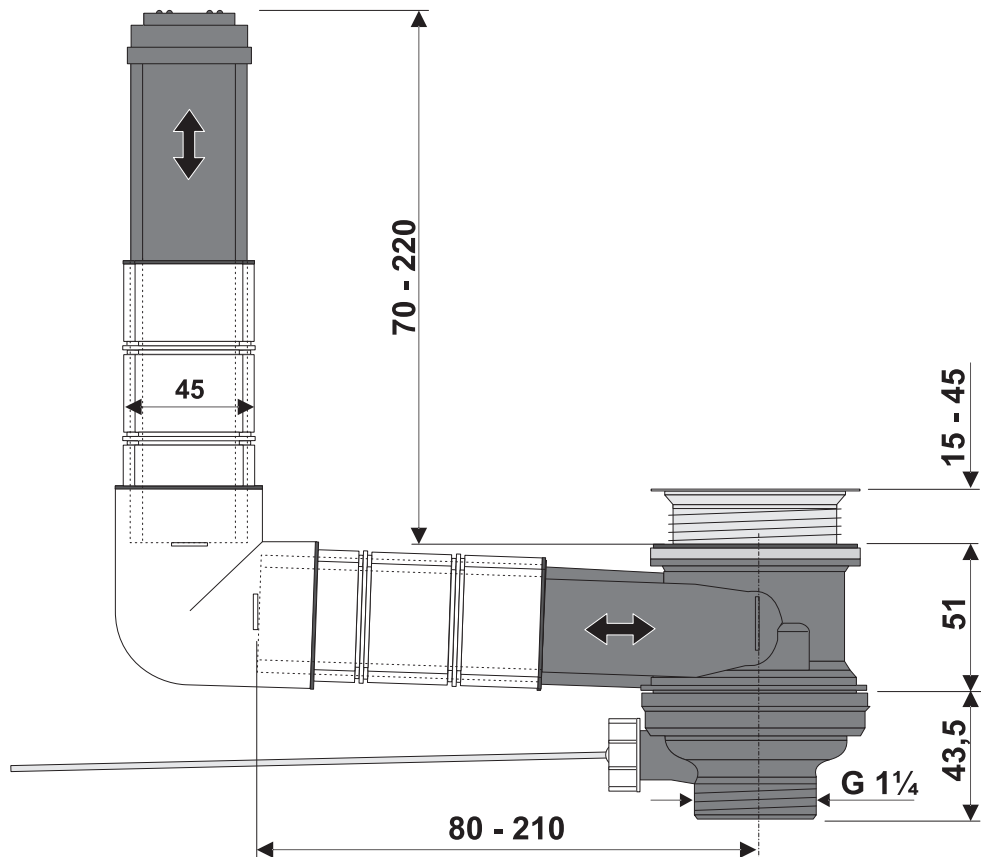

# INEO-FLUX SANIT

Art.: 02.035.81..0000

H = 175 - 245 mm	H1 →	5	---
H = 140 - 175 mm	H2 →	3	
H = 125 - 140 mm	H3 →	3	
H = 95 - 115 mm	H4 →	3	

L = 140 - 210 mm	L1 →	5	---
L = 110 - 140 mm	L2 →	4	
L = 90 - 110 mm	L3 →	4	
L = 80 - 100 mm	L4 →	4	