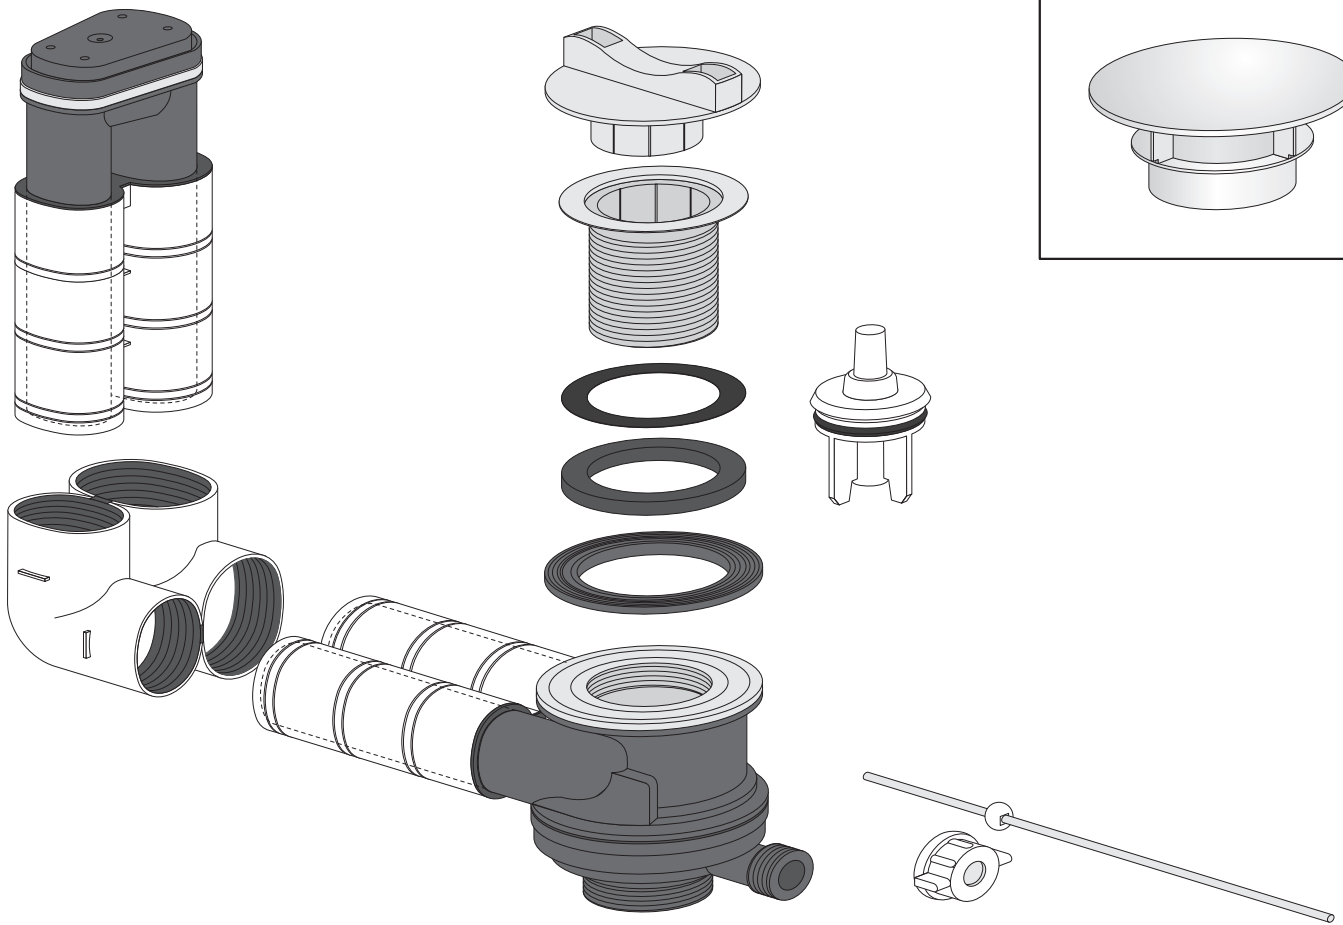

# INEO-FLUX SANIT

Art.: 02.035.81..0000

H = 175 - 245 mm	H1 →	5	---
H = 140 - 175 mm	H2 →	3	
H = 125 - 140 mm	H3 →	3	
H = 95 - 115 mm	H4 →	3	

L = 140 - 210 mm	L1 →	5	---
L = 110 - 140 mm	L2 →	4	
L = 90 - 110 mm	L3 →	4	
L = 80 - 100 mm	L4 →	4	