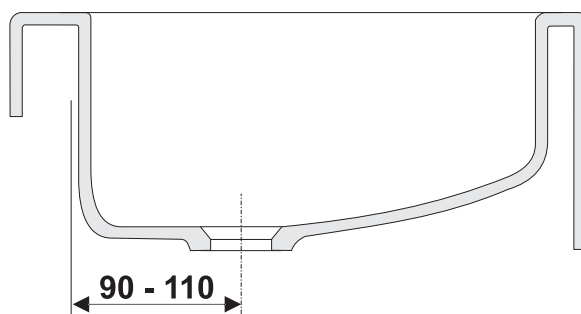

# INEO-FLUX SANIT

Art.: 02.035.81..0000

H = 175 - 245 mm	H1 →	5	---
H = 140 - 175 mm	H2 →	3	
H = 125 - 140 mm	H3 →	3	
H = 95 - 115 mm	H4 →	3	

L = 140 - 210 mm	L1 →	5	---
L = 110 - 140 mm	L2 →	4	
L = 90 - 110 mm	L3 →	4	
L = 80 - 100 mm	L4 →	4	

## H3

## H4

L2

L3

L4

1

2

3

4