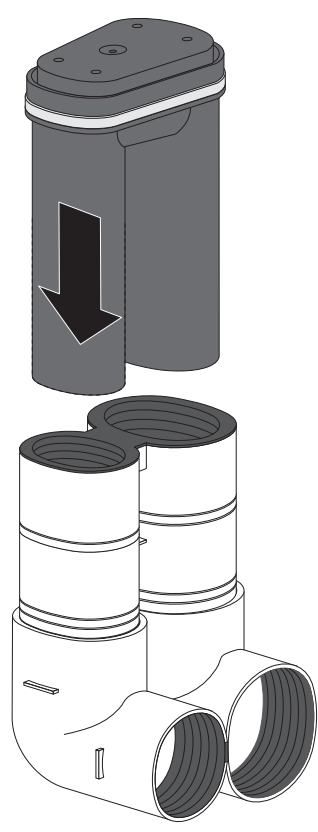

# INEO-FLUX SANIT

Art.: 02.035.81..0000

H = 175 - 245 mm	H1 →	5	---
H = 140 - 175 mm	H2 →	3	
H = 125 - 140 mm	H3 →	3	
H = 95 - 115 mm	H4 →	3	

L = 140 - 210 mm	L1 →	5	---
L = 110 - 140 mm	L2 →	4	
L = 90 - 110 mm	L3 →	4	
L = 80 - 100 mm	L4 →	4	

## H4

L2

L3

L4

1

2

3

4