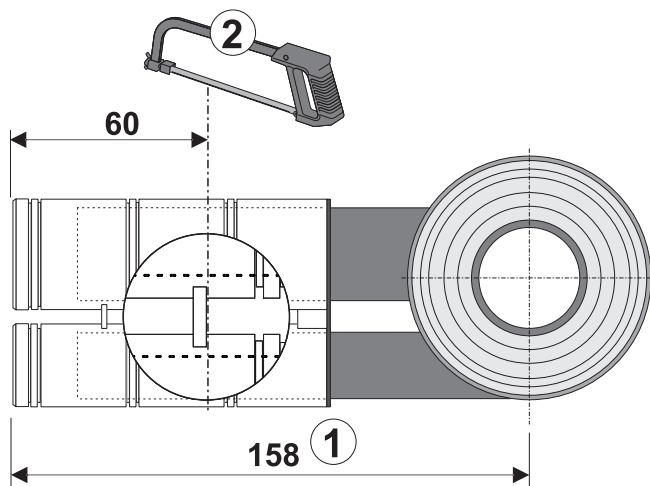

# INEO-FLUX SANIT

Art.: 02.035.81..0000

H = 175 - 245 mm	H1 →	5	---
H = 140 - 175 mm	H2 →	3	
H = 125 - 140 mm	H3 →	3	
H = 95 - 115 mm	H4 →	3	

L = 140 - 210 mm	L1 →	5	---
L = 110 - 140 mm	L2 →	4	
L = 90 - 110 mm	L3 →	4	
L = 80 - 100 mm	L4 →	4	

## H4

L2

L3

L4

1

2

3

4