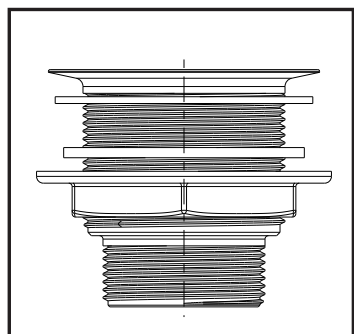

Schaftventil
Slotted valve

G 1½ / 2" x 80 x 70

30.913.00..0000

MADE IN GERMANY

PM 144 11 0000

Version: 23022011

Schaftventil
Slotted valve

G 1½ / 2" x 80 x 70

30.913.00..0000

MADE IN GERMANY

PM 144 11 0000

Version: 23022011

Schaftventil
Slotted valve

G 1½ / 2" x 80 x 70

30.913.00..0000

MADE IN GERMANY