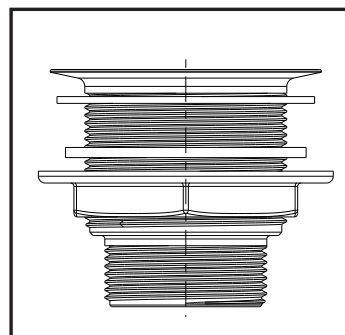

Schaftventil
Slotted valve

G 1½ / 2" x 80 x 70

30.913.00..0000

MADE IN GERMANY

PM 144 11 0000

Version: 23022011

Schaftventil
Slotted valve

G 1½ / 2" x 80 x 70

30.913.00..0000

MADE IN GERMANY

PM 144 11 0000

Version: 23022011

Schaftventil
Slotted valve

G 1½ / 2" x 80 x 70

30.913.00..0000

MADE IN GERMANY