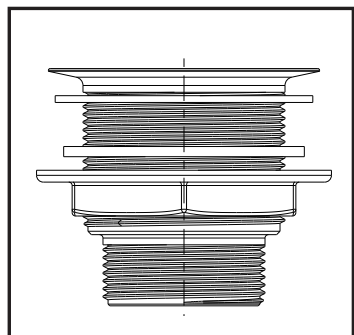

Schaftventil
Slotted valve

G 1½ / 2" x 80 x 70

30.913.00..0000

MADE IN GERMANY

PM 144 11 0000

Version: 23022011

Schaftventil
Slotted valve

G 1½ / 2" x 80 x 70

30.913.00..0000

MADE IN GERMANY

PM 144 11 0000

Version: 23022011

Schaftventil
Slotted valve

G 1½ / 2" x 80 x 70

30.913.00..0000

MADE IN GERMANY

PM 144 11 0000

Version: 23022011

Schaftventil
Slotted valve

G 1½ / 2" x 80 x 70

30.913.00..0000

MADE IN GERMANY

PM 144 11 0000

Version: 23022011