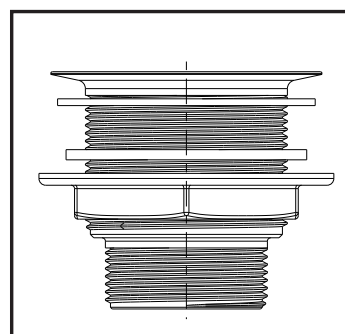

30.913.00..0000

MADE IN GERMANY

PM 144 11 0000

Version: 23022011

Schaftventil
Slotted valve

G 1½ / 2" x 80 x 70

30.913.00..0000

MADE IN GERMANY

PM 144 11 0000

Version: 23022011

Schaftventil
Slotted valve

G 1½ / 2" x 80 x 70

30.913.00..0000

MADE IN GERMANY

PM 144 11 0000

Version: 23022011