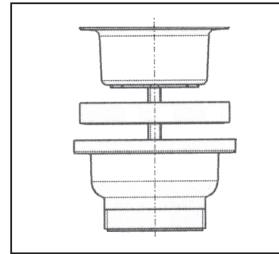

Made in Germany

PM 101 44 0000

Version: 03032011

**Ablaufventil für  
Edelstahl-Standrohr**  
**Waste valve for  
stainless steel stand pipe**  
**G 1½, D=79 mm**  
**30.903.00..0000**

Made in Germany

PM 101 44 0000