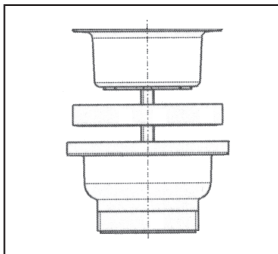

**Ablaufventil für
Edelstahl-Standrohr**
**Waste valve for
stainless steel stand pipe**
G 1½, D=79 mm
30.903.00..0000

Made in Germany

PM 101 44 0000

Version: 03032011