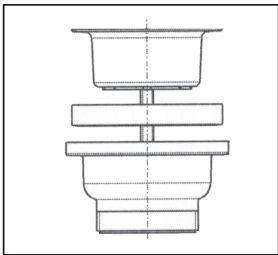

**Ablaufventil für
Edelstahl-Standrohr**
**Waste valve for
stainless steel stand pipe**
G 1½, D=79 mm
30.903.00..0000

Made in Germany

PM 101 44 0000

Version: 03032011