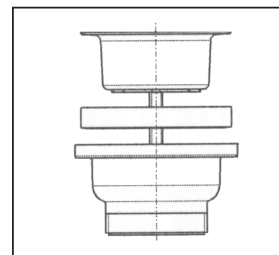

**Ablaufventil für
Edelstahl-Standrohr**
**Waste valve for
stainless steel stand pipe**
G 1½, D=79 mm
30.903.00..0000

Made in Germany

PM 101 44 0000

Version: 03032011