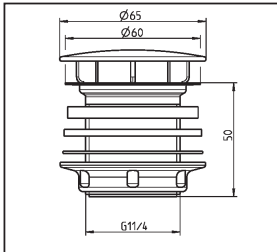

Permanent-Ablaufventil
Permanent waste valve

G 1¼ x 50

30.005.00..0000

Made in Germany

PM 018 84 0000

Version: 27104010