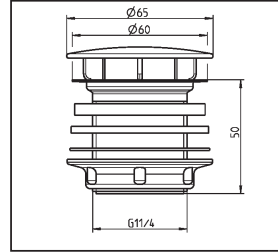

PM 018 84 0000

Version: 27104010

Permanent-Ablaufventil  
Permanent waste valve

G 1¼ x 50

30.005.00..0000

Made in Germany

PM 018 84 0000

Version: 27104010