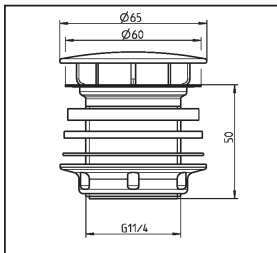

PM 018 84 0000

Version: 27104010

Permanent-Ablaufventil  
Permanent waste valve

G 1¼ x 50

30.005.00..0000

Made in Germany

PM 018 84 0000

Version: 27104010