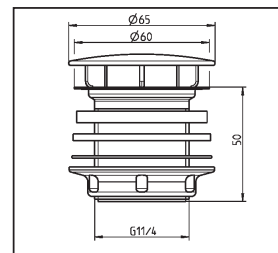

Permanent-Ablaufventil  
Permanent waste valve

G 1¼ x 50

30.005.00..0000

Made in Germany

PM 018 84 0000

Version: 27104010

Permanent-Ablaufventil  
Permanent waste valve

G 1¼ x 50