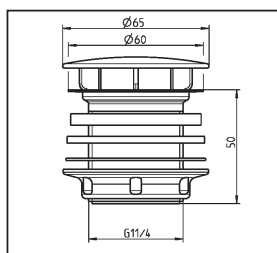

PM 018 84 0000

Version: 27104010

Permanent-Ablaufventil  
Permanent waste valve

G 1¼ x 50

30.005.00..0000

Made in Germany

PM 018 84 0000

Version: 27104010