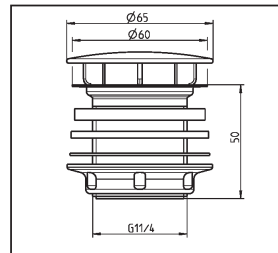

Permanent-Ablaufventil  
Permanent waste valve

G 1¼ x 50

30.005.00..0000

Made in Germany

PM 018 84 0000

Version: 27104010

Permanent-Ablaufventil  
Permanent waste valve

G 1¼ x 50