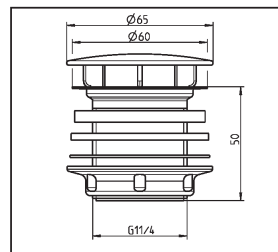

PM 018 84 0000

Version: 27104010

Permanent-Ablaufventil  
Permanent waste valve

G 1¼ x 50

30.005.00..0000

Made in Germany

PM 018 84 0000

Version: 27104010