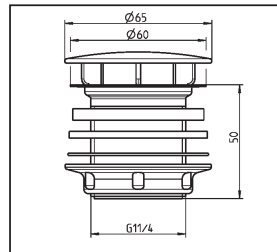

Permanent-Ablaufventil
Permanent waste valve

G 1¼ x 50

30.005.00..0000

Made in Germany

PM 018 84 0000

Version: 27104010