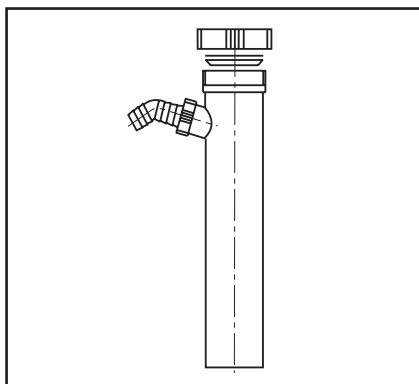

**Anschlussrohr 40 x 275 mm,
Geräteanschluss 1",**

**Connection pipe 40 x 275mm,
with hose tap 1"**

03.071.00..0000

Made in Germany

4 013341 054270

PM 013 08 0000

Version: 11022009

**Anschlussrohr 40 x 275 mm,
Geräteanschluss 1",**

**Connection pipe 40 x 275mm,
with hose tap 1"**

03.071.00..0000

Made in Germany

4 013341 054270

PM 013 08 0000

Version: 11022009

**Anschlussrohr 40 x 275 mm,
Geräteanschluss 1",**

**Connection pipe 40 x 275mm,
with hose tap 1"**

03.071.00..0000

Made in Germany

4 013341 054270

PM 013 08 0000

Version: 11022009

**Anschlussrohr 40 x 275 mm,
Geräteanschluss 1",**

**Connection pipe 40 x 275mm,
with hose tap 1"**

03.071.00..0000