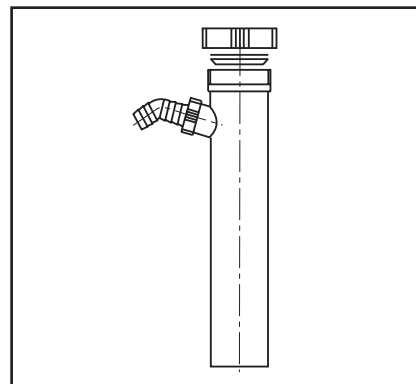

**Anschlussrohr 40 x 275 mm,
Geräteanschluss 1",**

**Connection pipe 40 x 275mm,
with hose tap 1"**

03.071.00..0000

Made in Germany

4 013341 054270

PM 013 08 0000

Version: 11022009

**Anschlussrohr 40 x 275 mm,
Geräteanschluss 1",**

**Connection pipe 40 x 275mm,
with hose tap 1"**

03.071.00..0000

Made in Germany

4 013341 054270

PM 013 08 0000

Version: 11022009

**Anschlussrohr 40 x 275 mm,
Geräteanschluss 1",**

**Connection pipe 40 x 275mm,
with hose tap 1"**

03.071.00..0000

Made in Germany

4 013341 054270

PM 013 08 0000

Version: 11022009

**Anschlussrohr 40 x 275 mm,
Geräteanschluss 1",**

**Connection pipe 40 x 275mm,
with hose tap 1"**

03.071.00..0000