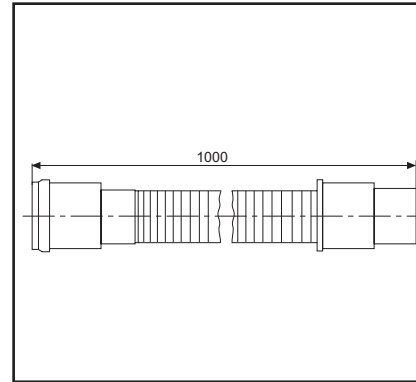

**Flexibles HT-Anschlussrohr
mitangeschweißtem HT-Anschluss
ø 50 mm, Abgang 40/50 mm**

**Flexible connection pipe
with welded HT connector ø 50 mm,
outlet ø 40/50 mm**

L= 1000 mm

01.458.00..0000

Made in Germany

PM 008 67 0000

Version: 16102008

**Flexibles HT-Anschlussrohr
mitangeschweißtem HT-Anschluss
ø 50 mm, Abgang 40/50 mm**

**Flexible connection pipe
with welded HT connector ø 50 mm,
outlet ø 40/50 mm**

L= 1000 mm

L= 1000 mm

01.458.00..0000

Made in Germany

PM 008 67 0000

Version: 16102008

**Flexibles HT-Anschlussrohr
mitangeschweißtem HT-Anschluss
ø 50 mm, Abgang 40/50 mm**

**Flexible connection pipe
with welded HT connector ø 50 mm,
outlet ø 40/50 mm**

L= 1000 mm

01.458.00..0000

Made in Germany

PM 008 67 0000

Version: 16102008