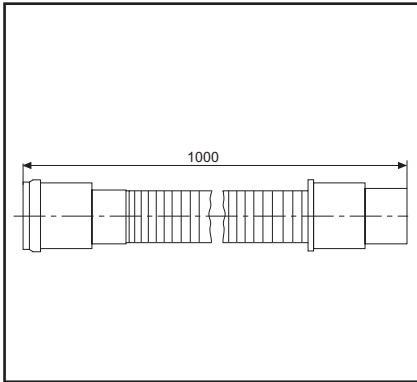

**Flexibles HT-Anschlussrohr
mitangeschweißtem HT-Anschluss
ø 50 mm, Abgang 40/50 mm**

**Flexible connection pipe
with welded HT connector ø 50 mm,
outlet ø 40/50 mm**

L= 1000 mm

01.458.00..0000

Made in Germany

PM 008 67 0000

Version: 16102008

**Flexibles HT-Anschlussrohr
mitangeschweißtem HT-Anschluss
ø 50 mm, Abgang 40/50 mm**

**Flexible connection pipe
with welded HT connector ø 50 mm,
outlet ø 40/50 mm**

L= 1000 mm

L= 1000 mm

01.458.00..0000

Made in Germany

PM 008 67 0000

Version: 16102008

**Flexibles HT-Anschlussrohr
mitangeschweißtem HT-Anschluss
ø 50 mm, Abgang 40/50 mm**

**Flexible connection pipe
with welded HT connector ø 50 mm,
outlet ø 40/50 mm**

L= 1000 mm

01.458.00..0000

Made in Germany

PM 008 67 0000

Version: 16102008