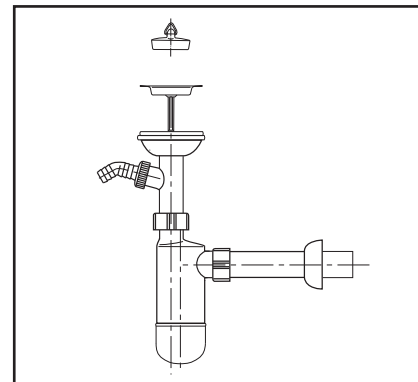

**Flaschengeruchver-
schluss 609/1 W**

Bottle trap 609/1 W

G 1¼ x 40 mm

31.003.00..0000

Made in Germany

PM 005 16 0000

Version: 10052010

**Flaschengeruchver-
schluss 609/1 W**

Bottle trap 609/1 W

G 1¼ x 40 mm

31.003.00..0000

Made in Germany

PM 005 16 0000

Version: 10052010

**Flaschengeruchver-
schluss 609/1 W**

Bottle trap 609/1 W

G 1¼ x 40 mm

31.003.00..0000

Made in Germany

PM 005 16 0000

Version: 10052010

**Flaschengeruchver-
schluss 609/1 W**

Bottle trap 609/1 W

G 1¼ x 40 mm