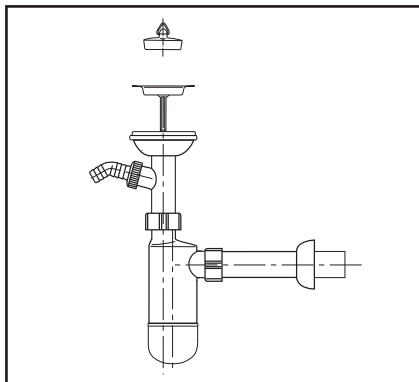

**Flaschengeruchver-
schluss 609/1 W**

Bottle trap 609/1 W

G 1¼ x 40 mm

31.003.00..0000

Made in Germany

PM 005 16 0000

Version: 10052010

**Flaschengeruchver-
schluss 609/1 W**

Bottle trap 609/1 W

G 1¼ x 40 mm

31.003.00..0000

Made in Germany

PM 005 16 0000

Version: 10052010

**Flaschengeruchver-
schluss 609/1 W**

Bottle trap 609/1 W

G 1¼ x 40 mm

31.003.00..0000

Made in Germany

PM 005 16 0000

Version: 10052010

**Flaschengeruchver-
schluss 609/1 W**

Bottle trap 609/1 W

G 1¼ x 40 mm