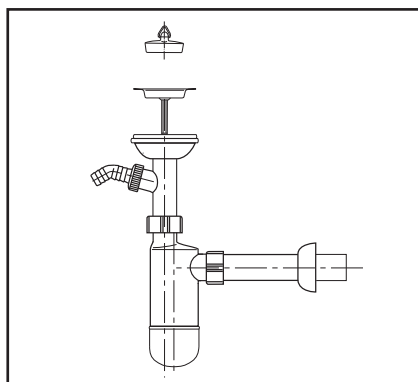

**Flaschengeruchver-
schluss 609/1 W**

Bottle trap 609/1 W

G 1¼ x 40 mm

31.003.00..0000

Made in Germany

PM 005 16 0000

Version: 10052010

**Flaschengeruchver-
schluss 609/1 W**

Bottle trap 609/1 W

G 1¼ x 40 mm

31.003.00..0000

Made in Germany

PM 005 16 0000

Version: 10052010

**Flaschengeruchver-
schluss 609/1 W**

Bottle trap 609/1 W

G 1¼ x 40 mm

31.003.00..0000

Made in Germany

PM 005 16 0000

Version: 10052010

**Flaschengeruchver-
schluss 609/1 W**

Bottle trap 609/1 W

G 1¼ x 40 mm