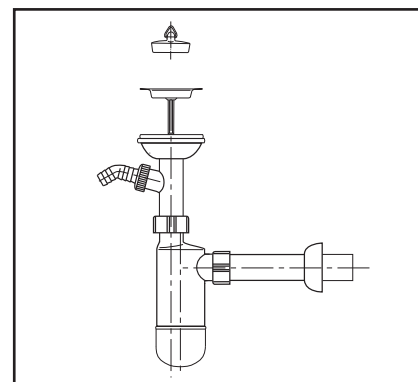

**Flaschengeruchver-
schluss 609/1 W**

Bottle trap 609/1 W

G 1¼ x 40 mm

31.003.00..0000

Made in Germany

PM 005 16 0000

Version: 10052010

**Flaschengeruchver-
schluss 609/1 W**

Bottle trap 609/1 W

G 1¼ x 40 mm

31.003.00..0000

Made in Germany

PM 005 16 0000

Version: 10052010

**Flaschengeruchver-
schluss 609/1 W**

Bottle trap 609/1 W

G 1¼ x 40 mm

31.003.00..0000

Made in Germany

PM 005 16 0000

Version: 10052010

**Flaschengeruchver-
schluss 609/1 W**

Bottle trap 609/1 W

G 1¼ x 40 mm