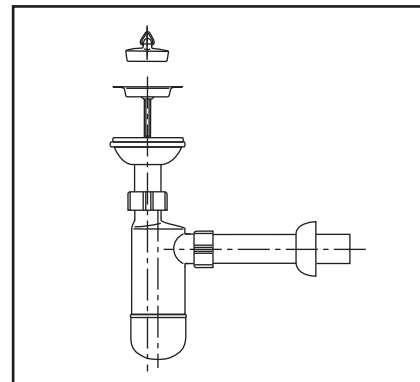

Flaschengeruchver-
schluss 609/1

Bottle trap 609/1

G 1¼ x 32 mm

31.001.00..0000

Made in Germany

PM 005 14 0000

Version: 20072011

Flaschengeruchver-
schluss 609/1

Bottle trap 609/1

G 1¼ x 32 mm

31.001.00..0000

Made in Germany

PM 005 14 0000

Version: 20072011

Flaschengeruchver-
schluss 609/1

Bottle trap 609/1

G 1¼ x 32 mm

31.001.00..0000

Made in Germany

PM 005 14 0000

Version: 20072011

Flaschengeruchver-
schluss 609/1

Bottle trap 609/1

G 1¼ x 32 mm