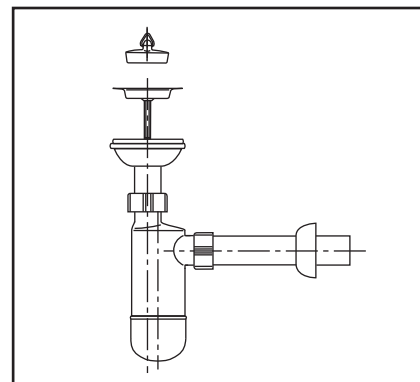

Flaschengeruchver-
schluss 609/1

Bottle trap 609/1

G 1¼ x 32 mm

31.001.00..0000

Made in Germany

PM 005 14 0000

Version: 20072011

Flaschengeruchver-
schluss 609/1

Bottle trap 609/1

G 1¼ x 32 mm

31.001.00..0000

Made in Germany

PM 005 14 0000

Version: 20072011

Flaschengeruchver-
schluss 609/1

Bottle trap 609/1

G 1¼ x 32 mm

31.001.00..0000

Made in Germany

PM 005 14 0000

Version: 20072011

Flaschengeruchver-
schluss 609/1

Bottle trap 609/1

G 1¼ x 32 mm