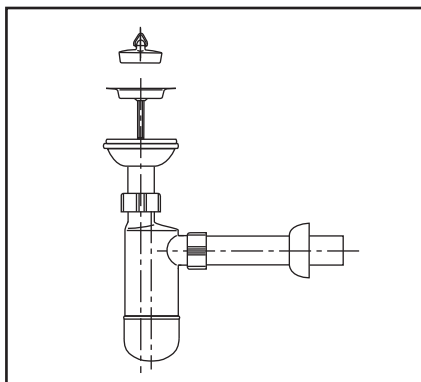

Flaschengeruchver-
schluss 609/1

Bottle trap 609/1

G 1¼ x 32 mm

31.001.00..0000

Made in Germany

PM 005 14 0000

Version: 20072011

Flaschengeruchver-
schluss 609/1

Bottle trap 609/1

G 1¼ x 32 mm

31.001.00..0000

Made in Germany

PM 005 14 0000

Version: 20072011

Flaschengeruchver-
schluss 609/1

Bottle trap 609/1

G 1¼ x 32 mm

31.001.00..0000

Made in Germany

PM 005 14 0000

Version: 20072011

Flaschengeruchver-
schluss 609/1

Bottle trap 609/1

G 1¼ x 32 mm