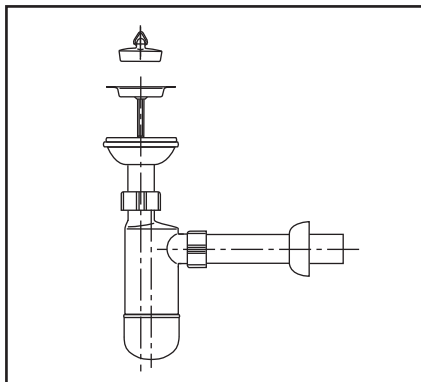

Flaschengeruchver-
schluss 609/1

Bottle trap 609/1

G 1¼ x 32 mm

31.001.00..0000

Made in Germany

PM 005 14 0000

Version: 20072011

Flaschengeruchver-
schluss 609/1

Bottle trap 609/1

G 1¼ x 32 mm

31.001.00..0000

Made in Germany

PM 005 14 0000

Version: 20072011

Flaschengeruchver-
schluss 609/1

Bottle trap 609/1

G 1¼ x 32 mm

31.001.00..0000

Made in Germany

PM 005 14 0000

Version: 20072011

Flaschengeruchver-
schluss 609/1

Bottle trap 609/1

G 1¼ x 32 mm