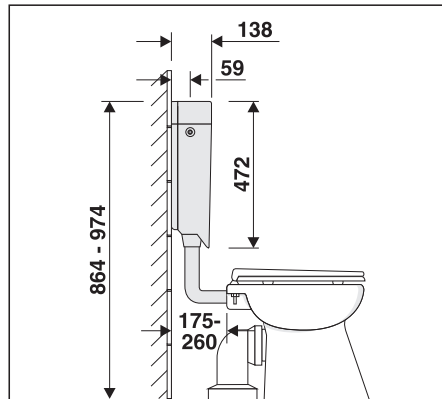

bonito duo 2-Mengen + Start/Stop Art. 91.A04.xx..0099

xx = 

EM.A31.05..5400 · IX/13

Service

Art. 02.A00.xx..0499

Art. 03.345.00..0000

Art. 01.A00.00..0499

Art. 02.A04.00..0199

Art. 02.A04.00..0299

Art. 02.836.xx..0000

Art. 02.168.xx..0000

Art. 02.056.00..0000

Art. 25.001.00..0000

Art. 02.754.00..0000

xx =

6 L → 9 L

STOP 3,5 l 6-9 l

3,5 L

9,0 L - 6,0 L

C

C

6 L

9 L

Art. 02.754.00..0000