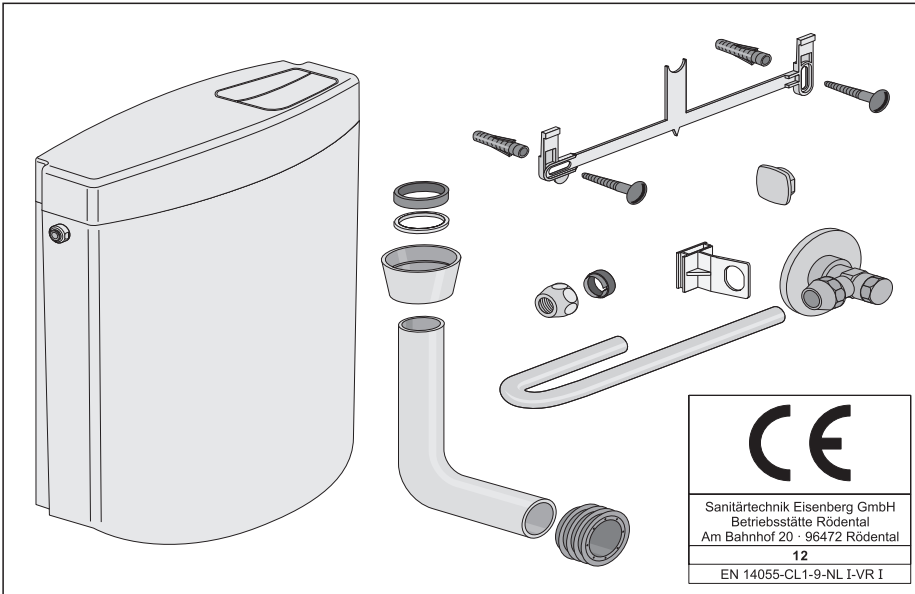

bonito duo 2-Mengen + Start/Stop Art. 91.A04.xx..0099

xx = 

EM.A31.05..5400 · IX/13

Service

Art. 02.A00.xx..0499

Art. 03.345.00..0000

Art. 01.A00.00..0499

Art. 02.A04.00..0199

STOP 3,5 l 6-9 l

3,5 L

9,0 L - 6,0 L

C

C

6 L

9 L

Art. 02.754.00..0000