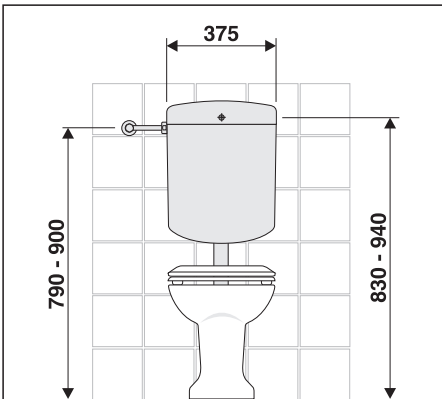

bonito duo 2-Mengen + Start/Stop Art. 91.A04.xx..0099

xx = 

EM.A31.05..5400 · IX/13

Service

Art. 02.A00.xx..0499

Art. 03.345.00..0000

Art. 01.A00.00..0499

Art. 02.A04.00..0199

Art. 02.A04.00..0299

Art. 02.836.xx..0000

Art. 02.168.xx..0000

Art. 02.056.00..0000

Art. 25.001.00..0000

Art. 02.754.00..0000

xx =

6 L → 9 L

STOP 3,5 l 6-9 l

3,5 L

9,0 L - 6,0 L

C

C

6 L

9 L

Art. 02.754.00..0000