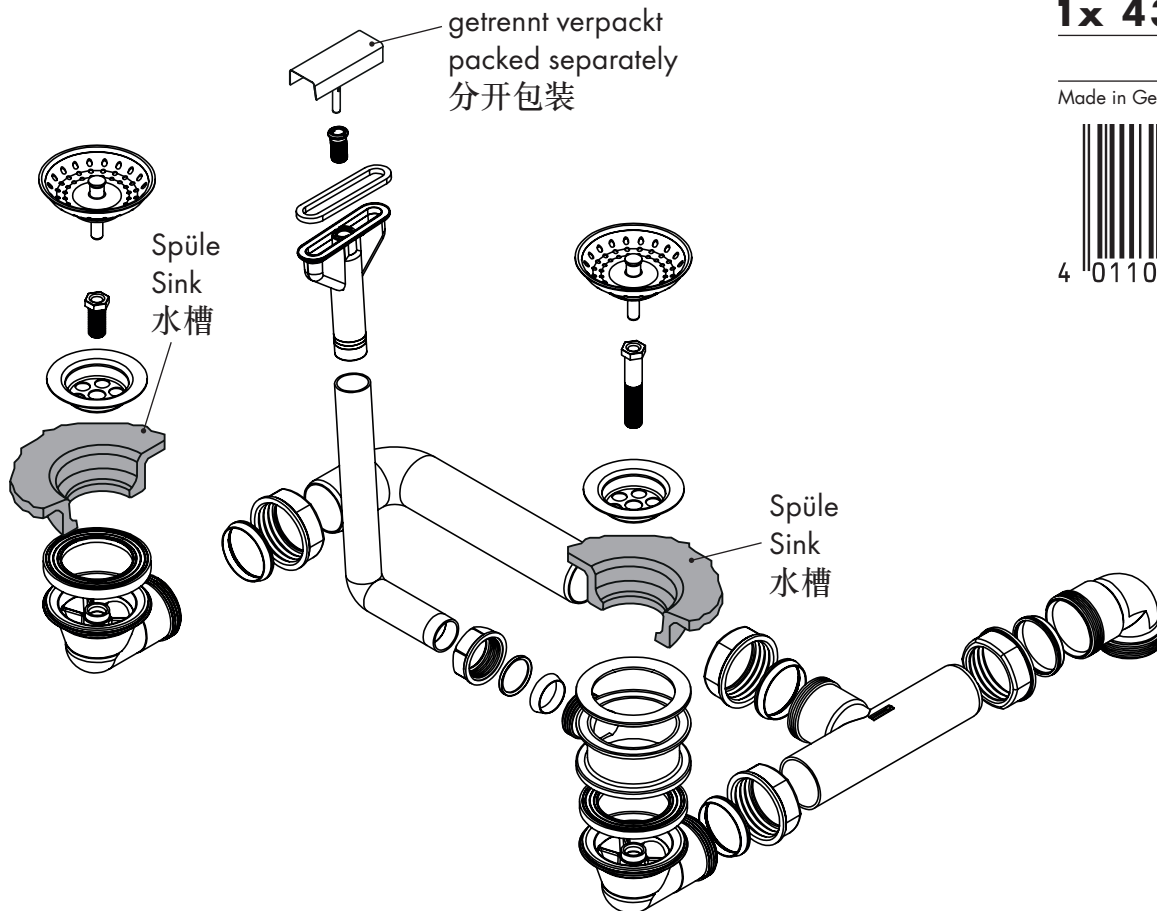

Nach der Montage alle Muttern fest anziehen!  
After mounting tighten all nuts firmly!  
安装完成后拧紧所有组件!

**AXOR**<sup>®</sup>  
made by SCHOCK

Drain  
**1x 43901000**

Made in Germany

8/2015  
9.01580.01  
629318/HG