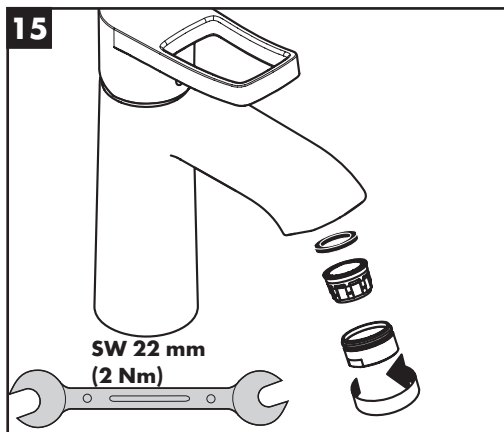

Spare parts (see page 10)

Special accessories (order as an extra)

special tool #58085000

Installation putty

Cleaning

see enclosed brochure

Test certificate (see page 12)

Assembly see page 5