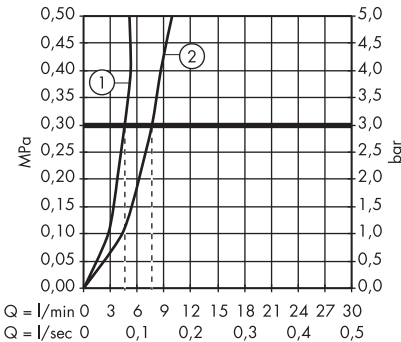

Picta 13021000
Picta 13022000