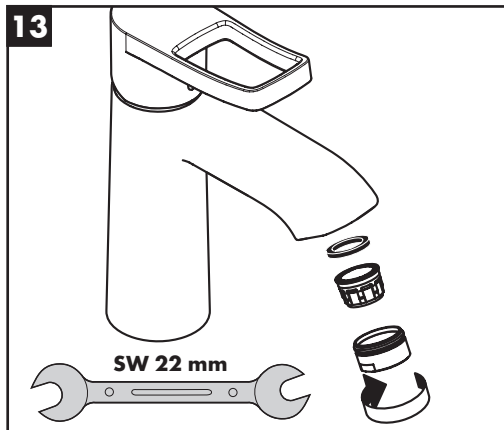

Spare parts (see page 10)

Special accessories (order as an extra)

special tool #58085000

Installation putty

Cleaning

see enclosed brochure

Test certificate (see page 12)

Assembly see page 5