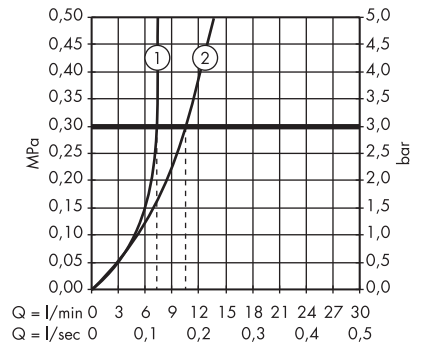

Picta
13032000