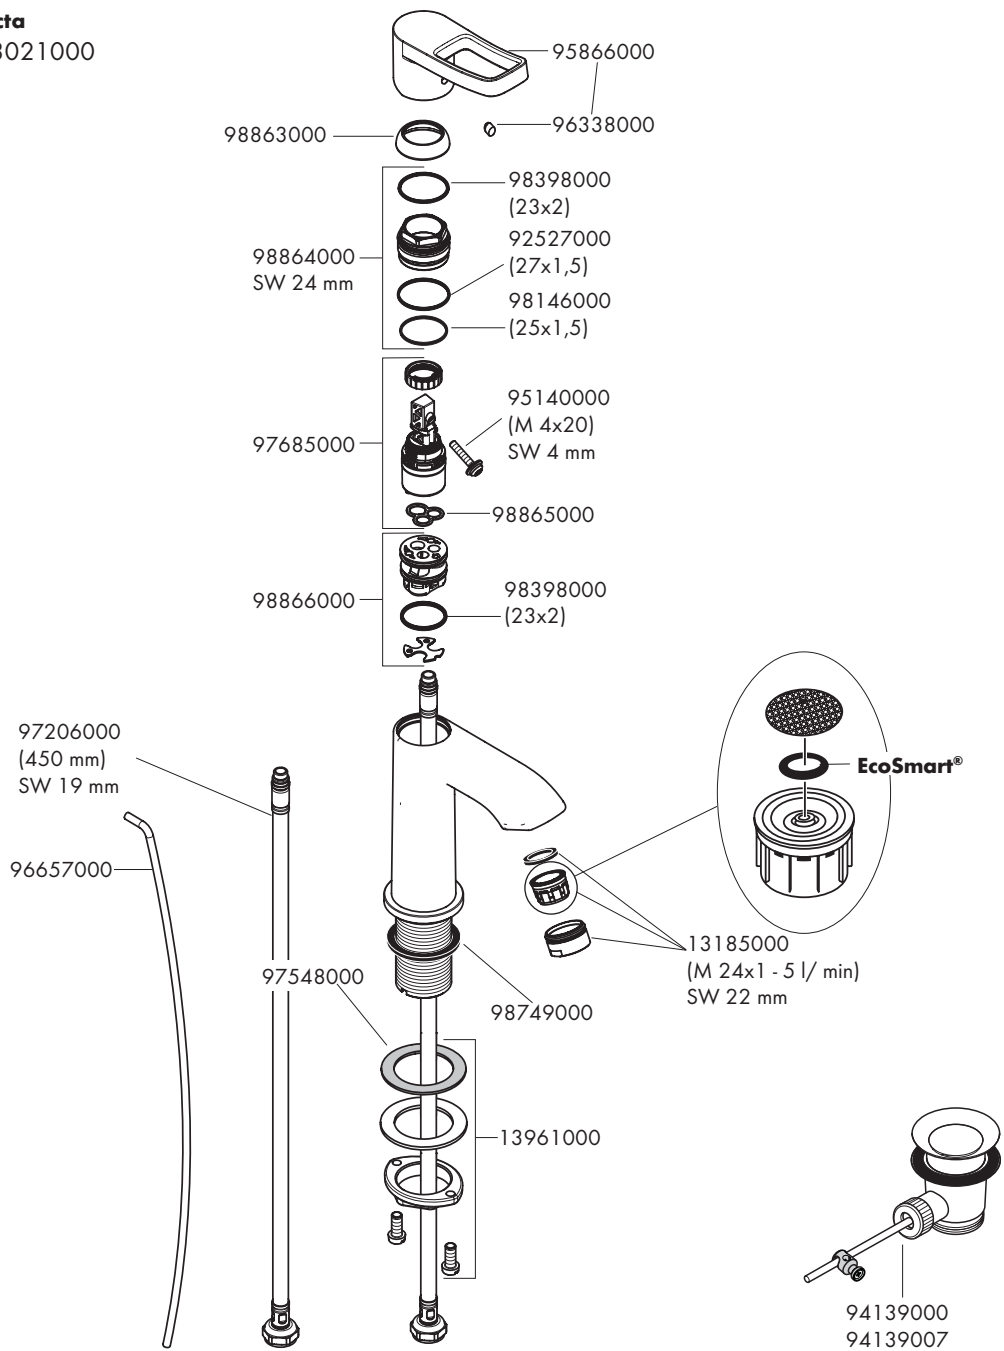

Das Produkt ist ausschließlich für Trinkwasser konzipiert!

Symbolerklärung

Kein essigsäurehaltiges Silikon verwenden!

Justierung (siehe Seite 8)

Einstellen der Warmwasserbegrenzung. In Verbindung mit Durchlauferhitzern ist eine Warmwassersperre nicht zu empfehlen.

Installation Instructions

- Prior to installation, inspect the product for transport damages. After it has been installed, no transport or surface damage will be honoured.
- The pipes and the fixture must be installed, flushed and tested as per the applicable standards.
- The plumbing codes applicable in the respective countries must be observed.
- If the instantaneous water heater causes problems or if you wish to increase the water flow, the EcoSmart® (flow limiter) located behind the aerator can be removed.
- The drain valve must only be used as intended. It is not allowed to attach other objects to the drain valve, for example a semi-pedestal.

97206000
(450 mm)
SW 19 mm

96657000

Picta
13032000

97360000
(M 16x1 - 7 l / min)

97362000

13185000
(M 24x1 - 5 l / min)
SW 22 mm

Picta
13021000

öffnen / ouvert / open