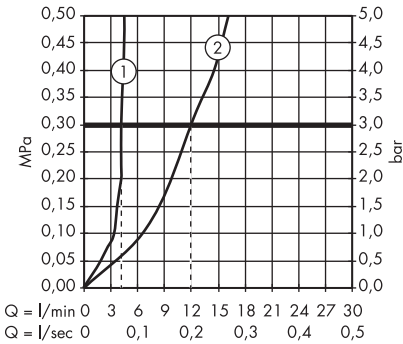

Installation kit order as an extra

Assembly see page 4

Focus
31730009

Focus
31607009

Focus
31730009 / 31607009

öffnen / open

schließen / close

kalt / cold