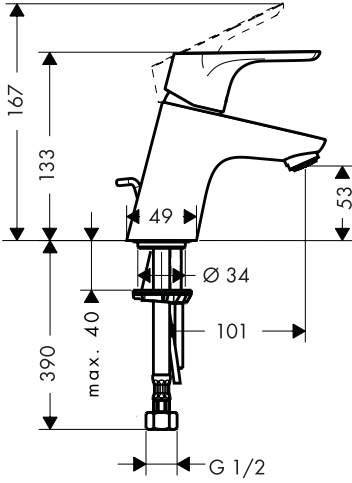

Dimensions (see page 7)

Flow diagram
(see page 7)

- ① with EcoSmart®
- ② without EcoSmart®

Operation (see page 8)

Cleaning
see enclosed brochure

Spare parts (see page 9)

Special accessories

special tool (58085000) order as an extra

Installation kit order as an extra

Assembly see page 4

Focus
31730009

Focus
31607009

Focus
31730009 / 31607009

öffnen / open

schließen / close

kalt / cold