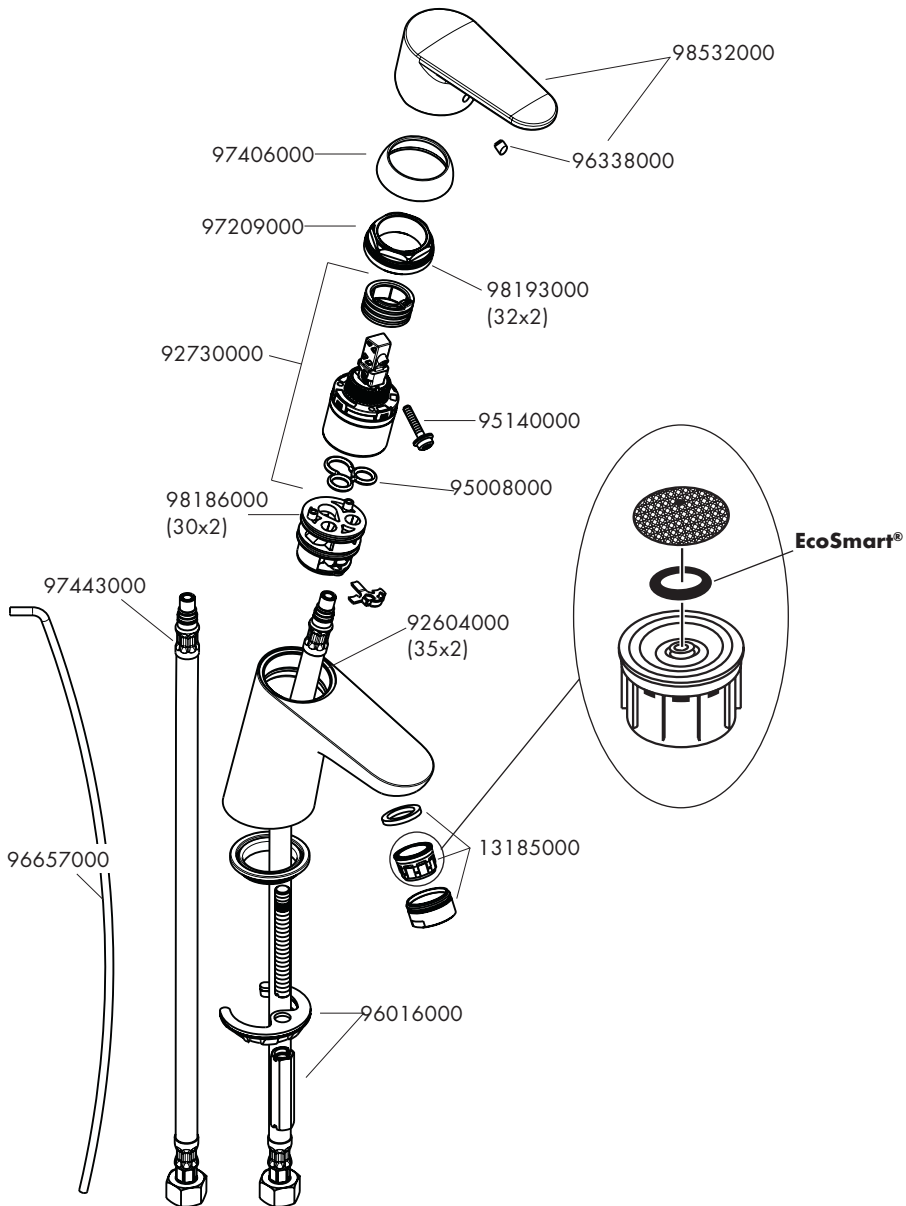

kalt / cold

warm / hot

Focus

31730009 / 31607009