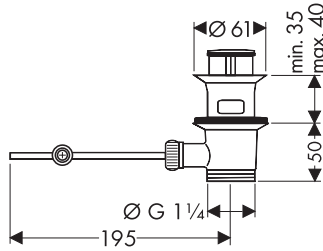

Installation kit order as an extra

Assembly see page 4

Focus
31730009

Focus
31607009

Focus
31730009 / 31607009

öffnen / open

schließen / close

kalt / cold