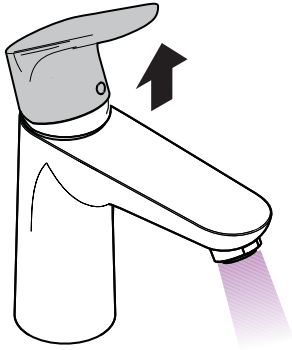

Installation kit order as an extra

Assembly see page 4

Focus
31730009

Focus
31607009

Focus
31730009 / 31607009

öffnen / open

schließen / close

kalt / cold