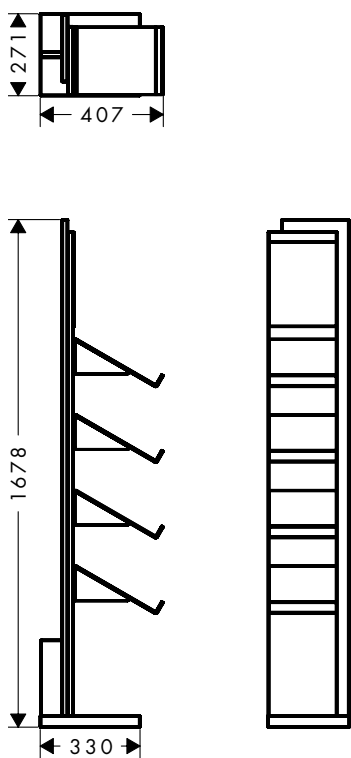

ShowTec
91356000