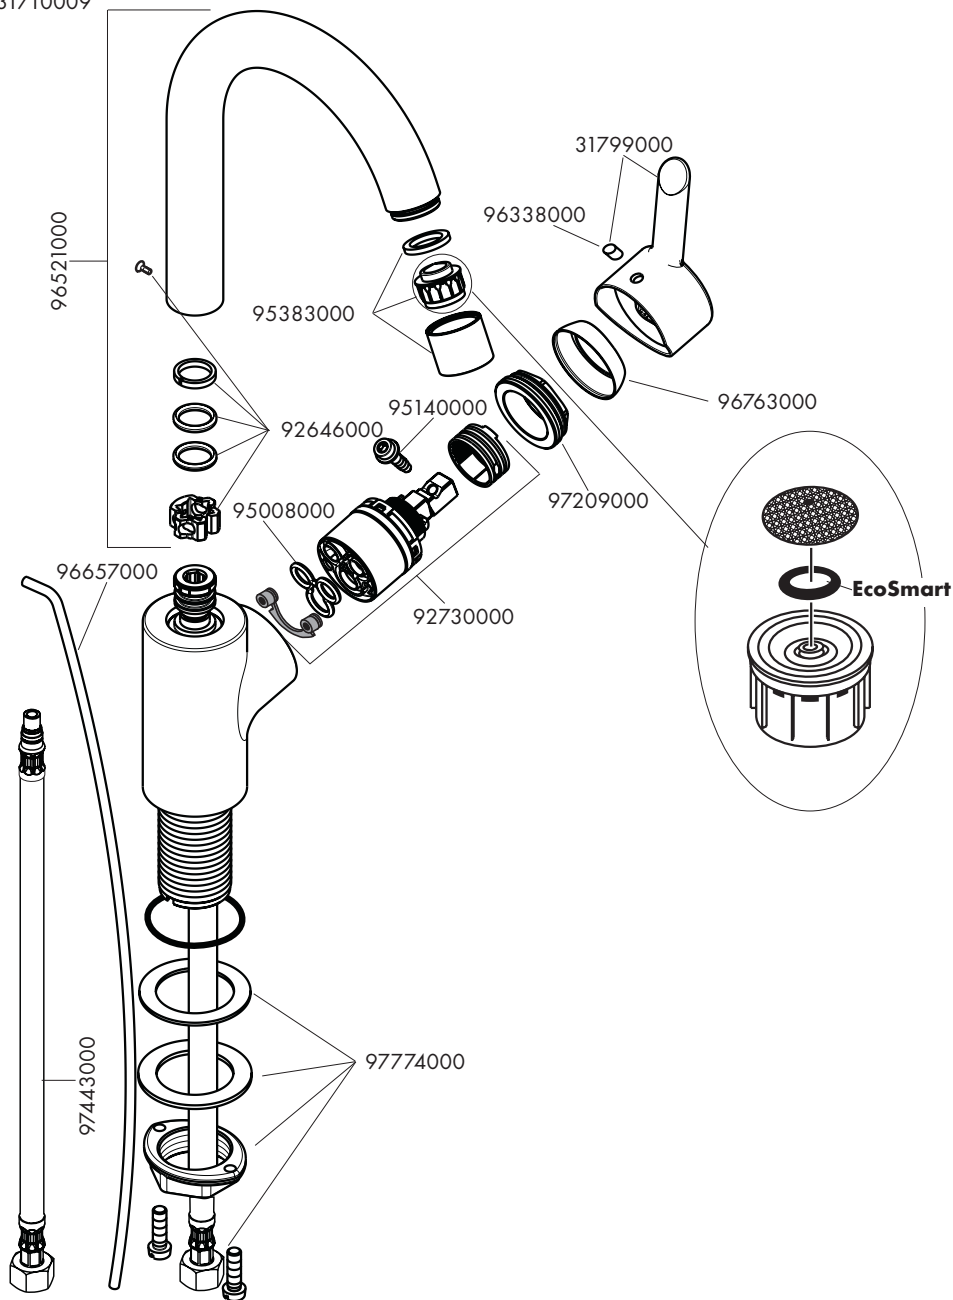

Focus S
31710009