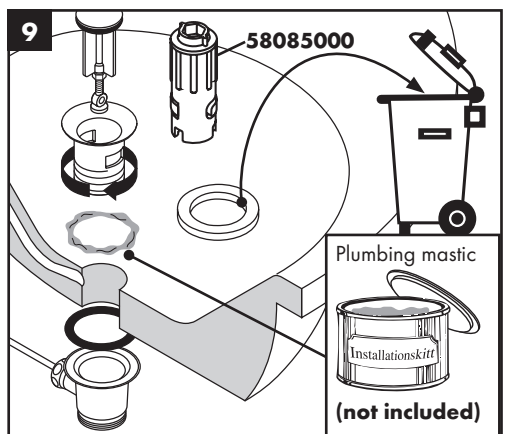

Do not use silicone containing acetic acid!

Cleaning

see enclosed brochure.

Dimensions (see page 6)

Flow diagram

(see page 6)

- ① with EcoSmart®
- ② without EcoSmart®

Operation (see page 11)

Spare parts (see page 8)

Special accessories

special tool 58085000 (order as an extra)

Installation putty (order as an extra)

Assembly see page 4

Focus S 31710009

Focus
31609009

Focus
31609009