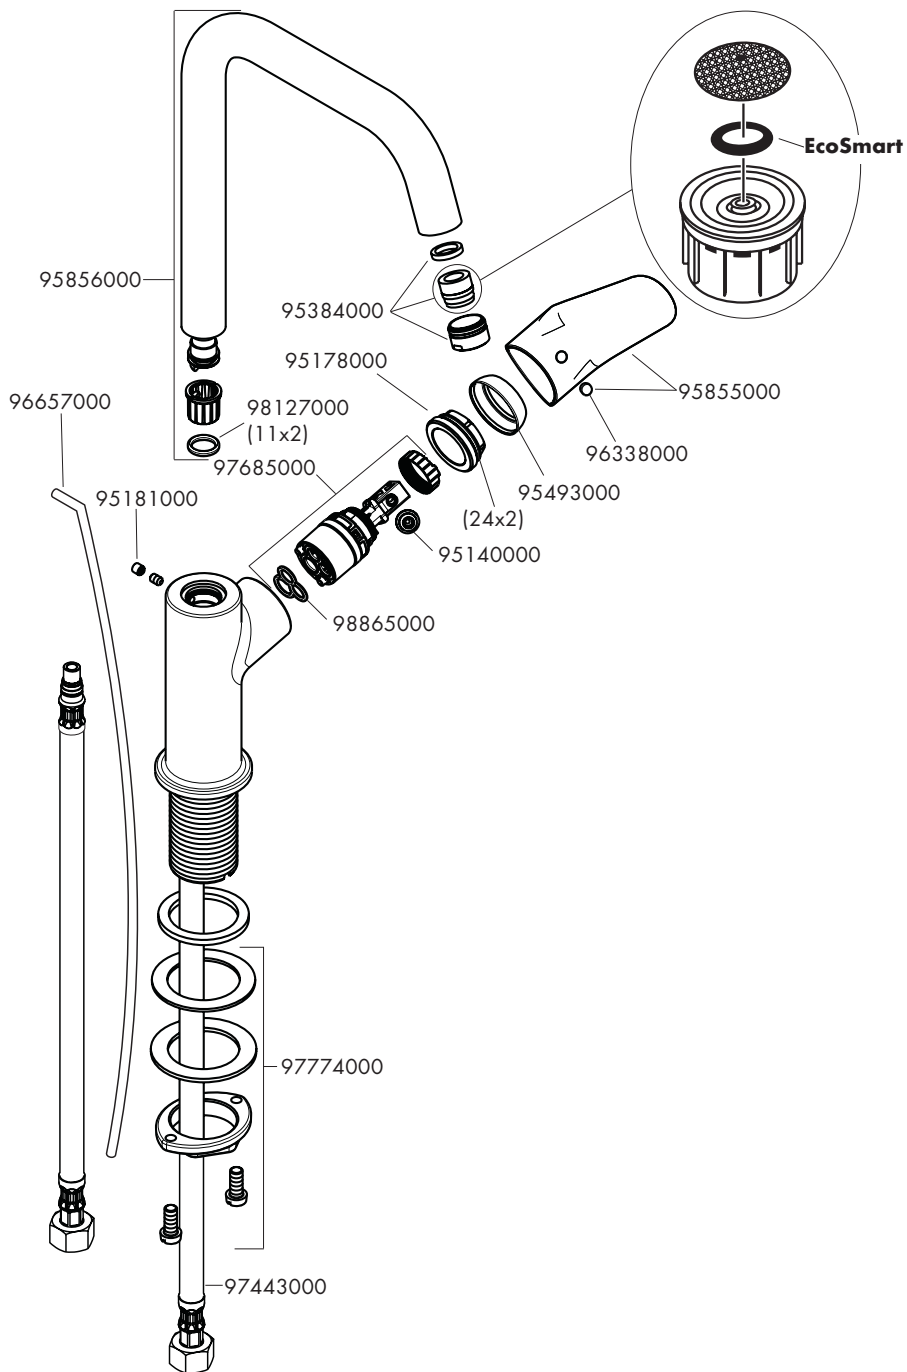

Focus
31609009