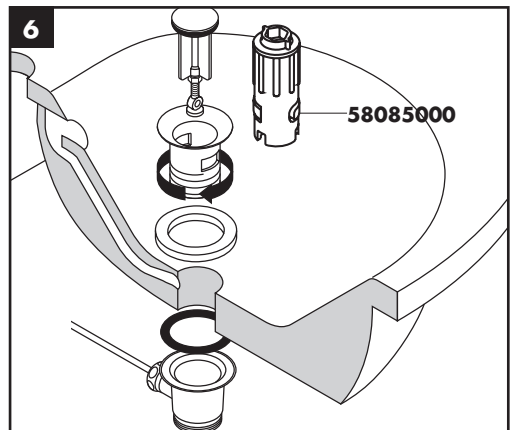

Spare parts (see page 8)

Special accessories

special tool 58085000 (order as an extra)

Installation putty (order as an extra)

Assembly see page 4

Focus S 31710009

Focus
31609009

Focus
31609009