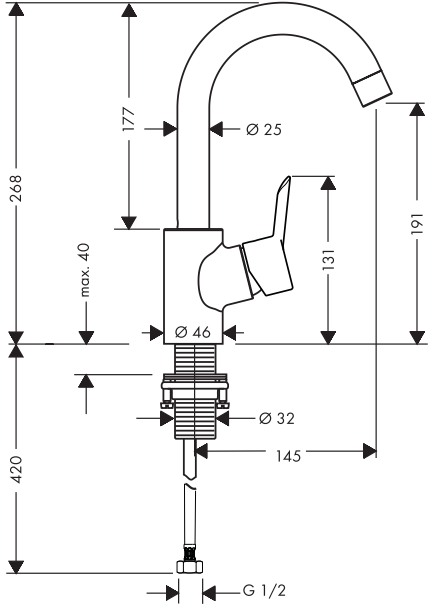

Spare parts (see page 8)

Special accessories

special tool 58085000 (order as an extra)

Installation putty (order as an extra)

Assembly see page 4

Focus S 31710009

Focus
31609009

Focus
31609009