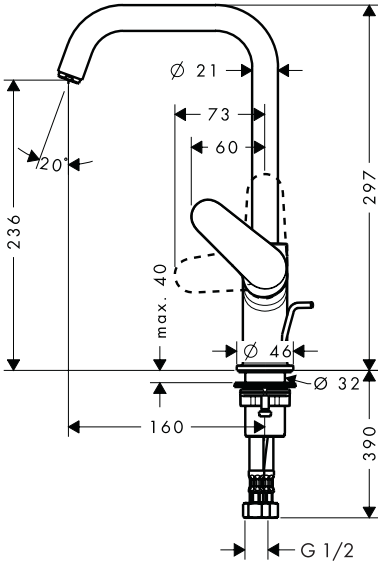

Spare parts (see page 8)

Special accessories

special tool 58085000 (order as an extra)

Installation putty (order as an extra)

Assembly see page 4

Focus S 31710009

Focus
31609009

Focus
31609009