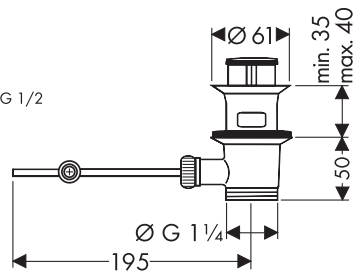

Spare parts (see page 8)

Special accessories

special tool 58085000 (order as an extra)

Installation putty (order as an extra)

Assembly see page 4

Focus S 31710009

Focus
31609009

Focus
31609009