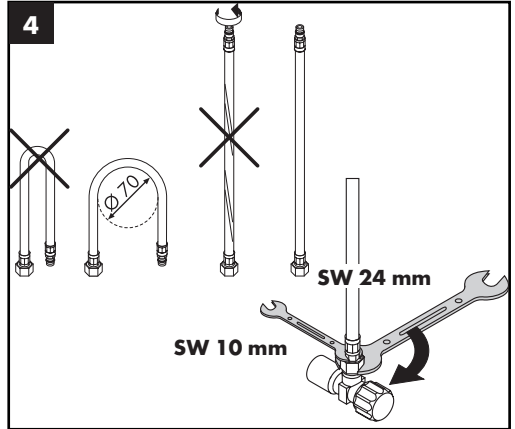

Spare parts (see page 8)

Special accessories

special tool 58085000 (order as an extra)

Installation putty (order as an extra)

Assembly see page 4

Focus S 31710009

Focus
31609009

Focus
31609009