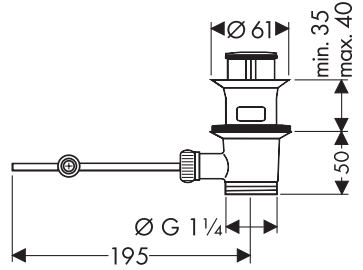

Spare parts (see page 8)

Special accessories

special tool 58085000 (order as an extra)

Installation putty (order as an extra)

Assembly see page 4

Focus S 31710009

Focus
31609009

Focus
31609009