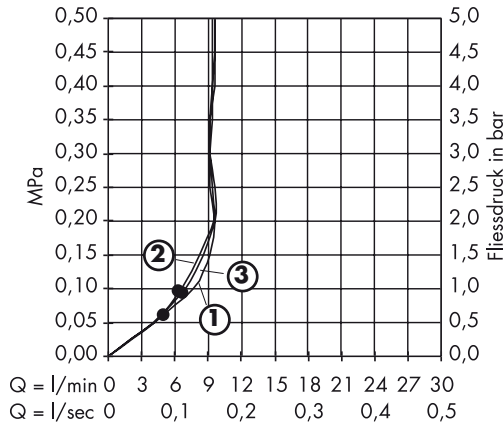

Crometta 85 Multi
28563003

Ab • ist die Funktion gewährleistet.

From • the function is guaranteed.