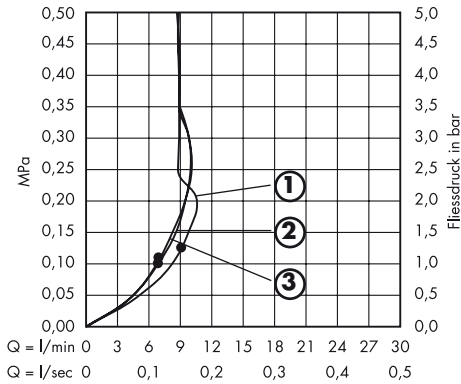

Croma 100 Multi
28536003