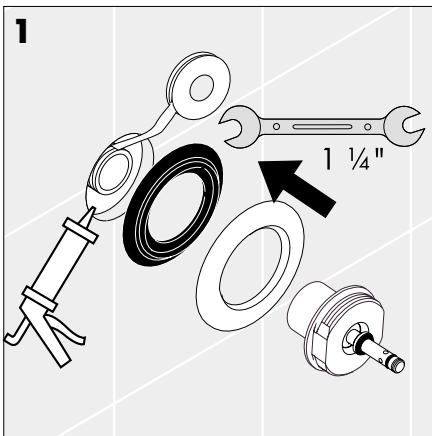

Important!

The bodyshower should only be used in combination with a thermostatic mixer (including non return valves) and with a separate shut off valve. The shut-off function of the bodyshower is only for short-term use while showering and does not replace a separate shut off valve.