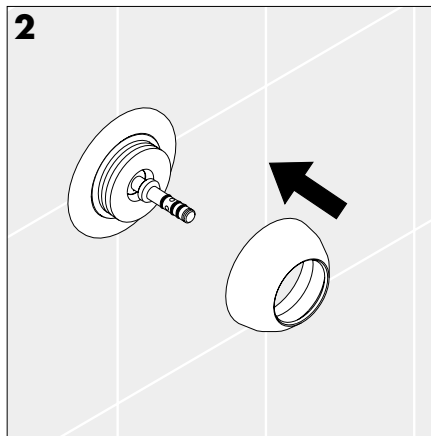

Important!

The bodyshower should only be used in combination with a thermostatic mixer (including non return valves) and with a separate shut off valve. The shut-off function of the bodyshower is only for short-term use while showering and does not replace a separate shut off valve.