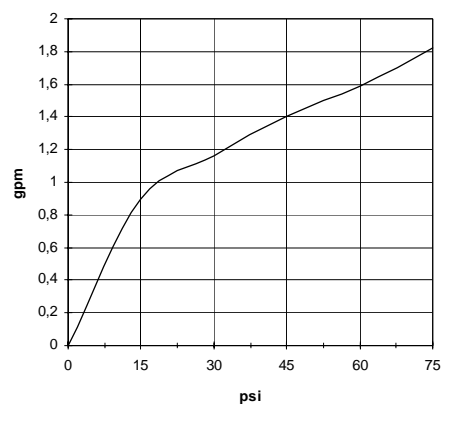

Important!

The bodyshower should only be used in combination with a thermostatic mixer (including non return valves) and with a separate shut off valve. The shut-off function of the bodyshower is only for short-term use while showering and does not replace a separate shut off valve.