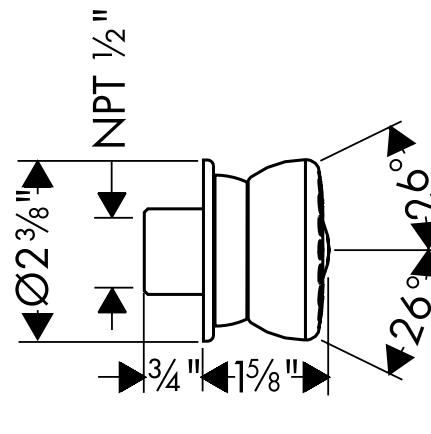

Important!

The bodyshower should only be used in combination with a thermostatic mixer (including non return valves) and with a separate shut off valve. The shut-off function of the bodyshower is only for short-term use while showering and does not replace a separate shut off valve.