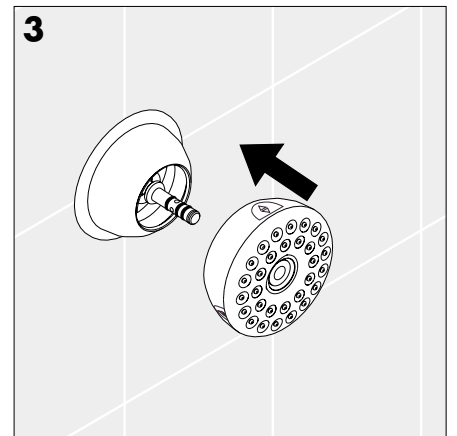

Important!

The bodyshower should only be used in combination with a thermostatic mixer (including non return valves) and with a separate shut off valve. The shut-off function of the bodyshower is only for short-term use while showering and does not replace a separate shut off valve.