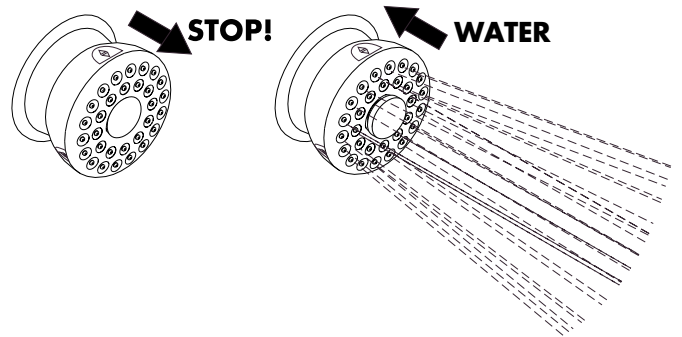

Important!

The bodyshower should only be used in combination with a thermostatic mixer (including non return valves) and with a separate shut off valve. The shut-off function of the bodyshower is only for short-term use while showering and does not replace a separate shut off valve.