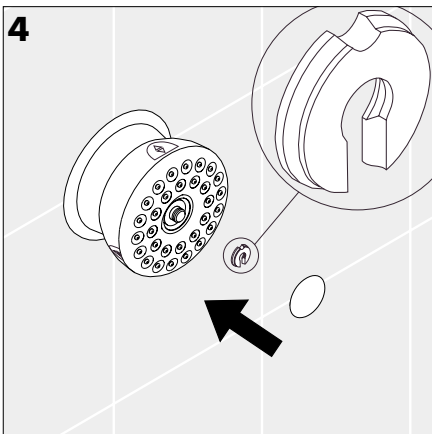

Important!

The bodyshower should only be used in combination with a thermostatic mixer (including non return valves) and with a separate shut off valve. The shut-off function of the bodyshower is only for short-term use while showering and does not replace a separate shut off valve.