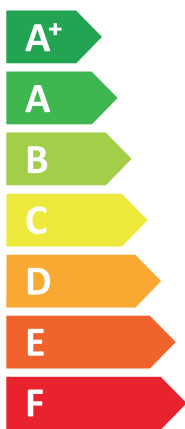

ENERG

енергия · ενέργεια

VISSMANN

VITOCAL 252-A, AWOT-E-AC 251.A10

A+++

A

Two icons showing sound power levels: a speaker inside a house icon with the text "40 dB" below it, and a house icon with a speaker inside with the text "54 dB" below it.

A legend with three colored squares and their corresponding power outputs: a dark blue square for "8 kW", a medium blue square for "9 kW", and a light blue square for "5 kW".

2019

811/2013

6173741-01