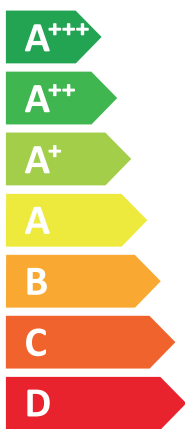

ENERG

енергия · ενέργεια

VISSMANN

VITOCAL 252-A, AWOT-E-AC 251.A10

A+++

A

Two icons showing sound power levels: a speaker inside a house icon with the text "40 dB" below it, and a house icon with a speaker inside with the text "54 dB" below it.

A legend with three colored squares and their corresponding power outputs: a dark blue square for "8 kW", a medium blue square for "9 kW", and a light blue square for "5 kW".

2019

811/2013

6173741-01