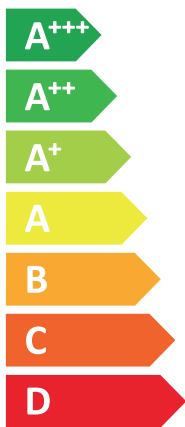

ENERG

енергия · ενέργεια

VISSMANN

VITOCAL 252-A, AWOT-M-E-AC 251.A10

A+++

A

Two house icons with speaker symbols. The top one is labeled '40 dB' and the bottom one is labeled '54 dB'.

A legend with three colored squares and their corresponding power outputs: a dark blue square for '8 kW', a medium blue square for '9 kW', and a light blue square for '5 kW'.