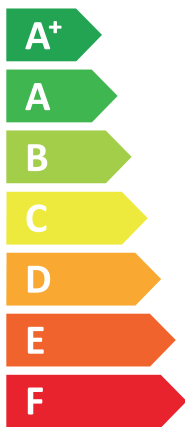

ENERG

енергия · ενέργεια

VISSMANN

VITOCAL 252-A, AWOT-M-E-AC 251.A10

A+++

A

Two house icons with speaker symbols. The top one is labeled '40 dB' and the bottom one is labeled '54 dB'.

A legend with three colored squares and their corresponding power outputs: a dark blue square for '8 kW', a medium blue square for '9 kW', and a light blue square for '5 kW'.