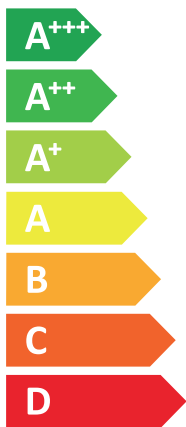

### VITOCAL 222-A, AWOT-M-E-AC 221.A04

A+

A+

Two icons showing sound power levels: a speaker inside a house icon with the value 39 dB, and a house icon with a speaker outside with the value 53 dB.

A legend for the power output zones, showing three colored squares with corresponding values: dark blue for 5 kW, medium blue for 5 kW, and light blue for 2 kW.