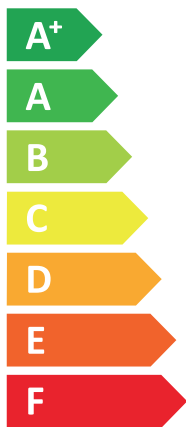

### VITOCAL 222-A, AWOT-M-E-AC 221.A04

A+

A+

Two icons showing sound power levels: a speaker inside a house icon with the value 39 dB, and a house icon with a speaker outside with the value 53 dB.

A legend for the power output zones, showing three colored squares with corresponding values: dark blue for 5 kW, medium blue for 5 kW, and light blue for 2 kW.