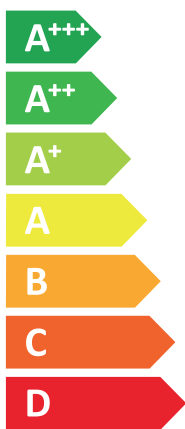

### VITOCAL 252-A, AWOT-E-AC 251.A13 2C

**A+++**

**A+**

Two house icons with speaker symbols. The top one is labeled **40 dB** and the bottom one is labeled **54 dB**.

Legend for power output in kW:

- Dark blue square: **10 kW**
- Medium blue square: **12 kW**
- Light blue square: **7 kW**