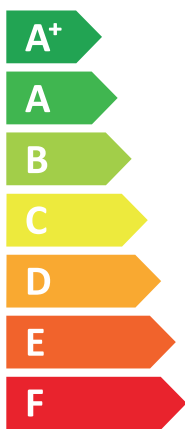

### VITOCAL 252-A, AWOT-E-AC 251.A13 2C

**A+++**

**A+**

Two house icons with speaker symbols. The top one is labeled **40 dB** and the bottom one is labeled **54 dB**.

Legend for power output in kW:

- Dark blue square: **10 kW**
- Medium blue square: **12 kW**
- Light blue square: **7 kW**