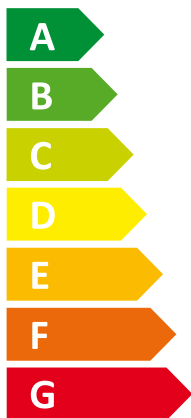

ENERG

енергия · ενεργεια

VWS 36/4.1 230V+VIH QW 190/1

I Vaillant

II E

Two icons showing sound power levels. The top icon shows a house with a speaker and the text "45 dB". The bottom icon shows a house with a speaker and the text "0 dB".

A legend for power consumption in kW, shown as a rounded rectangle with three colored squares: dark blue for "2 kW", medium blue for "3 kW", and light blue for "2 kW".