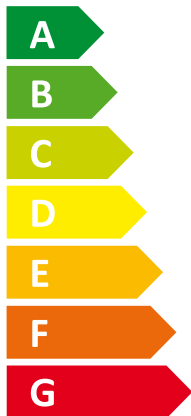

ENERG

енергия · ενεργεια

Y IJA
IE IA

I Vaillant

II aroTHERM VWL 85/2 & uniTOWER

A+

A

Two icons showing sound power levels. The top icon shows a speaker inside a house with the text "0 dB". The bottom icon shows a speaker outside a house with the text "61 dB".

A legend for power consumption in kW, shown as a map of Europe with different regions shaded in three shades of blue. The legend includes: a dark blue square for "2 kW", a medium blue square for "6 kW", and a light blue square for "4 kW".