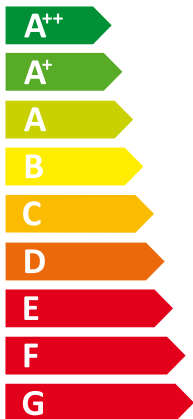

ENERG

енергия · ενεργεια

Y IJA
IE IA

I Vaillant

II aroTHERM VWL 85/2 & uniTOWER

A+

A

Two icons showing sound power levels. The top icon shows a speaker inside a house with the text "0 dB". The bottom icon shows a speaker outside a house with the text "61 dB".

A legend for power consumption in kW, shown as a map of Europe with different regions shaded in three shades of blue. The legend includes: a dark blue square for "2 kW", a medium blue square for "6 kW", and a light blue square for "4 kW".