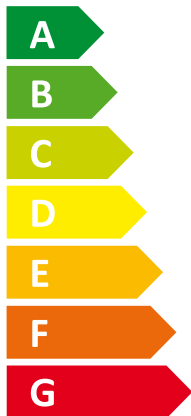

# ENERG

енергия · ενεργεια

Y IJA  
IE IA

I Vaillant

II aroTHERM VWL 55/2 & uniTOWER

A+

A

Two icons showing sound power levels. The top icon shows a speaker inside a house with the text "0 dB". The bottom icon shows a speaker outside a house with the text "61 dB".

A legend box with three entries: a dark blue square next to "5 kW", a medium blue square next to "4 kW", and a light blue square next to "3 kW".