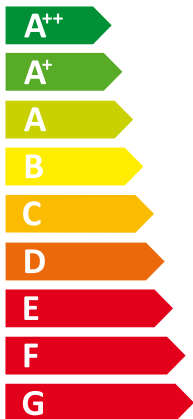

# ENERG

енергия · ενεργεια

Y IJA  
IE IA

I Vaillant

II aroTHERM VWL 55/2 & uniTOWER

A+

A

Two icons showing sound power levels. The top icon shows a speaker inside a house with the text "0 dB". The bottom icon shows a speaker outside a house with the text "61 dB".

A legend box with three entries: a dark blue square next to "5 kW", a medium blue square next to "4 kW", and a light blue square next to "3 kW".