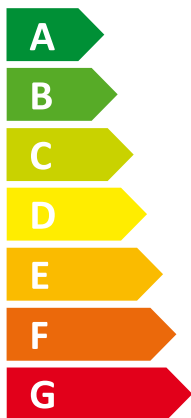

ENERG

енергия · ενεργεια

Y

IJA

IE

IA

I Vaillant

II VWF 118/4 + VWW 11/4 SI

A++

A

Two icons showing sound power levels. The top icon shows a speaker inside a house with the text "46 dB". The bottom icon shows a speaker outside a house with the text "0 dB".

A legend for power consumption with three colored squares and their corresponding values: a dark blue square for "15 kW", a medium blue square for "15 kW", and a light blue square for "15 kW".