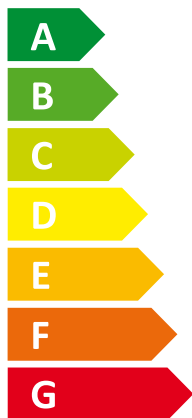

ENERG

енергия · ενεργεια

Y IJA
IE IA

I Vaillant

II VWS 82/3

A++

A

Two icons representing sound power level. The top icon shows a house with sound waves and the text "48 dB". The bottom icon shows a house with sound waves and the text "0 dB".

A legend for power consumption in kW, shown as three colored squares: dark blue for 11 kW, medium blue for 9 kW, and light blue for 10 kW.